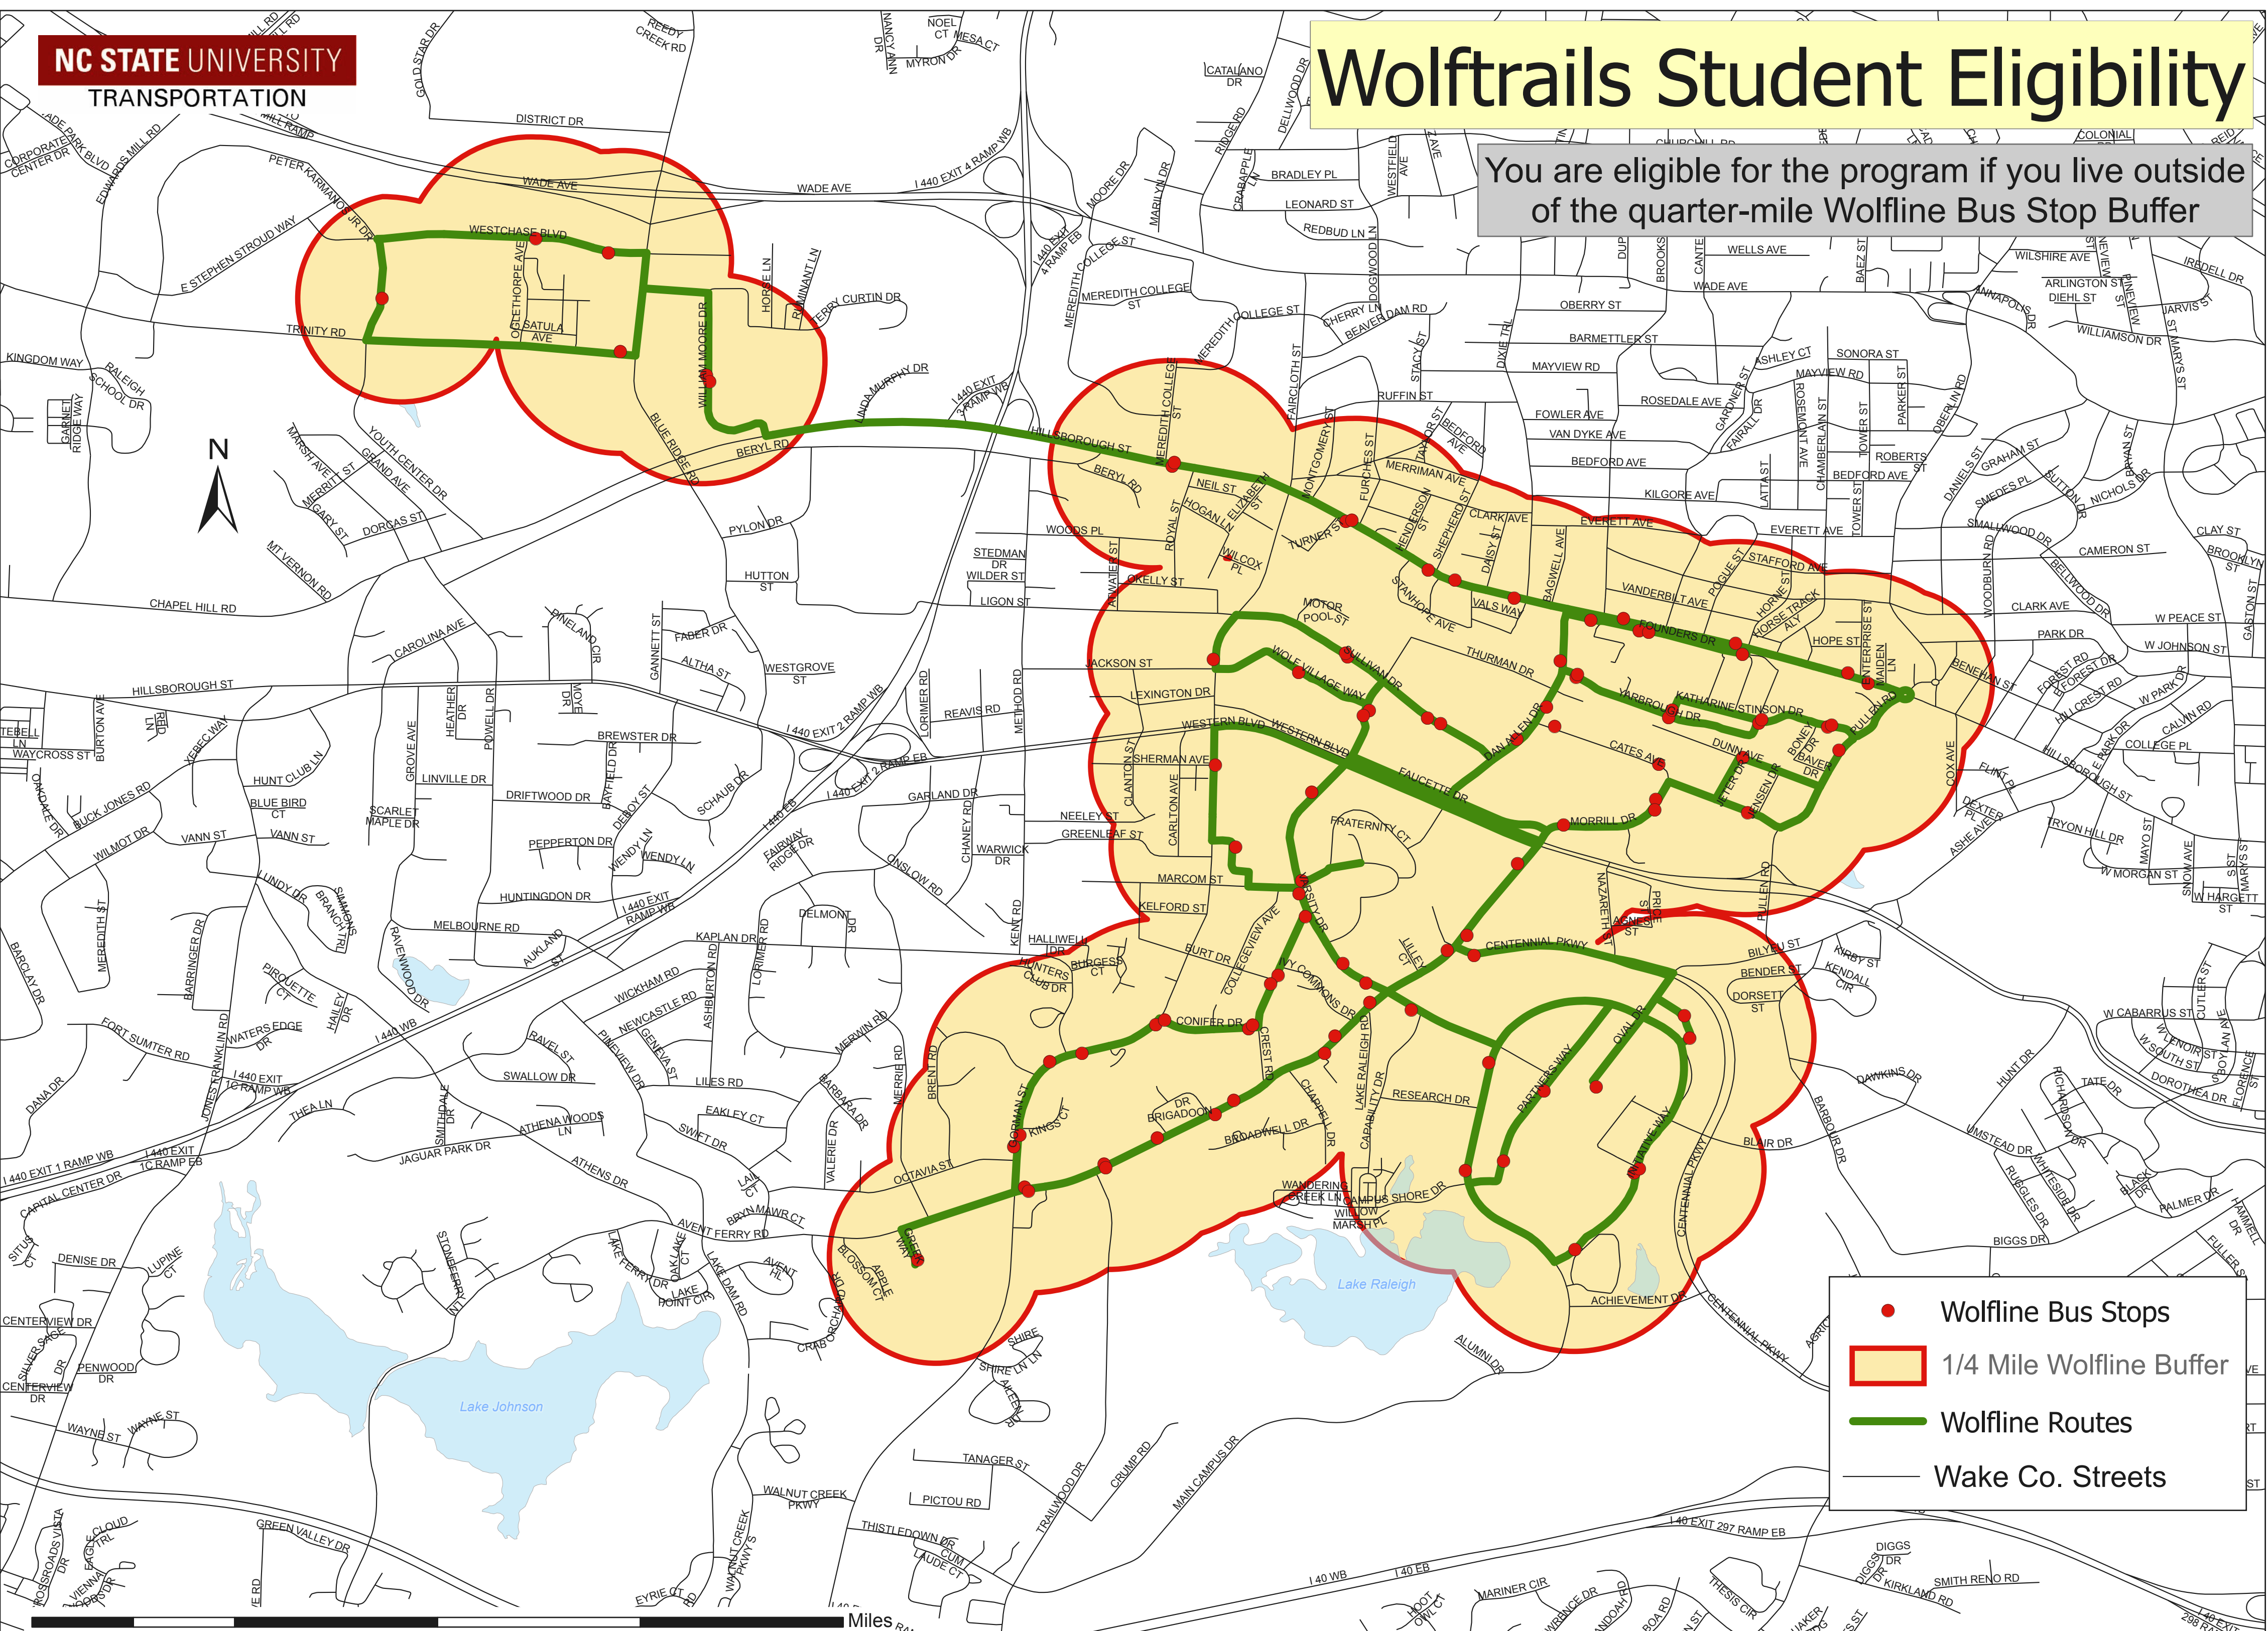

Wolftrails Student Eligibility

You are eligible for the program if you live outside of the quarter-mile Wolfline Bus Stop Buffer

- Wolfline Bus Stops
- 1/4 Mile Wolfline Buffer
- Wolfline Routes
- Wake Co. Streets

0 0.25 0.5 1 1.5 2 Miles