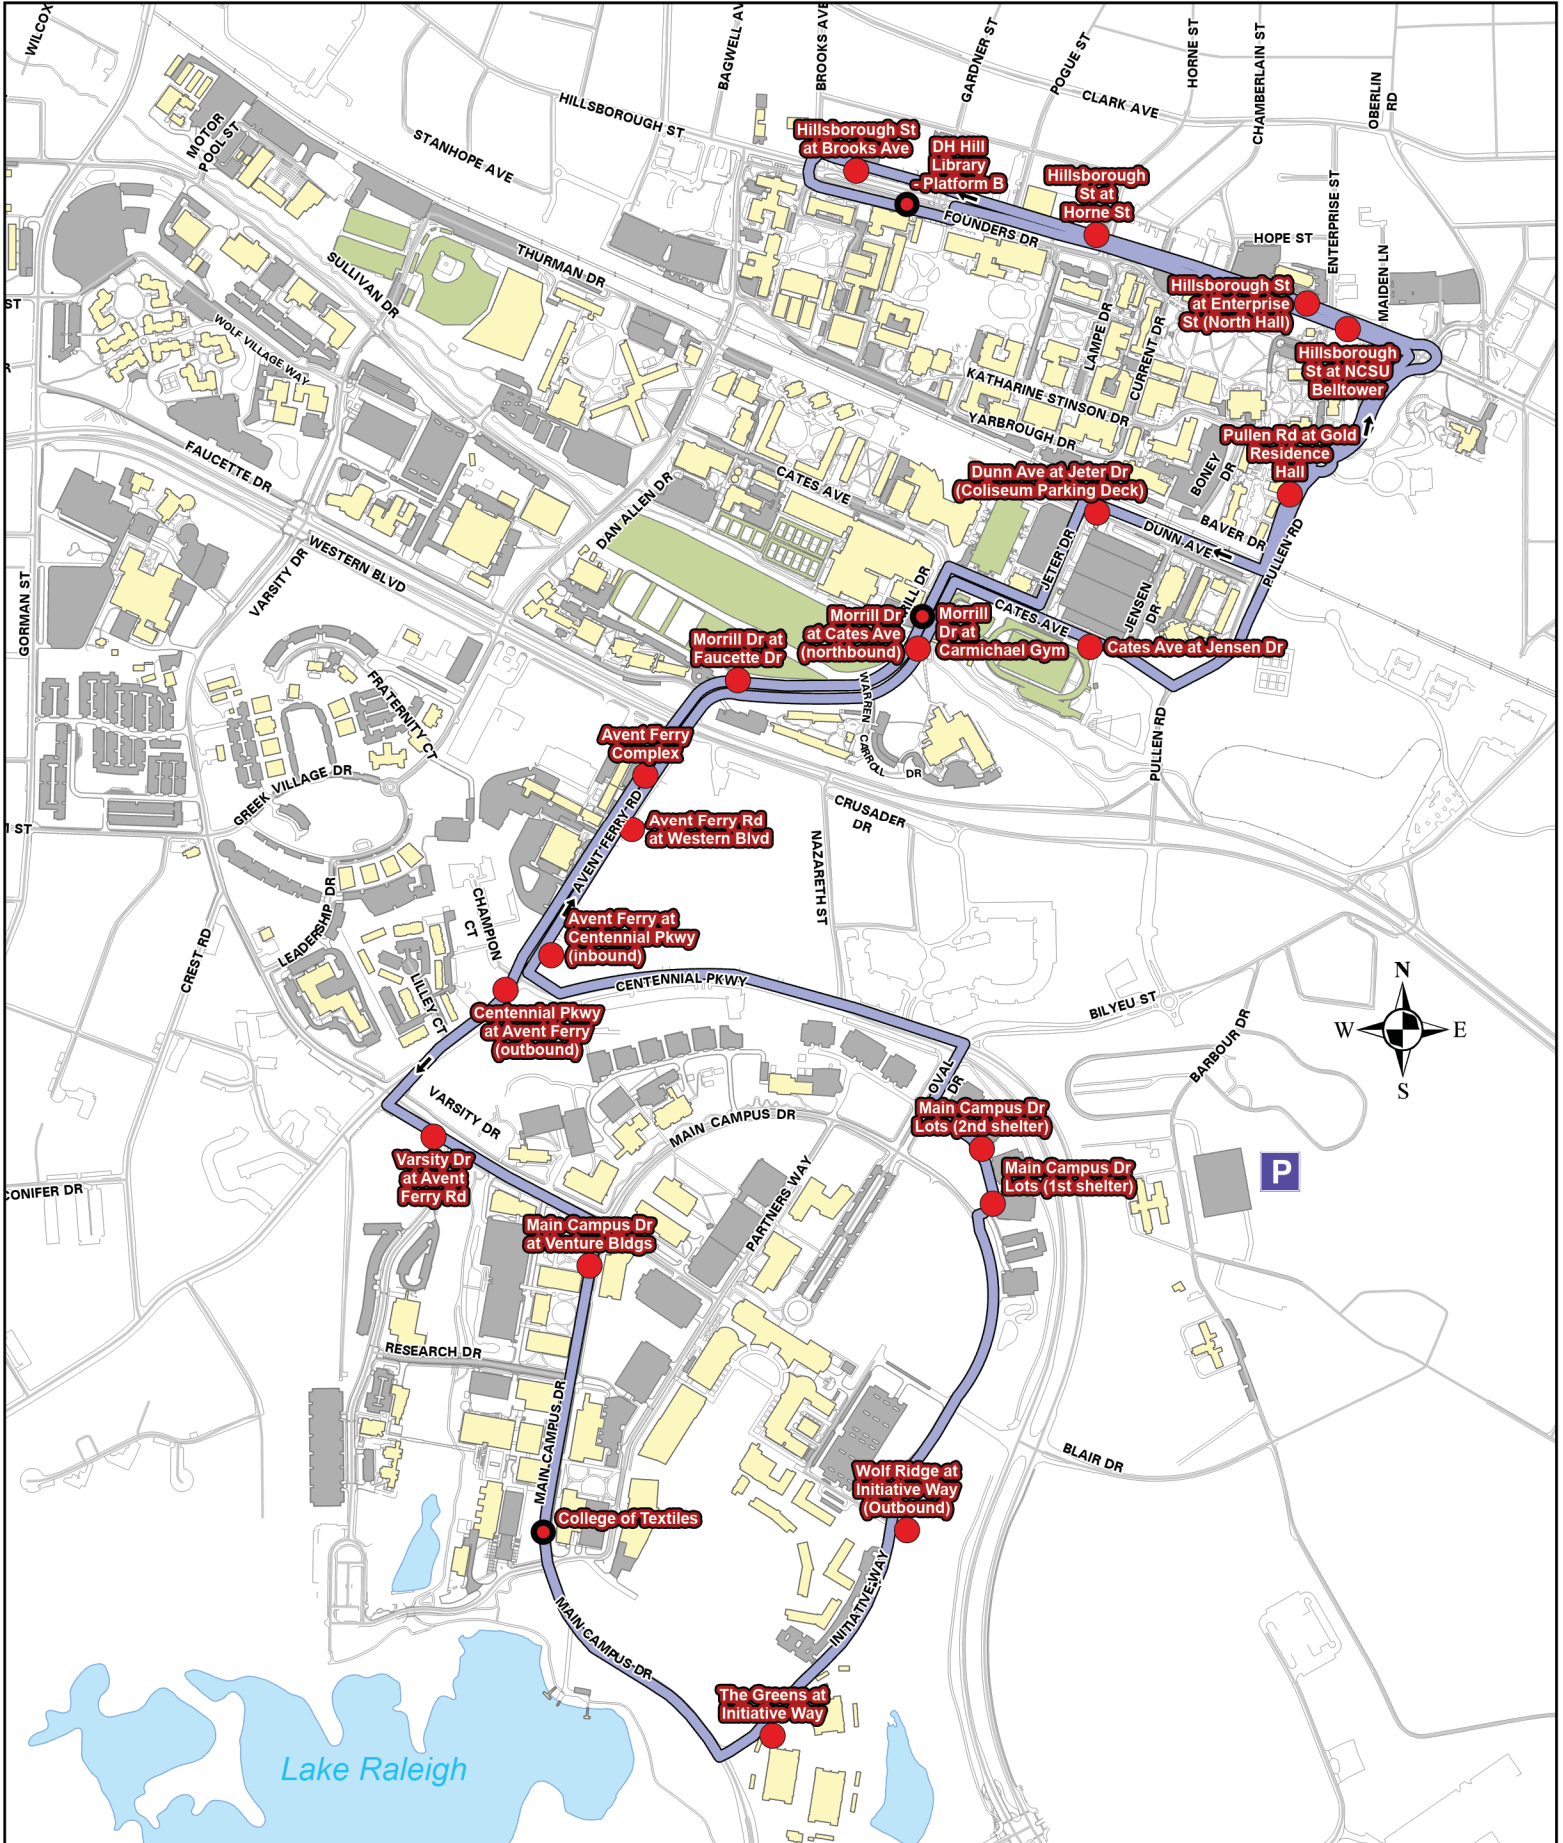

Wolfline Summer 2024 Route 41

Route 41 - DH Hill Library, Talley, Centennial Campus

Summer '24
Weekend

Stops in **BOLD** have scheduled layovers and departures. All other times are estimated.

North Campus → Centennial Campus