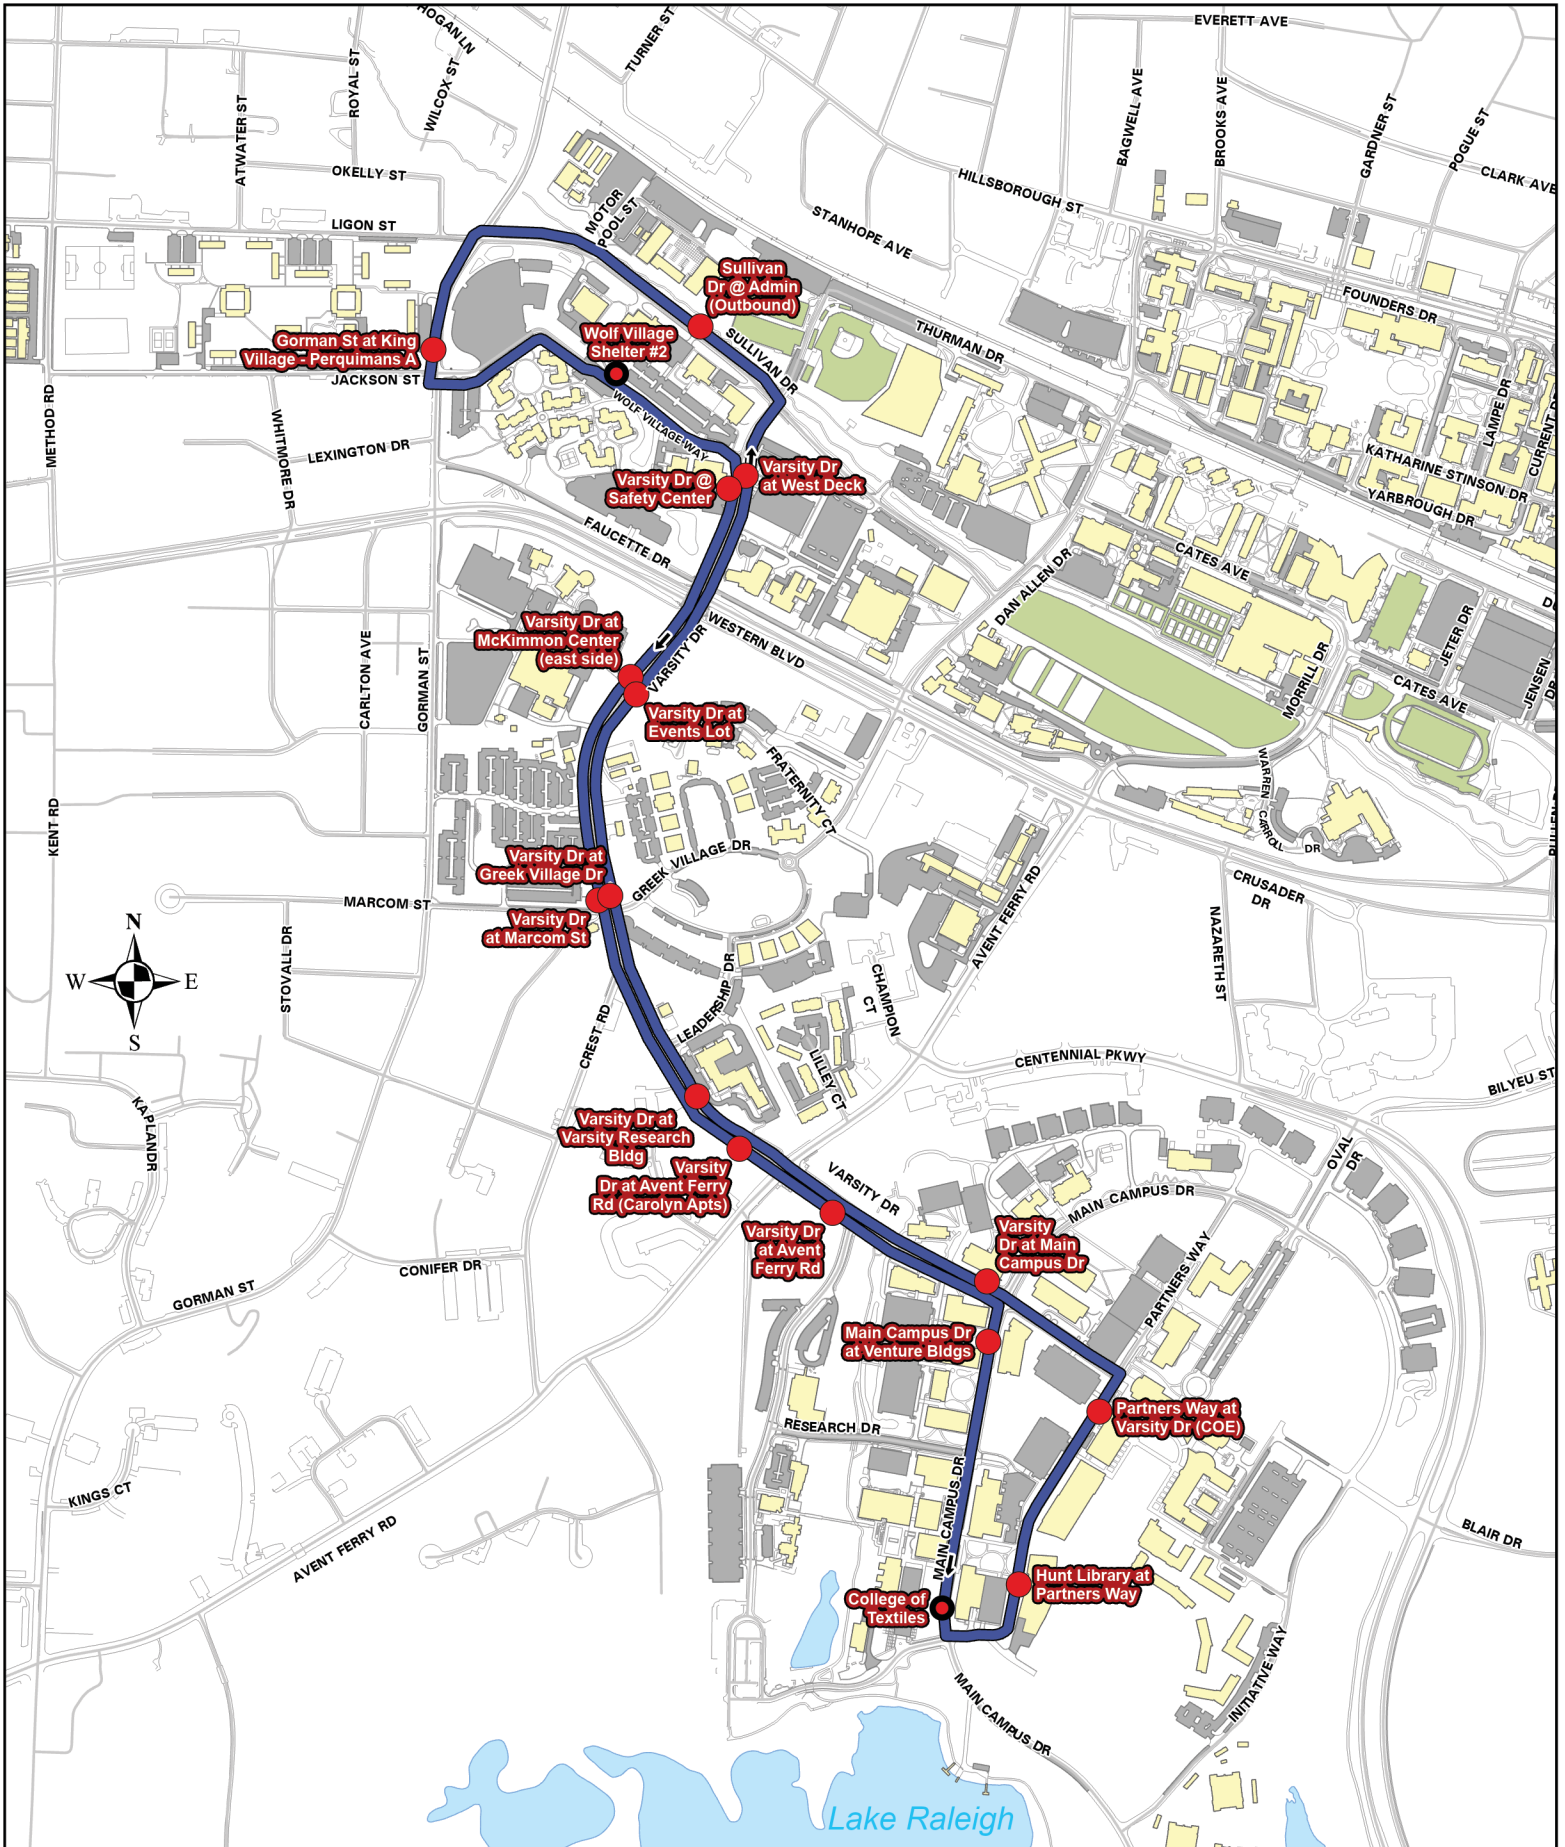

Wolfline Summer 2024 Route 43

Route 43 - Wolf Village, Varsity Dr, Centennial Campus

Summer '24
Weekday

Stops in **BOLD** have scheduled layovers and departures. All other times are estimated.

Centennial Campus → West Campus

* Bus 1 ends service at 10:01 PM