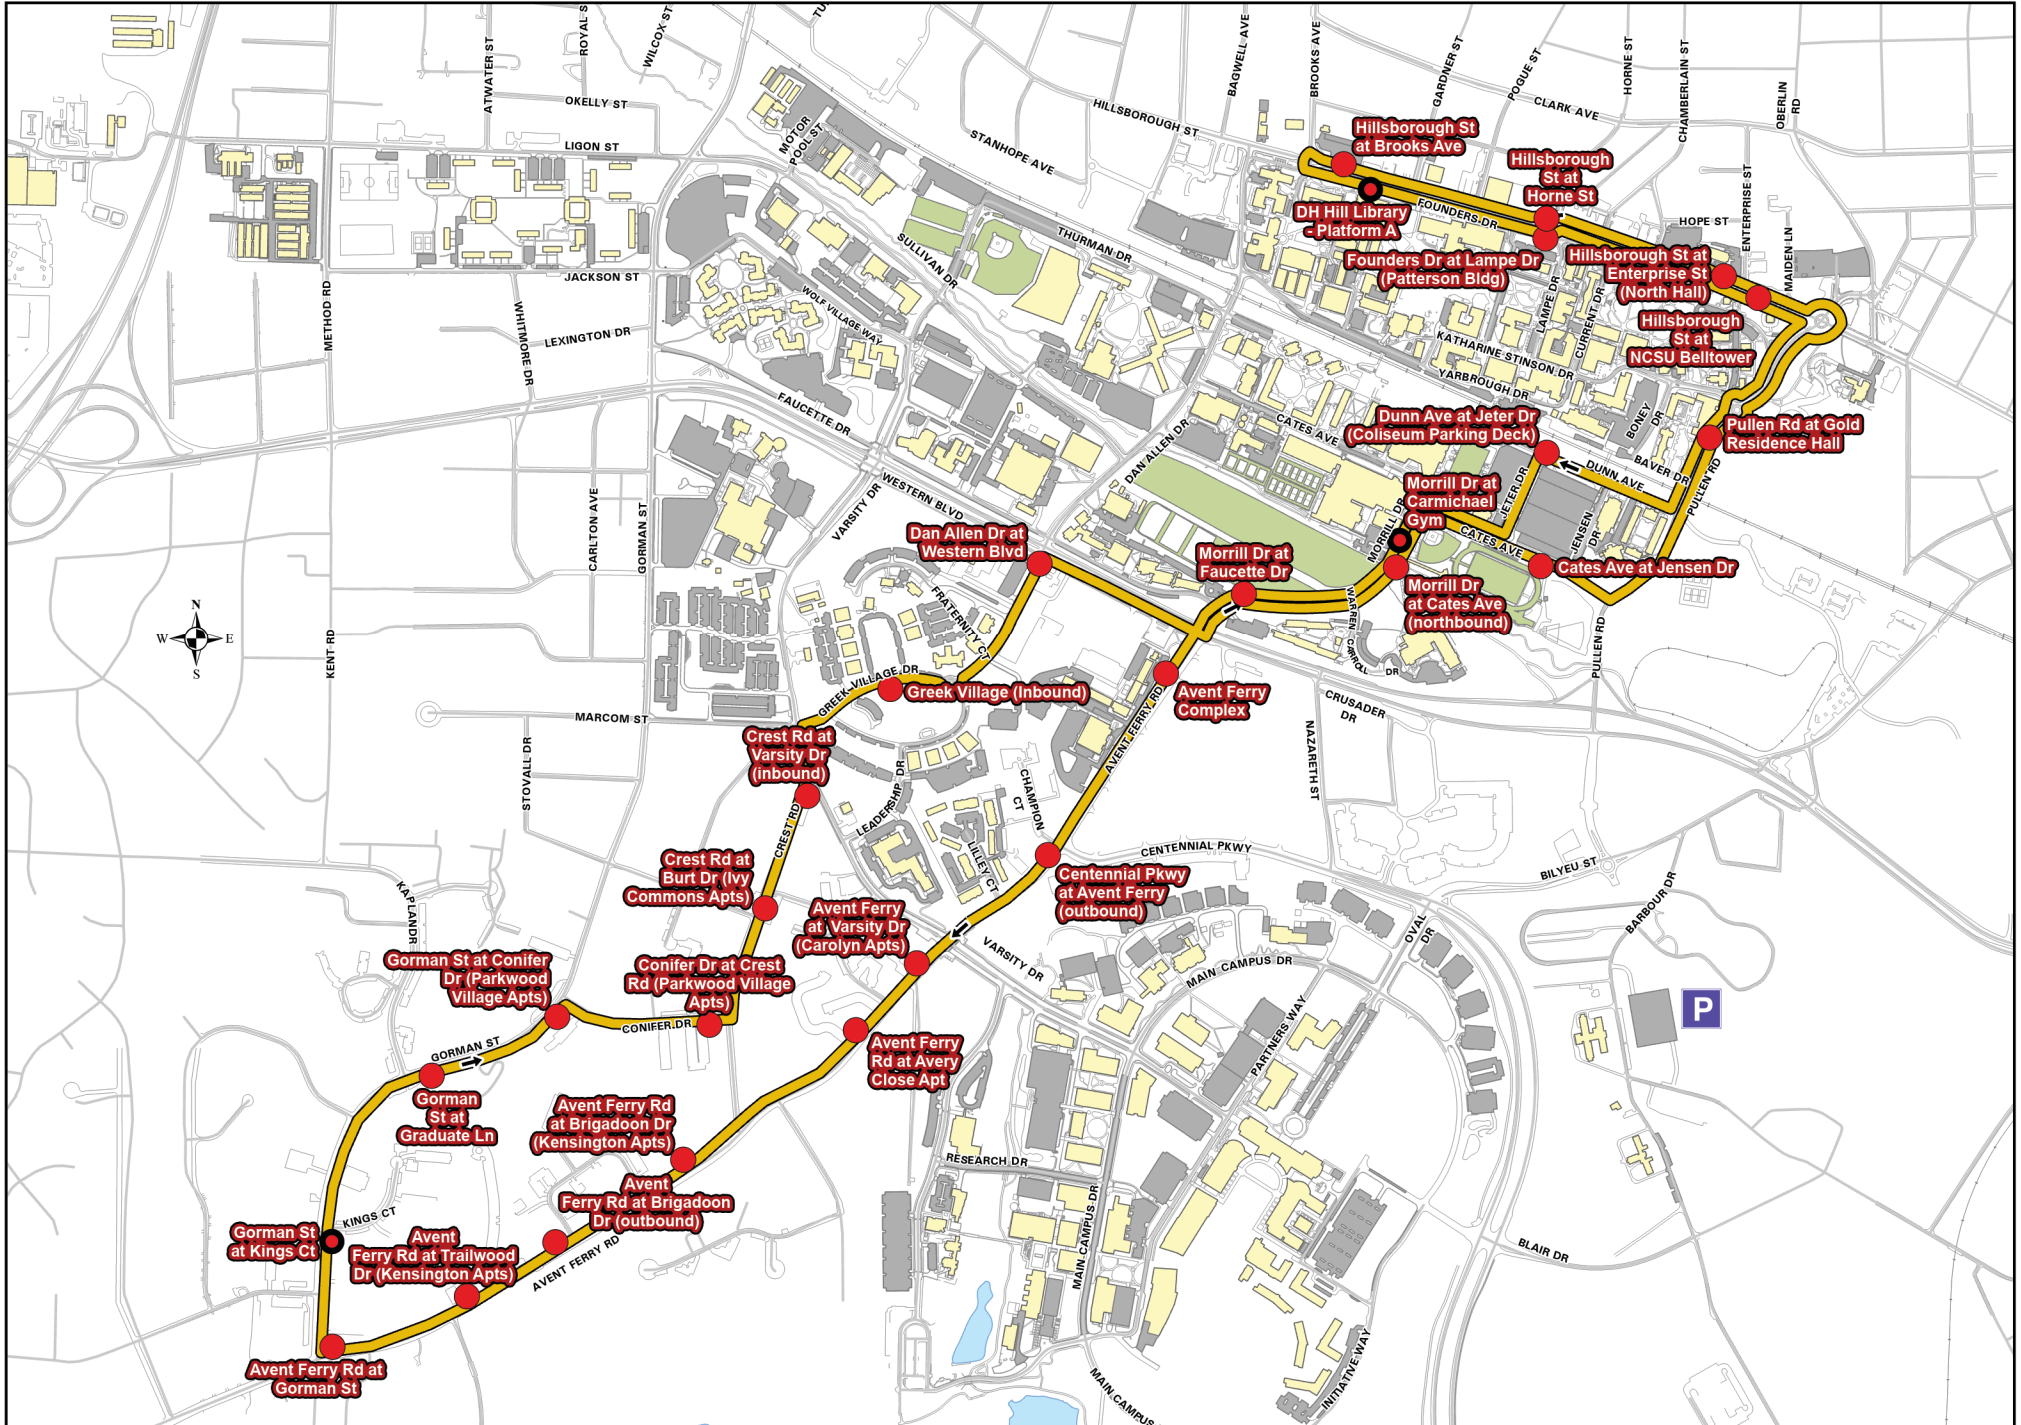

## Route 52

# Route 52 - Gorman St, Avent Ferry Rd, Talley, North Campus

Summer '24  
Weekday

Stops in **BOLD** have scheduled layovers and departures. All other times are estimated.

\* Bus 1 ends service at 9:56 PM, Bus 2 ends service at 9:59 PM