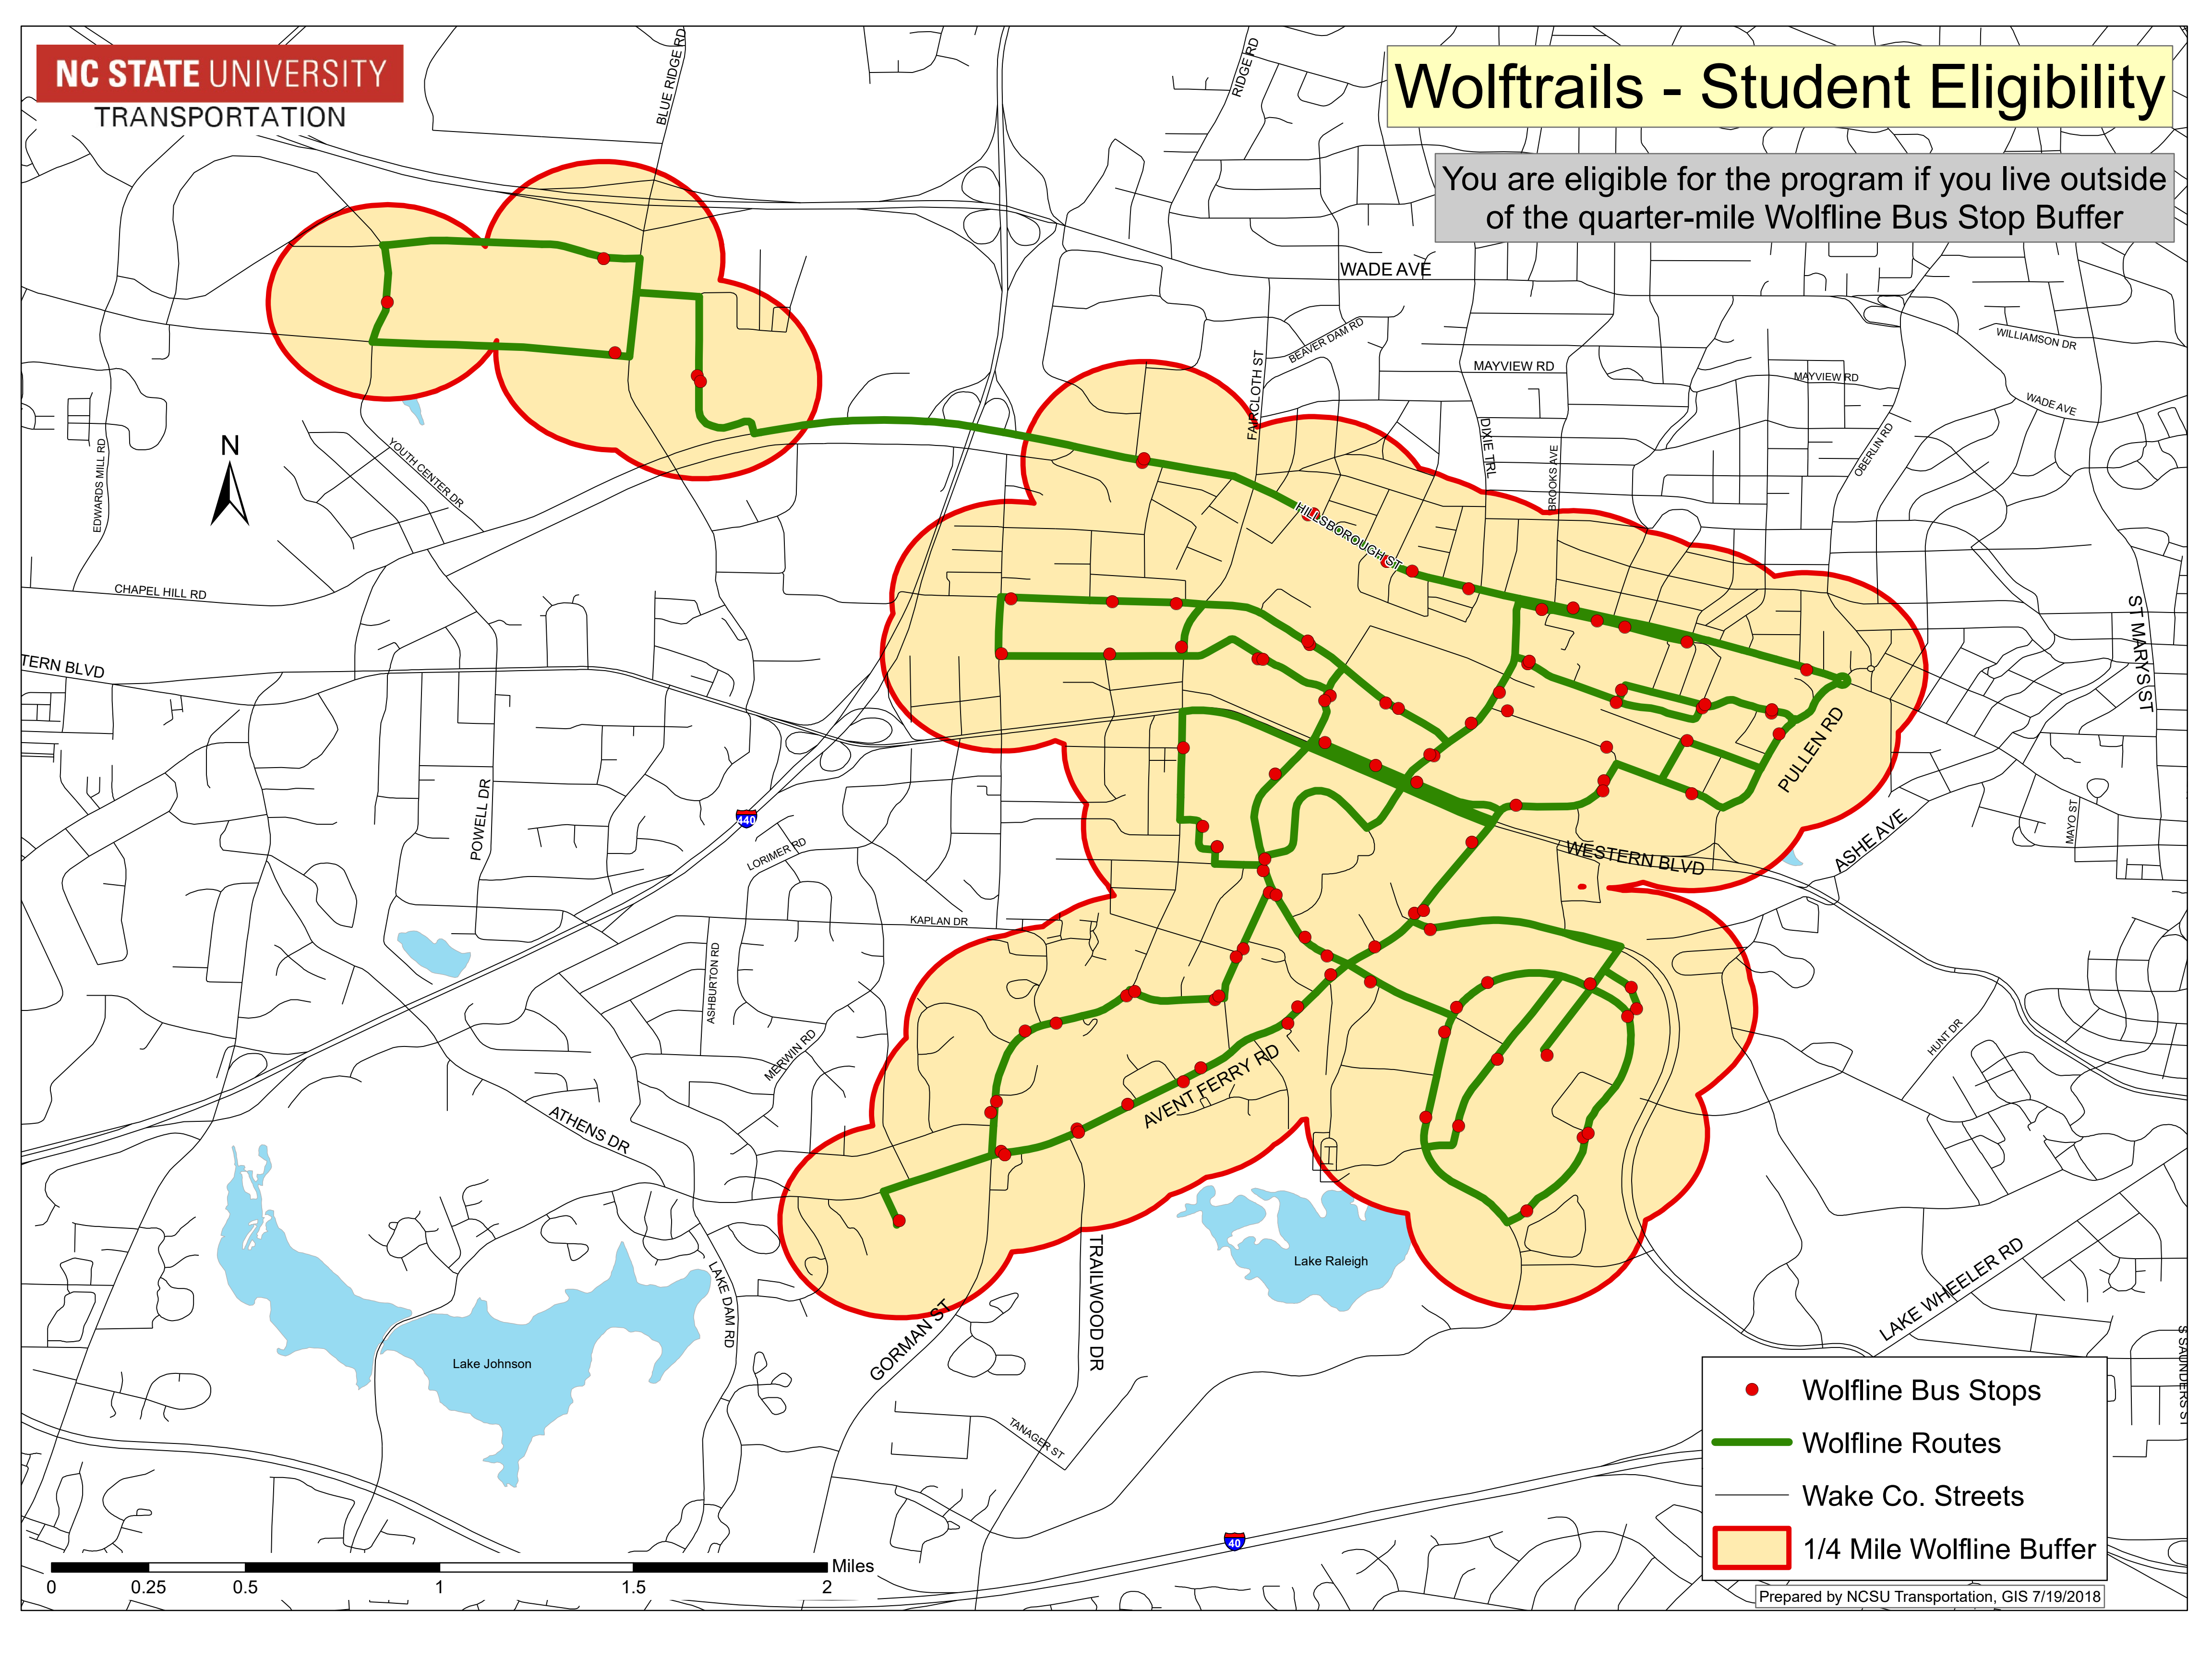

Wolftrails - Student Eligibility

You are eligible for the program if you live outside of the quarter-mile Wolfline Bus Stop Buffer

- Wolfline Bus Stops
- Wolfline Routes
- Wake Co. Streets
- 1/4 Mile Wolfline Buffer