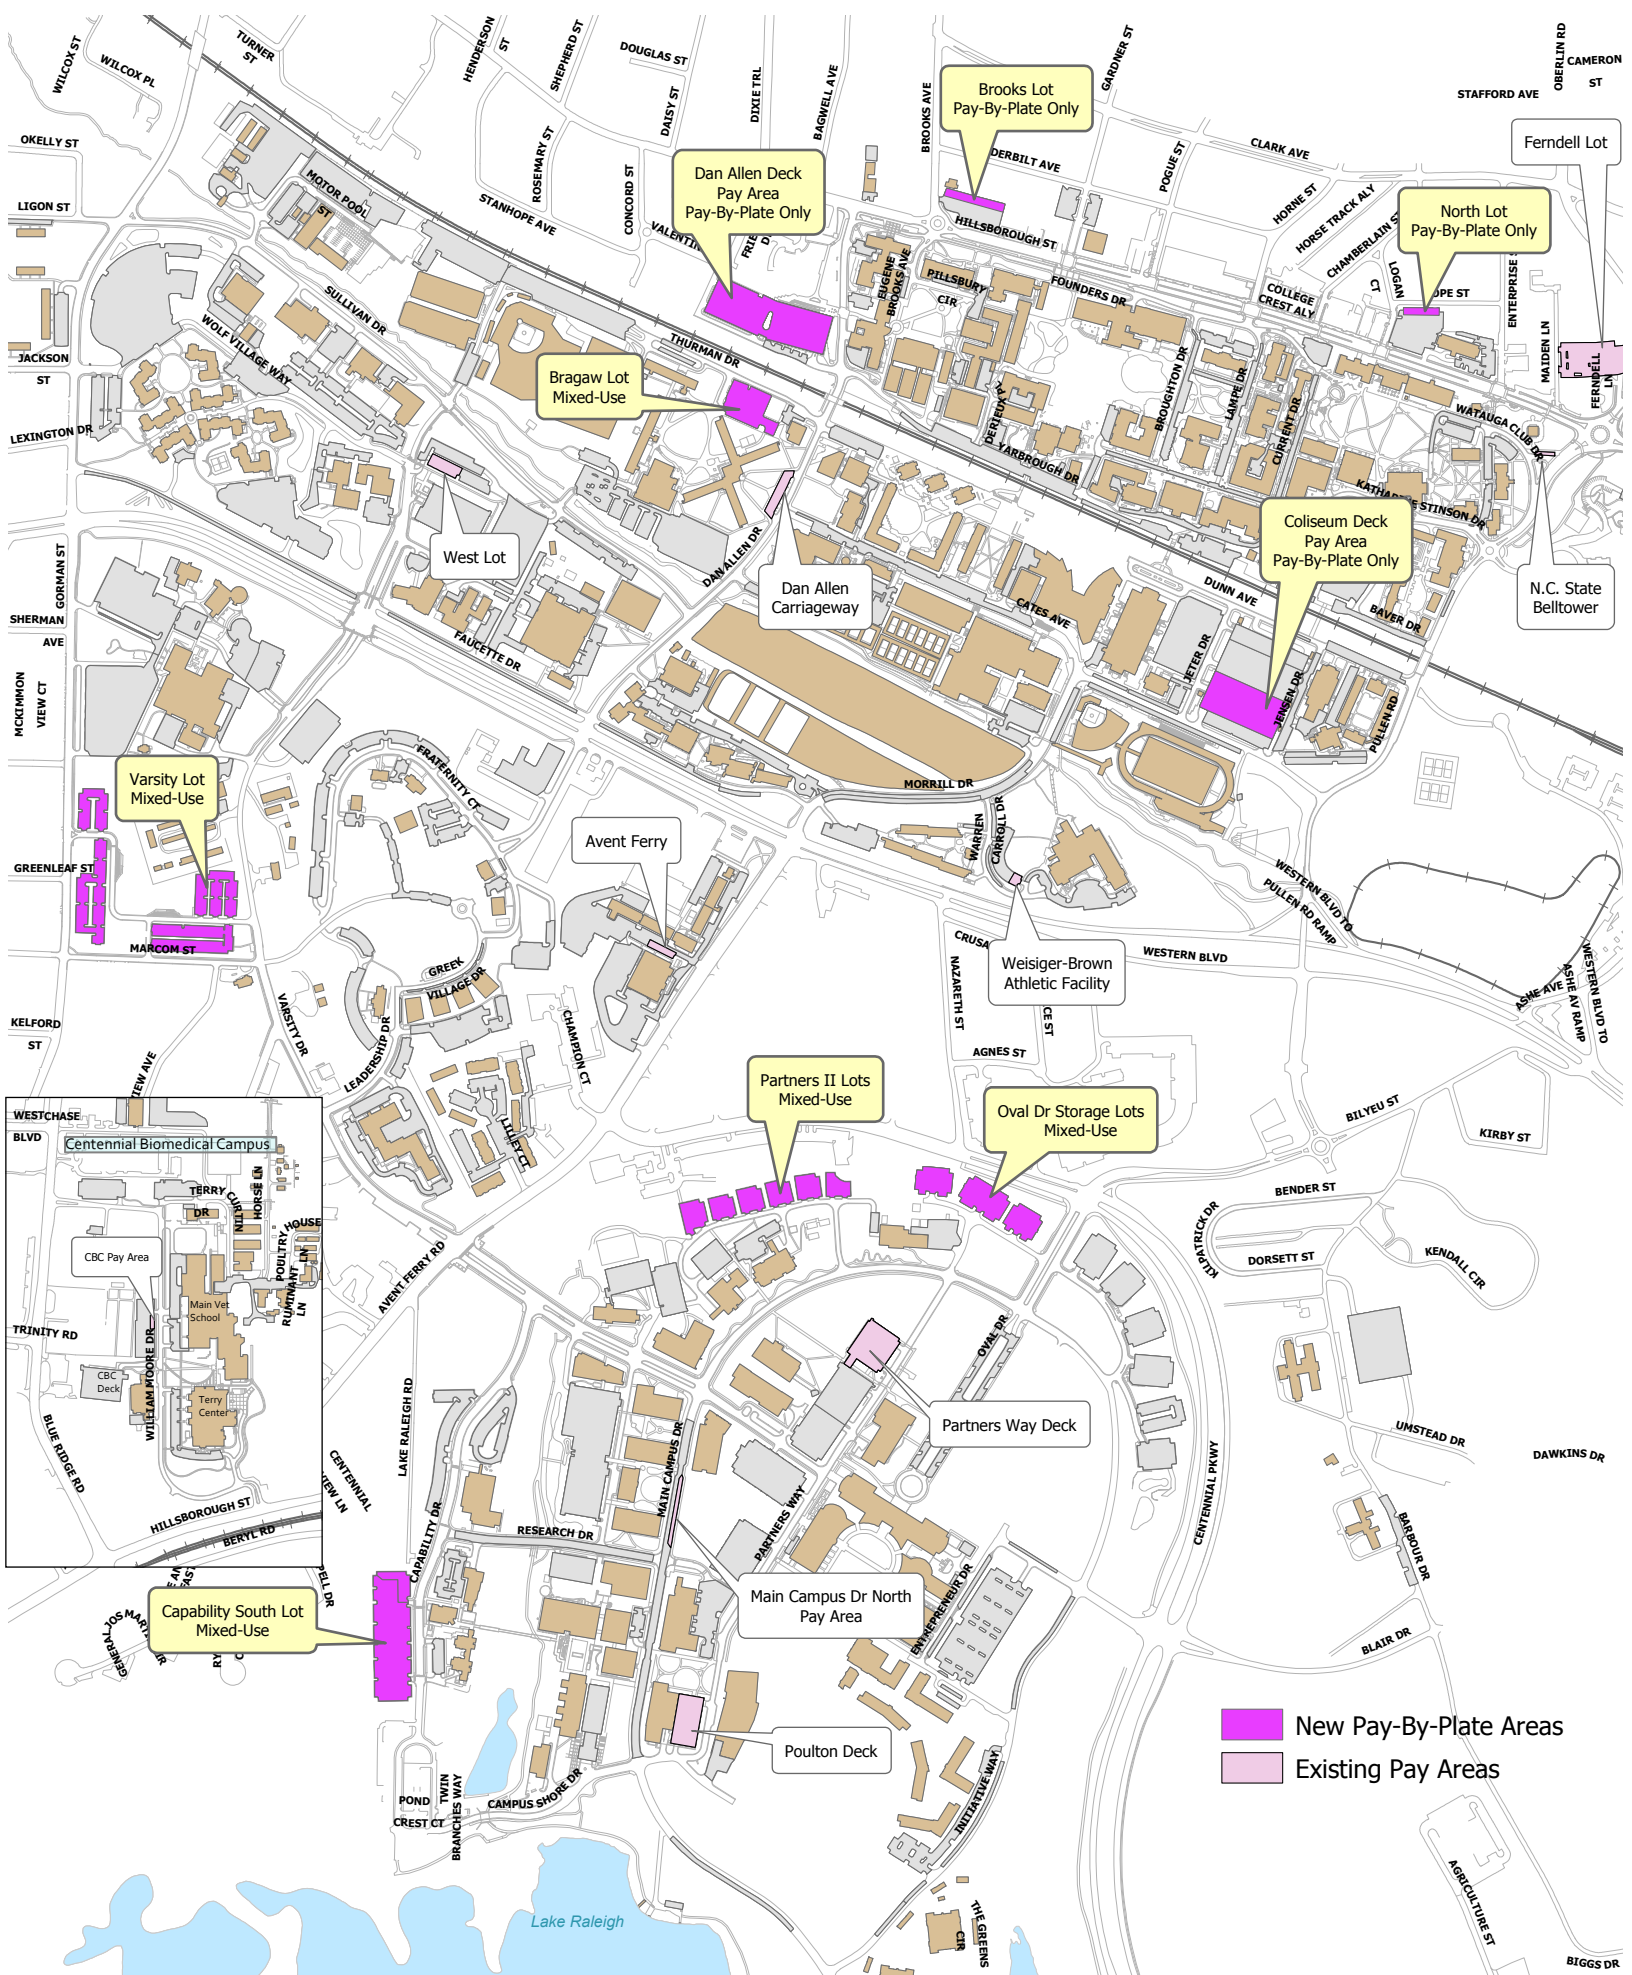

Hourly Pay Parking

- New Pay-By-Plate Areas
- Existing Pay Areas

Centennial Biomedical Campus

TERRY CURRY HOUSE LN
 HORSE LN
 POULTRY HOUSE
 RUMMANT LN
 CBC Pay Area
 Main Vet School
 Terry Center
 CBC Deck
 WILLIAM MOORE DR
 HILLSBOROUGH ST
 BERYL RD

Ferndell Lot

Dan Allen Deck Pay Area Pay-By-Plate Only

Brooks Lot Pay-By-Plate Only

North Lot Pay-By-Plate Only

Bragaw Lot Mixed-Use

Coliseum Deck Pay Area Pay-By-Plate Only

West Lot

Dan Allen Carriageway

Varsity Lot Mixed-Use

Avent Ferry

Partners II Lots Mixed-Use

Oval Dr Storage Lots Mixed-Use

Partners Way Deck

Main Campus Dr North Pay Area

Poulton Deck

Capability South Lot Mixed-Use

Lake Raleigh