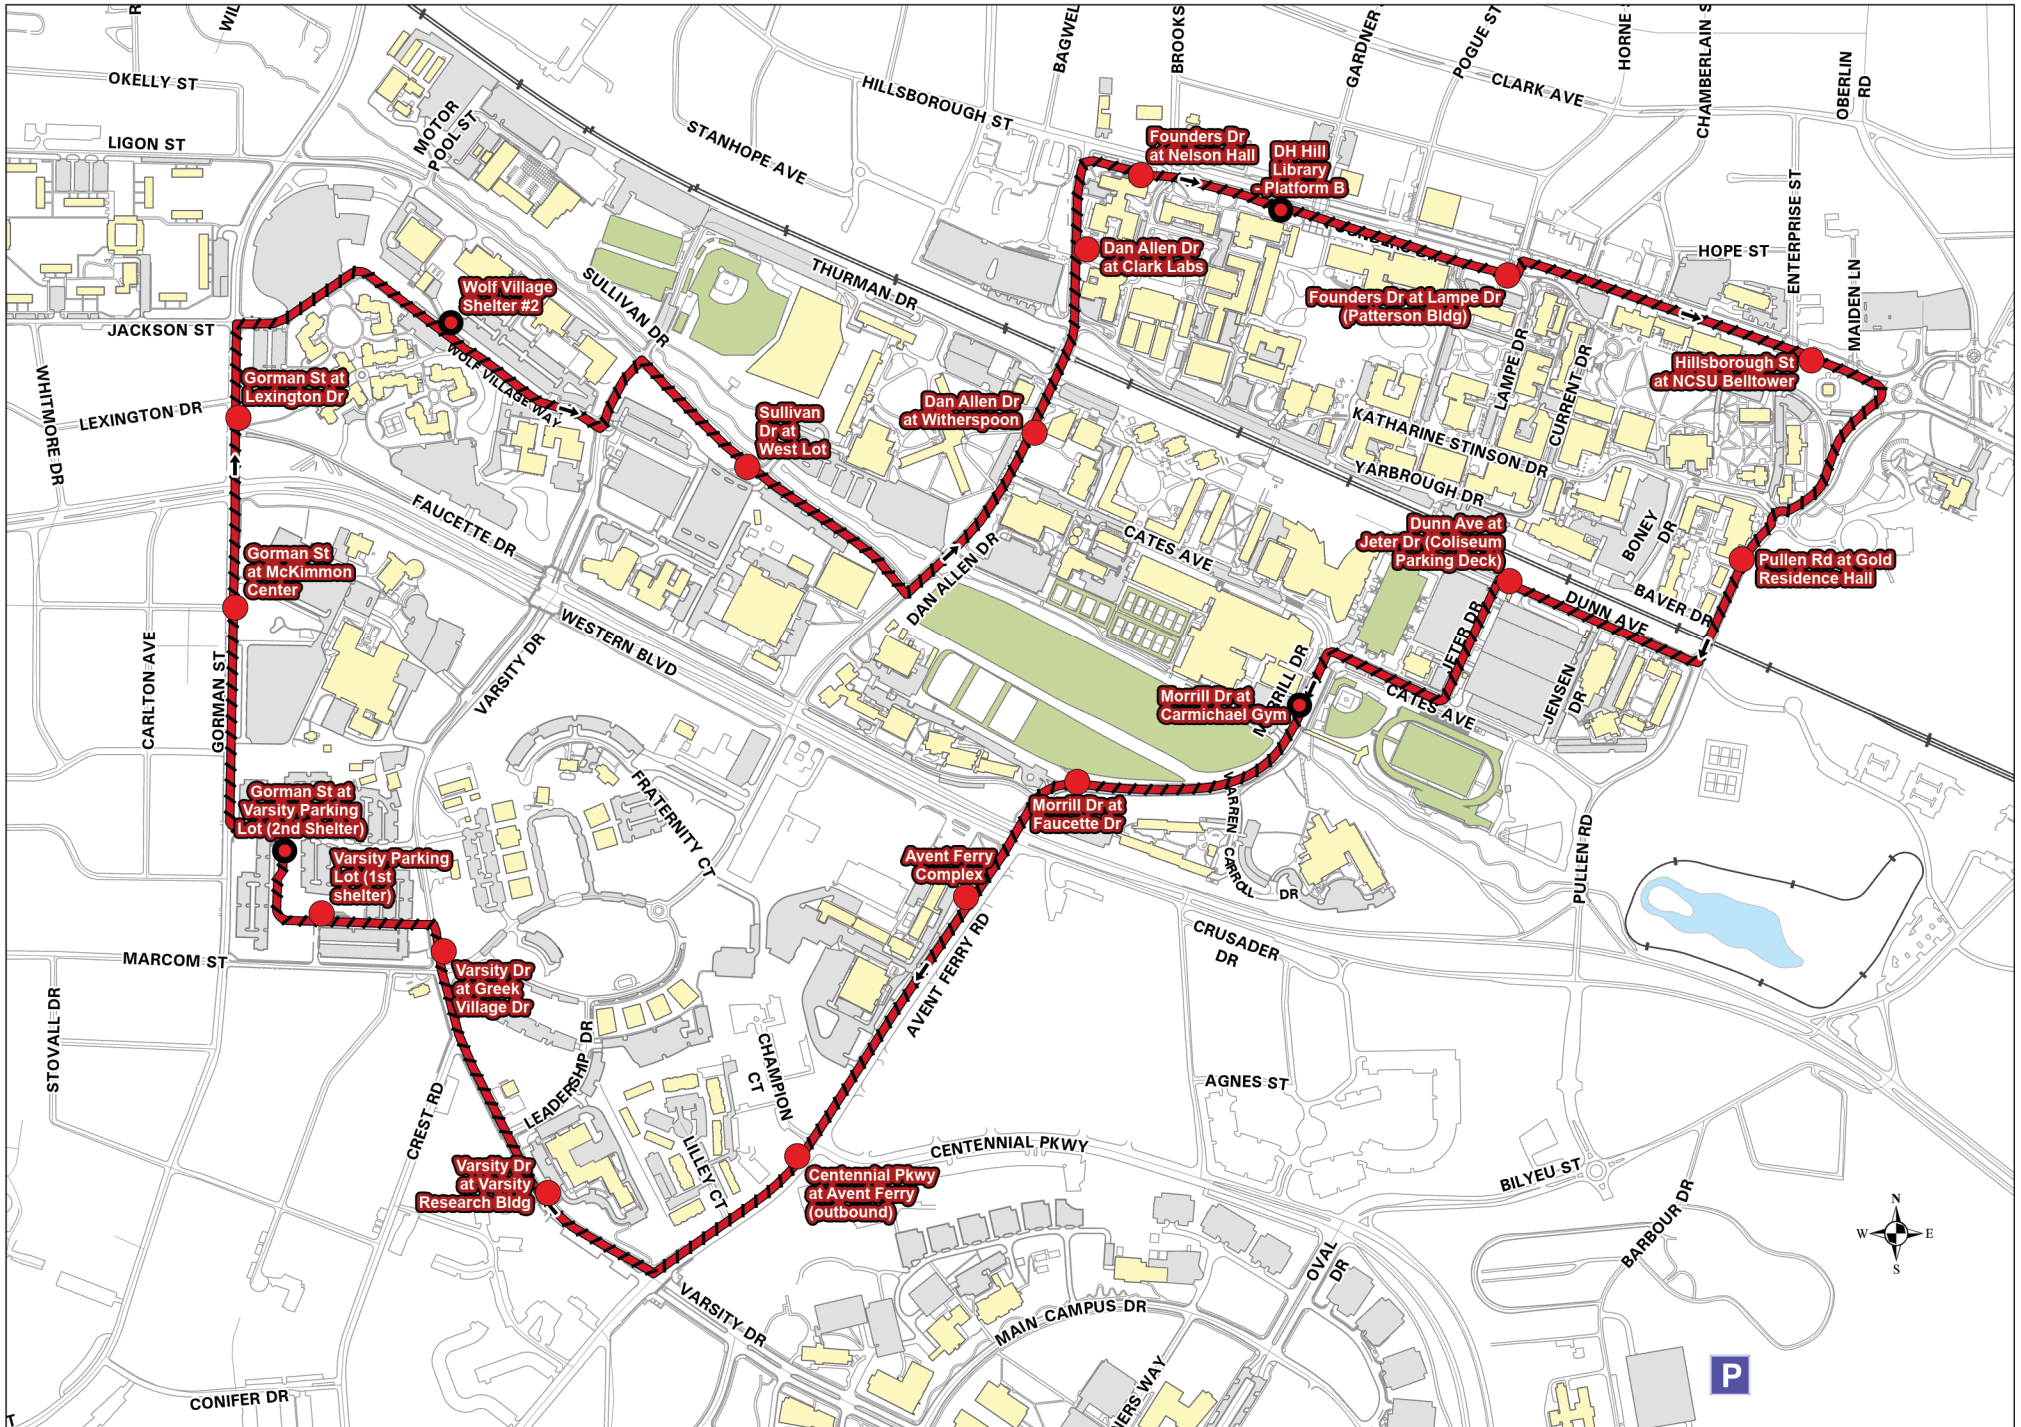

Wolfline Fall 2023 RS Shuttle

RS Shuttle - Varsity Lot; West, North and Main Campuses

Fall 2023
Special

Stops in **BOLD** have scheduled layovers and departures. All other times are estimated.

Varsity Lot → North Campus

North Campus → Varsity Lot

Bus #

	Varsity Lot	Wolf Village	Witherspoon Hall	DH Hill Library Platform B	DH Hill Library Platform B	NC State Belltower	Carmichael Gym	Varsity Lot
	<i>Scheduled Departure</i>	<i>Estimated Departure</i>	<i>Estimated Departure</i>	<i>Estimated Arrival</i>	<i>Scheduled Departure</i>	<i>Estimated Departure</i>	<i>Estimated Departure</i>	<i>Estimated Arrival</i>
30 Minute Frequency								
1	6:00 PM	6:05 PM	6:08 PM	6:11 PM	6:12 PM	6:15 PM	6:19 PM	6:27 PM
1	6:30 PM	6:35 PM	6:38 PM	6:41 PM	6:42 PM	6:45 PM	6:49 PM	6:57 PM
1	7:00 PM	7:05 PM	7:08 PM	7:11 PM	7:12 PM	7:15 PM	7:19 PM	7:27 PM
1	7:30 PM	7:35 PM	7:38 PM	7:41 PM	7:42 PM	7:45 PM	7:49 PM	7:57 PM
1	8:00 PM	8:05 PM	8:08 PM	8:11 PM	8:12 PM	8:15 PM	8:19 PM	8:27 PM
1	8:30 PM	8:35 PM	8:38 PM	8:41 PM	8:42 PM	8:45 PM	8:49 PM	8:57 PM
1	9:00 PM	9:05 PM	9:08 PM	9:11 PM	9:12 PM	9:15 PM	9:19 PM	9:27 PM
1	9:30 PM	9:35 PM	9:38 PM	9:41 PM	9:42 PM	9:45 PM	9:49 PM	9:57 PM
1	10:00 PM	10:05 PM	10:08 PM	10:11 PM	10:12 PM	10:15 PM	10:19 PM	10:27 PM
1	10:30 PM	10:35 PM	10:38 PM	10:41 PM	10:42 PM	10:45 PM	10:49 PM	10:57 PM
1	11:00 PM	11:05 PM	11:08 PM	11:11 PM	11:12 PM	11:15 PM	11:19 PM	11:27 PM
1	11:30 PM	11:35 PM	11:38 PM	11:41 PM	11:42 PM	11:45 PM	11:49 PM	11:57 PM
1	12:00 AM	12:05 AM	12:08 AM	12:11 AM	12:12 AM	12:15 AM	12:19 AM	-

* Bus 1 ends service at 12:19 AM