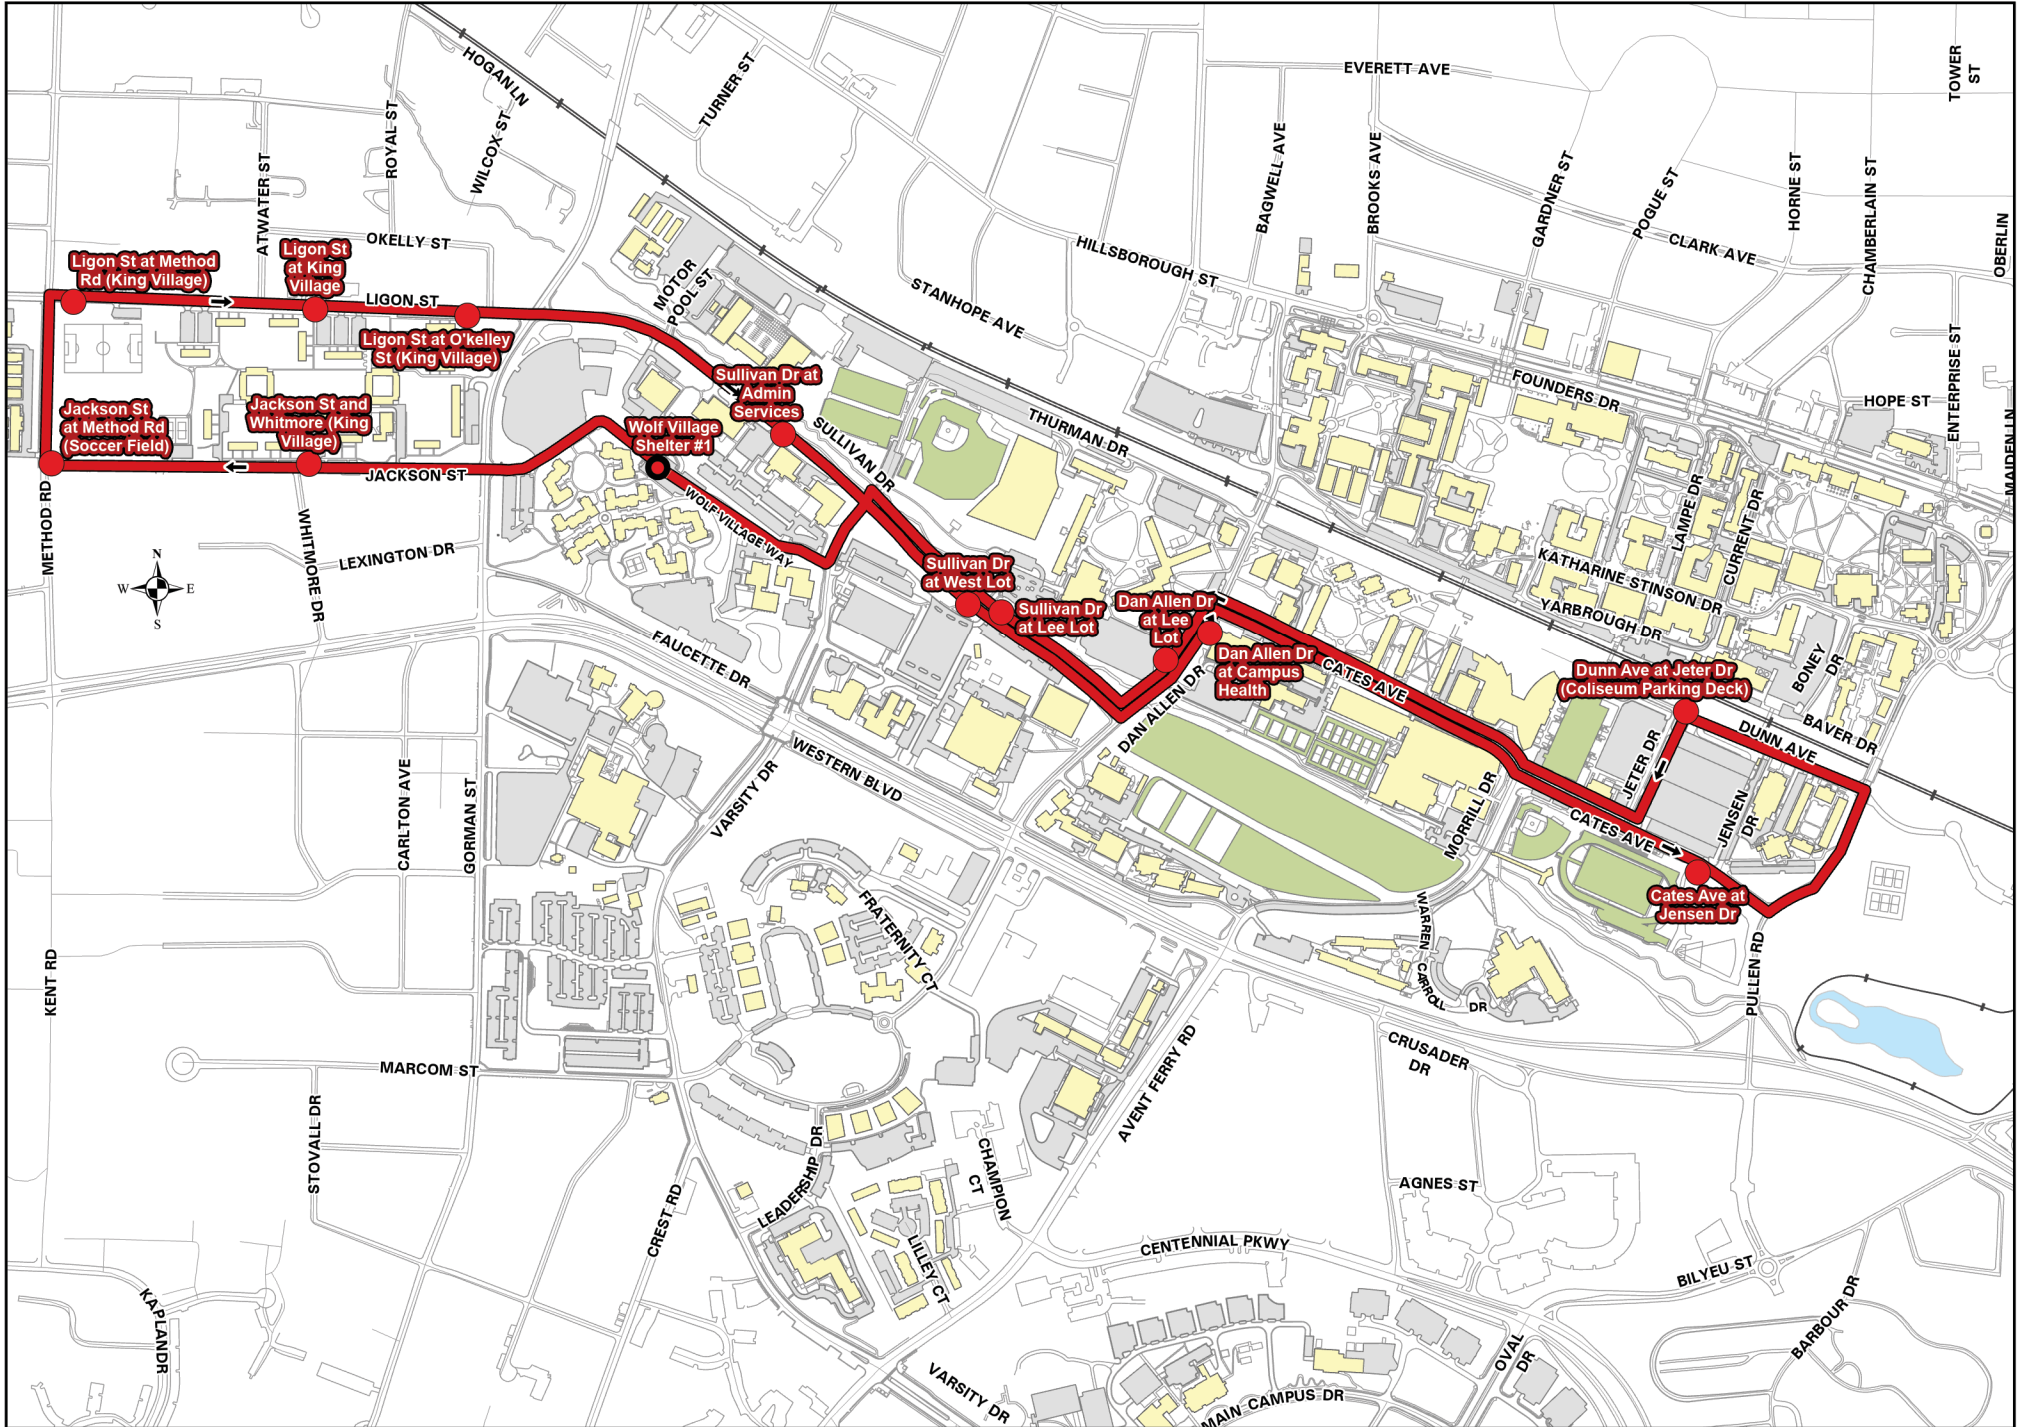

Wolfline Spring 2024 Route 30

Route 30 - Talley, Wolf Village, ES King Village Spring '24 Weekday

Stops in **BOLD** have scheduled layovers and departures. All other times are estimated.