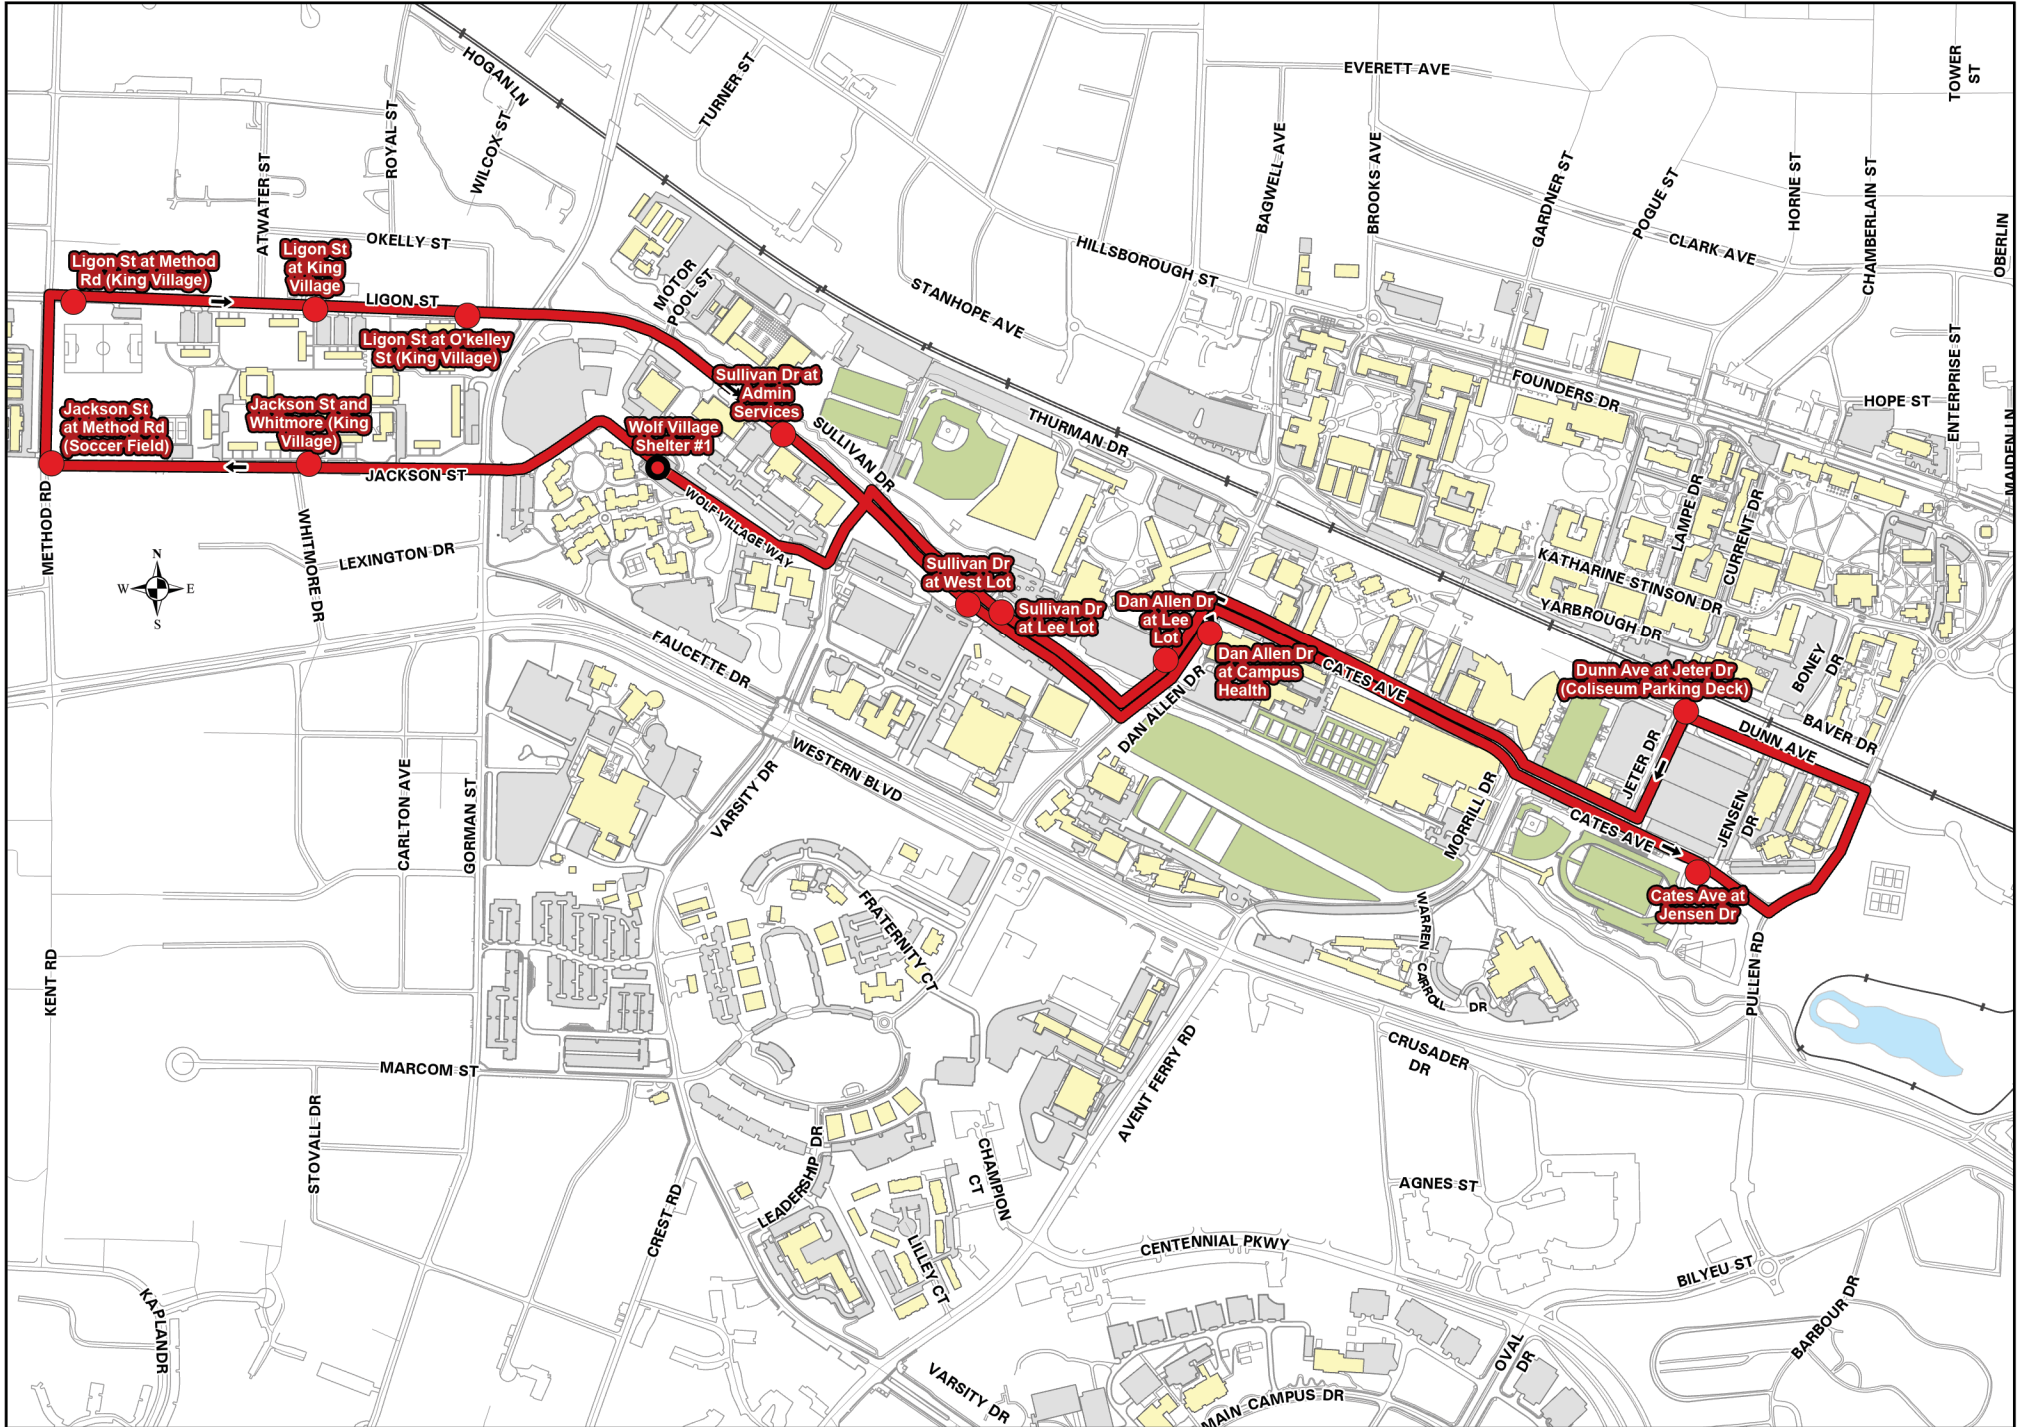

Wolfline Spring 2024 Route 30

Route 30 - Talley, Wolf Village, ES King Village

Spring '24
Weekend

Stops in **BOLD** have scheduled layovers and departures. All other times are estimated

		West Campus → Main Campus			Main Campus → West Campus		
		Ligon St at Method Rd	Admin Services I	Dunn Ave at Jeter Dr	Dunn Ave at Jeter Dr	Wolf Village	Ligon St at Method Rd
		<i>Estimated Departure</i>	<i>Estimated Departure</i>	<i>Estimated Arrival</i>	<i>Estimated Departure</i>	Scheduled Departure	<i>Estimated Arrival</i>
32 Minute Frequency							
Bus #	1					8:30 AM	8:33 AM
	1	8:33 AM	8:37 AM	8:44 AM	8:48 AM	9:02 AM	9:05 AM
	1	9:05 AM	9:09 AM	9:16 AM	9:20 AM	9:34 AM	9:37 AM
	1	9:37 AM	9:41 AM	9:48 AM	9:52 AM	10:06 AM	10:09 AM
	1	10:09 AM	10:13 AM	10:20 AM	10:24 AM	10:38 AM	10:41 AM
	1	10:41 AM	10:45 AM	10:52 AM	10:56 AM	11:10 AM	11:13 AM
	1	11:13 AM	11:17 AM	11:24 AM	11:28 AM	11:42 AM	11:45 AM
	1	11:45 AM	11:49 AM	11:56 AM	12:00 PM	12:14 PM	12:17 PM
	1	12:17 PM	12:21 PM	12:28 PM	12:32 PM	12:46 PM	12:49 PM
	1	12:49 PM	12:53 PM	1:00 PM	1:04 PM	1:18 PM	1:21 PM
	1	1:21 PM	1:25 PM	1:32 PM	1:36 PM	1:50 PM	1:53 PM
	1	1:53 PM	1:57 PM	2:04 PM	2:08 PM	2:22 PM	2:25 PM
	1	2:25 PM	2:29 PM	2:36 PM	2:40 PM	2:54 PM	2:57 PM
	1	2:57 PM	3:01 PM	3:08 PM	3:12 PM	3:26 PM	3:29 PM
	1	3:29 PM	3:33 PM	3:40 PM	3:44 PM	3:58 PM	4:01 PM
	1	4:01 PM	4:05 PM	4:12 PM	4:16 PM	4:30 PM	4:33 PM
	1	4:33 PM	4:37 PM	4:44 PM	4:48 PM	5:02 PM	5:05 PM
	1	5:05 PM	5:09 PM	5:16 PM	5:20 PM	5:34 PM	5:37 PM
	1	5:37 PM	5:41 PM	5:48 PM	5:52 PM	6:06 PM	6:09 PM
	1	6:09 PM	6:13 PM	6:20 PM	6:24 PM	6:38 PM	6:41 PM
	1	6:41 PM	6:45 PM	6:52 PM	6:56 PM	7:10 PM	7:13 PM
	1	7:13 PM	7:17 PM	7:24 PM	7:28 PM	7:42 PM	7:45 PM
	1	7:45 PM	7:49 PM	7:56 PM	8:00 PM	8:14 PM	8:17 PM
	1	8:17 PM	8:21 PM	8:28 PM	8:32 PM	8:46 PM	8:49 PM
	1	8:49 PM	8:53 PM	9:00 PM	9:04 PM	9:18 PM	9:21 PM
	1	9:21 PM	9:25 PM	9:32 PM	9:36 PM	9:50 PM	9:53 PM
	1	9:53 PM	9:57 PM	10:04 PM	10:08 PM	10:22 PM	10:25 PM
	1	10:25 PM	10:29 PM	10:36 PM	10:40 PM	10:54 PM	10:57 PM
	1	10:57 PM	11:01 PM	11:08 PM	11:12 PM	11:26 PM	11:29 PM
	1	11:29 PM	11:33 PM	11:40 PM	11:44 PM	11:58 PM	12:01 AM
	1	12:01 AM	12:05 AM	12:12 AM	12:16 AM	12:30 AM	12:33 AM
	1	12:33 AM	12:37 AM	12:44 AM	12:48 AM	1:02 AM	1:05 AM
	1	1:05 AM	1:09 AM	1:16 AM	1:20 AM	1:34 AM	1:37 AM
	1	12:33 AM	12:37 AM	12:44 AM	12:48 AM	*1:00 AM	-

* Bus 1 ends service at 1:00 AM