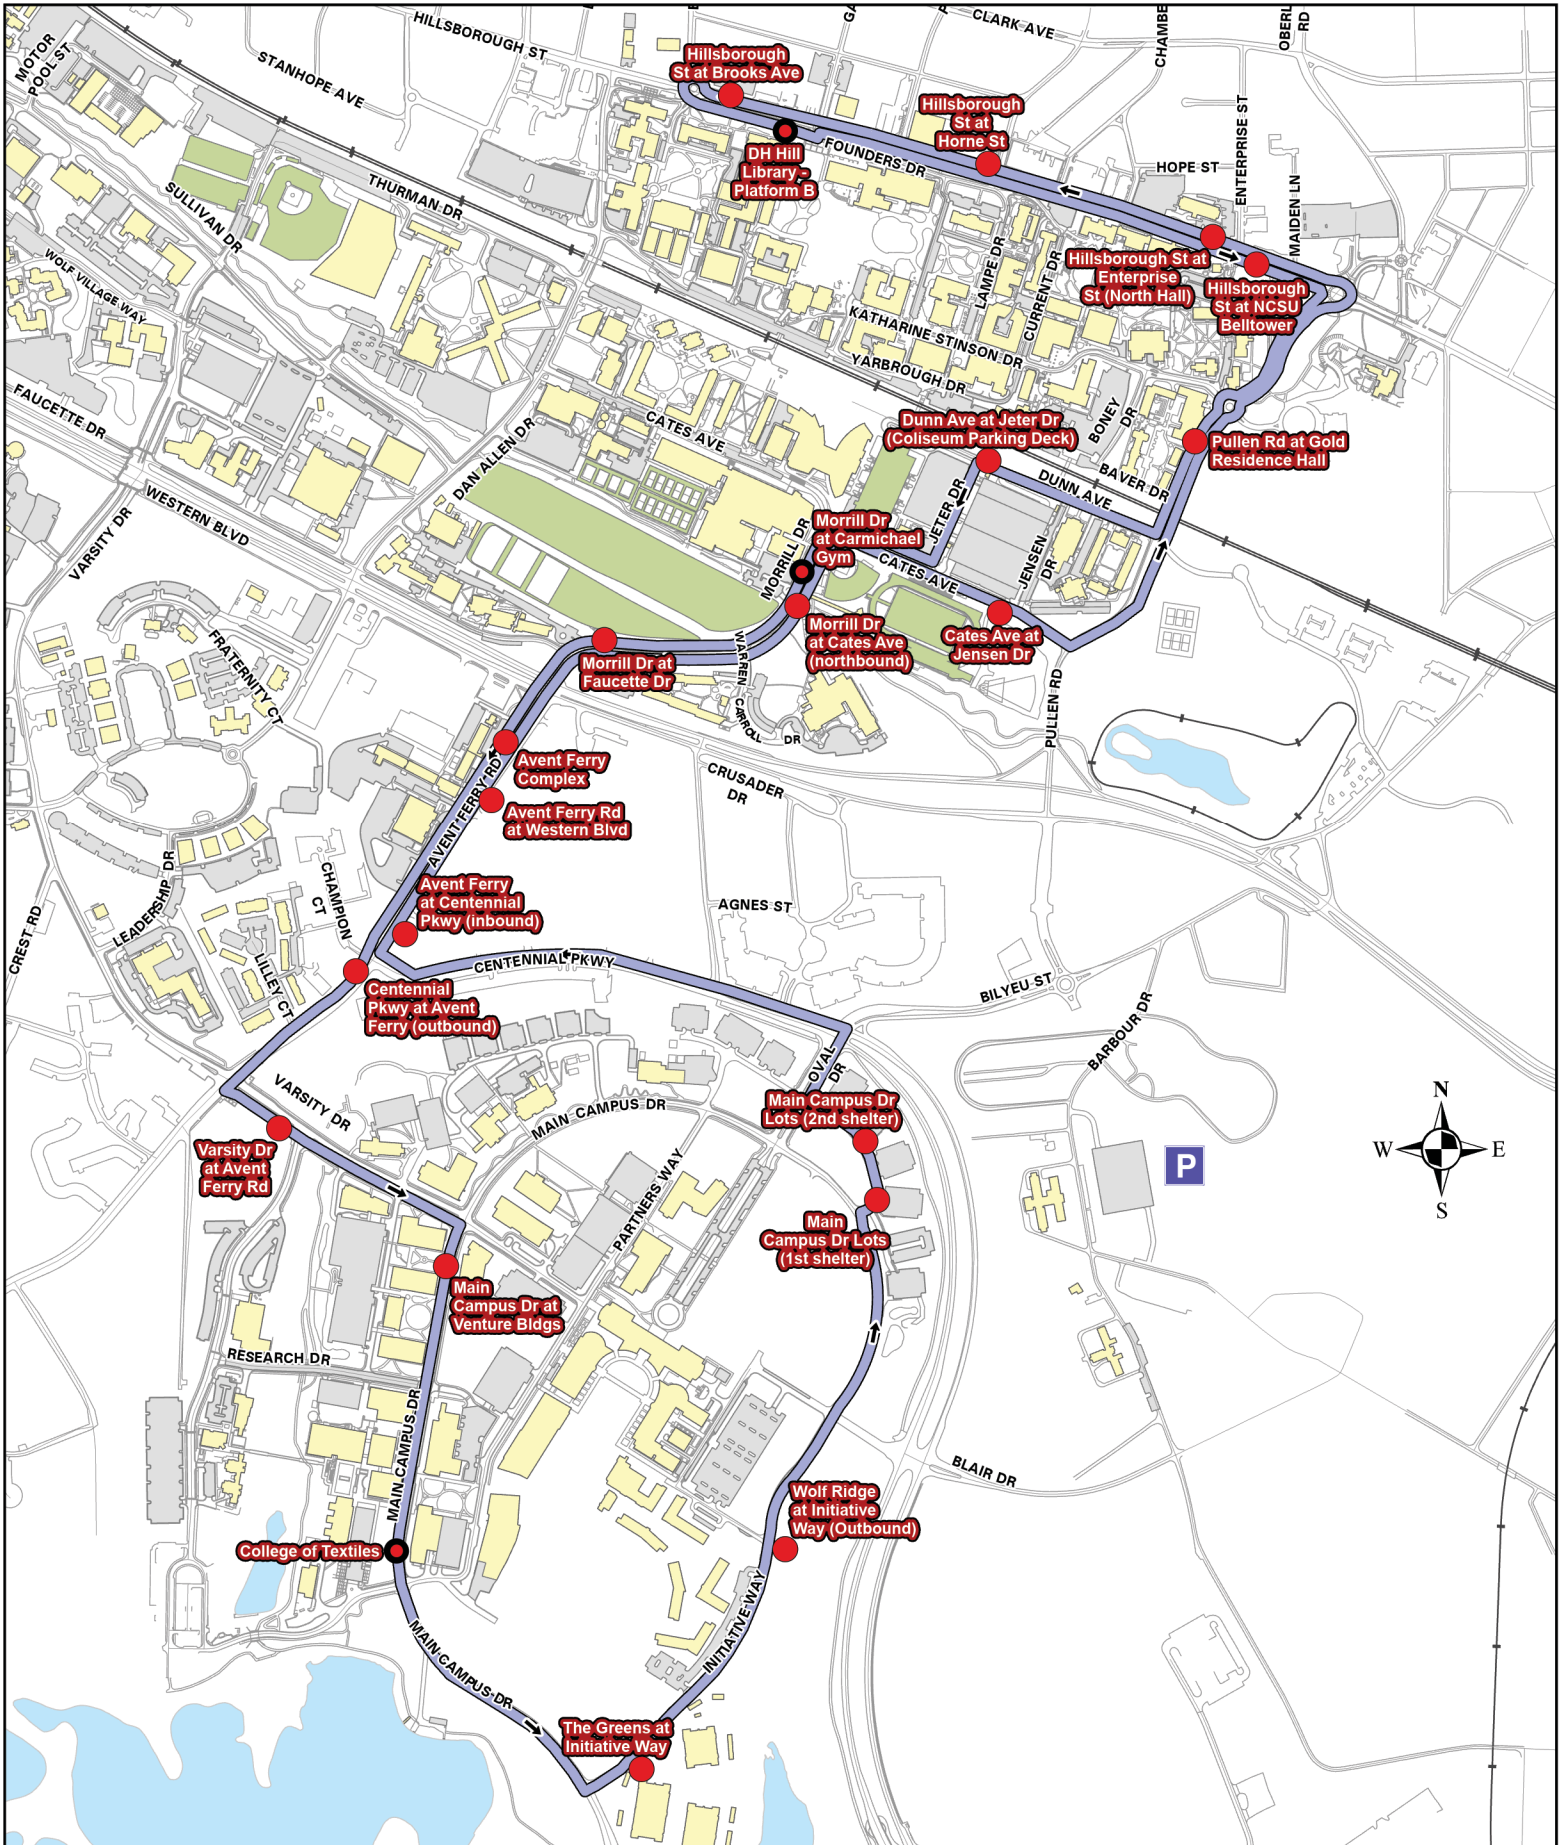

Wolfline Spring 2024 Route 41

Route 41 - DH Hill Library, Talley, Centennial Campus

Spring '24
Limited

Stops in **BOLD** have scheduled layovers and departures. All other times are estimated.

North Campus → Centennial Campus

Centennial Campus → North Campus

Bus #

	DH Hill Library Platform B	Carmichael Gym	Avent Ferry Complex	College of Textiles	College of Textiles	Avent Ferry at Cent. Pkwy	Cates at Jensen	DH Hill Library Platform B
	<i>Scheduled Departure</i>	<i>Scheduled Departure</i>	<i>Estimated Departure</i>	<i>Estimated Arrival</i>	<i>Scheduled Departure</i>	<i>Estimated Departure</i>	<i>Estimated Departure</i>	<i>Estimated Arrival</i>
	44 Minute Frequency							
1	7:00 AM	7:10 AM	7:13 AM	7:18 AM	7:19 AM	7:28 AM	7:32 AM	7:40 AM
1	7:44 AM	7:54 AM	7:57 AM	8:02 AM	8:03 AM	8:12 AM	8:16 AM	8:24 AM
1	8:28 AM	8:38 AM	8:41 AM	8:46 AM	8:47 AM	8:56 AM	9:00 AM	9:08 AM
1	9:12 AM	9:22 AM	9:25 AM	9:30 AM	9:31 AM	9:40 AM	9:44 AM	9:52 AM
1	9:56 AM	10:06 AM	10:09 AM	10:14 AM	10:15 AM	10:24 AM	10:28 AM	10:36 AM
1	10:40 AM	10:50 AM	10:53 AM	10:58 AM	10:59 AM	11:08 AM	11:12 AM	11:20 AM
1	11:24 AM	11:34 AM	11:37 AM	11:42 AM	11:43 AM	11:52 AM	11:56 AM	12:04 PM
1	12:08 PM	12:18 PM	12:21 PM	12:26 PM	12:27 PM	12:36 PM	12:40 PM	12:48 PM
1	12:52 PM	1:02 PM	1:05 PM	1:10 PM	1:11 PM	1:20 PM	1:24 PM	1:32 PM
1	1:36 PM	1:46 PM	1:49 PM	1:54 PM	1:55 PM	2:04 PM	2:08 PM	2:16 PM
1	2:20 PM	2:30 PM	2:33 PM	2:38 PM	2:39 PM	2:48 PM	2:52 PM	3:00 PM
1	3:04 PM	3:14 PM	3:17 PM	3:22 PM	3:23 PM	3:32 PM	3:36 PM	3:44 PM
1	3:48 PM	3:58 PM	4:01 PM	4:06 PM	4:07 PM	4:16 PM	4:20 PM	4:28 PM
1	4:32 PM	4:42 PM	4:45 PM	4:50 PM	4:51 PM	5:00 PM	5:04 PM	5:12 PM
1	5:16 PM	5:26 PM	5:29 PM	5:34 PM	5:35 PM	5:44 PM	5:48 PM	5:56 PM
1	6:00 PM	6:10 PM	6:13 PM	6:18 PM	6:19 PM	6:28 PM	6:32 PM	6:40 PM
1	6:44 PM	6:54 PM	6:57 PM	7:02 PM	-	-	-	-

* Bus 1 ends service at 7:02 PM