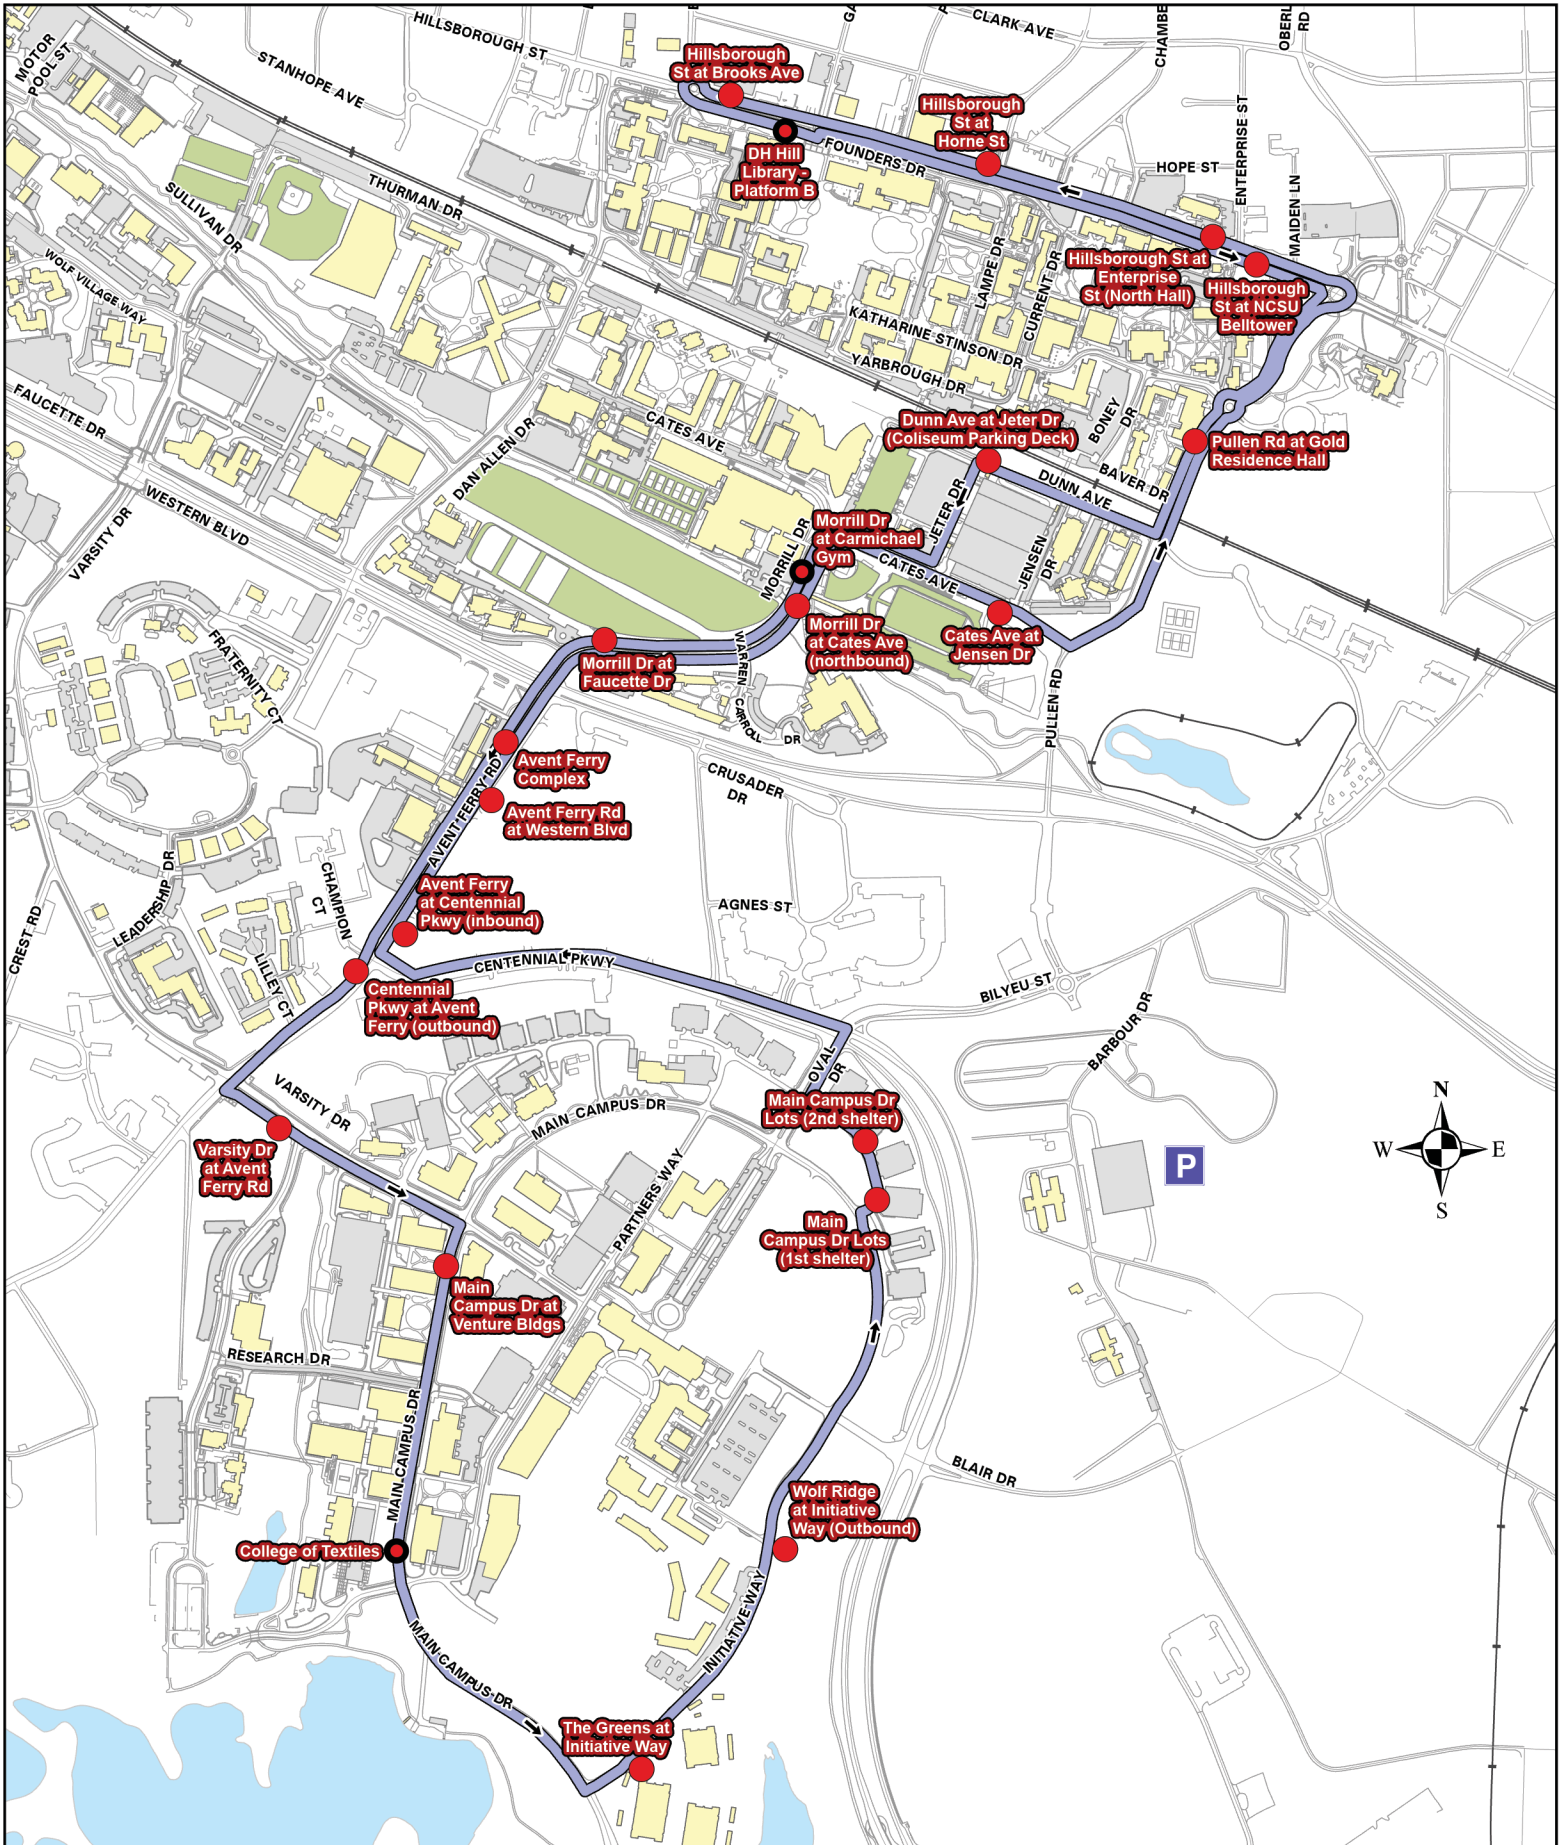

# Wolfline Spring 2024 Route 41

\* Bus 2 ends service at 6:07 PM, Bus 4 ends service at 6:29 PM, Bus 3 ends service at 9:14 PM, Bus 1 ends service at 1:16 AM