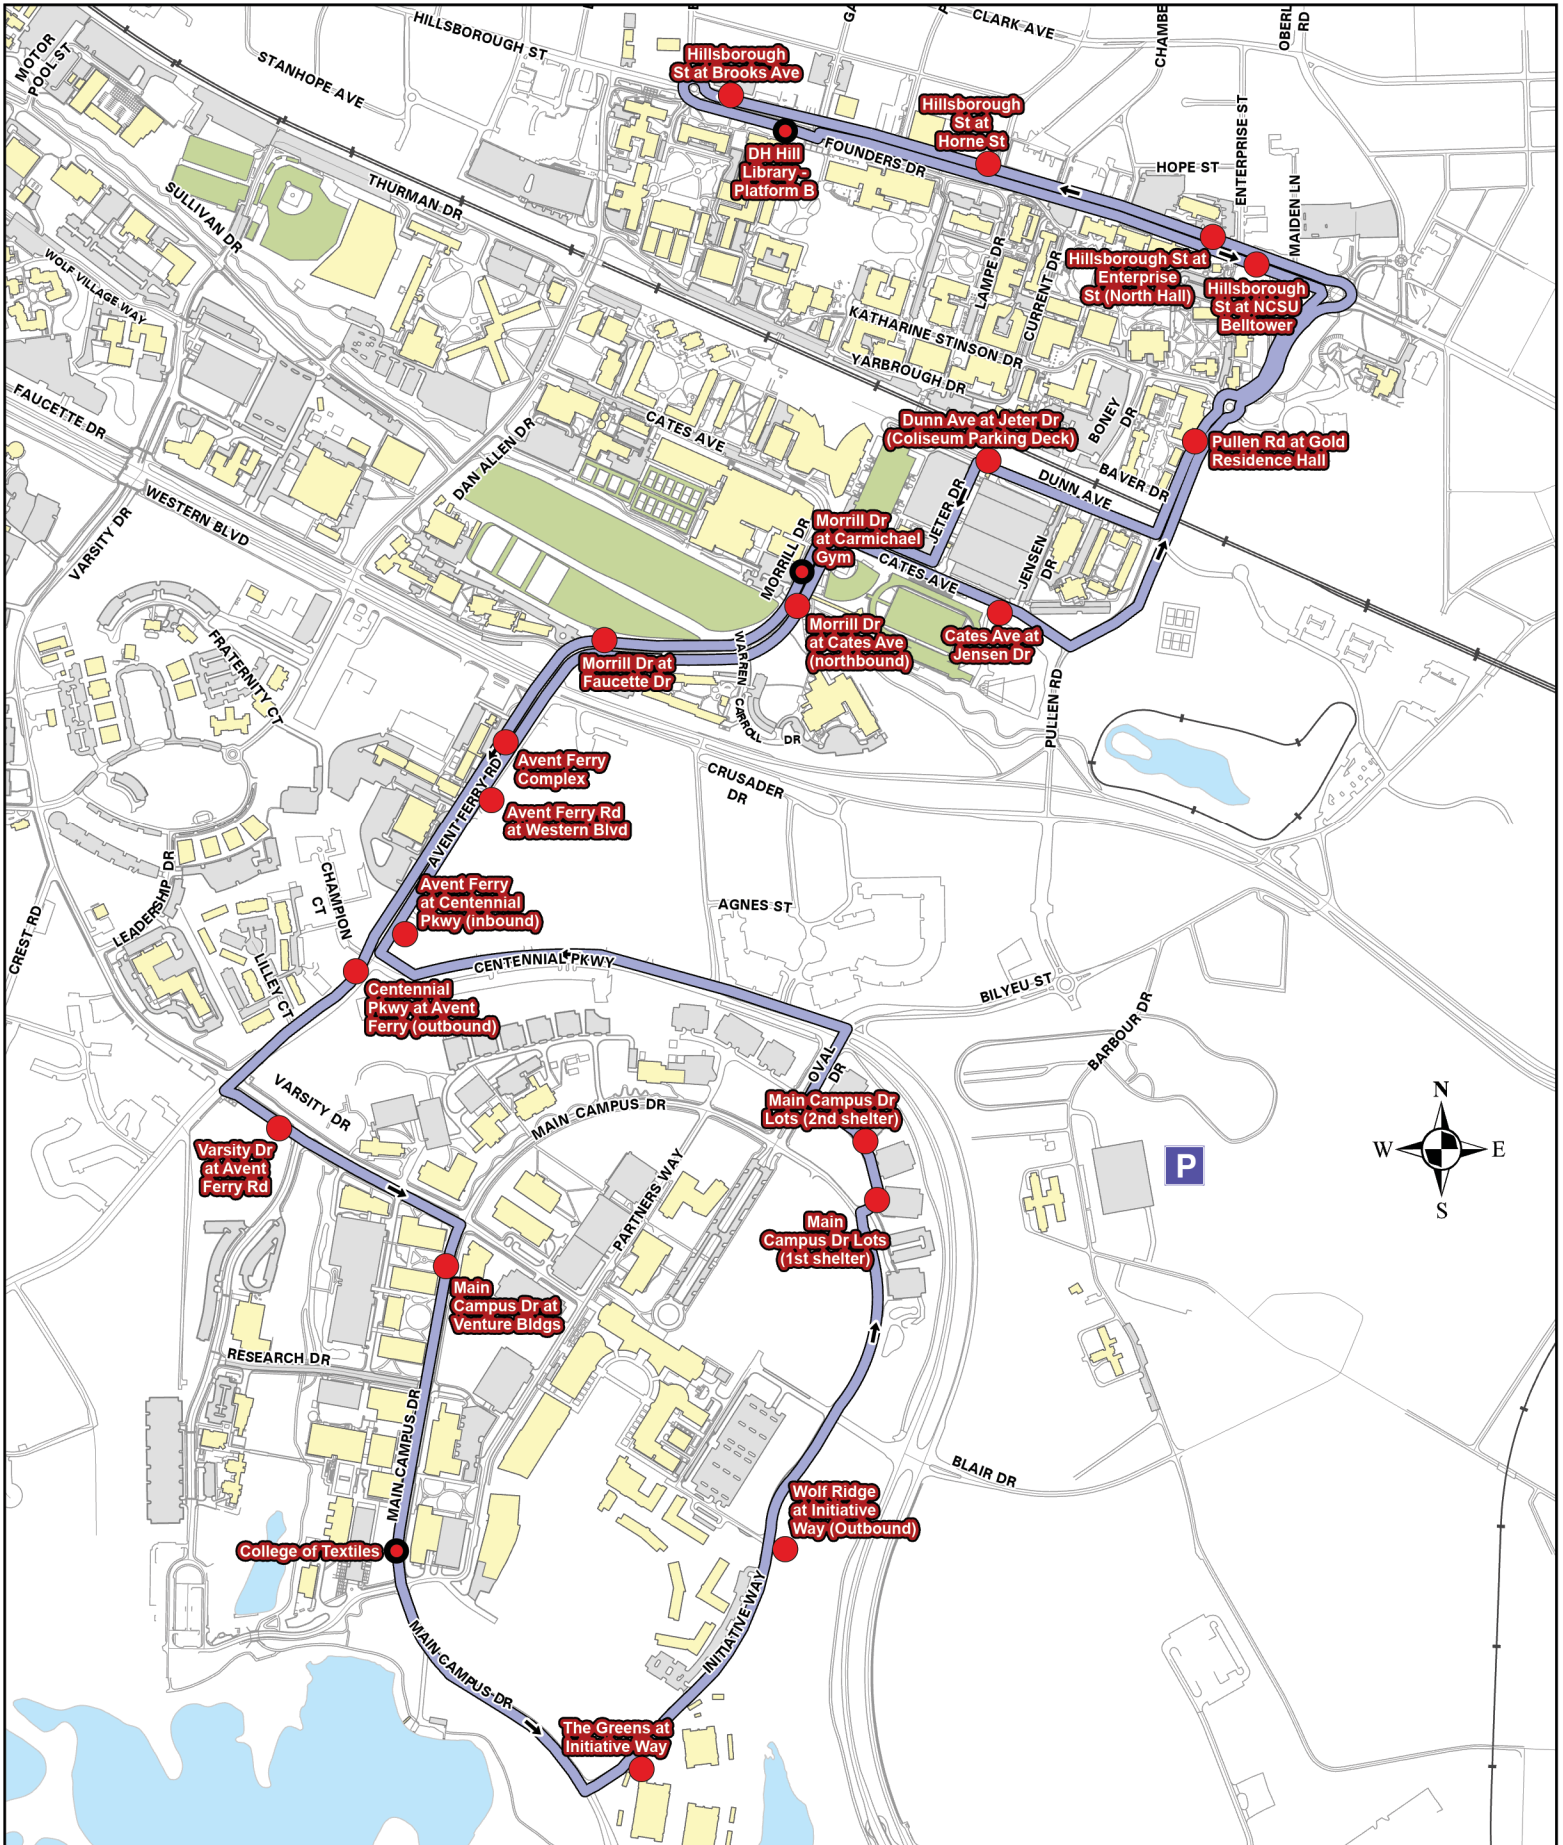

# Wolfline Spring 2024 Route 41

# Route 41 - DH Hill Library, Talley, Centennial Campus

Spring '24  
Weekend

Stops in **BOLD** have scheduled layovers and departures. All other times are estimated.

\* Bus 1 ends service at 12:57 AM