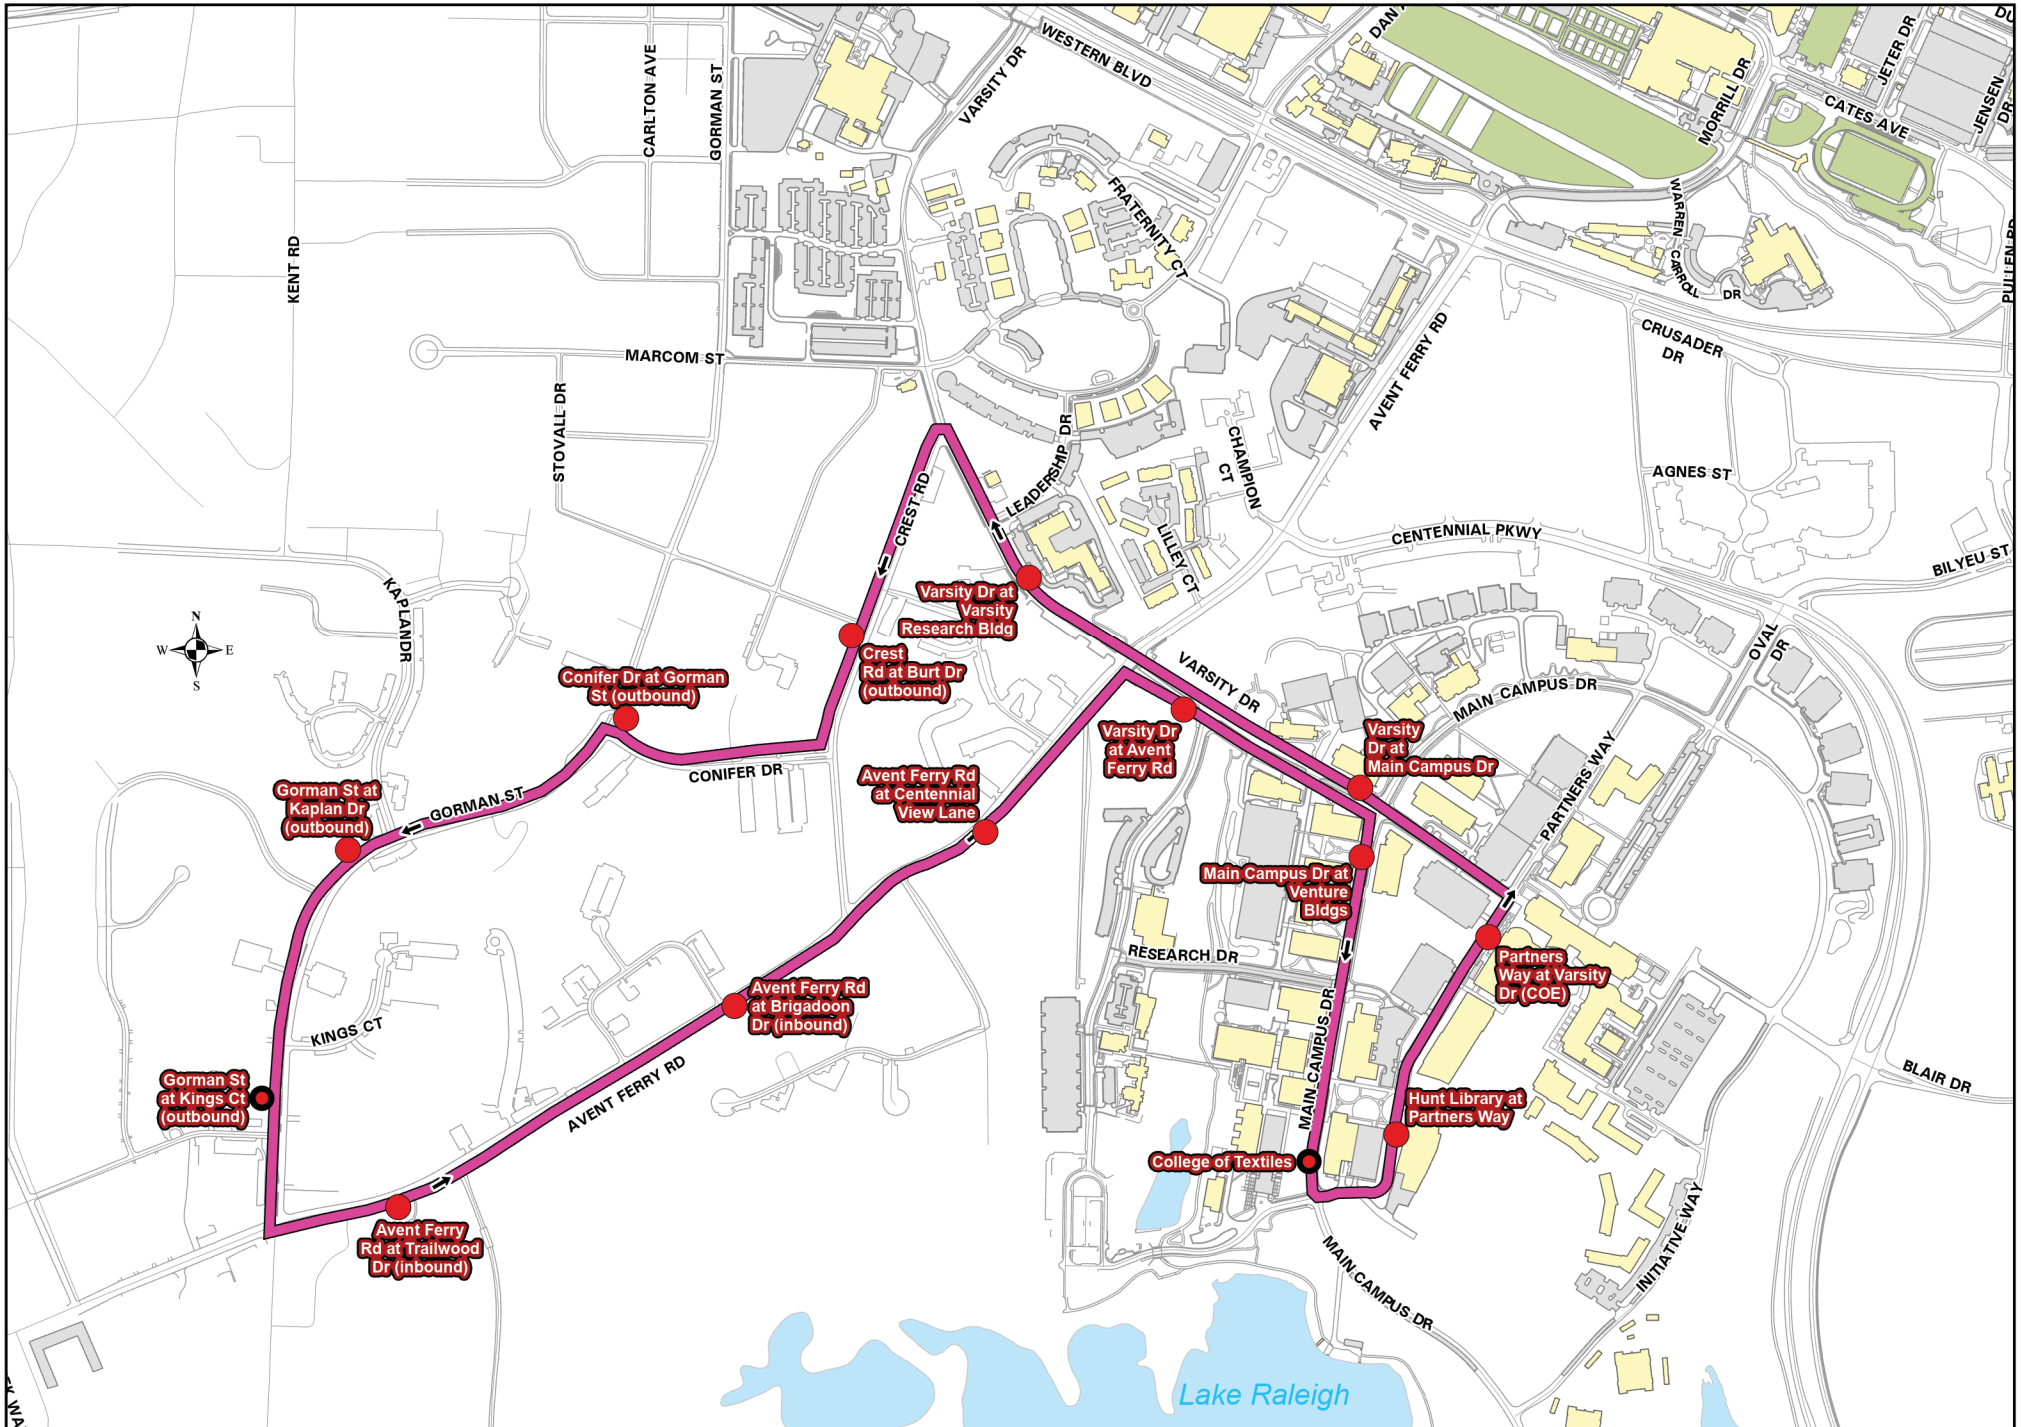

# Wolflines Spring 2024 Route 42

\* Bus 2 ends service at 5:55 PM, Bus 1 ends service at 1:04 AM