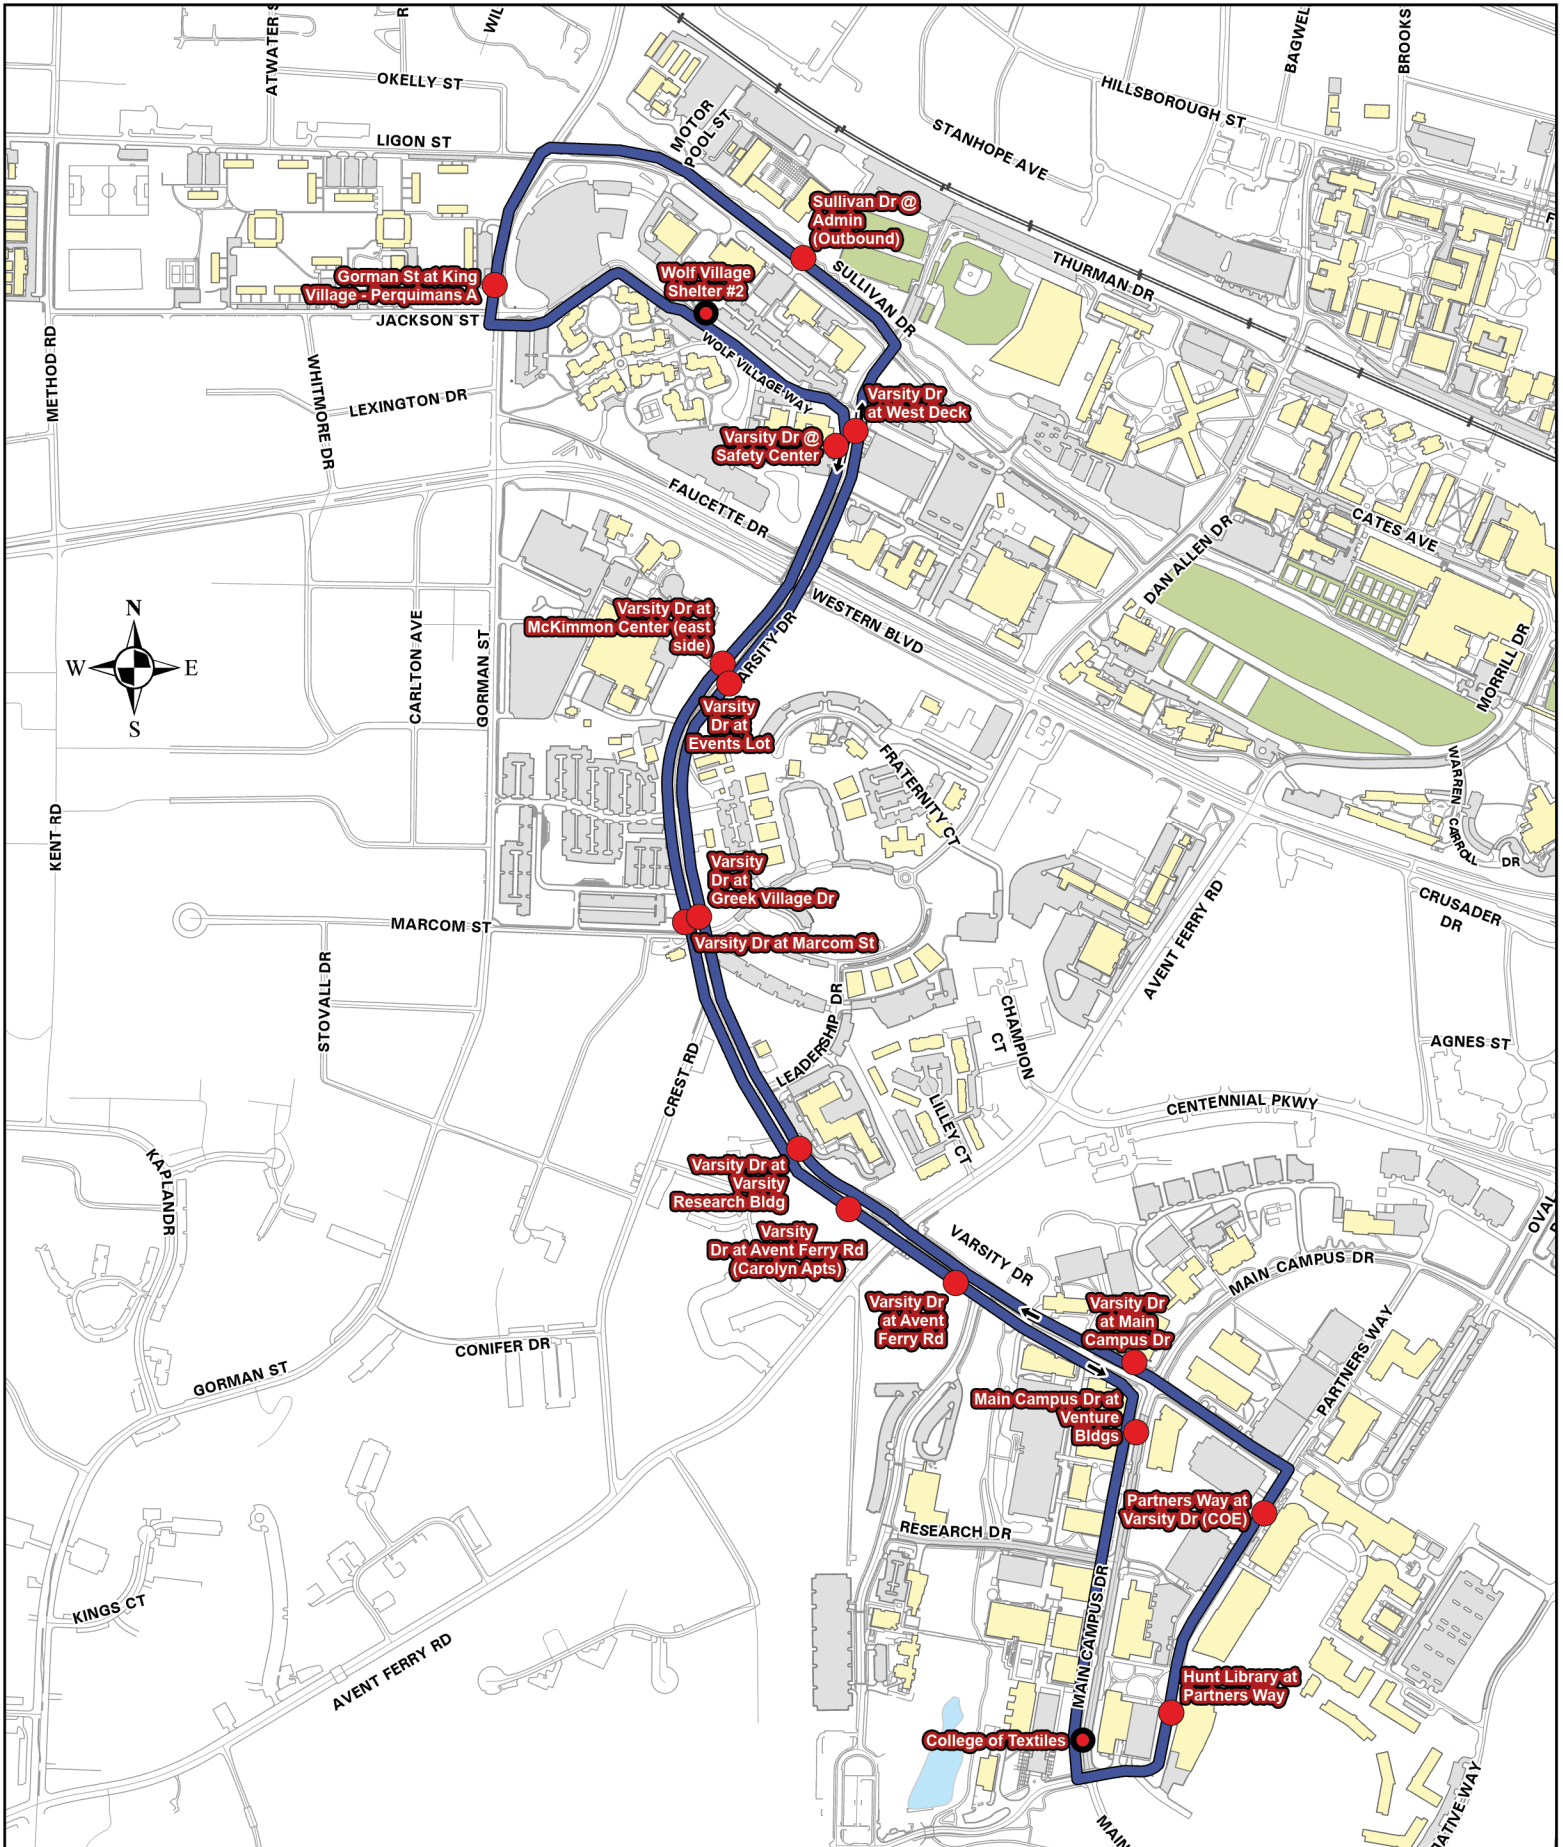

# Wolfline Spring 2024 Route 43

\* Bus 1 ends service at 10:00 PM, Bus 2 ends service at 5:43 PM