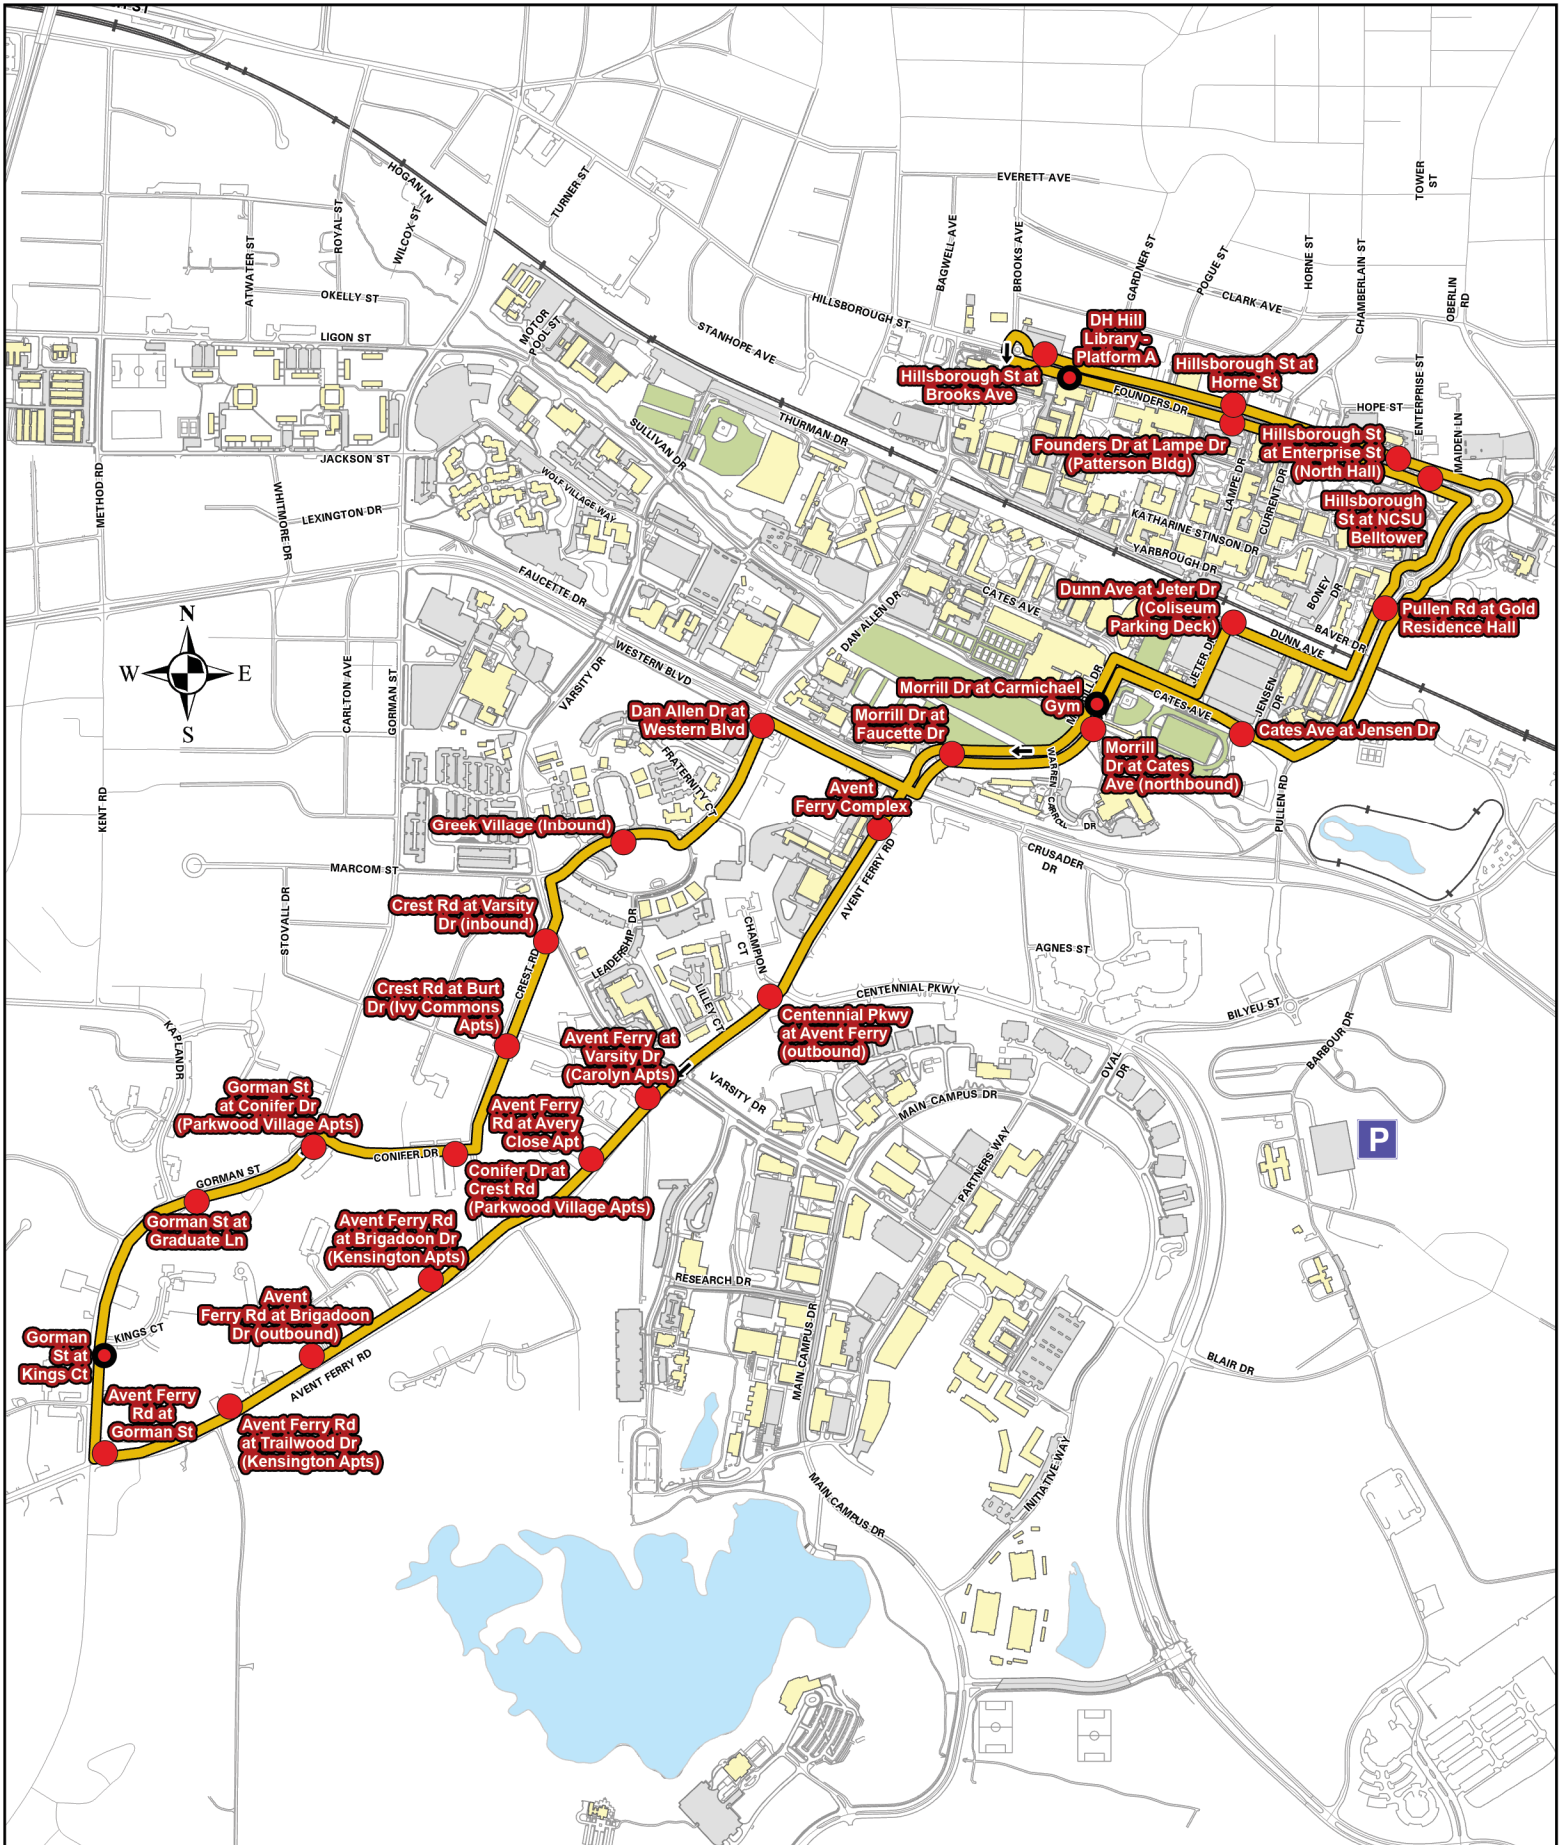

Wolfline Spring 2024 Route 52

Route 52 - Gorman St, Avent Ferry Rd, Talley, North Campus

Spring '24
Weekday

Stops in **BOLD** have scheduled layovers and departures. All other times are estimated.

Gorman St → North Campus

* Bus 2 ends service at 7:20 PM, Bus 3 ends service at 7:34 PM, Bus 1 ends service at 12:50 AM