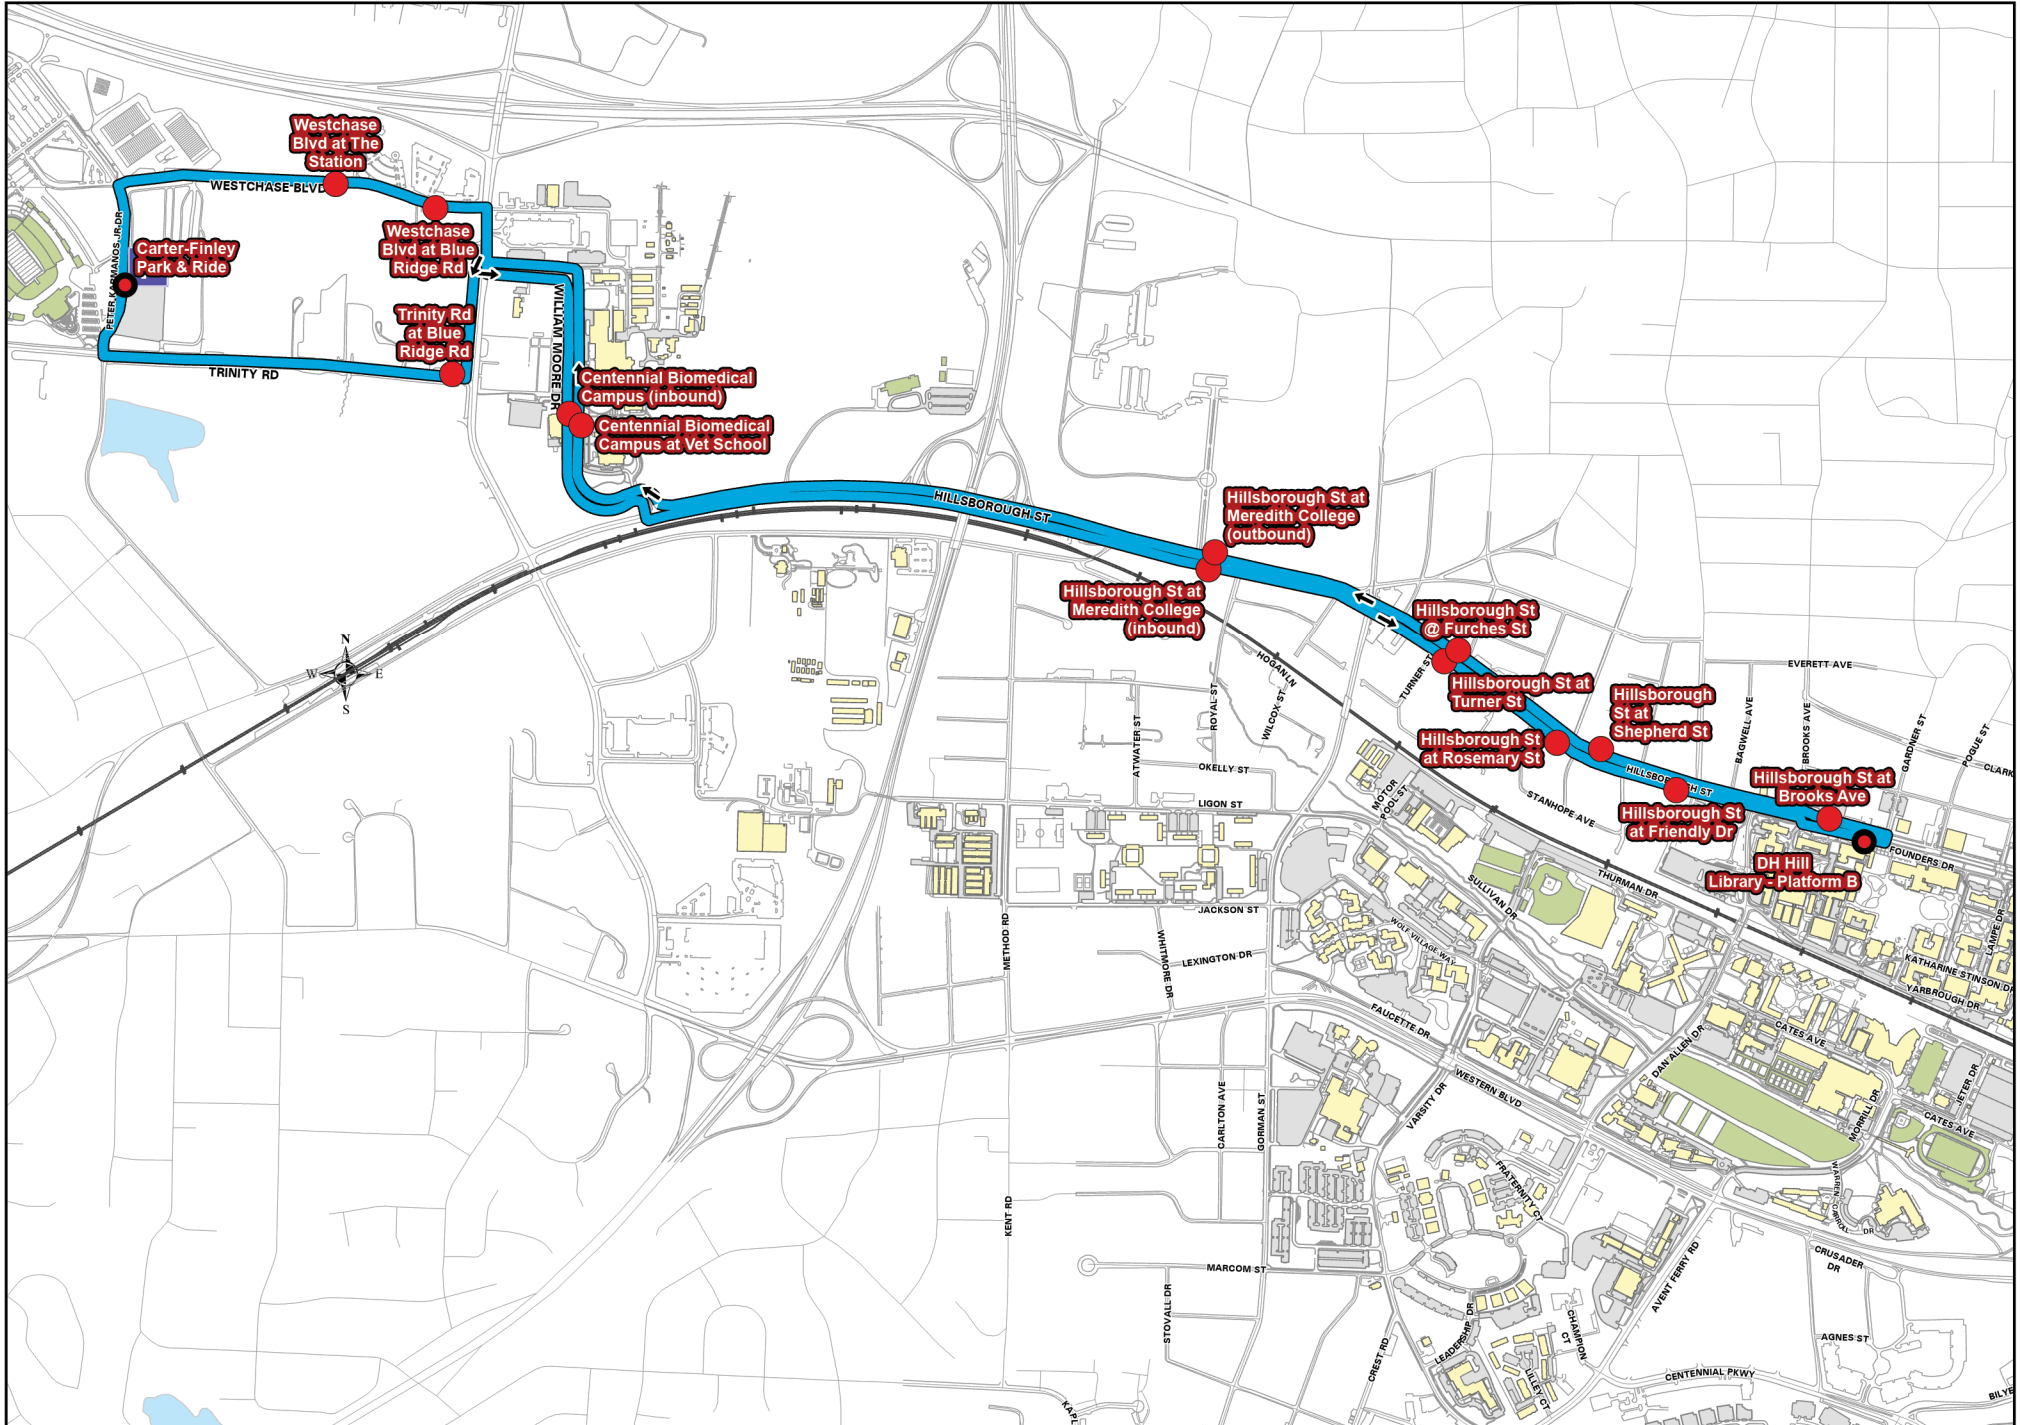

Wolfline Spring 2024 Route 60

Route 60 - Carter Finley P&R, Vet School, North Campus

Spring '24
Limited

Stops in **BOLD** have scheduled layovers and departures. All other times are estimated.

Carter Finley → North Campus

* Bus 1 ends service at 6:57 PM