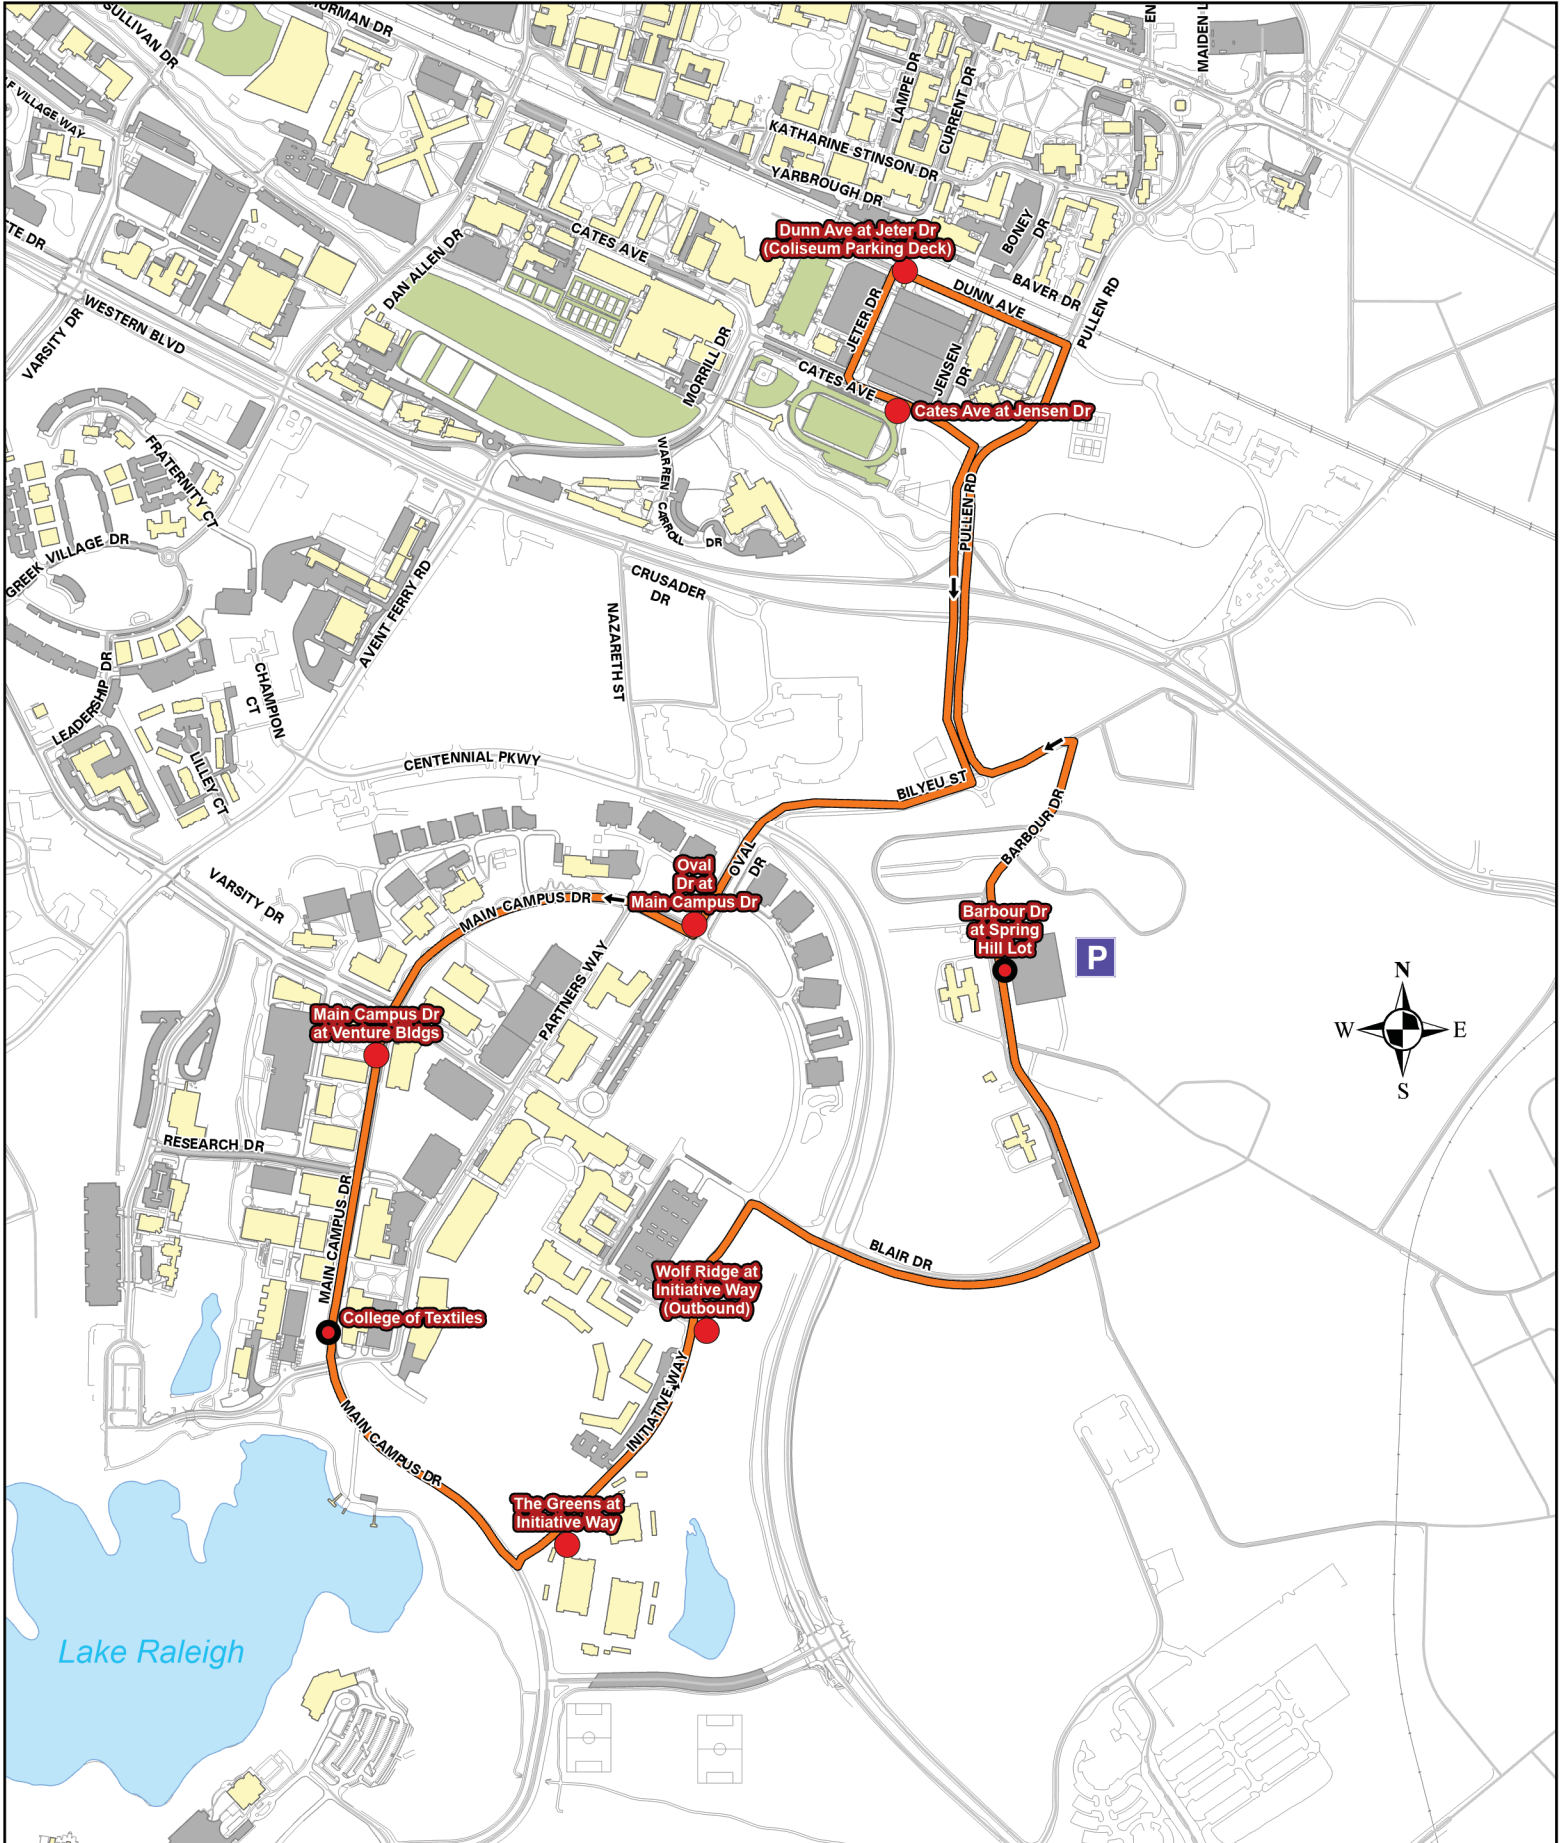

Wolfline Summer 2024

Route 20

Route 20 - Spring Hill P&R, Talley, Centennial Campus

Summer '24
Weekday

Stops in **BOLD** have scheduled layovers and departures. All other times are estimated.

Main Campus → Centennial Campus