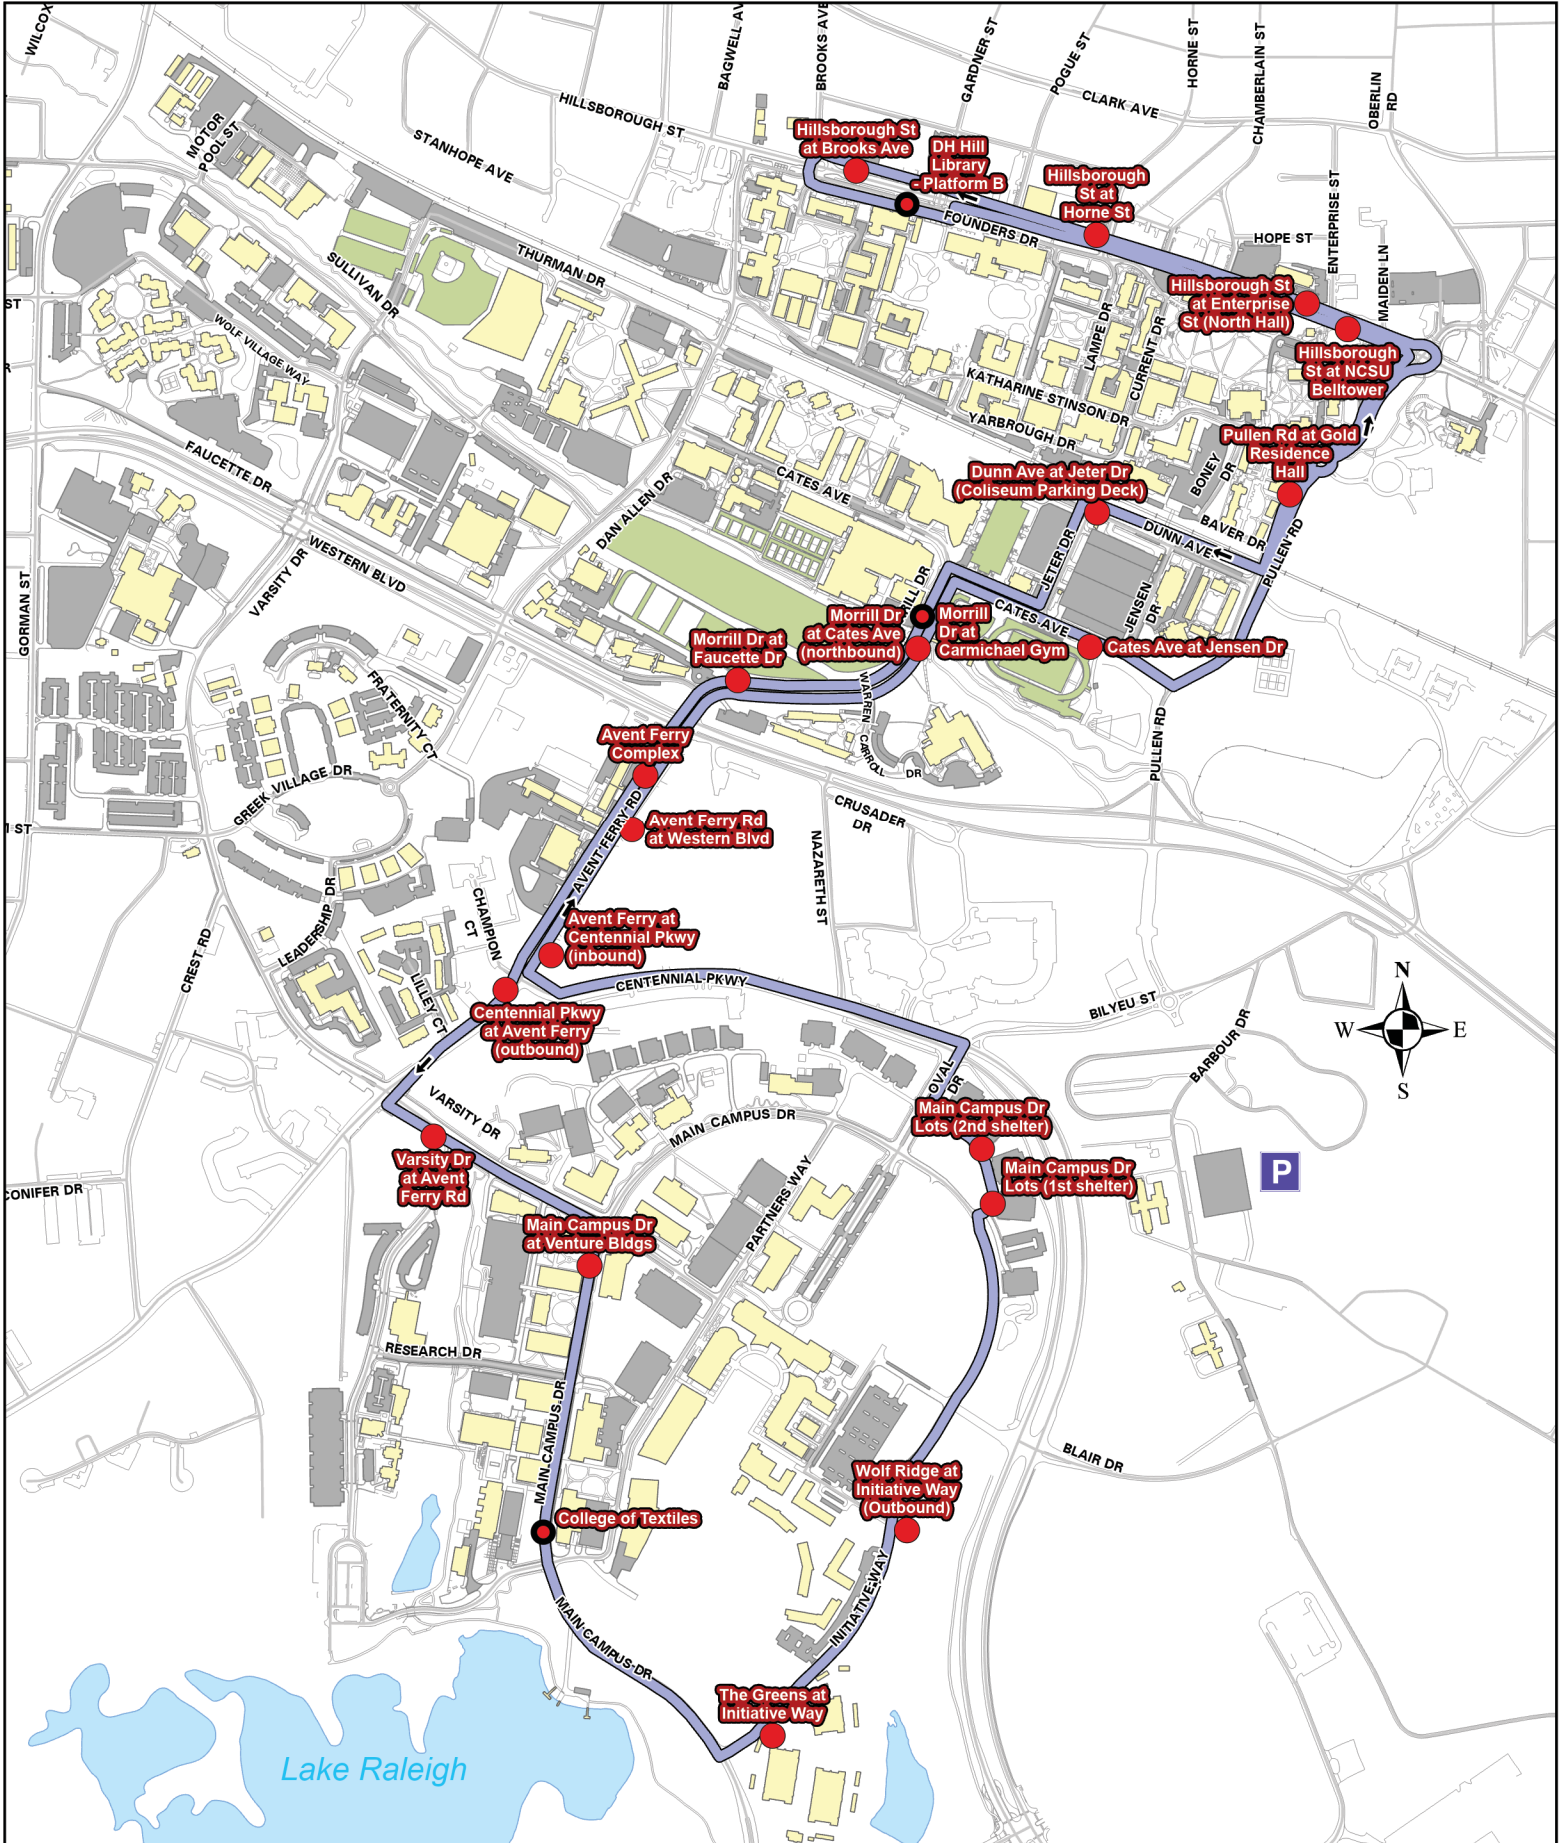

Wolfline Summer 2024 Route 41

Route 41 - DH Hill Library, Talley, Centennial Campus

Summer '24
Weekday

Stops in **BOLD** have scheduled layovers and departures. All other times are estimated.

North Campus → Centennial Campus

* Bus 3 ends service at 6:00 PM, Bus 2 ends service at 9:57 PM, Bus 1 ends service at 9:58 PM

^ Schedule shift