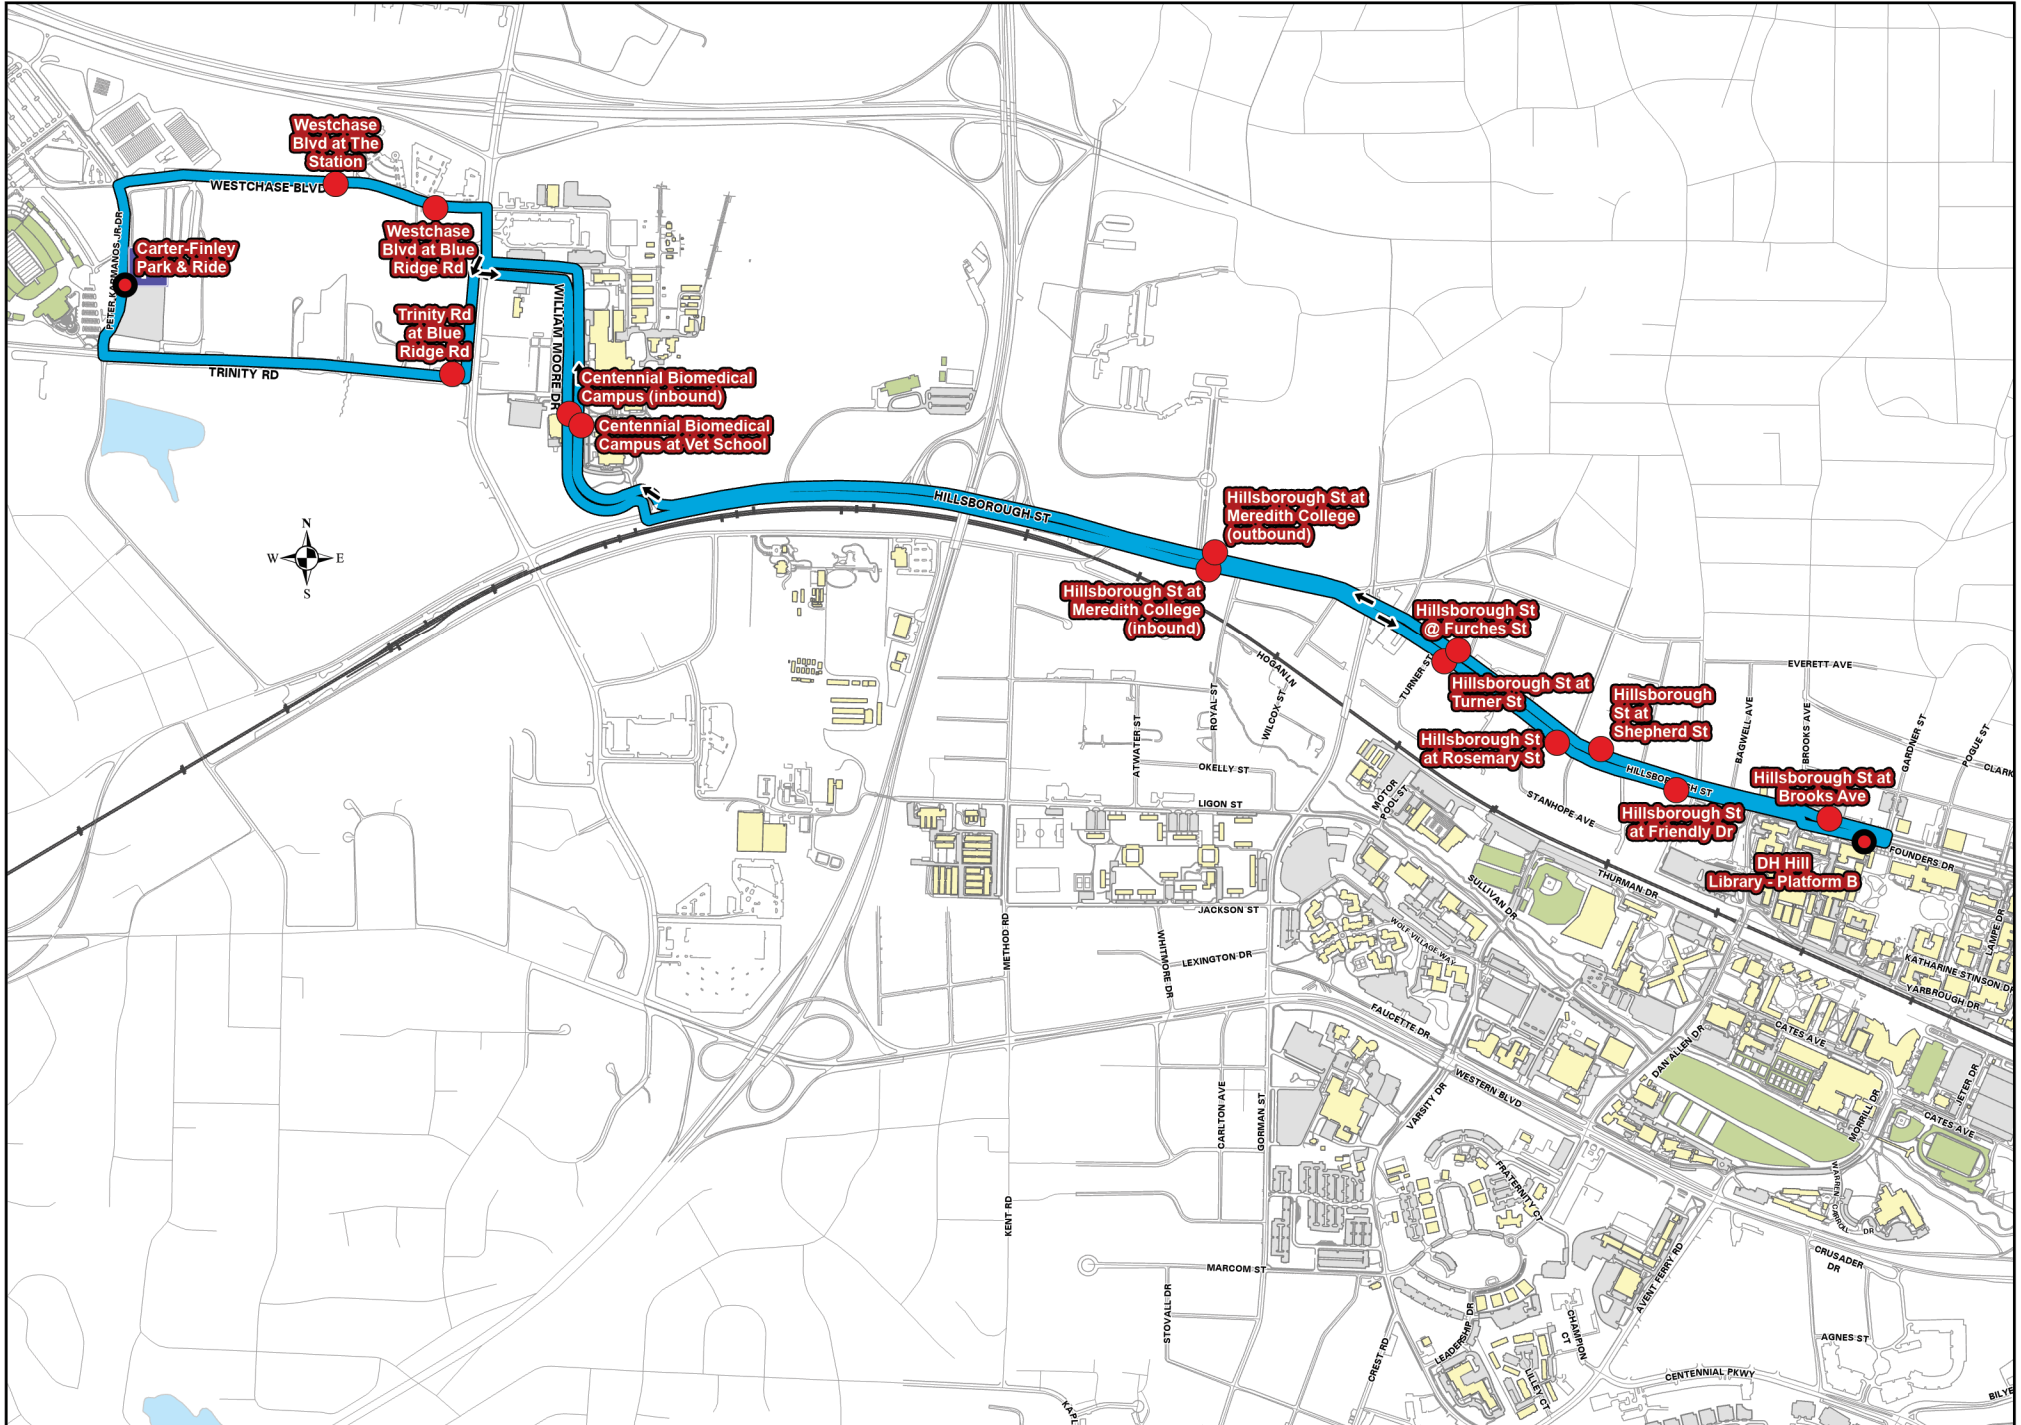

Wolfline Summer 2024

Route 60

Route 60 - Carter Finley P&R, Vet School, North Campus

Summer '24
Weekday

Stops in **BOLD** have scheduled layovers and departures. All other times are estimated.

Carter Finley → North Campus

* Bus 1 ends service at 10:09 PM