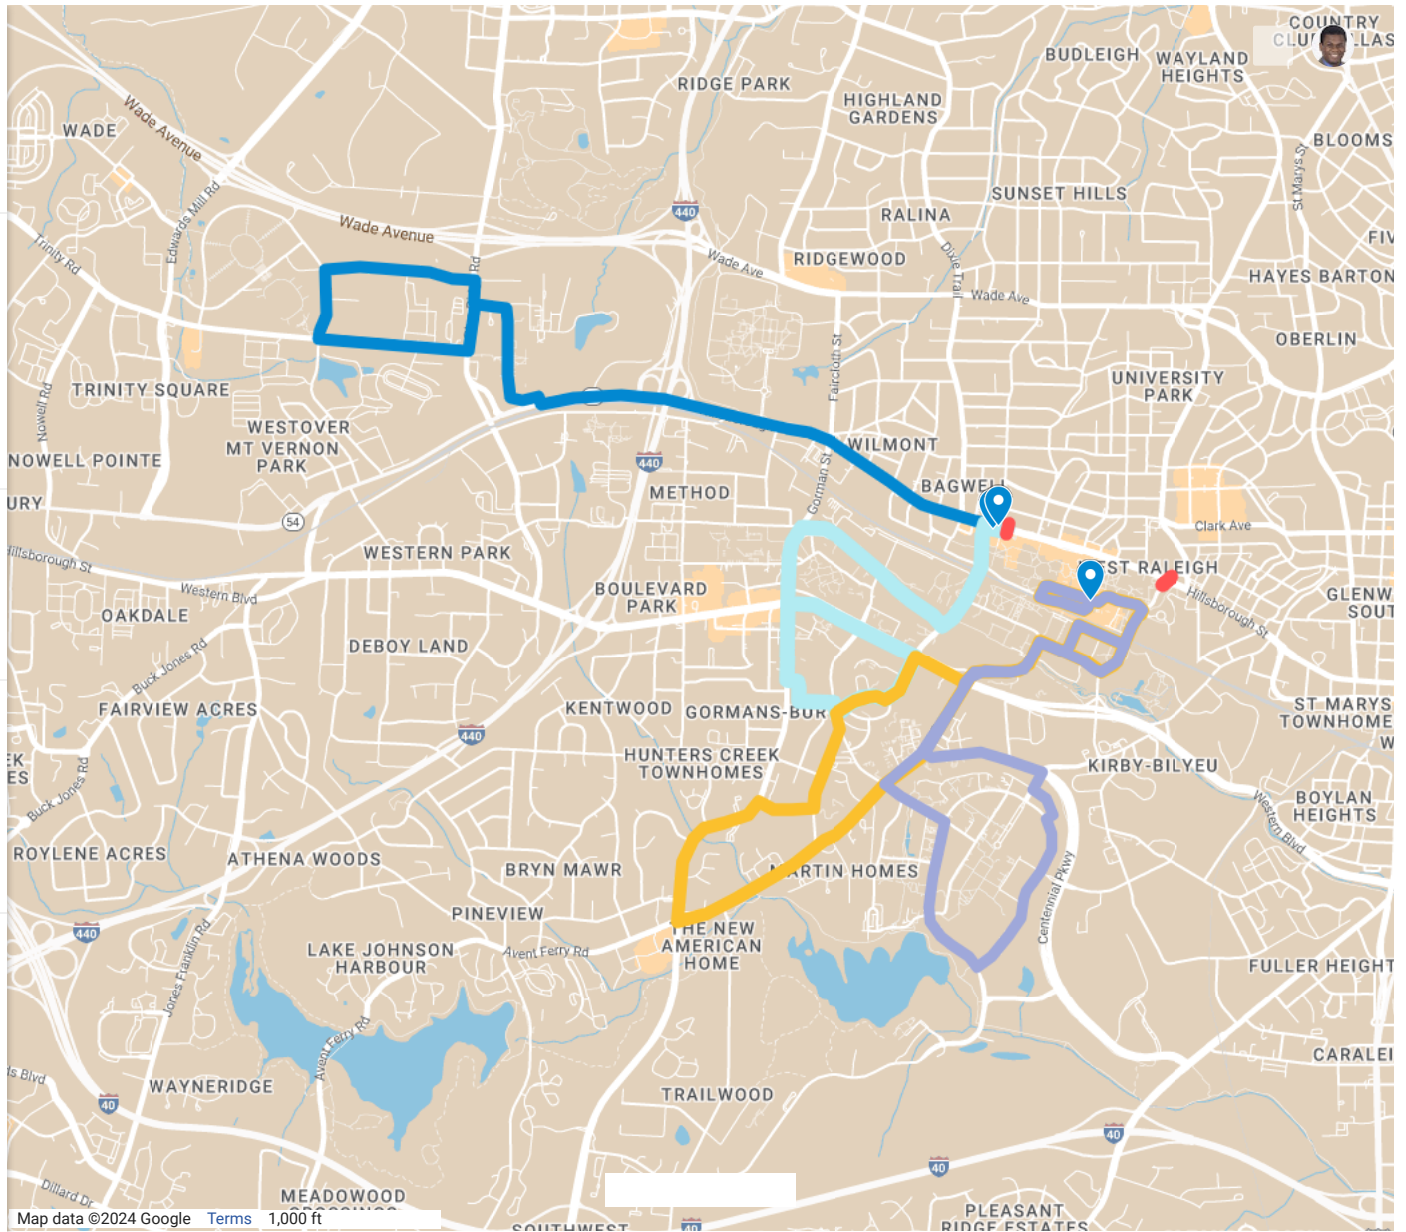

## Monday 4\_15 Detours

60 (10pm end)

51 (10pm end)

52 (1am end)

41 (1am end)

## Closures

Hillsborough at Brooks Ave

Hillsborough at Pullen

## Temporary Stops

Monday after 6pm, Route 51

Monday after 6pm, Routes 41 and 52

Monday after 6pm, Route 60

Made with Google My Maps

Map data ©2024 Google Terms 1,000 ft