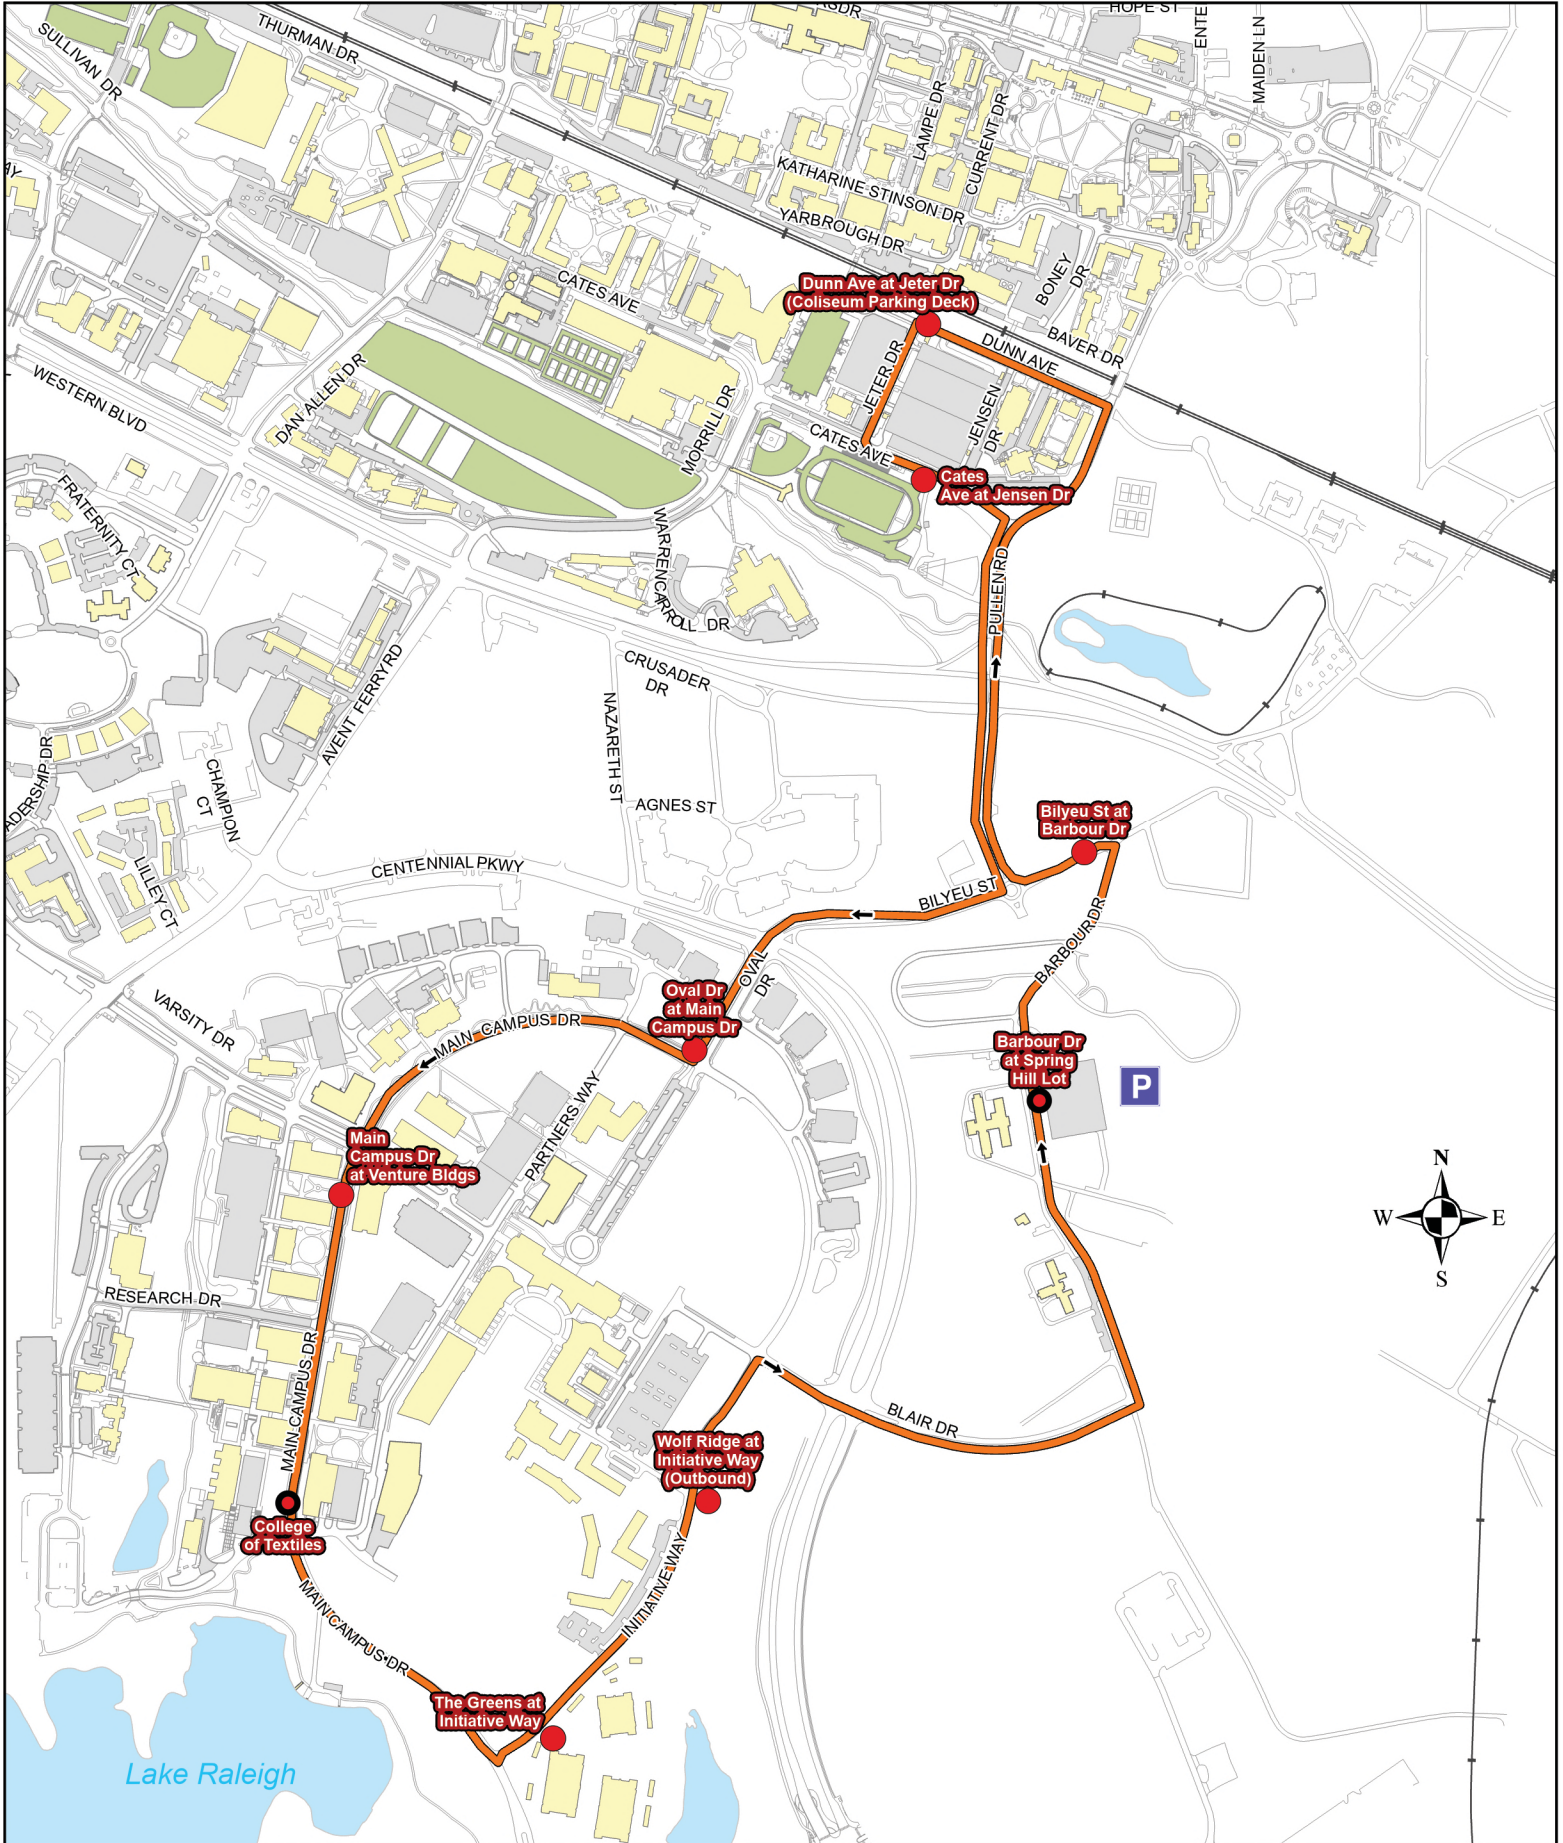

# Wolfline Spring 2025 Route 20

# Route 20 - Spring Hill P&R, Talley, Centennial Campus

Spring '25  
Weekday

Stops in **BOLD** have scheduled layovers and departures. All other times are estimated.

## Main Campus → Centennial Campus

\*Bus 2 ends service at 6:16 PM, Bus 1 ends service at 10:05 PM