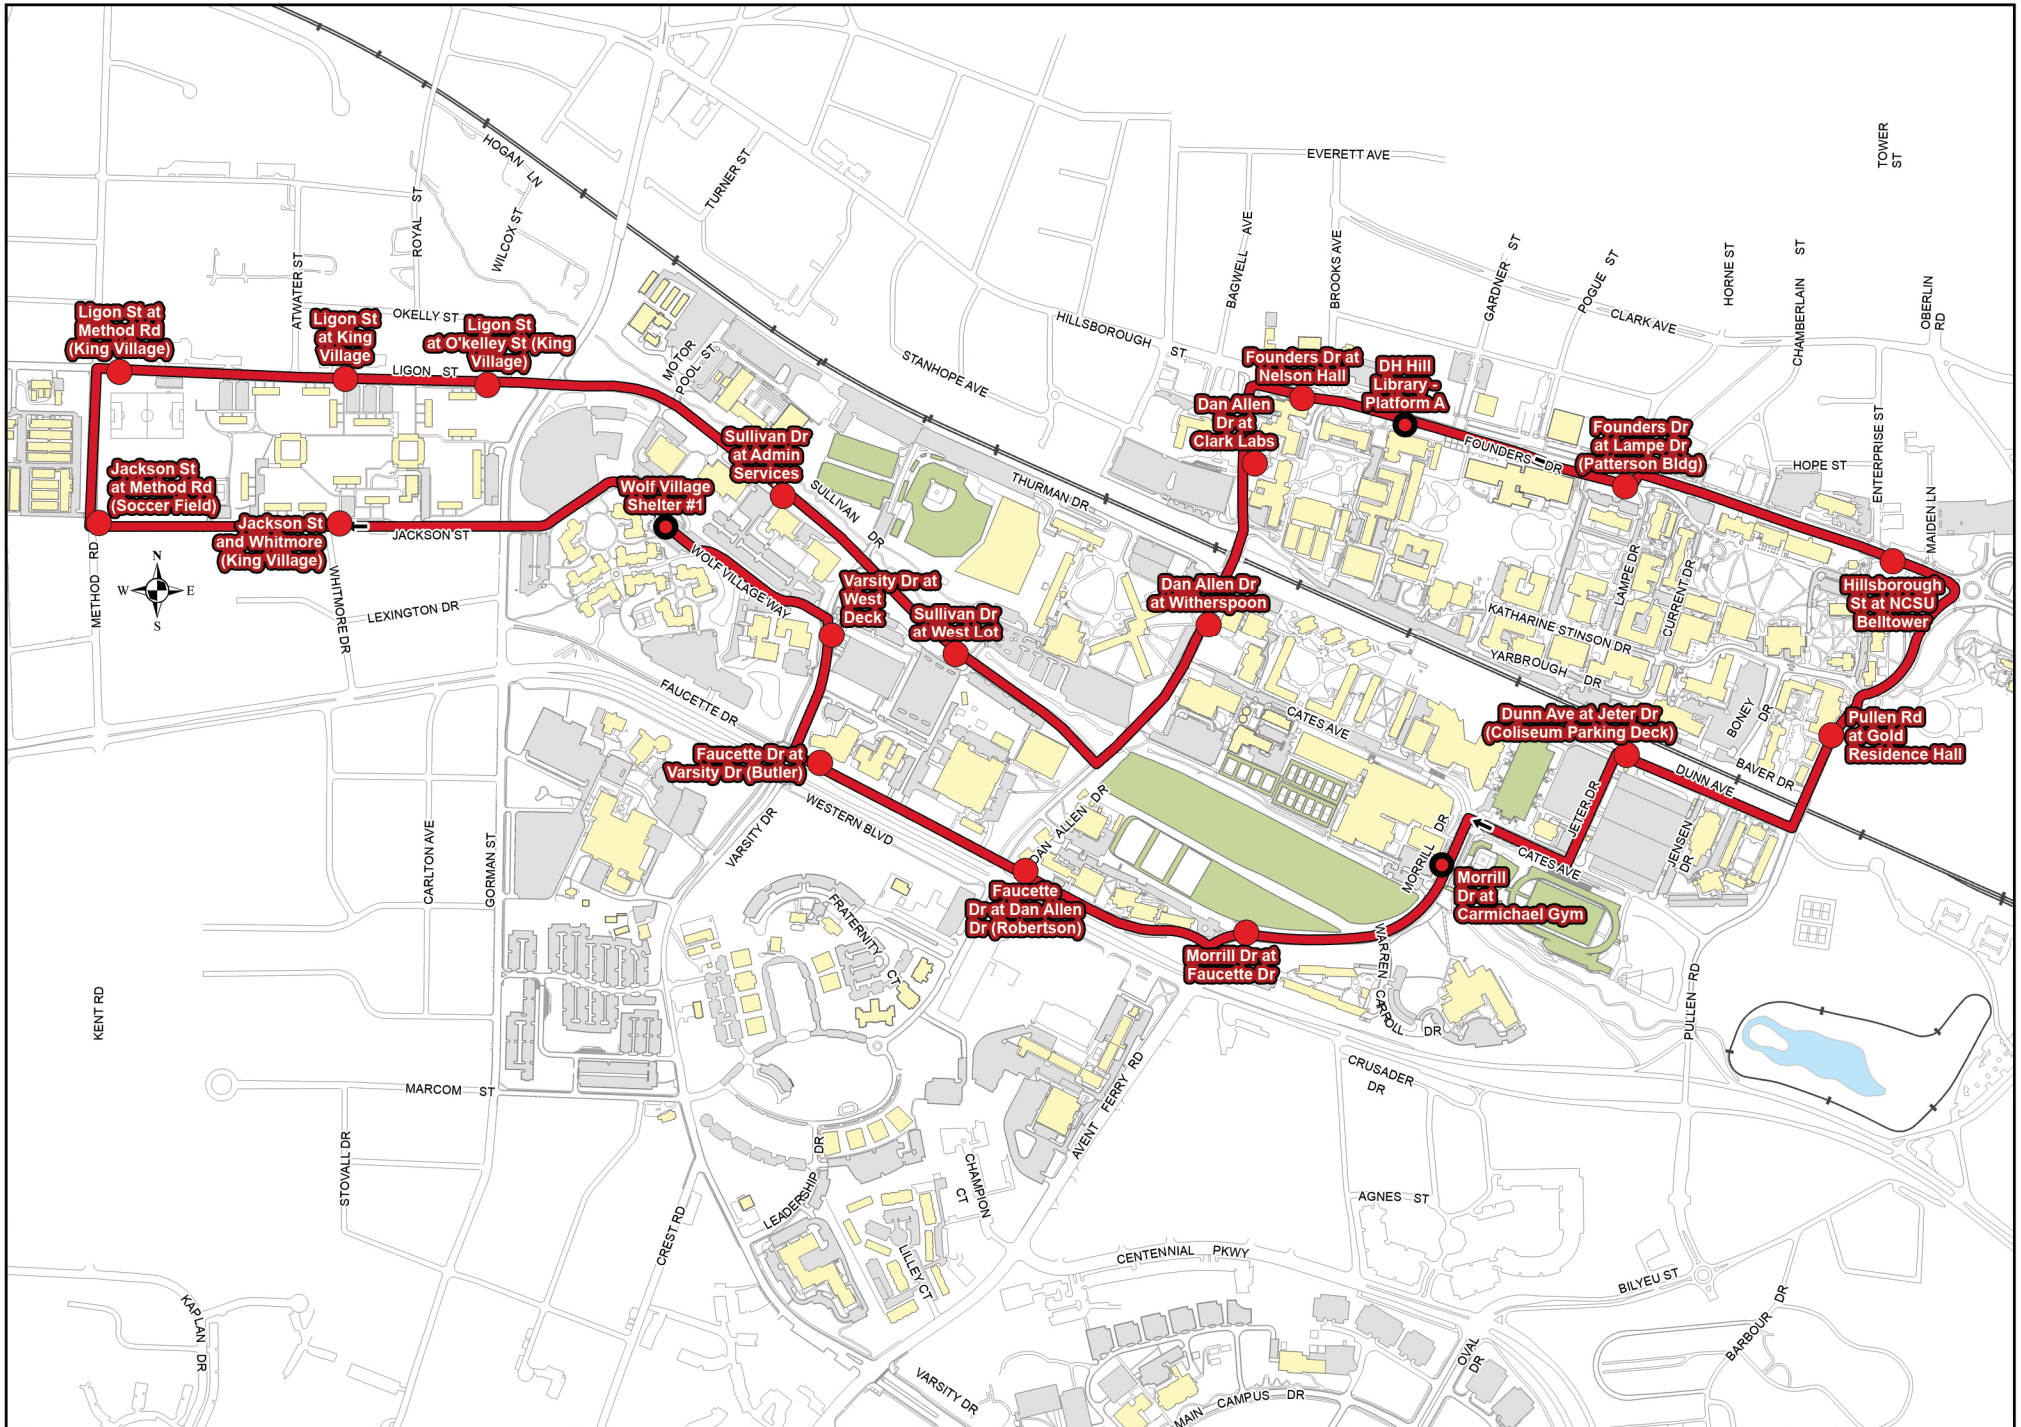

Wolfline Spring 2025 Route 30

Route 30 - Wolf Village, DH Hill Library, Talley

Spring '25
Weekday

Stops in **BOLD** have scheduled departures. All other times are estimated.