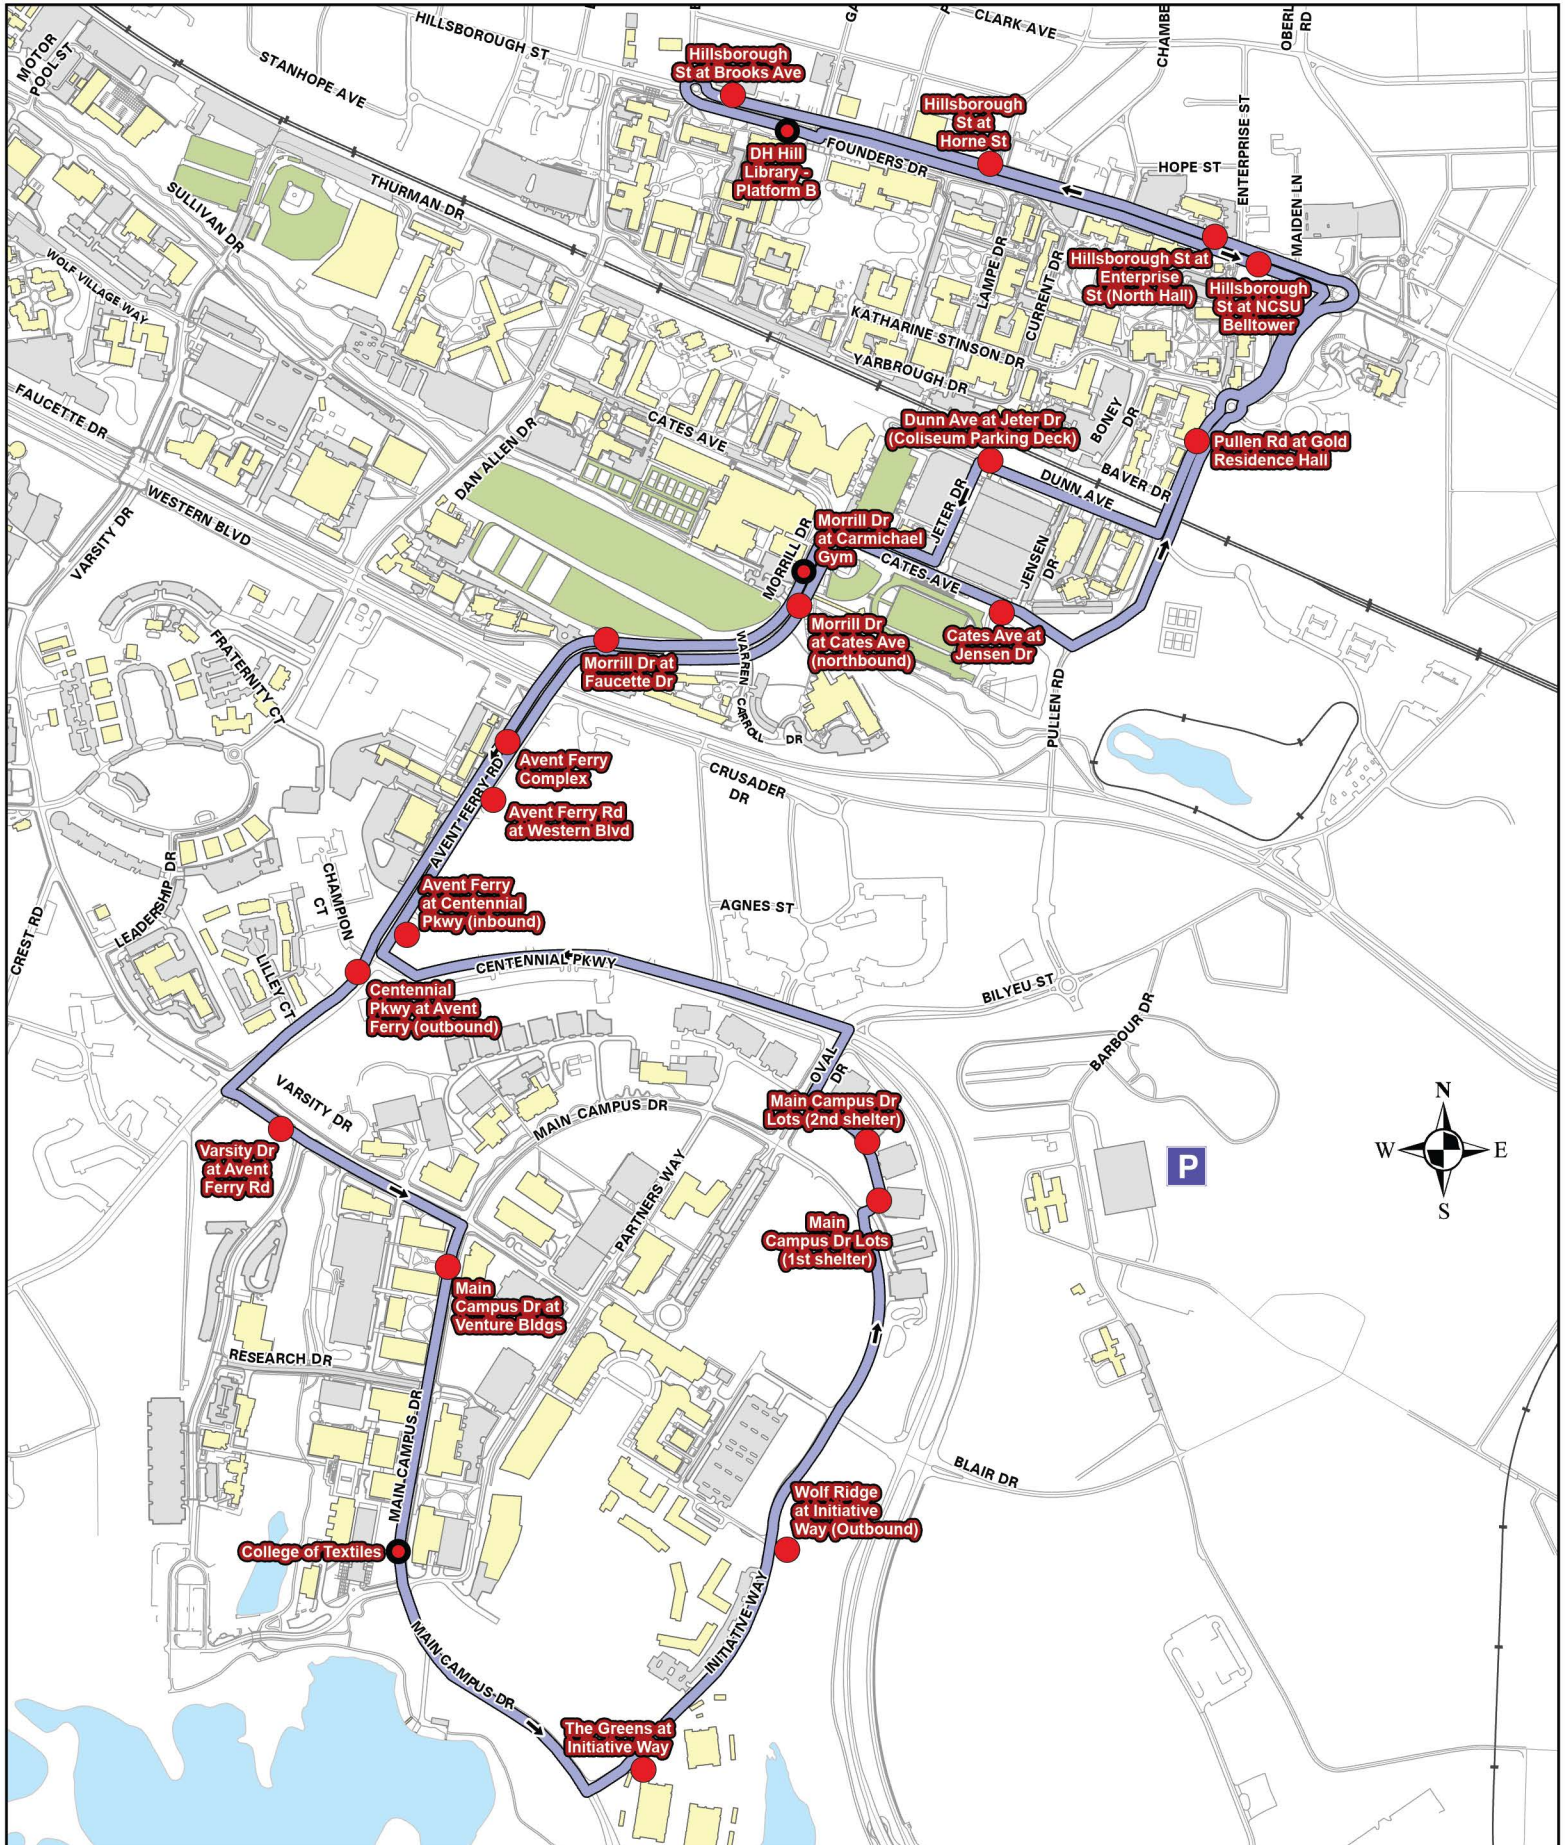

Wolfline Spring 2025 Route 41

Route 41 - DH Hill Library, Talley, Centennial Campus

Spring '25
Weekday

Stops in **BOLD** have scheduled layovers and departures. All other times are estimated.