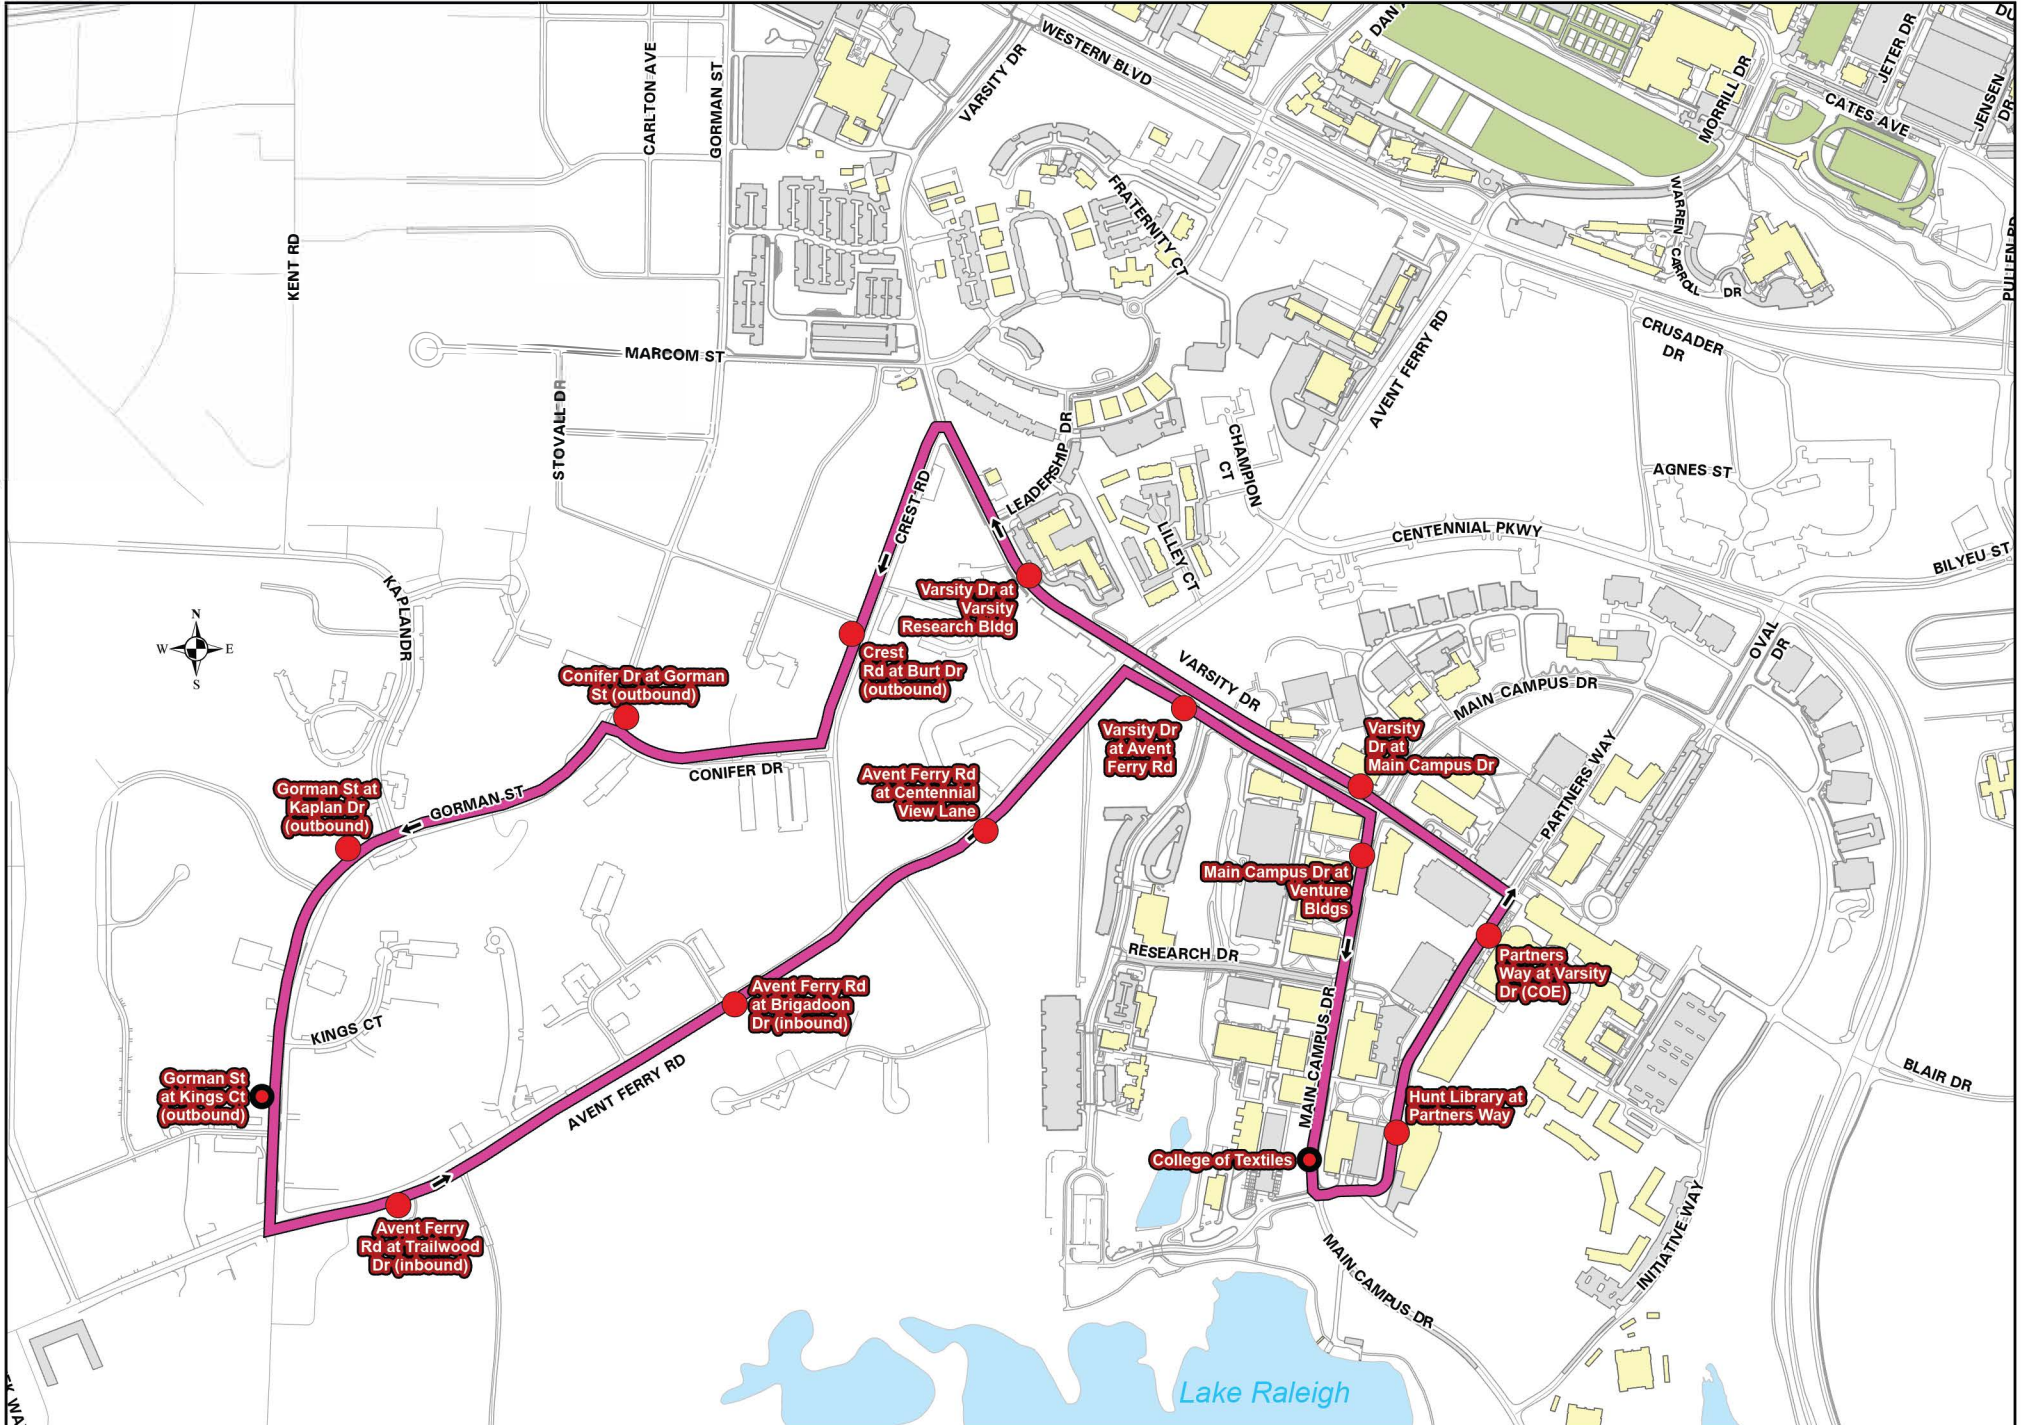

Wolfline Spring 2025 Route 42

Route 42 - Centennial Campus, Avent Ferry Rd, Gorman St

Spring '25
Weekday

Stops in **BOLD** have scheduled layovers and departures. All other times are estimated.