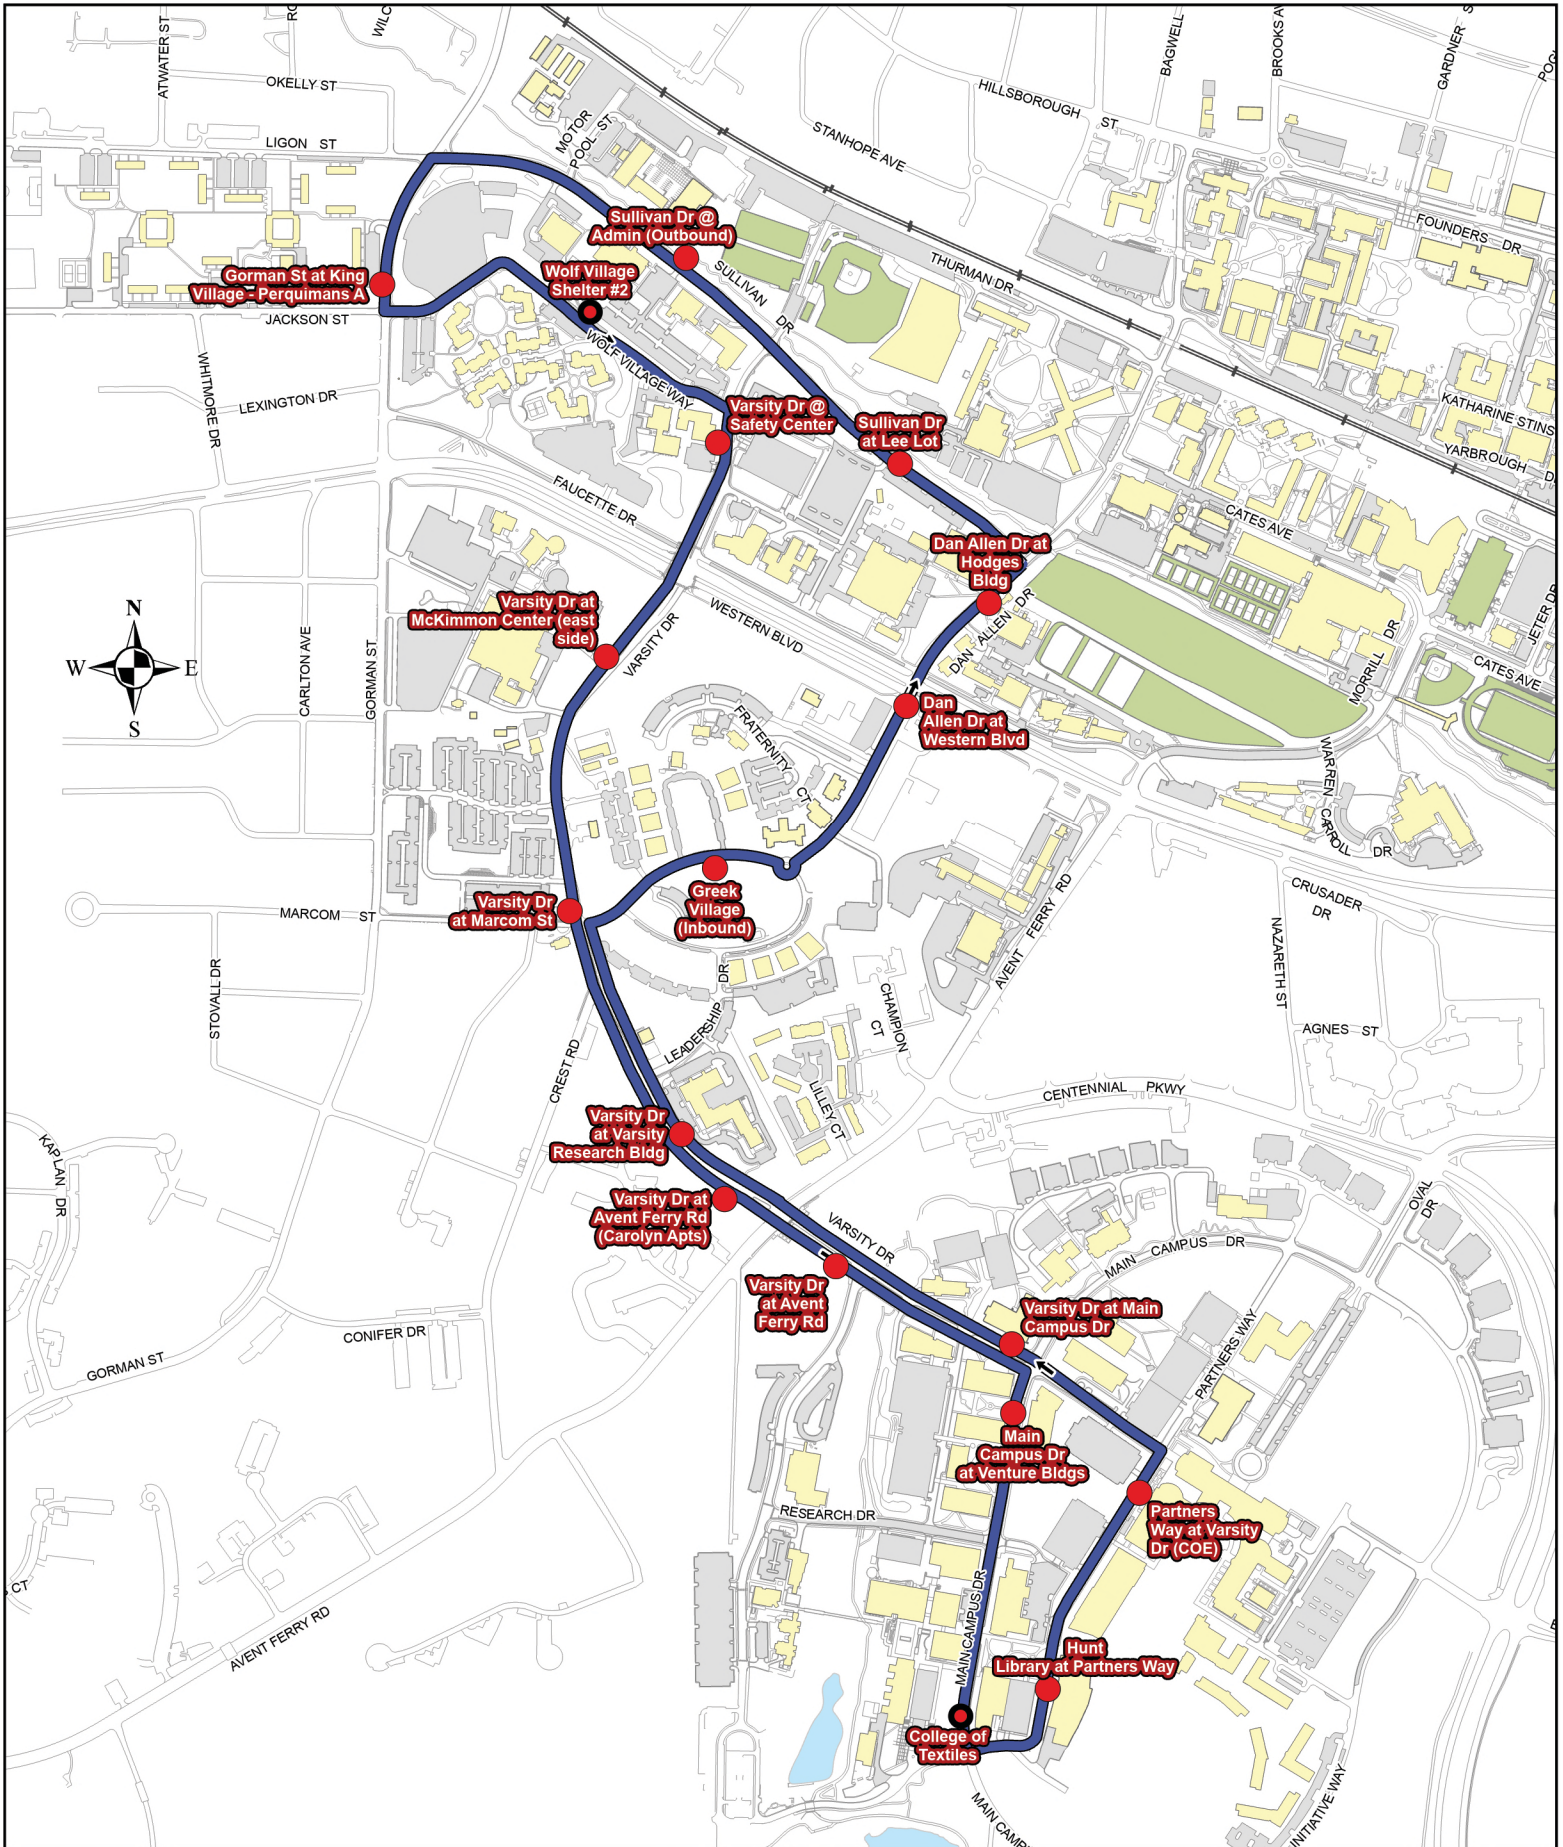

# Route 43 - Wolf Village, Varsity Dr, Centennial Campus

Spring '25  
Weekday

Stops in **BOLD** have scheduled layovers and departures. All other times are estimated.

## Centennial Campus → West Campus

\* Bus 1 ends service at 9:58 PM, Bus 2 ends service at 5:58 PM