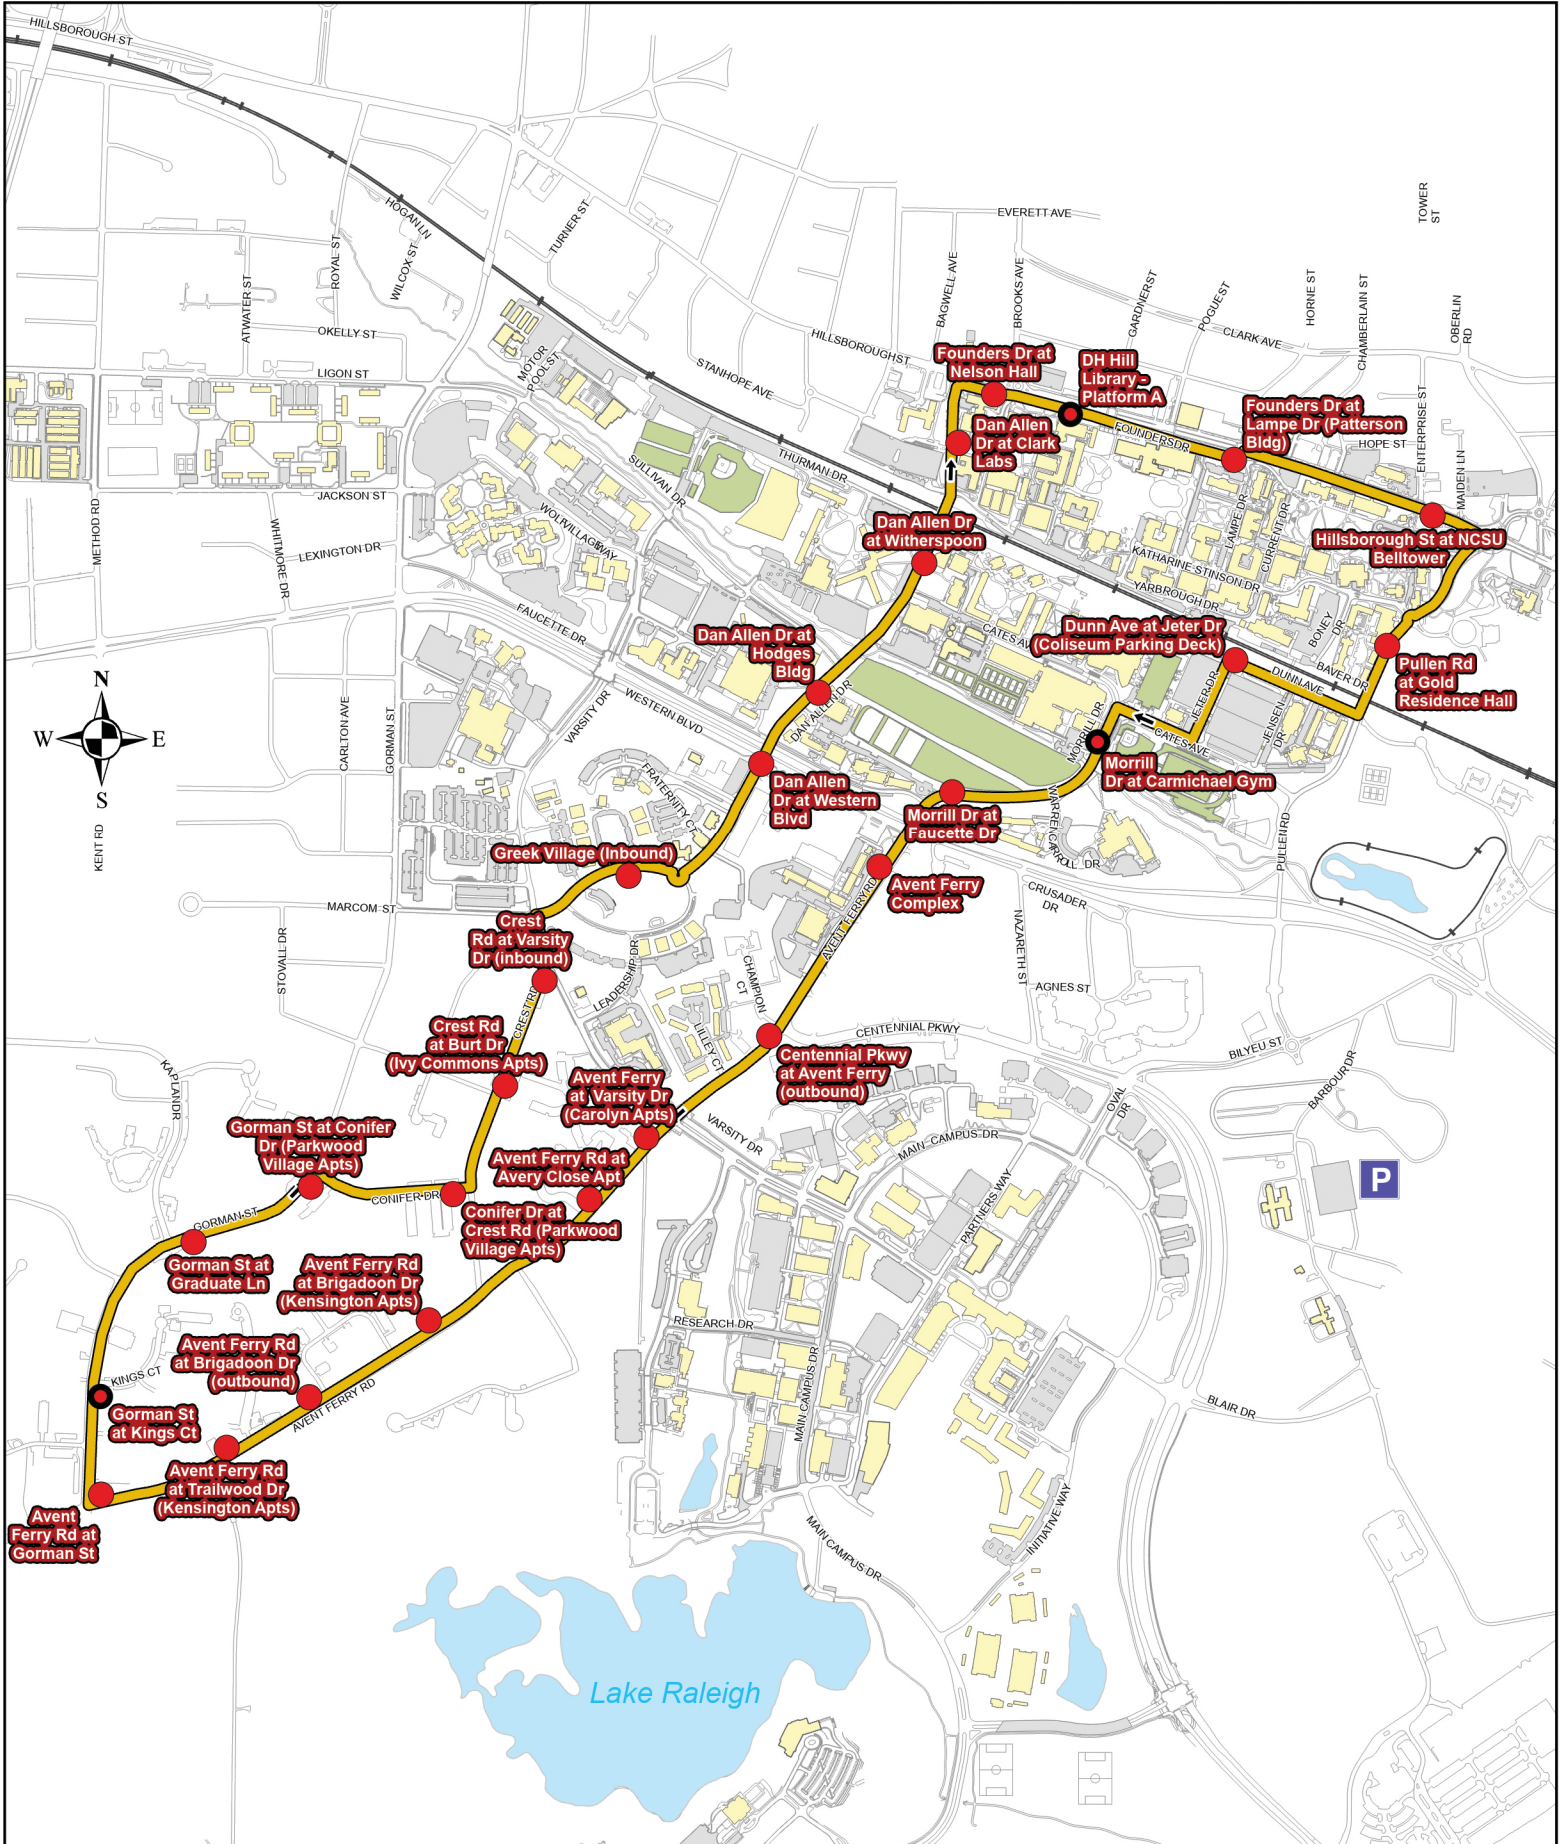

# Wolfline Spring 2025 Route 52

# Route 52 - Gorman St, Avent Ferry Rd, Talley, North Campus

Spring '25  
Weekday

Stops in **BOLD** have scheduled layovers and departures. All other times are estimated.

## Gorman St → North Campus

\*Bus 1 ends service at 8:15 PM, Bus 2 ends service at 8:15 PM, Bus 3 ends service at 1:08 AM