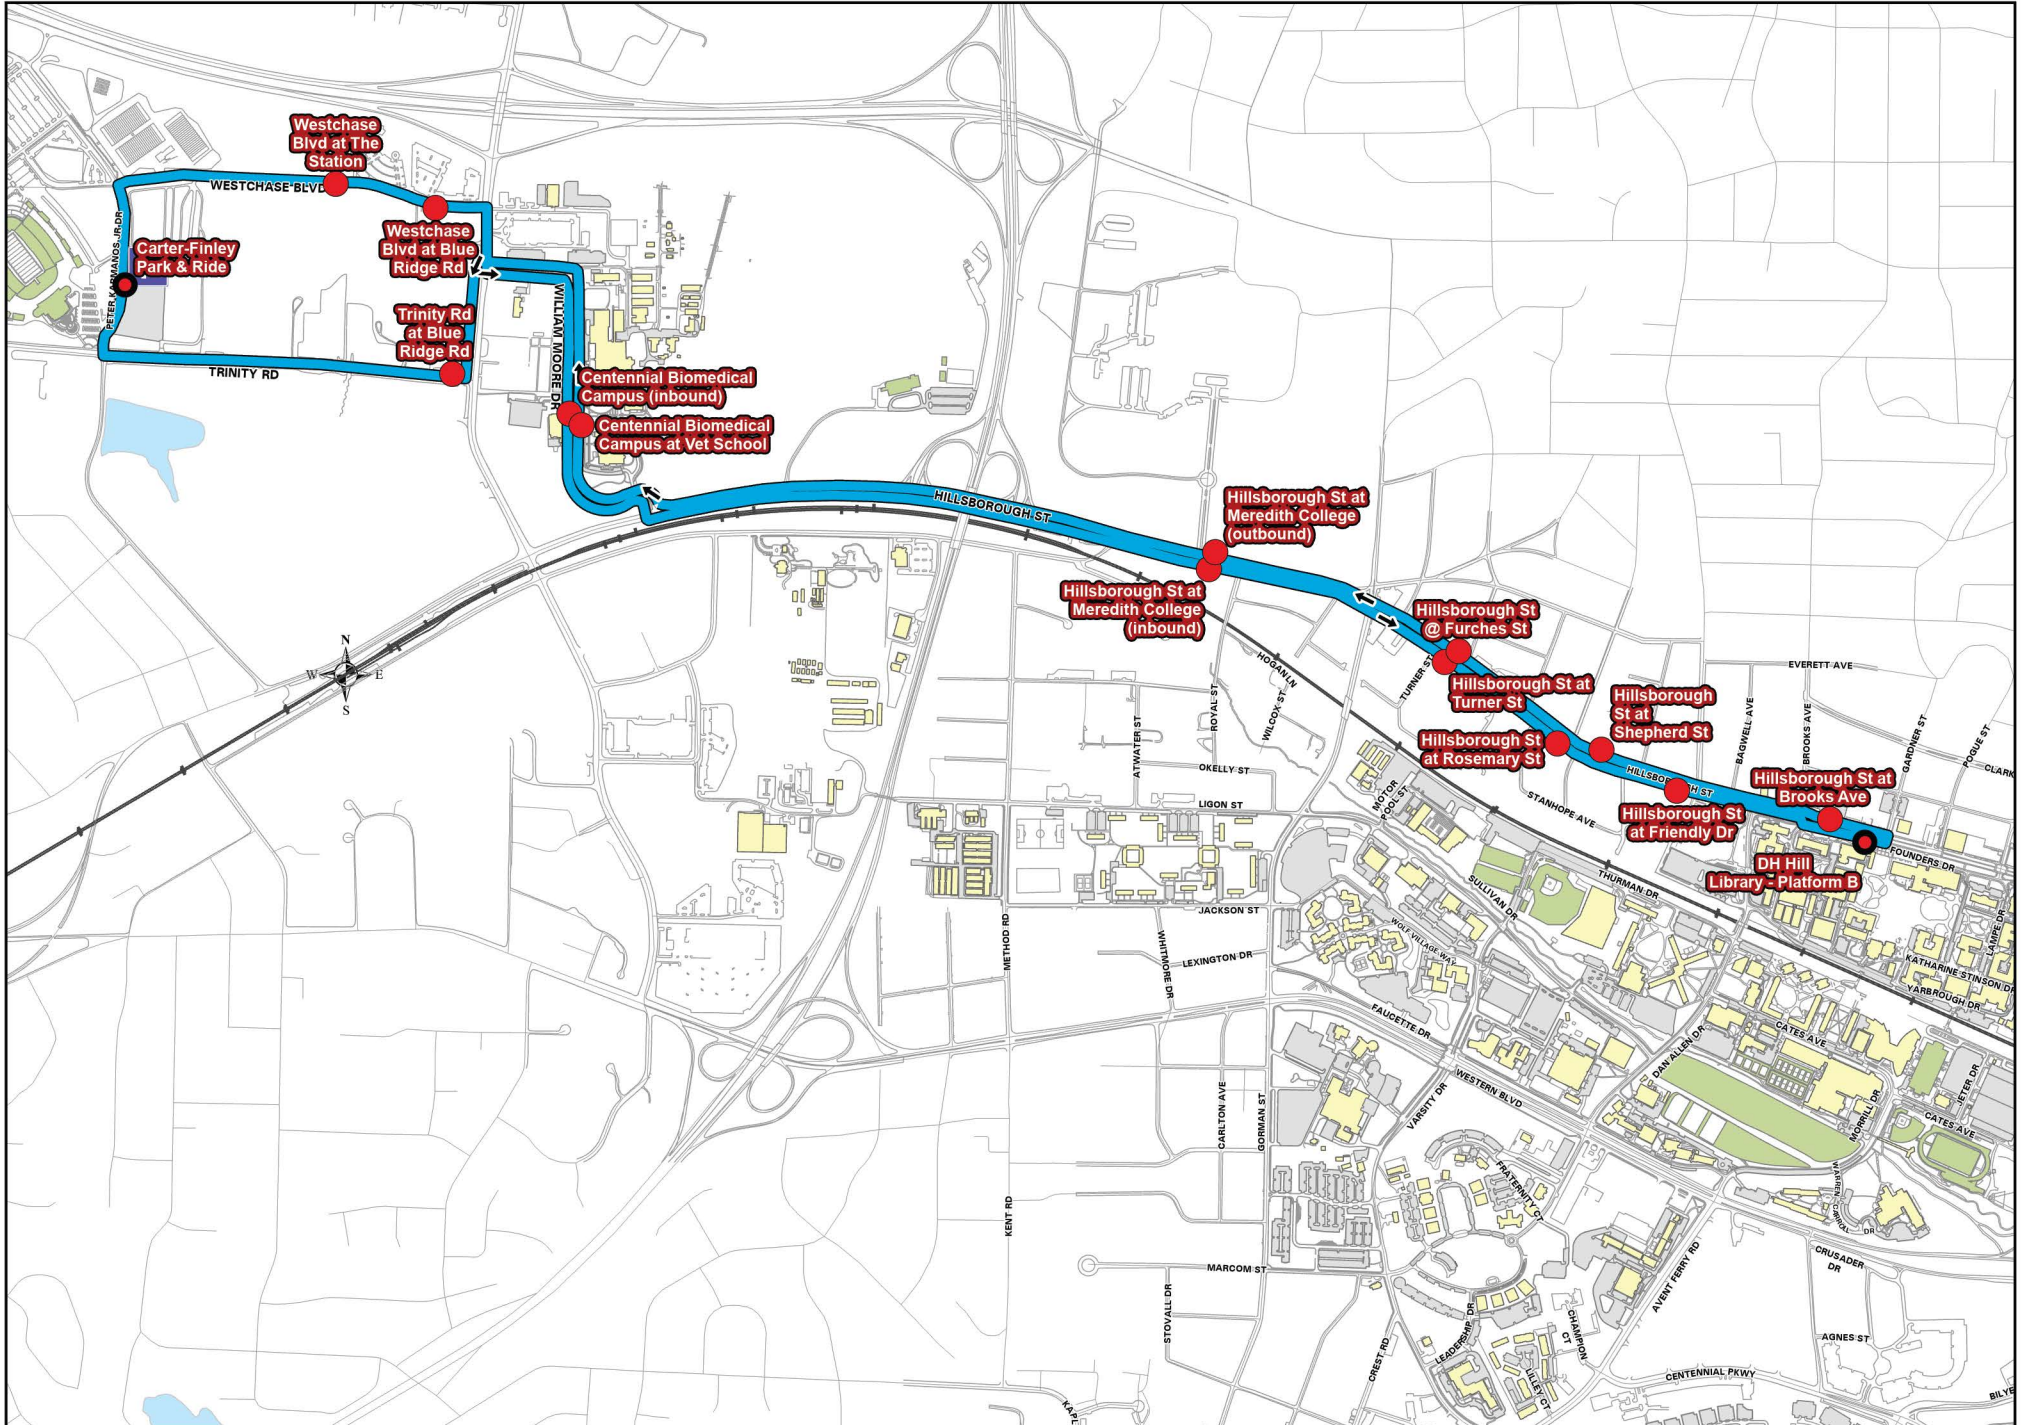

Wolfline Spring 2025 Route 60

Route 60 - Carter Finley P&R, Vet School, North Campus

Spring '25
Limited

Stops in **BOLD** have scheduled layovers and departures. All other times are estimated.

Carter Finley → North Campus

* Bus 1 ends service at 6:57 PM