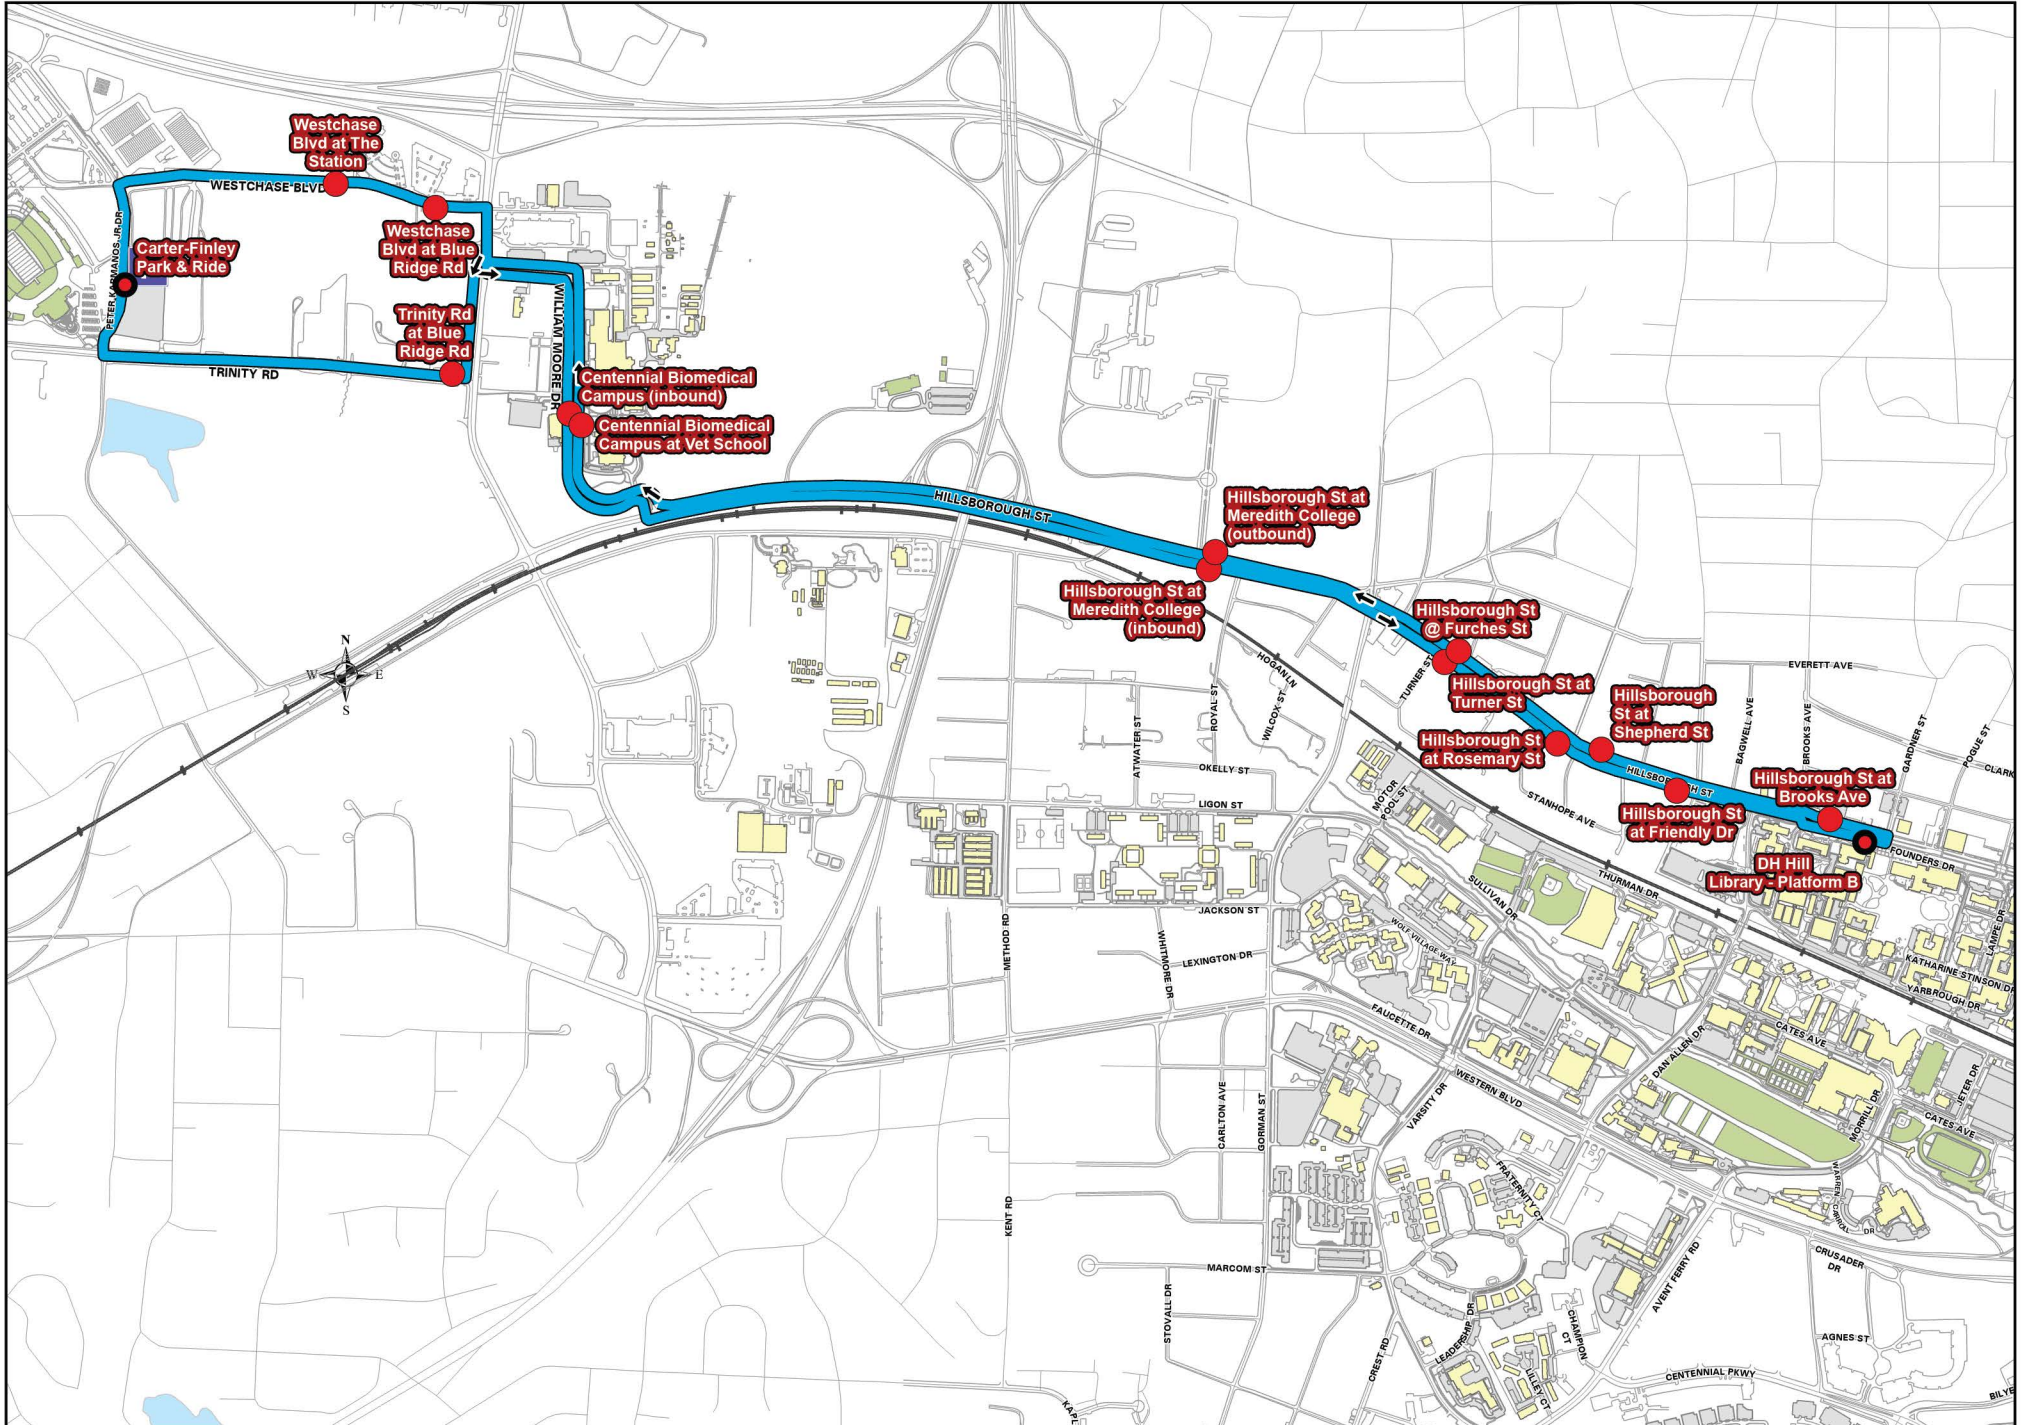

Wolfline Spring 2025 Route 60

Route 60 - Carter Finley P&R, Vet School, North Campus

Spring '25
Weekday

Stops in **BOLD** have scheduled layovers and departures. All other times are estimated.

Carter Finley → North Campus

* Bus 2 ends service at 6:09 PM, Bus 1 ends service at 10:41 PM