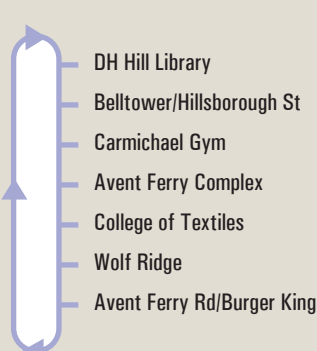

ROUTE 41

7:00 am – 6:15 pm, 11 minute frequency
6:15 pm – 9:15 pm, 22 minute frequency
9:15 pm – 1:00 am, 44 minute frequency
Limited Service 7:00 am – 7:00 pm, 44 minute frequency
8:30 am – 1:00 am, 44 minute frequency (Weekend Only)