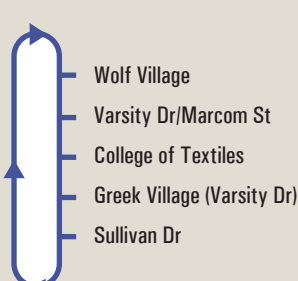

ROUTE 43

7:15 am – 6:00 pm, 16 minute frequency
6:00 pm – 10:00 pm, 32 minute frequency