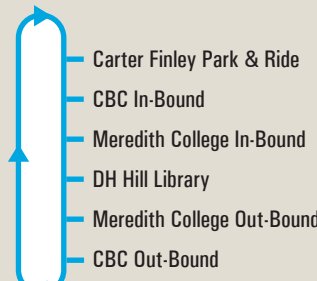

ROUTE 60

7:00 am – 6:00 pm, 16 minute frequency
6:00 pm – 10:45 pm, 32 minute frequency
Limited Service 7:00 am – 7:00 pm, 32 minute frequency