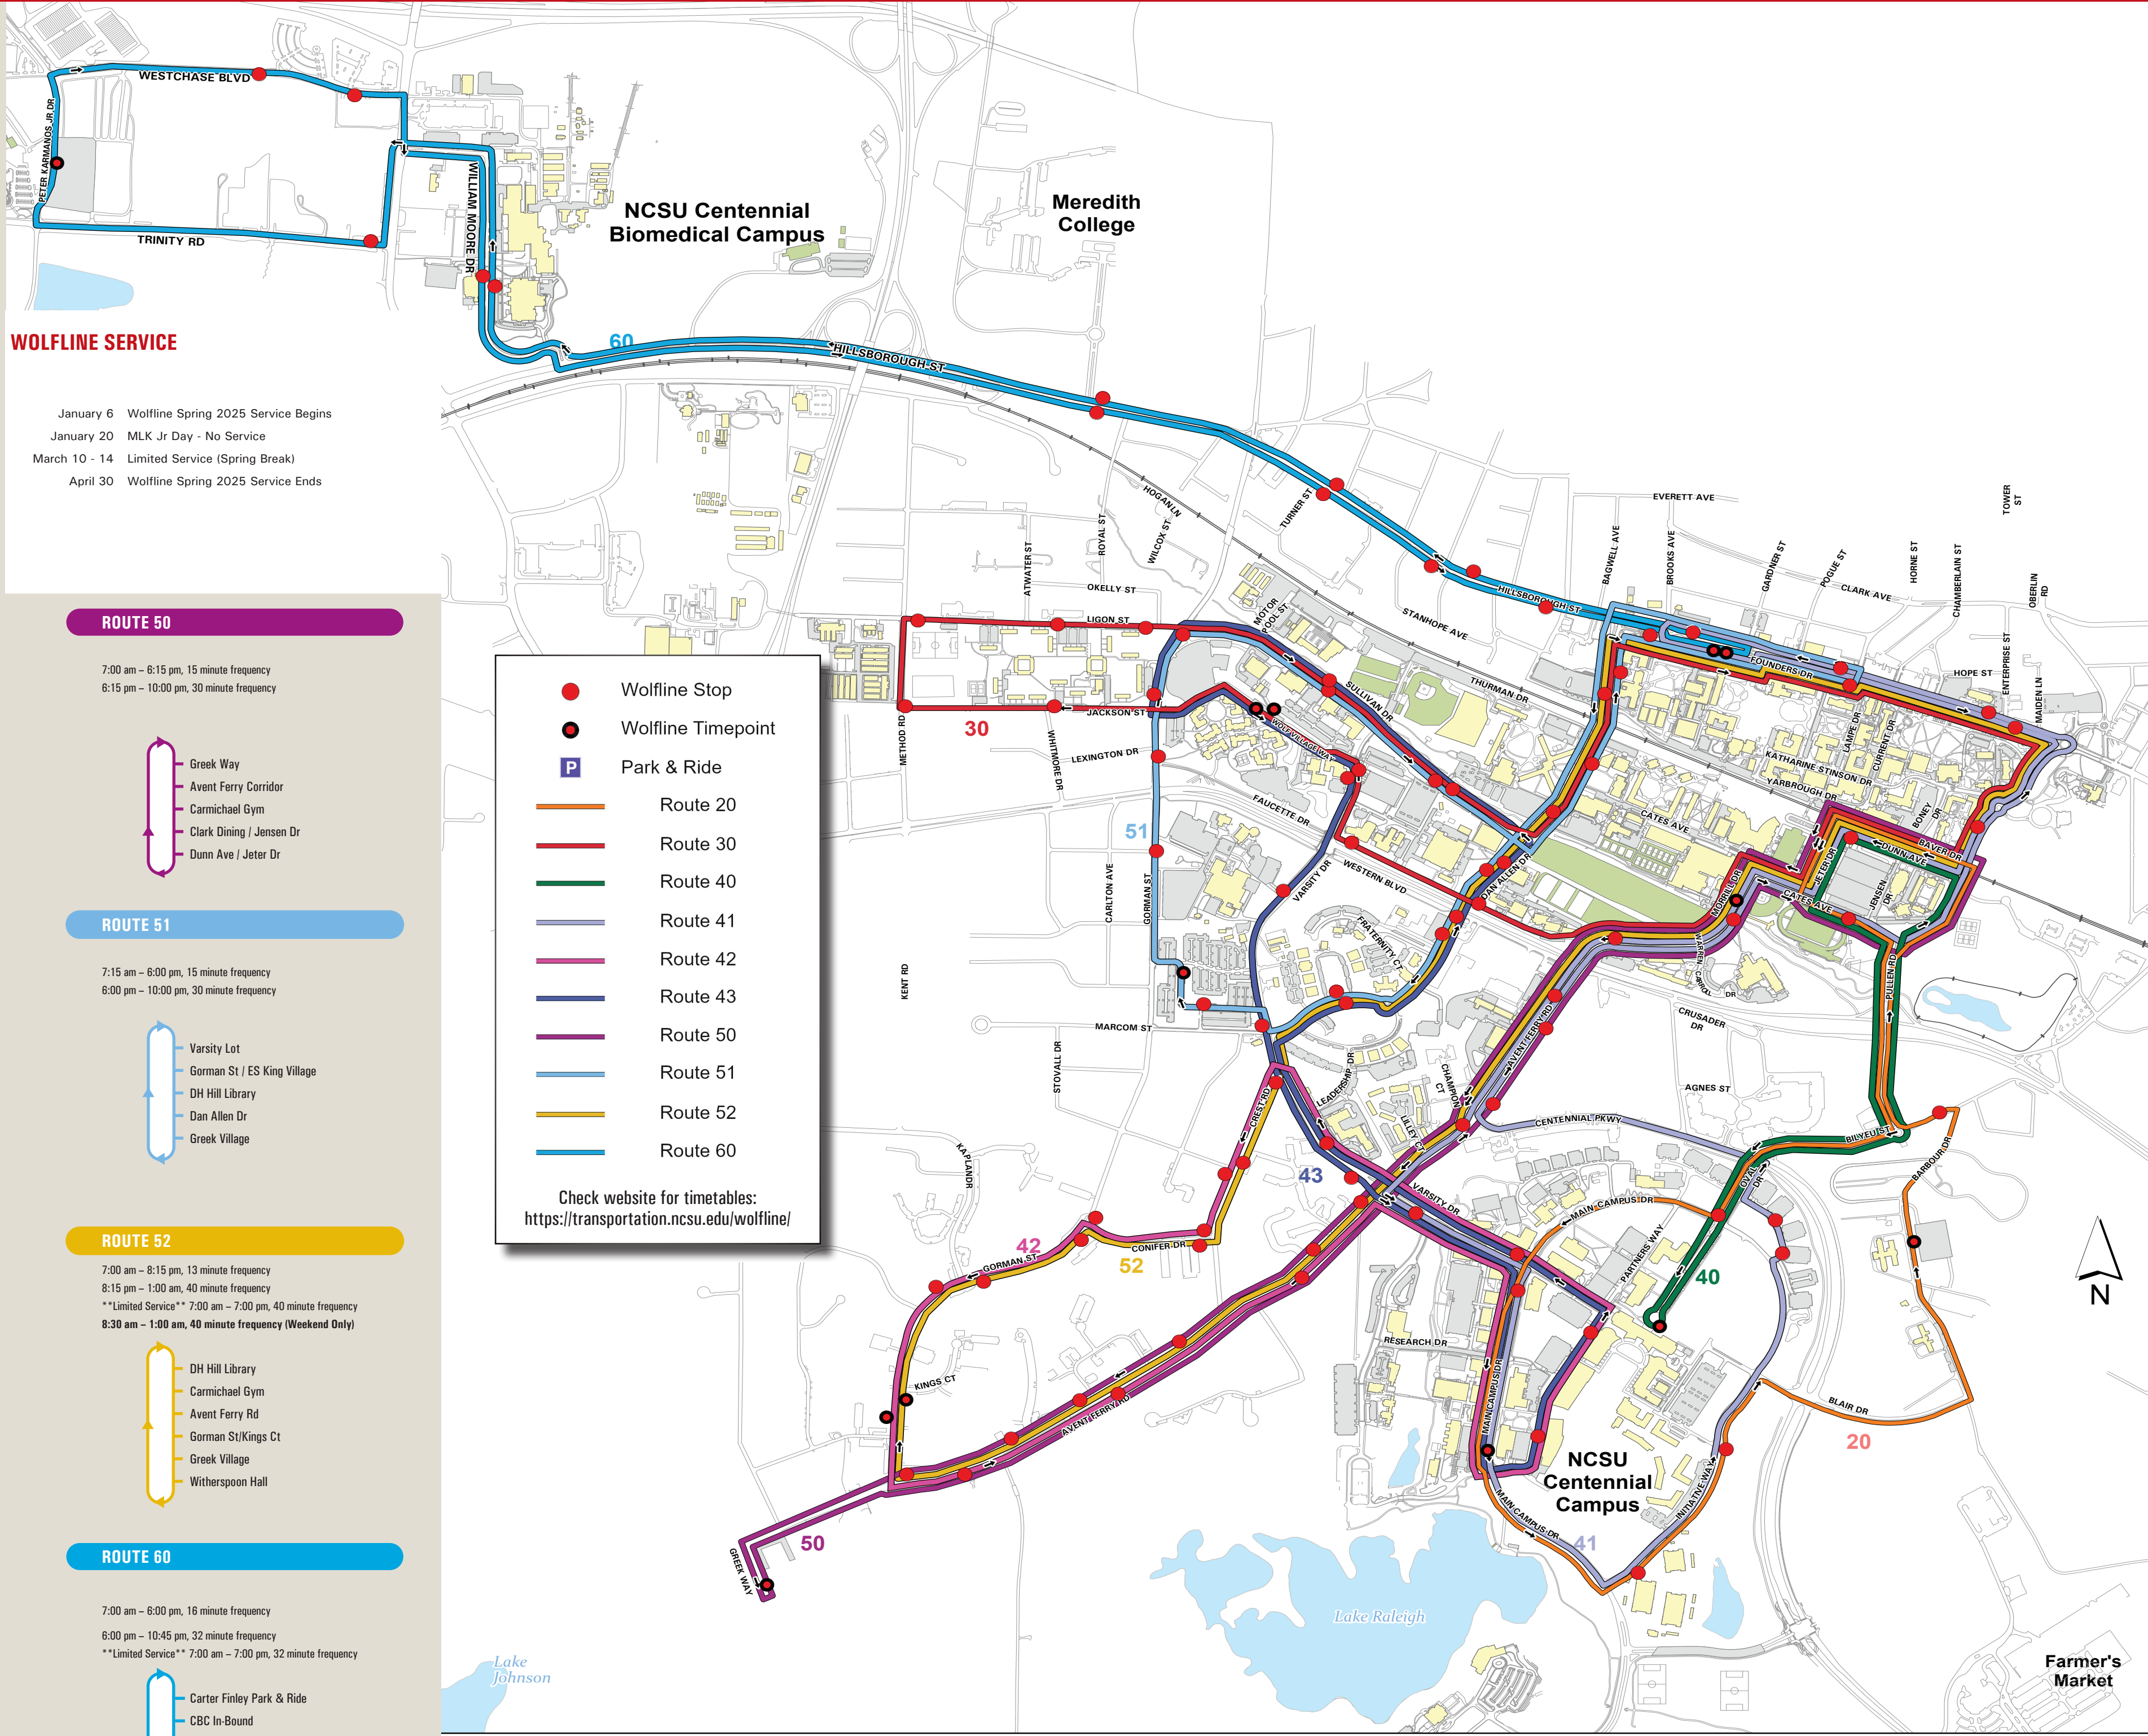

ROUTE 20

7:00 am – 6:15 pm, 13 minute frequency
6:15 pm – 10:00 pm, 27 minute frequency
Limited Service 7:00 am – 7:00 pm, 27 minute frequency

ROUTE 30

7:00 am – 8:00 pm, 11 minute frequency
8:00 pm – 1:00 am, 34 minute frequency
Limited Service 7:00 am – 7:00 pm, 34 minute frequency
8:30 am – 1:00 am, 34 minute frequency (Weekend Only)

ROUTE 40

7:00 am – 7:45 am, 18 minute frequency
7:45 am – 7:45 pm, 6 minute frequency
7:45 pm – 10:00 pm, 18 minute frequency

ROUTE 41

7:00 am – 6:15 pm, 11 minute frequency
6:15 pm – 9:15 pm, 22 minute frequency
9:15 pm – 1:00 am, 44 minute frequency
Limited Service 7:00 am – 7:00 pm, 44 minute frequency
8:30 am – 1:00 am, 44 minute frequency (Weekend Only)

ROUTE 42

7:00 am – 6:00 pm, 12 minute frequency
6:00 pm – 1:00 am, 24 minute frequency

ROUTE 43

7:15 am – 6:00 pm, 16 minute frequency
6:00 pm – 10:00 pm, 32 minute frequency

ROUTE 50

7:00 am – 6:15 pm, 15 minute frequency
6:15 pm – 10:00 pm, 30 minute frequency

ROUTE 51

7:15 am – 6:00 pm, 15 minute frequency
6:00 pm – 10:00 pm, 30 minute frequency

ROUTE 52

7:00 am – 8:15 pm, 13 minute frequency
8:15 pm – 1:00 am, 40 minute frequency
Limited Service 7:00 am – 7:00 pm, 40 minute frequency
8:30 am – 1:00 am, 40 minute frequency (Weekend Only)

ROUTE 60

7:00 am – 6:00 pm, 16 minute frequency
6:00 pm – 10:45 pm, 32 minute frequency
Limited Service 7:00 am – 7:00 pm, 32 minute frequency

WOLFLINE SERVICE

January 6 Wolfline Spring 2025 Service Begins
January 20 MLK Jr Day - No Service
March 10 - 14 Limited Service (Spring Break)
April 30 Wolfline Spring 2025 Service Ends

- Wolfline Stop
- Wolfline Timepoint
- P Park & Ride
- Route 20
- Route 30
- Route 40
- Route 41
- Route 42
- Route 43
- Route 50
- Route 51
- Route 52
- Route 60

Check website for timetables:
<https://transportation.ncsu.edu/wolfline/>

WOLFLINE IS OPEN TO THE PUBLIC