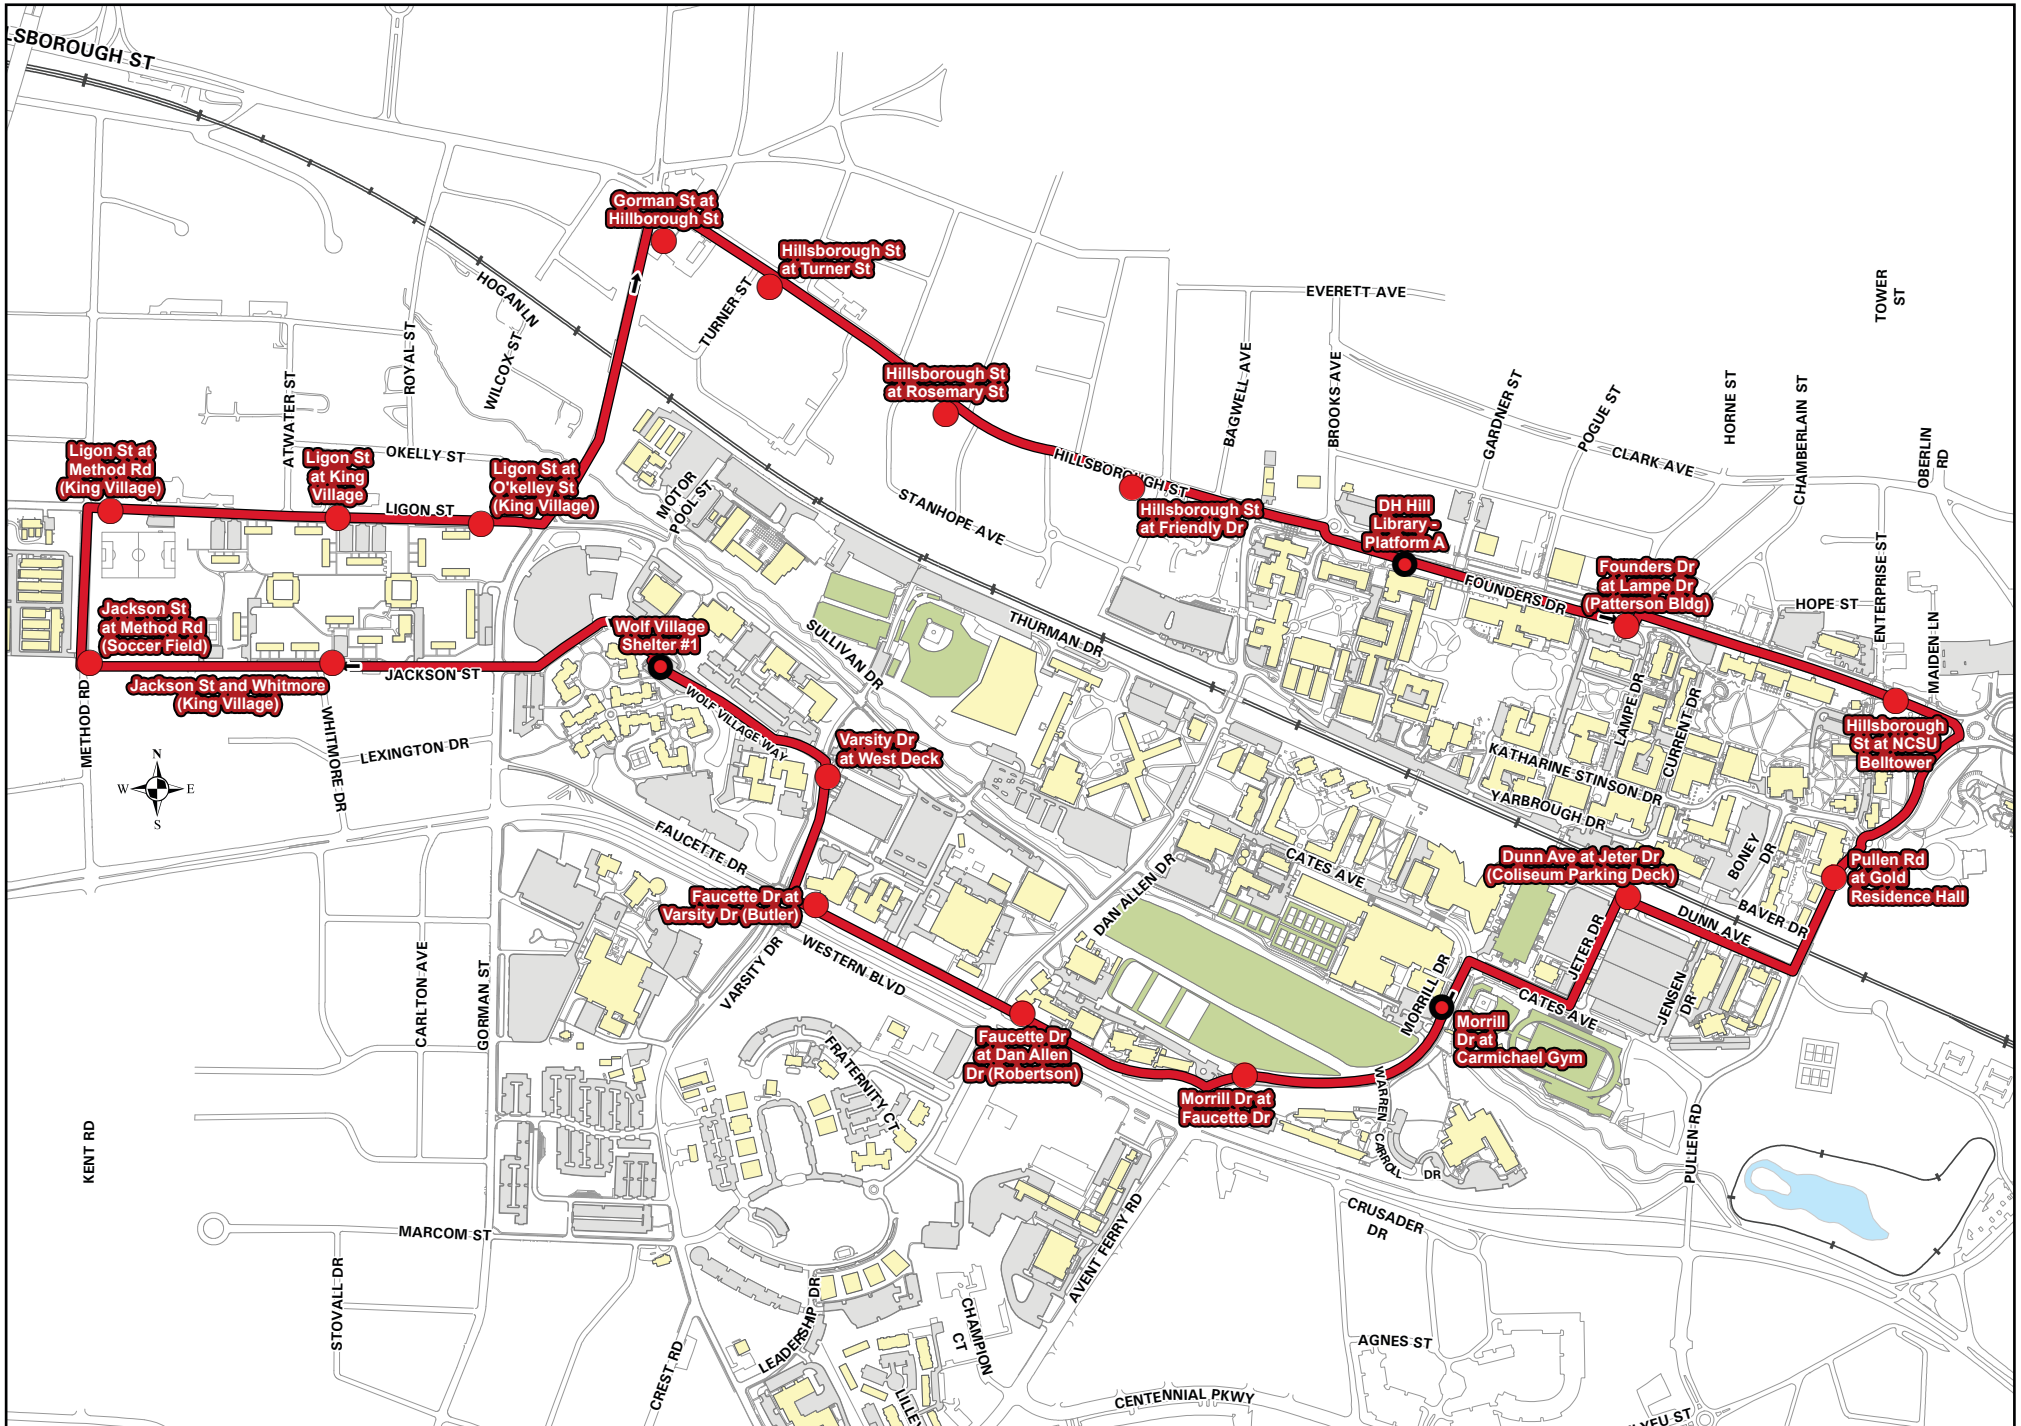

Wolfline Fall 2024 Route 30

Route 30 - Wolf Village, DH Hill Library, Talley Fall '24
Weekday

Stops in **BOLD** have scheduled departures. All other times are estimated.