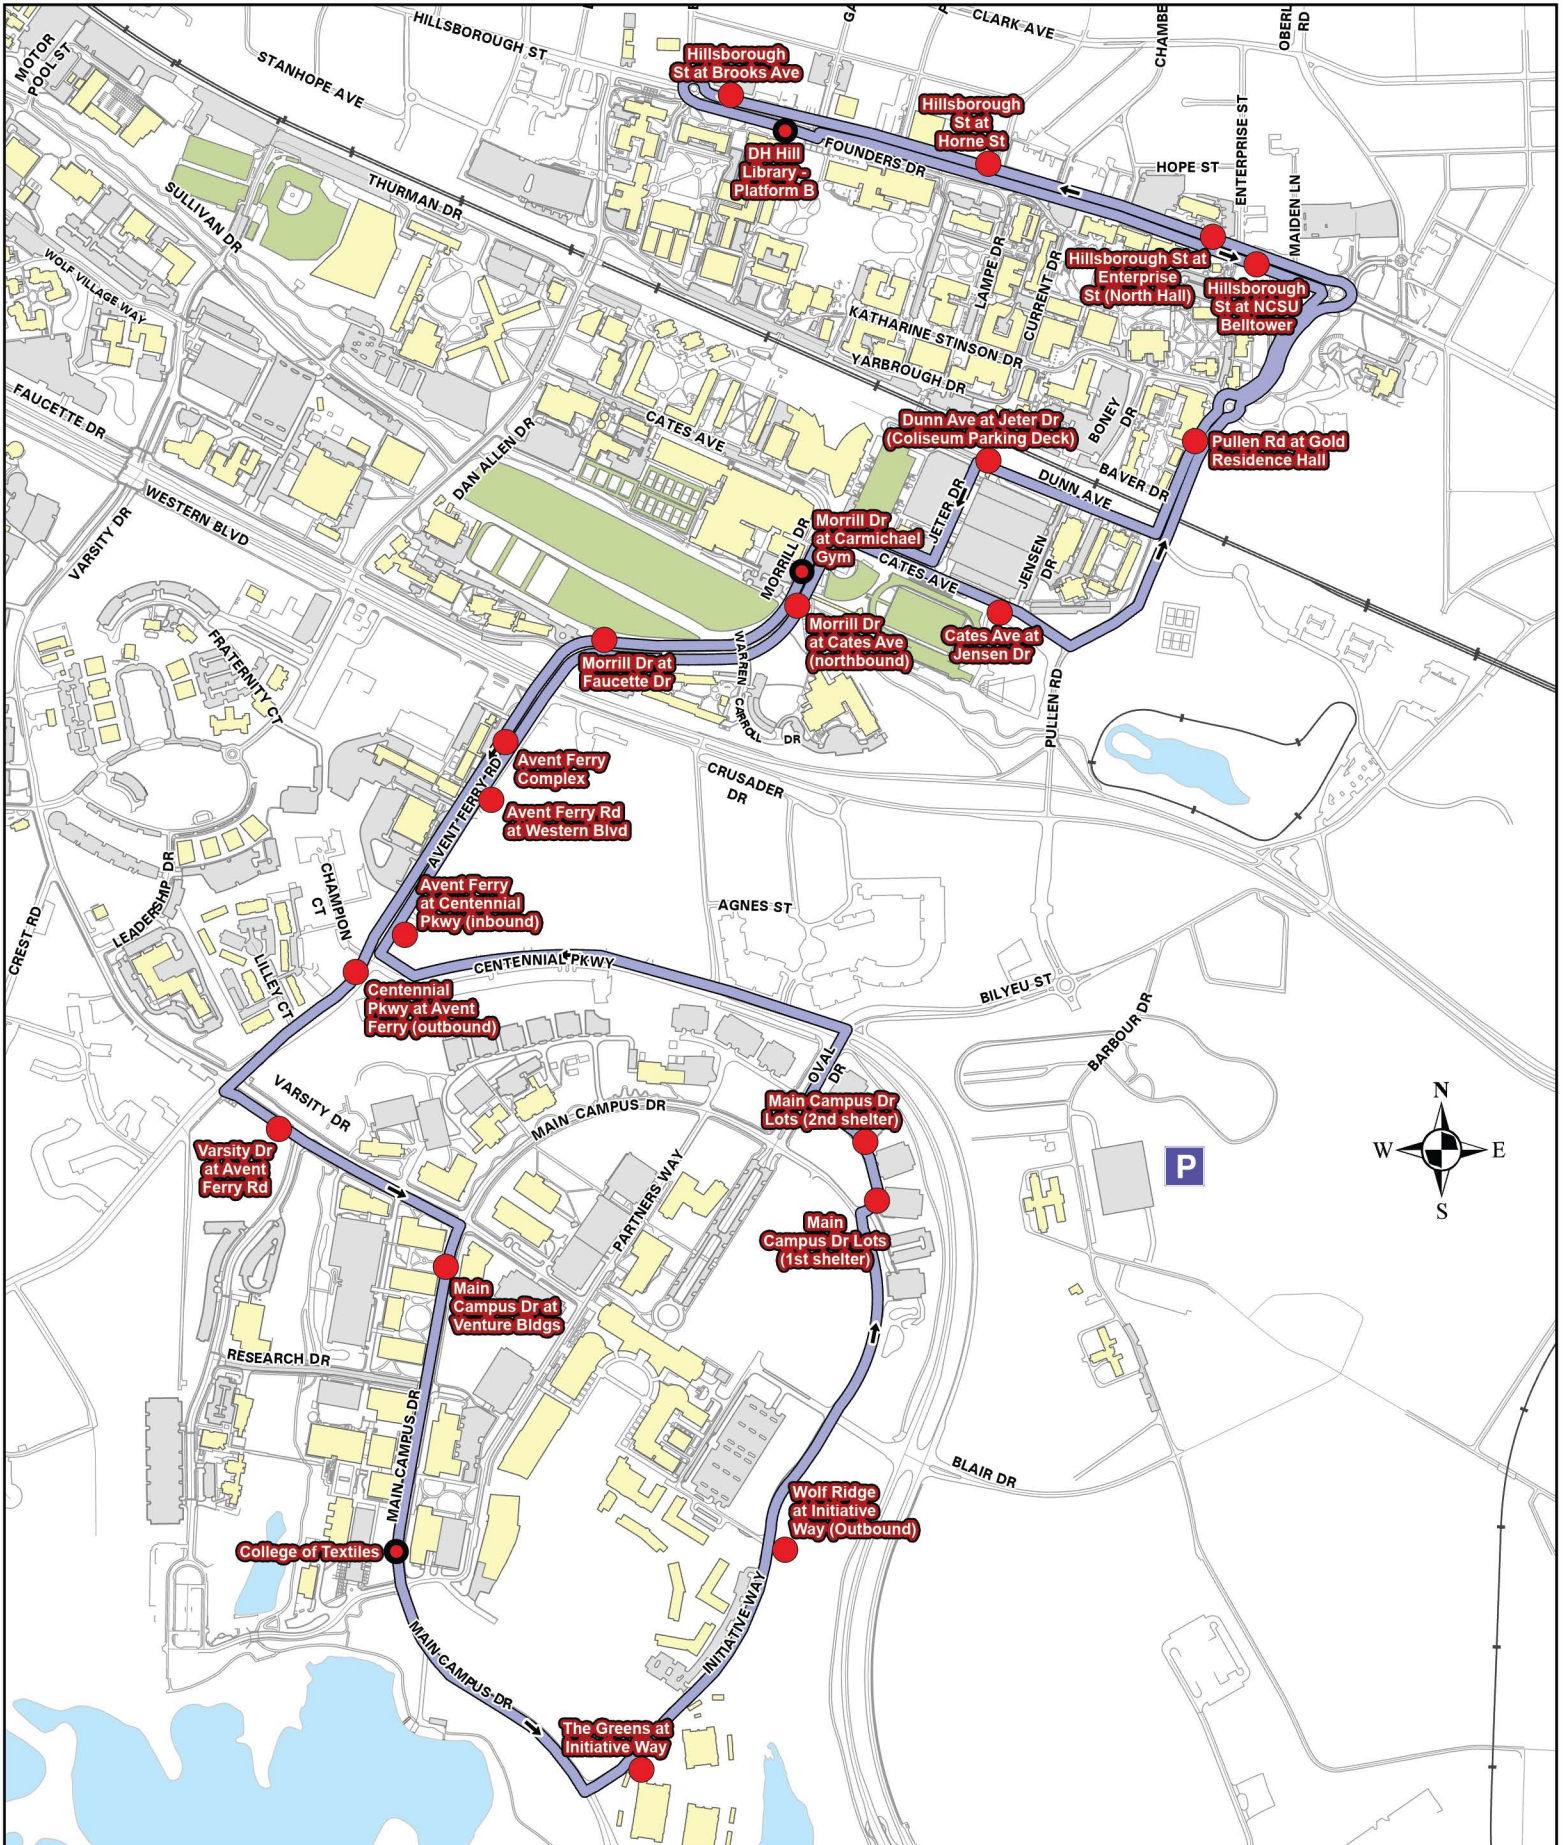

Wolfline Fall 2024

Route 41

Route 41 - DH Hill Library, Talley, Centennial Campus

Fall '24
Limited

Stops in **BOLD** have scheduled layovers and departures. All other times are estimated.

North Campus → Centennial Campus

Centennial Campus → North Campus

Bus #

	DH Hill Library Platform B	Carmichael Gym	Avent Ferry Complex	College of Textiles	College of Textiles	Avent Ferry at Cent. Pkwy	Cates at Jensen	DH Hill Library Platform B
	<i>Scheduled Departure</i>	<i>Scheduled Departure</i>	<i>Estimated Departure</i>	<i>Estimated Arrival</i>	<i>Scheduled Departure</i>	<i>Estimated Departure</i>	<i>Estimated Departure</i>	<i>Estimated Arrival</i>
	44 Minute Frequency							
1	7:00 AM	7:10 AM	7:13 AM	7:18 AM	7:19 AM	7:28 AM	7:32 AM	7:40 AM
1	7:44 AM	7:54 AM	7:57 AM	8:02 AM	8:03 AM	8:12 AM	8:16 AM	8:24 AM
1	8:28 AM	8:38 AM	8:41 AM	8:46 AM	8:47 AM	8:56 AM	9:00 AM	9:08 AM
1	9:12 AM	9:22 AM	9:25 AM	9:30 AM	9:31 AM	9:40 AM	9:44 AM	9:52 AM
1	9:56 AM	10:06 AM	10:09 AM	10:14 AM	10:15 AM	10:24 AM	10:28 AM	10:36 AM
1	10:40 AM	10:50 AM	10:53 AM	10:58 AM	10:59 AM	11:08 AM	11:12 AM	11:20 AM
1	11:24 AM	11:34 AM	11:37 AM	11:42 AM	11:43 AM	11:52 AM	11:56 AM	12:04 PM
1	12:08 PM	12:18 PM	12:21 PM	12:26 PM	12:27 PM	12:36 PM	12:40 PM	12:48 PM
1	12:52 PM	1:02 PM	1:05 PM	1:10 PM	1:11 PM	1:20 PM	1:24 PM	1:32 PM
1	1:36 PM	1:46 PM	1:49 PM	1:54 PM	1:55 PM	2:04 PM	2:08 PM	2:16 PM
1	2:20 PM	2:30 PM	2:33 PM	2:38 PM	2:39 PM	2:48 PM	2:52 PM	3:00 PM
1	3:04 PM	3:14 PM	3:17 PM	3:22 PM	3:23 PM	3:32 PM	3:36 PM	3:44 PM
1	3:48 PM	3:58 PM	4:01 PM	4:06 PM	4:07 PM	4:16 PM	4:20 PM	4:28 PM
1	4:32 PM	4:42 PM	4:45 PM	4:50 PM	4:51 PM	5:00 PM	5:04 PM	5:12 PM
1	5:16 PM	5:26 PM	5:29 PM	5:34 PM	5:35 PM	5:44 PM	5:48 PM	5:56 PM
1	6:00 PM	6:10 PM	6:13 PM	6:18 PM	6:19 PM	6:28 PM	6:32 PM	6:40 PM
1	6:44 PM	6:54 PM	6:57 PM	7:02 PM	-	-	-	-

* Bus 1 ends service at 7:02 PM