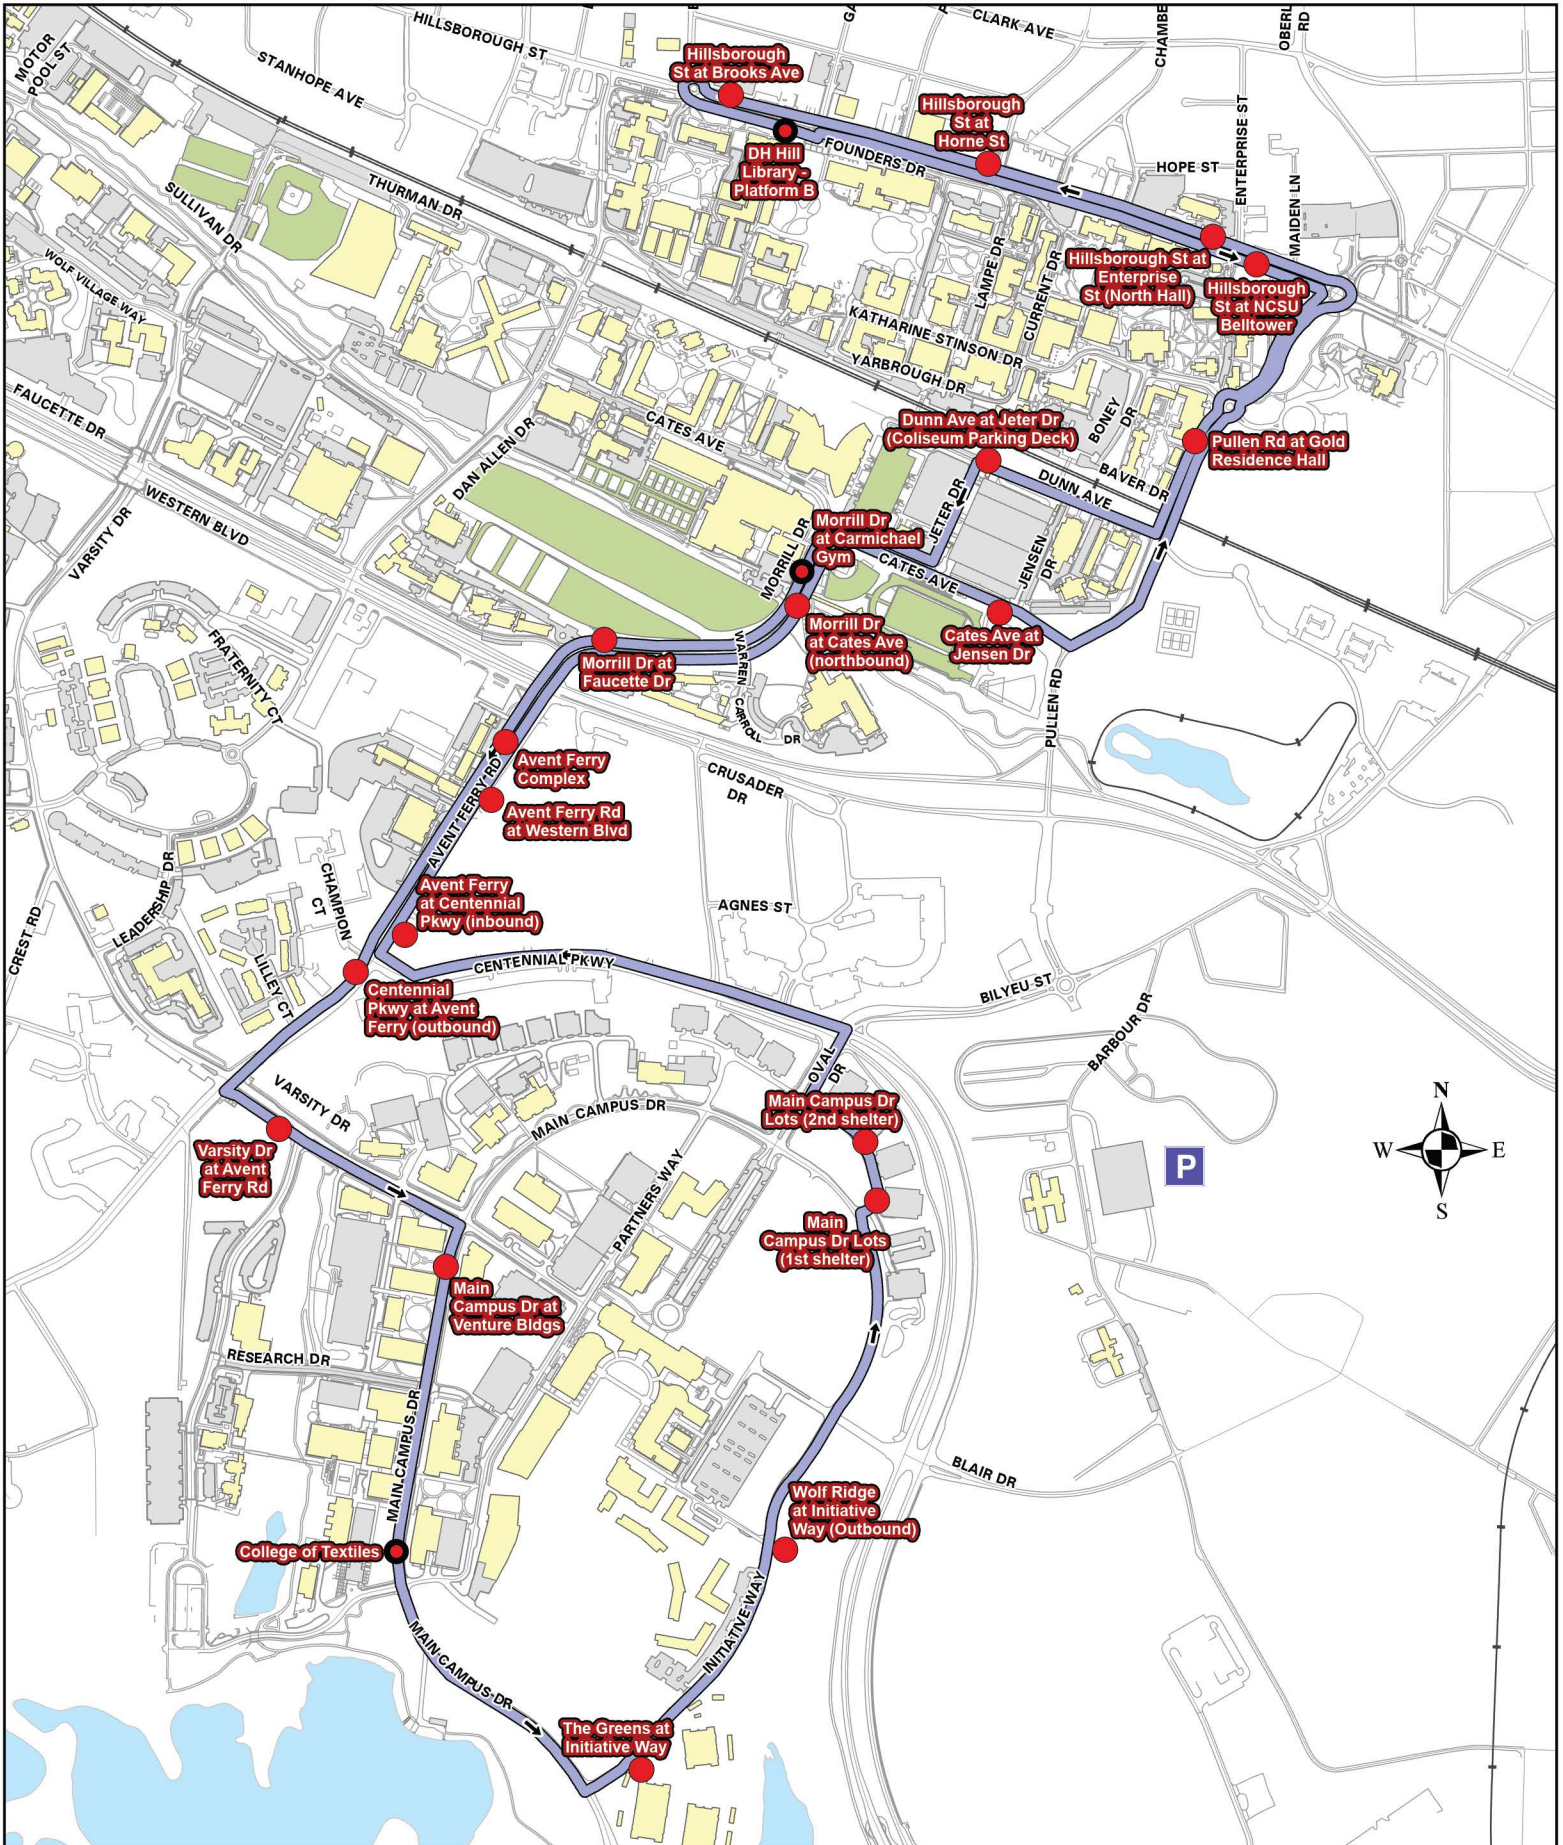

Wolfline Fall 2024

Route 41

Route 41 - DH Hill Library, Talley, Centennial Campus

Fall '24
Weekday

Stops in **BOLD** have scheduled layovers and departures. All other times are estimated.