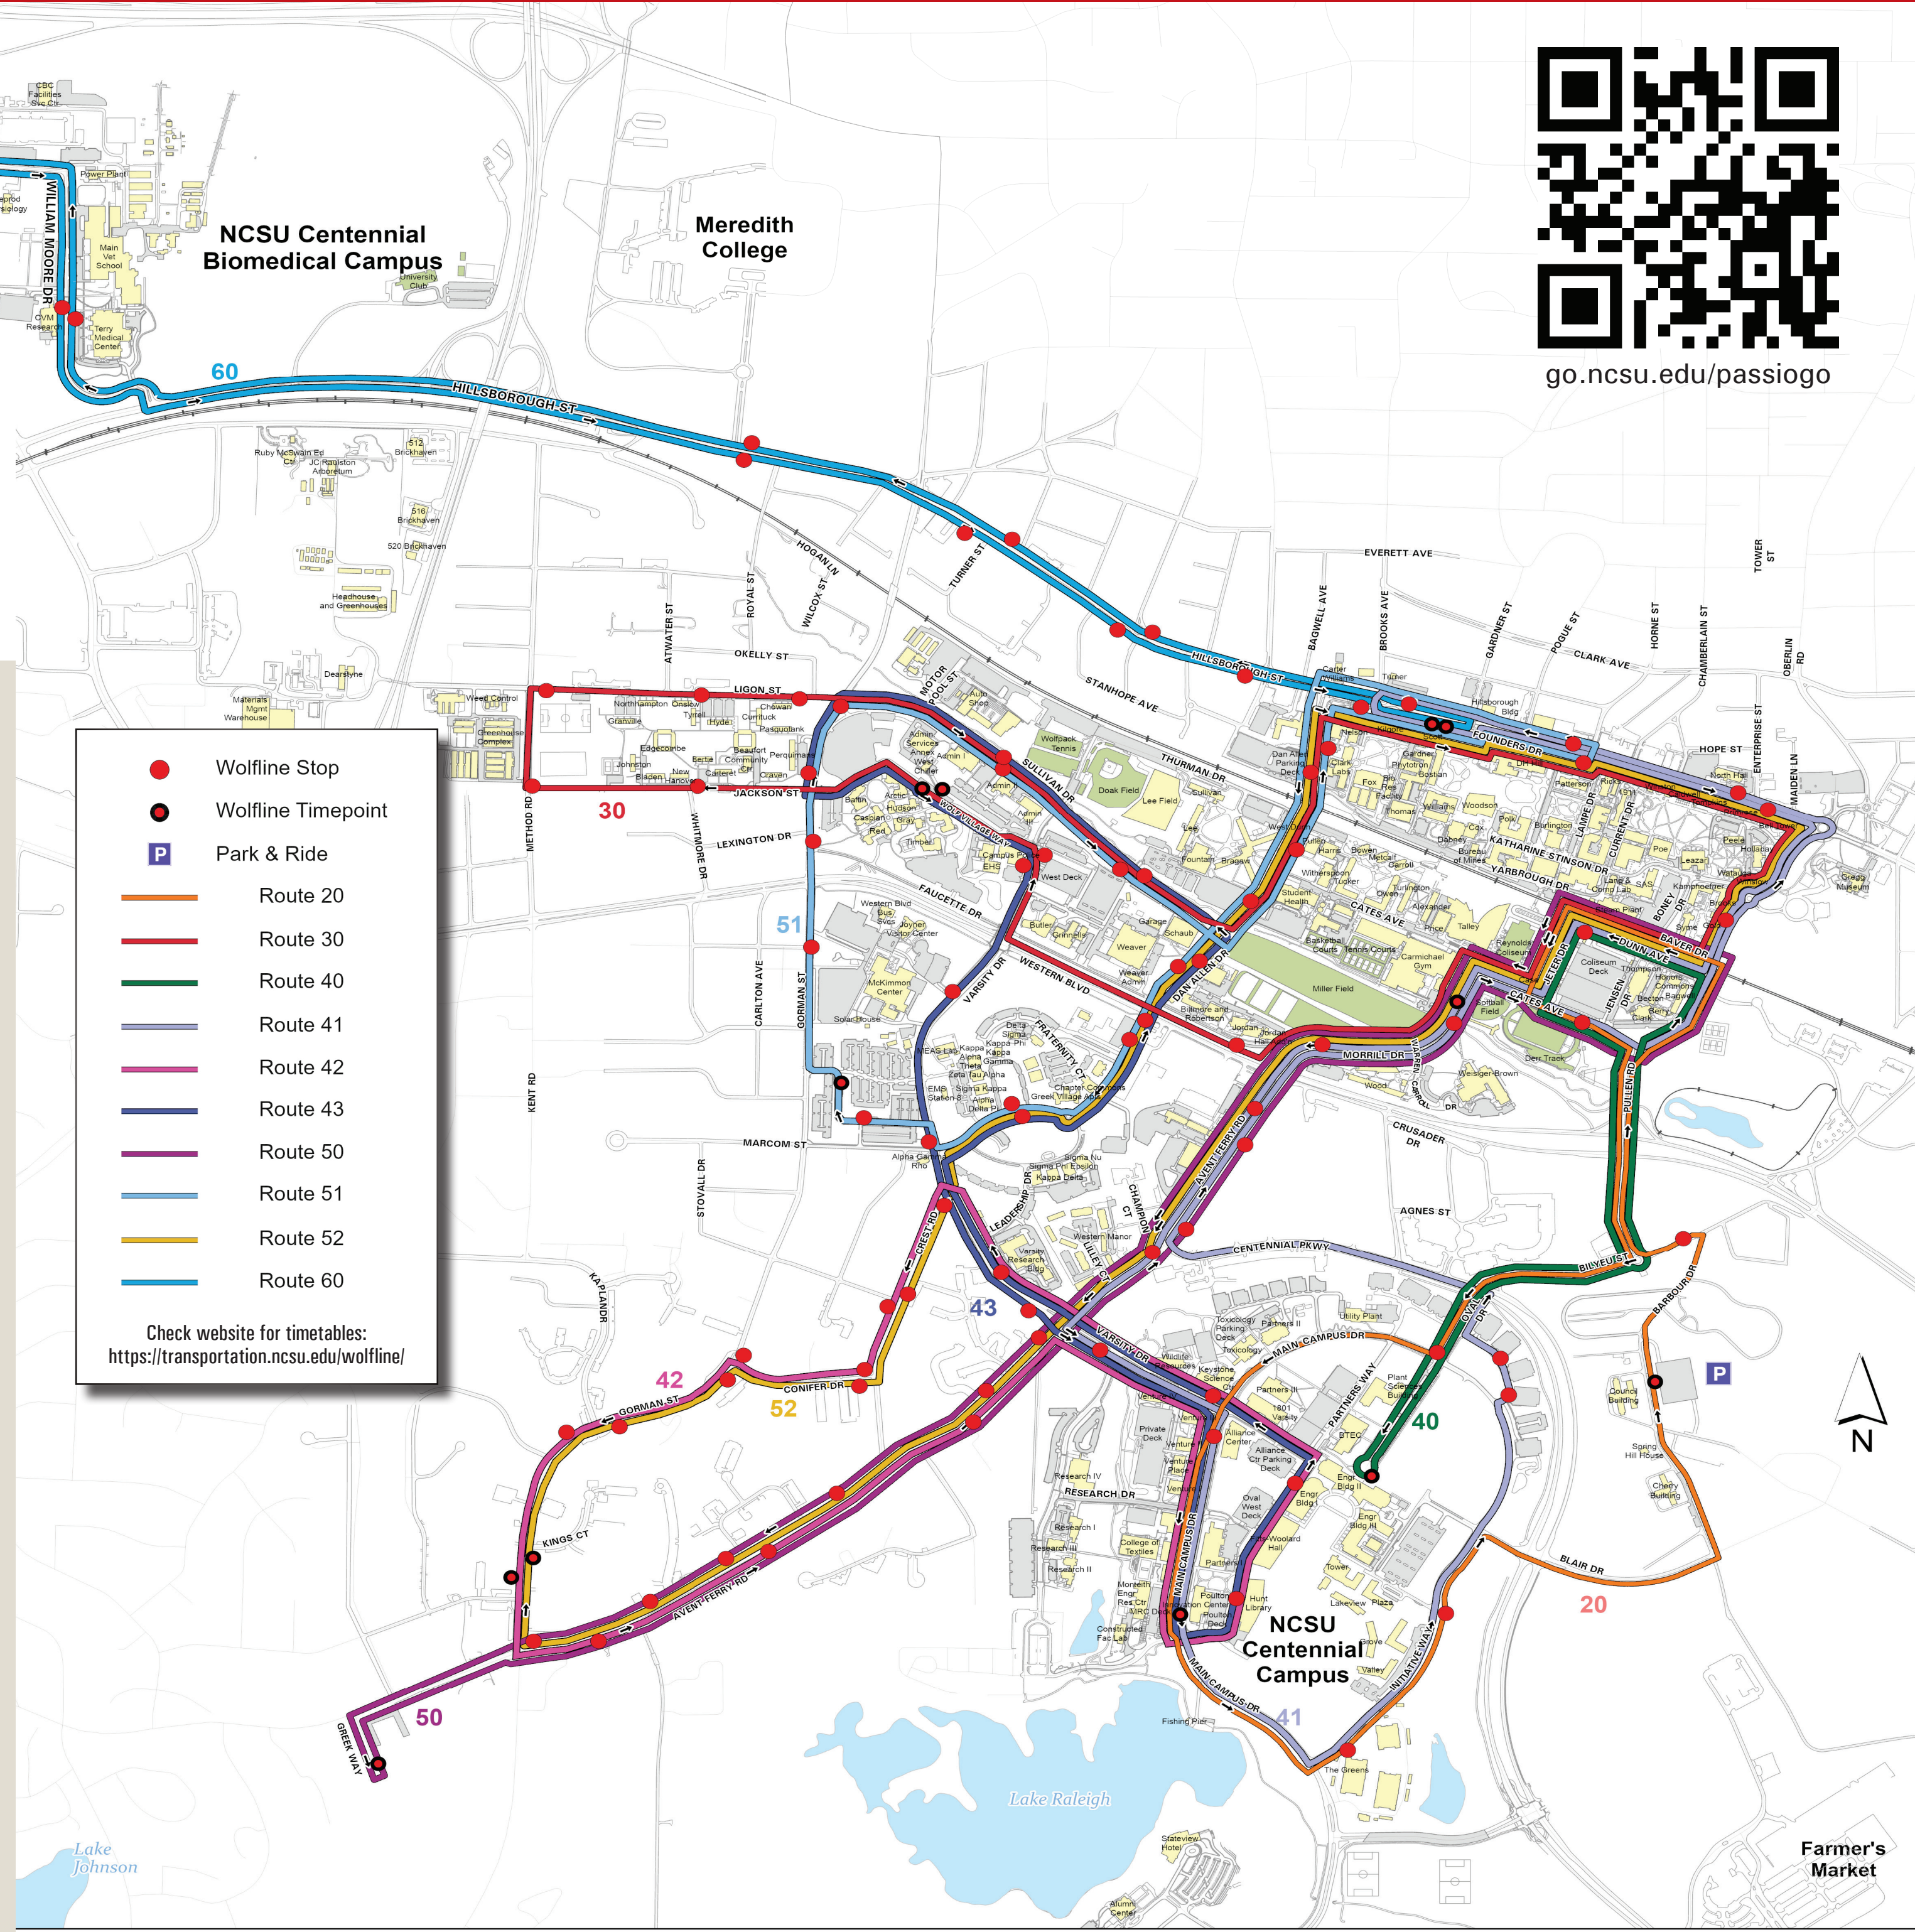

WOLFLINE IS OPEN TO THE PUBLIC