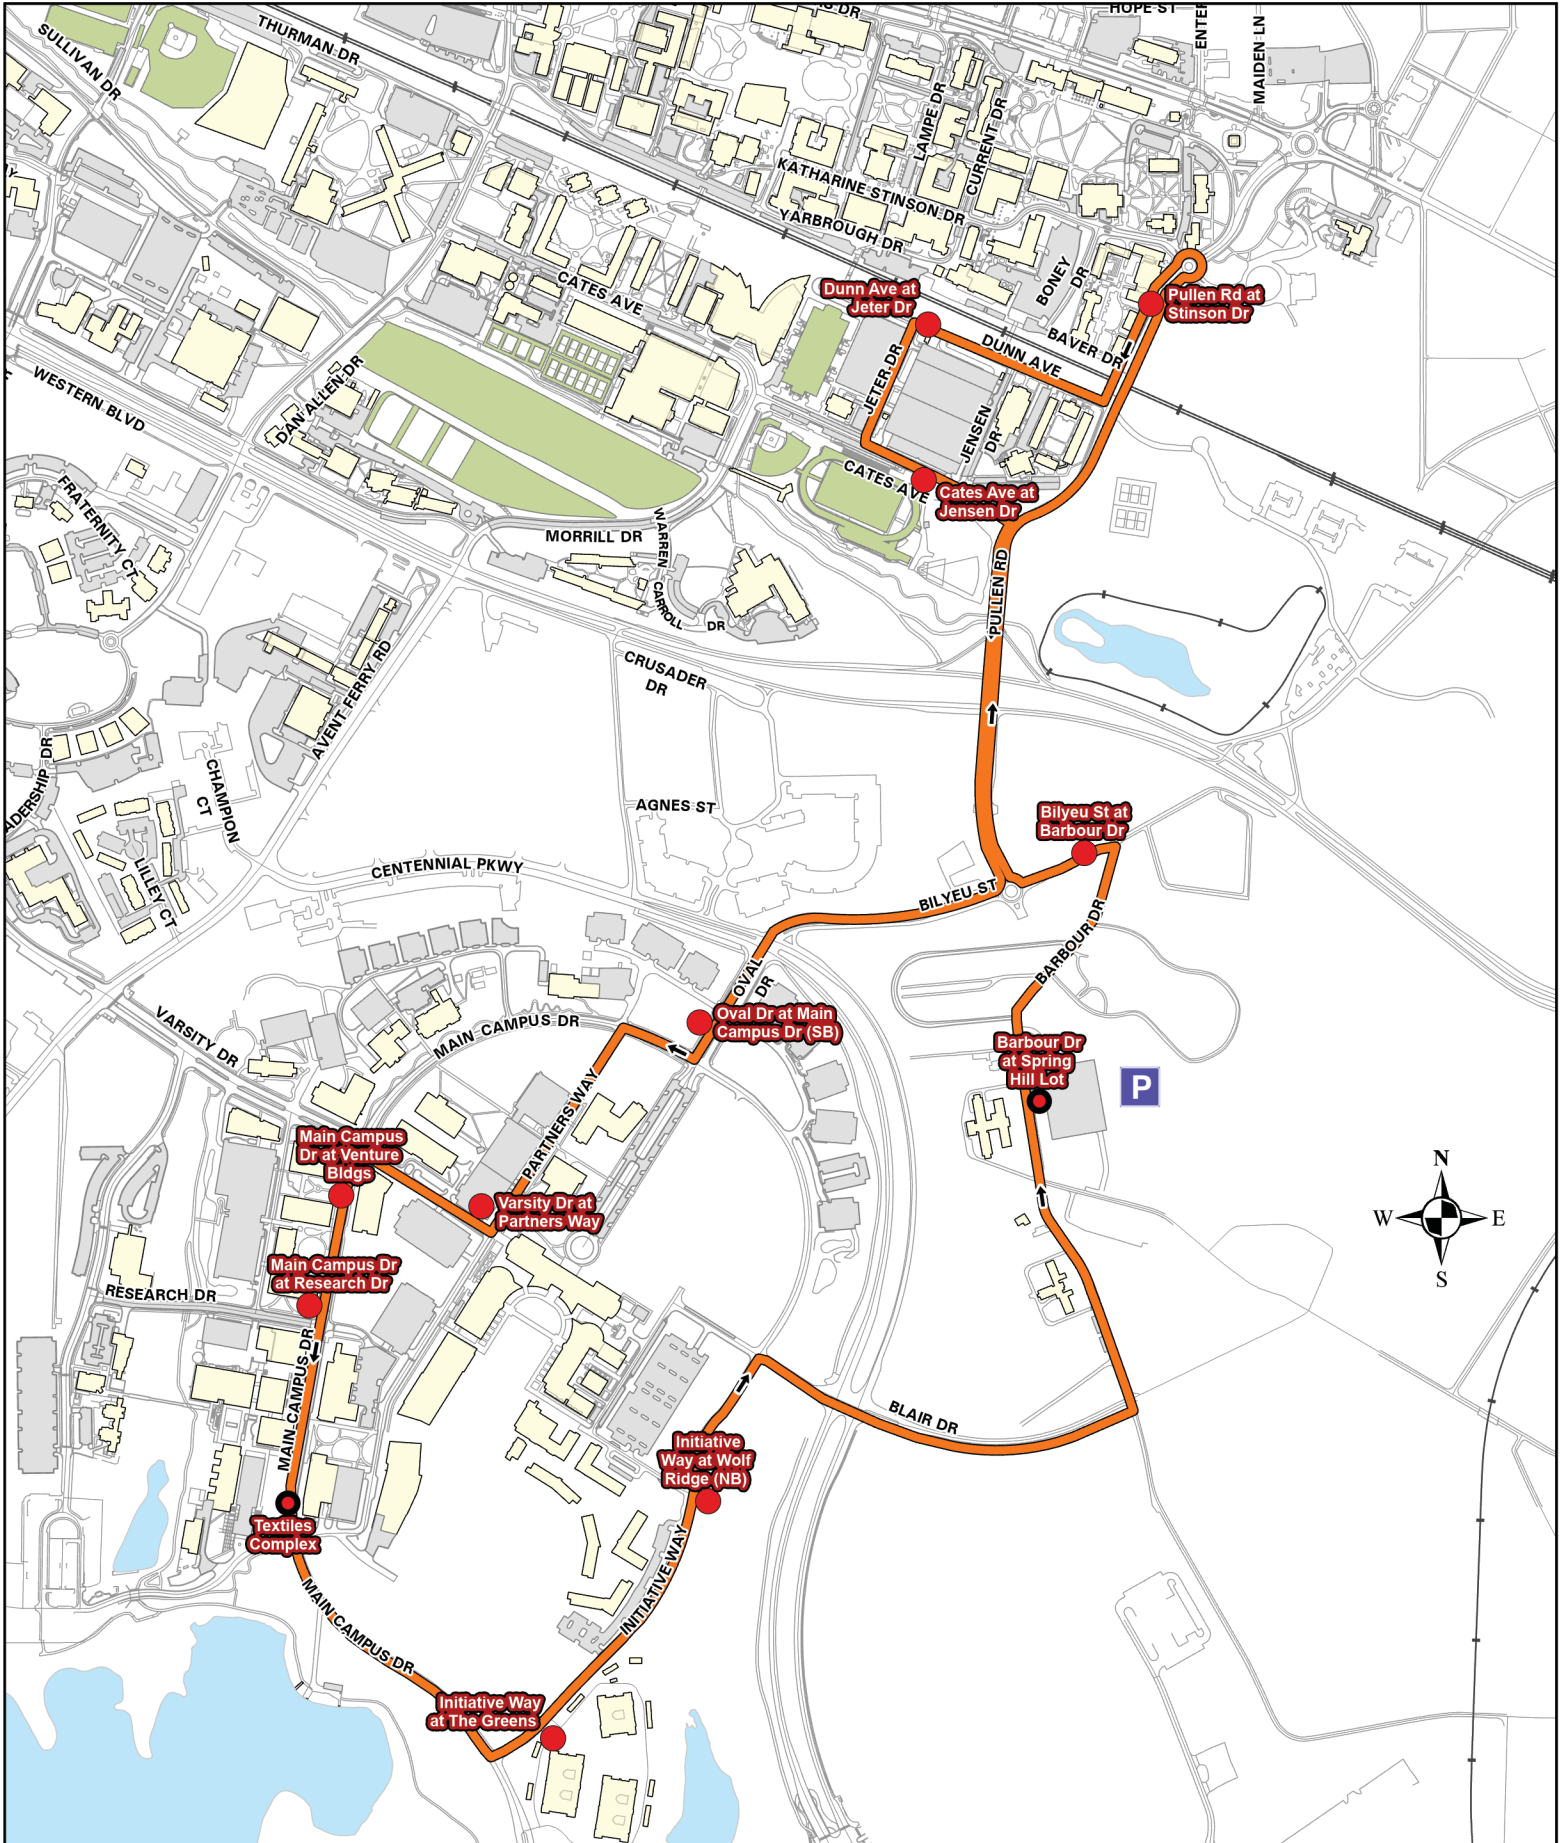

Wolfline Fall 2026

Route 20

Route 20 - Spring Hill P&R, Talley, Centennial Campus Fall '26
Weekday

Stops in **BOLD** have scheduled layovers and departures. All other times are estimated.

Main Campus → Centennial Campus			Centennial Campus → Main Campus				
Dunn Ave at Jeter Dr	Varsity Dr at Partners Way	Textiles Complex	Textiles Complex	Wolf Ridge	Spring Hill Park & Ride	Dunn Ave at Jeter Dr	
<i>Estimated Departure</i>	<i>Estimated Departure</i>	<i>Estimated Arrival</i>	Scheduled Departure	<i>Estimated Departure</i>	Scheduled Departure	<i>Estimated Arrival</i>	
13 Minute Frequency							
1					7:00 AM	7:07 AM	
2					7:13 AM	7:20 AM	
1	7:07 AM	7:14 AM	7:16 AM	7:20 AM	7:22 AM	7:26 AM	7:33 AM
2	7:20 AM	7:27 AM	7:29 AM	7:33 AM	7:35 AM	7:39 AM	7:46 AM
1	7:33 AM	7:40 AM	7:42 AM	7:46 AM	7:48 AM	7:52 AM	7:59 AM
2	7:46 AM	7:53 AM	7:55 AM	7:59 AM	8:01 AM	8:05 AM	8:12 AM
1	7:59 AM	8:06 AM	8:08 AM	8:12 AM	8:14 AM	8:18 AM	8:25 AM
2	8:12 AM	8:19 AM	8:21 AM	8:25 AM	8:27 AM	8:31 AM	8:38 AM
1	8:25 AM	8:32 AM	8:34 AM	8:38 AM	8:40 AM	8:44 AM	8:51 AM
2	8:38 AM	8:45 AM	8:47 AM	8:51 AM	8:53 AM	8:57 AM	9:04 AM
1	8:51 AM	8:58 AM	9:00 AM	9:04 AM	9:06 AM	9:10 AM	9:17 AM
2	9:04 AM	9:11 AM	9:13 AM	9:17 AM	9:19 AM	9:23 AM	9:30 AM
1	9:17 AM	9:24 AM	9:26 AM	9:30 AM	9:32 AM	9:36 AM	9:43 AM
2	9:30 AM	9:37 AM	9:39 AM	9:43 AM	9:45 AM	9:49 AM	9:56 AM
1	9:43 AM	9:50 AM	9:52 AM	9:56 AM	9:58 AM	10:02 AM	10:09 AM
2	9:56 AM	10:03 AM	10:05 AM	10:09 AM	10:11 AM	10:15 AM	10:22 AM
1	10:09 AM	10:16 AM	10:18 AM	10:22 AM	10:24 AM	10:28 AM	10:35 AM
2	10:22 AM	10:29 AM	10:31 AM	10:35 AM	10:37 AM	10:41 AM	10:48 AM
1	10:35 AM	10:42 AM	10:44 AM	10:48 AM	10:50 AM	10:54 AM	11:01 AM
2	10:48 AM	10:55 AM	10:57 AM	11:01 AM	11:03 AM	11:07 AM	11:14 AM
1	11:01 AM	11:08 AM	11:10 AM	11:14 AM	11:16 AM	11:20 AM	11:27 AM
2	11:14 AM	11:21 AM	11:23 AM	11:27 AM	11:29 AM	11:33 AM	11:40 AM
1	11:27 AM	11:34 AM	11:36 AM	11:40 AM	11:42 AM	11:46 AM	11:53 AM
2	11:40 AM	11:47 AM	11:49 AM	11:53 AM	11:55 AM	11:59 AM	12:06 PM
1	11:53 AM	12:00 PM	12:02 PM	12:06 PM	12:08 PM	12:12 PM	12:19 PM
2	12:06 PM	12:13 PM	12:15 PM	12:19 PM	12:21 PM	12:25 PM	12:32 PM
1	12:19 PM	12:26 PM	12:28 PM	12:32 PM	12:34 PM	12:38 PM	12:45 PM
2	12:32 PM	12:39 PM	12:41 PM	12:45 PM	12:47 PM	12:51 PM	12:58 PM
1	12:45 PM	12:52 PM	12:54 PM	12:58 PM	1:00 PM	1:04 PM	1:11 PM
2	12:58 PM	1:05 PM	1:07 PM	1:11 PM	1:13 PM	1:17 PM	1:24 PM
1	1:11 PM	1:18 PM	1:20 PM	1:24 PM	1:26 PM	1:30 PM	1:37 PM
2	1:24 PM	1:31 PM	1:33 PM	1:37 PM	1:39 PM	1:43 PM	1:50 PM
1	1:37 PM	1:44 PM	1:46 PM	1:50 PM	1:52 PM	1:56 PM	2:03 PM
2	1:50 PM	1:57 PM	1:59 PM	2:03 PM	2:05 PM	2:09 PM	2:16 PM
1	2:03 PM	2:10 PM	2:12 PM	2:16 PM	2:18 PM	2:22 PM	2:29 PM
2	2:16 PM	2:23 PM	2:25 PM	2:29 PM	2:31 PM	2:35 PM	2:42 PM
1	2:29 PM	2:36 PM	2:38 PM	2:42 PM	2:44 PM	2:48 PM	2:55 PM
2	2:42 PM	2:49 PM	2:51 PM	2:55 PM	2:57 PM	3:01 PM	3:08 PM
1	2:55 PM	3:02 PM	3:04 PM	3:08 PM	3:10 PM	3:14 PM	3:21 PM
2	3:08 PM	3:15 PM	3:17 PM	3:21 PM	3:23 PM	3:27 PM	3:34 PM
1	3:21 PM	3:28 PM	3:30 PM	3:34 PM	3:36 PM	3:40 PM	3:47 PM
2	3:34 PM	3:41 PM	3:43 PM	3:47 PM	3:49 PM	3:53 PM	4:00 PM
1	3:47 PM	3:54 PM	3:56 PM	4:00 PM	4:02 PM	4:06 PM	4:13 PM
2	4:00 PM	4:07 PM	4:09 PM	4:13 PM	4:15 PM	4:19 PM	4:26 PM
1	4:13 PM	4:20 PM	4:22 PM	4:26 PM	4:28 PM	4:32 PM	4:39 PM
2	4:26 PM	4:33 PM	4:35 PM	4:39 PM	4:41 PM	4:45 PM	4:52 PM
1	4:39 PM	4:46 PM	4:48 PM	4:52 PM	4:54 PM	4:58 PM	5:05 PM
2	4:52 PM	4:59 PM	5:01 PM	5:05 PM	5:07 PM	5:11 PM	5:18 PM
1	5:05 PM	5:12 PM	5:14 PM	5:18 PM	5:20 PM	5:24 PM	5:31 PM
2	5:18 PM	5:25 PM	5:27 PM	5:31 PM	5:33 PM	5:37 PM	5:44 PM
1	5:31 PM	5:38 PM	5:40 PM	5:44 PM	5:46 PM	5:50 PM	5:57 PM
2	5:44 PM	5:51 PM	5:53 PM				
26 Minute Frequency							
1	5:57 PM	6:04 PM	6:06 PM	6:10 PM	6:12 PM	6:16 PM	6:23 PM
1	6:23 PM	6:30 PM	6:32 PM	6:36 PM	6:38 PM	6:42 PM	6:49 PM
1	6:49 PM	6:56 PM	6:58 PM	7:02 PM	7:04 PM	7:08 PM	7:15 PM
1	7:15 PM	7:22 PM	7:24 PM	7:28 PM	7:30 PM	7:34 PM	7:41 PM
1	7:41 PM	7:48 PM	7:50 PM	7:54 PM	7:56 PM	8:00 PM	8:07 PM
1	8:07 PM	8:14 PM	8:16 PM	8:20 PM	8:22 PM	8:26 PM	8:33 PM
1	8:33 PM	8:40 PM	8:42 PM	8:46 PM	8:48 PM	8:52 PM	8:59 PM
1	8:59 PM	9:06 PM	9:08 PM	9:12 PM	9:14 PM	9:18 PM	9:25 PM
1	9:25 PM	9:32 PM	9:34 PM	9:38 PM	9:40 PM	9:44 PM	9:51 PM
1	9:51 PM	9:58 PM	10:00 PM				