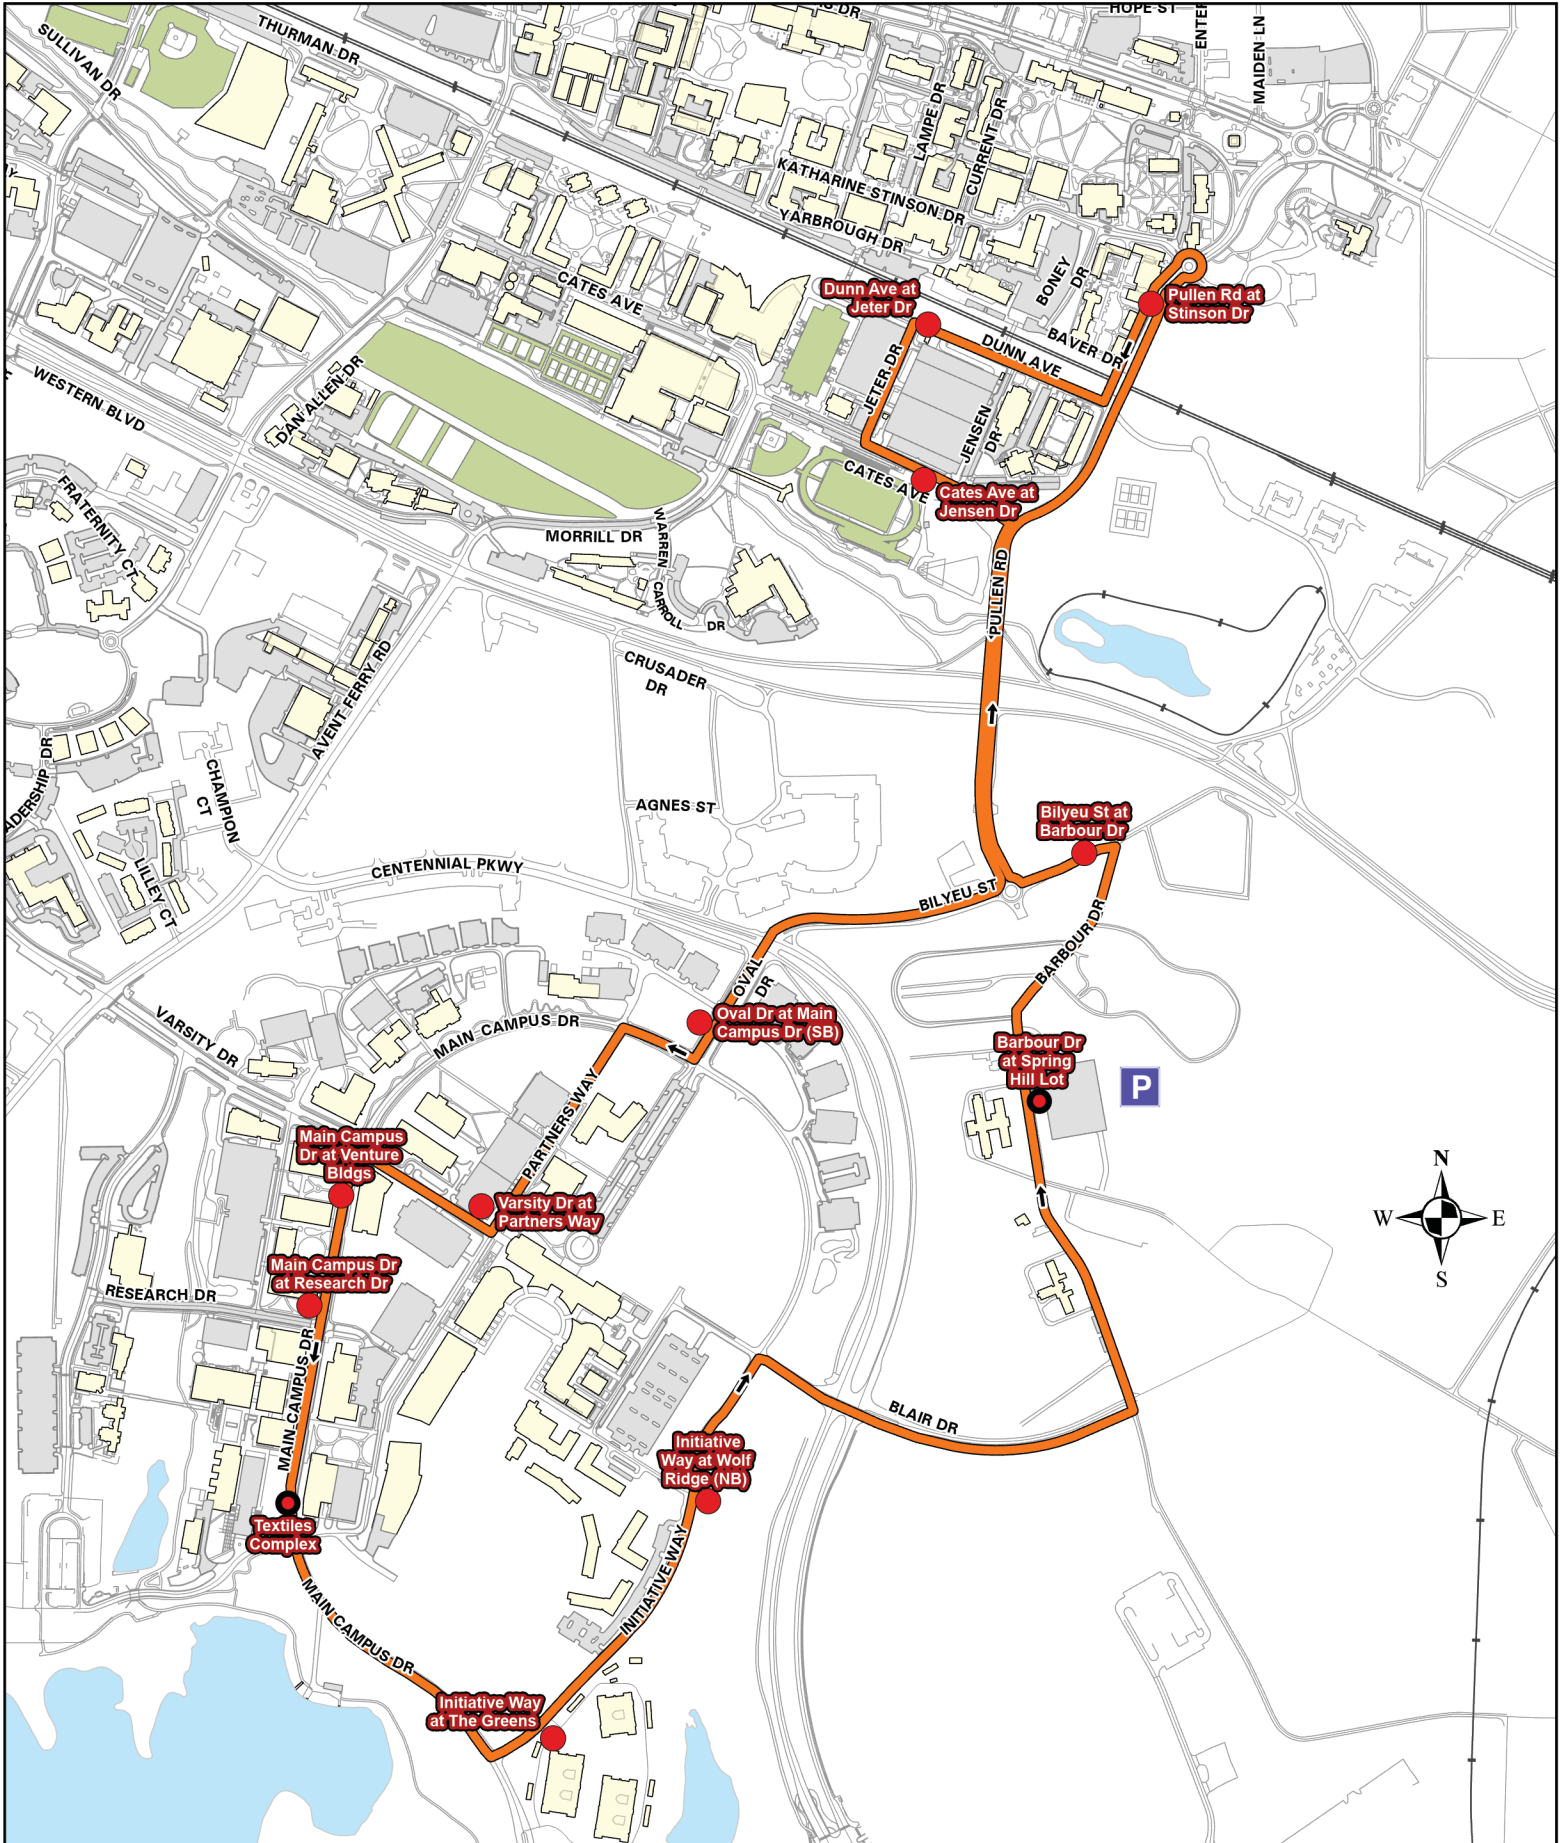

Wolfline Fall 2026

Route 20

Route 20 - Spring Hill P&R, Talley, Centennial Campus

Fall '26
Reduced

Stops in **BOLD** have scheduled layovers and departures. All other times are estimated.

Bus #

Main Campus → Centennial Campus