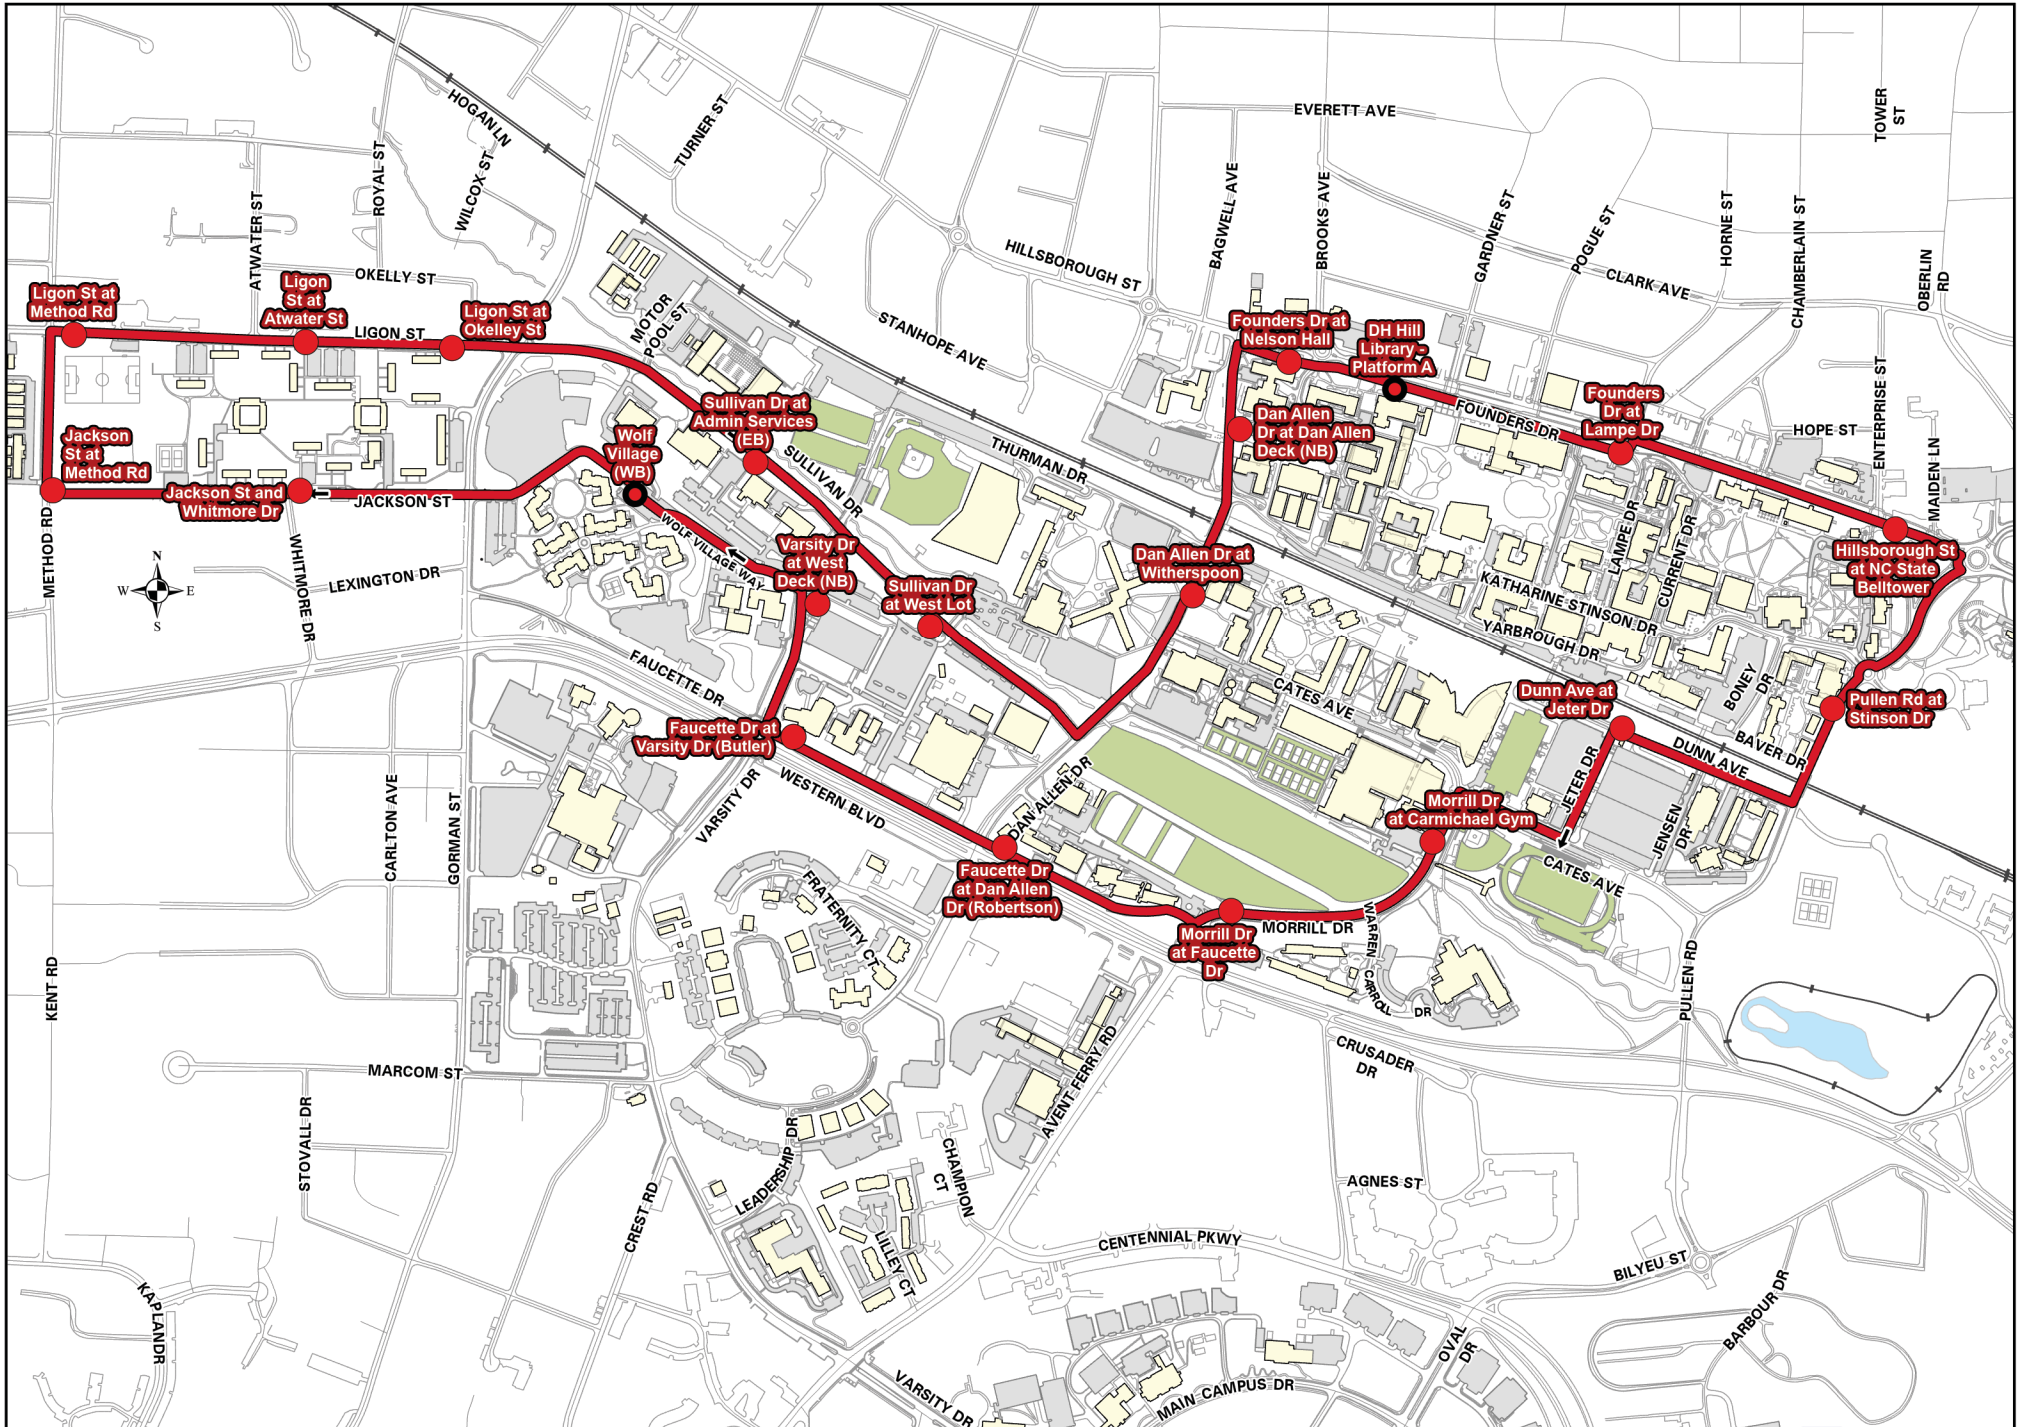

Wolfline Fall 2026 Route 30

Route 30 - Wolf Village, DH Hill Library, Talley

Fall '26
Red Wknd

Stops in **BOLD** have scheduled departures. All other times are estimated.

West Campus → Main Campus

Main Campus → West Campus

Bus #

DH Hill Library (Platform A)	Carmichael Gym	Wolf Village	Wolf Village	Ligon St at Method Rd	DH Hill Library (Platform A)	
<i>Scheduled Departure</i>	<i>Estimated Departure</i>	<i>Estimated Arrival</i>	<i>Scheduled Departure</i>	<i>Estimated Departure</i>	<i>Estimated Arrival</i>	
30 Minute Frequency						
1			8:30 AM	8:33 AM	8:41 AM	
1	8:41 AM	8:50 AM	8:55 AM	9:00 AM	9:03 AM	9:11 AM
1	9:11 AM	9:20 AM	9:25 AM	9:30 AM	9:33 AM	9:41 AM
1	9:41 AM	9:50 AM	9:55 AM	10:00 AM	10:03 AM	10:11 AM
1	10:11 AM	10:20 AM	10:25 AM	10:30 AM	10:33 AM	10:41 AM
1	10:41 AM	10:50 AM	10:55 AM	11:00 AM	11:03 AM	11:11 AM
1	11:11 AM	11:20 AM	11:25 AM	11:30 AM	11:33 AM	11:41 AM
1	11:41 AM	11:50 AM	11:55 AM	12:00 PM	12:03 PM	12:11 PM
1	12:11 PM	12:20 PM	12:25 PM	12:30 PM	12:33 PM	12:41 PM
1	12:41 PM	12:50 PM	12:55 PM	1:00 PM	1:03 PM	1:11 PM
1	1:11 PM	1:20 PM	1:25 PM	1:30 PM	1:33 PM	1:41 PM
1	1:41 PM	1:50 PM	1:55 PM	2:00 PM	2:03 PM	2:11 PM
1	2:11 PM	2:20 PM	2:25 PM	2:30 PM	2:33 PM	2:41 PM
1	2:41 PM	2:50 PM	2:55 PM	3:00 PM	3:03 PM	3:11 PM
1	3:11 PM	3:20 PM	3:25 PM	3:30 PM	3:33 PM	3:41 PM
1	3:41 PM	3:50 PM	3:55 PM	4:00 PM	4:03 PM	4:11 PM
1	4:11 PM	4:20 PM	4:25 PM	4:30 PM	4:33 PM	4:41 PM
1	4:41 PM	4:50 PM	4:55 PM	5:00 PM	5:03 PM	5:11 PM
1	5:11 PM	5:20 PM	5:25 PM	5:30 PM	5:33 PM	5:41 PM
1	5:41 PM	5:50 PM	5:55 PM	6:00 PM	6:03 PM	6:11 PM
1	6:11 PM	6:20 PM	6:25 PM	6:30 PM	6:33 PM	6:41 PM
1	6:41 PM	6:50 PM	6:55 PM	7:00 PM	7:03 PM	7:11 PM
1	7:11 PM	7:20 PM	7:25 PM	7:30 PM	7:33 PM	7:41 PM
1	7:41 PM	7:50 PM	7:55 PM	8:00 PM	8:03 PM	8:11 PM
1	8:11 PM	8:20 PM	8:25 PM	8:30 PM	8:33 PM	8:41 PM
1	8:41 PM	8:50 PM	8:55 PM	9:00 PM	9:03 PM	9:11 PM
1	9:11 PM	9:20 PM	9:25 PM	9:30 PM	9:33 PM	9:41 PM
1	9:41 PM	9:50 PM	9:55 PM			

*Bus ends service at 9:55 PM