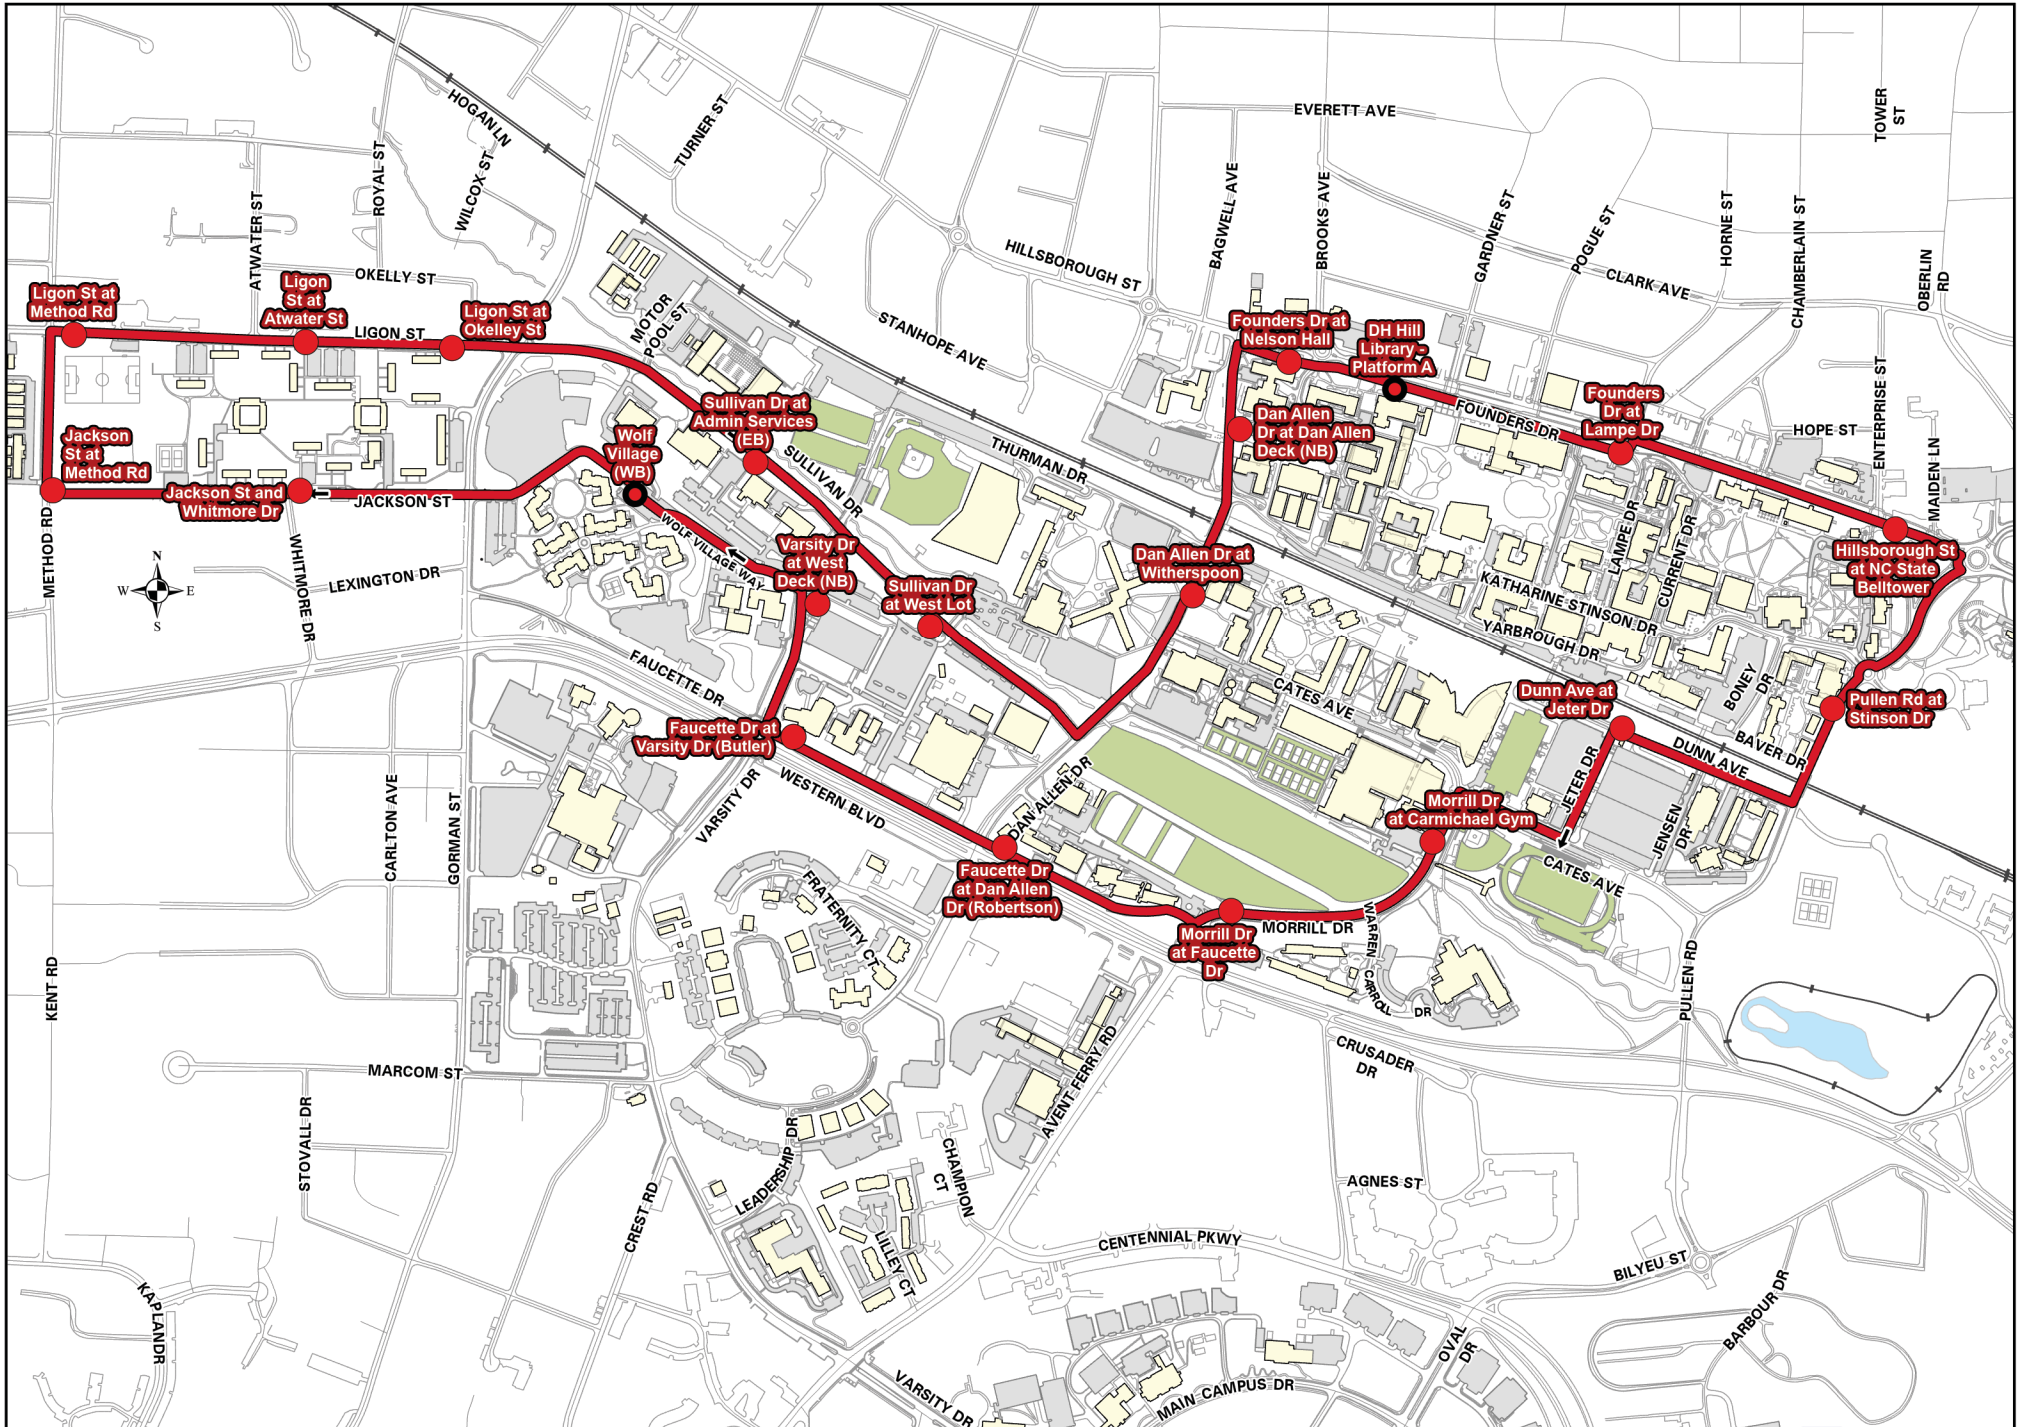

Wolfline Fall 2026 Route 30

Route 30 - Wolf Village, DH Hill Library, Talley

Fall '26
Weekend

Stops in **BOLD** have scheduled departures. All other times are estimated.

West Campus → Main Campus

Main Campus → West Campus