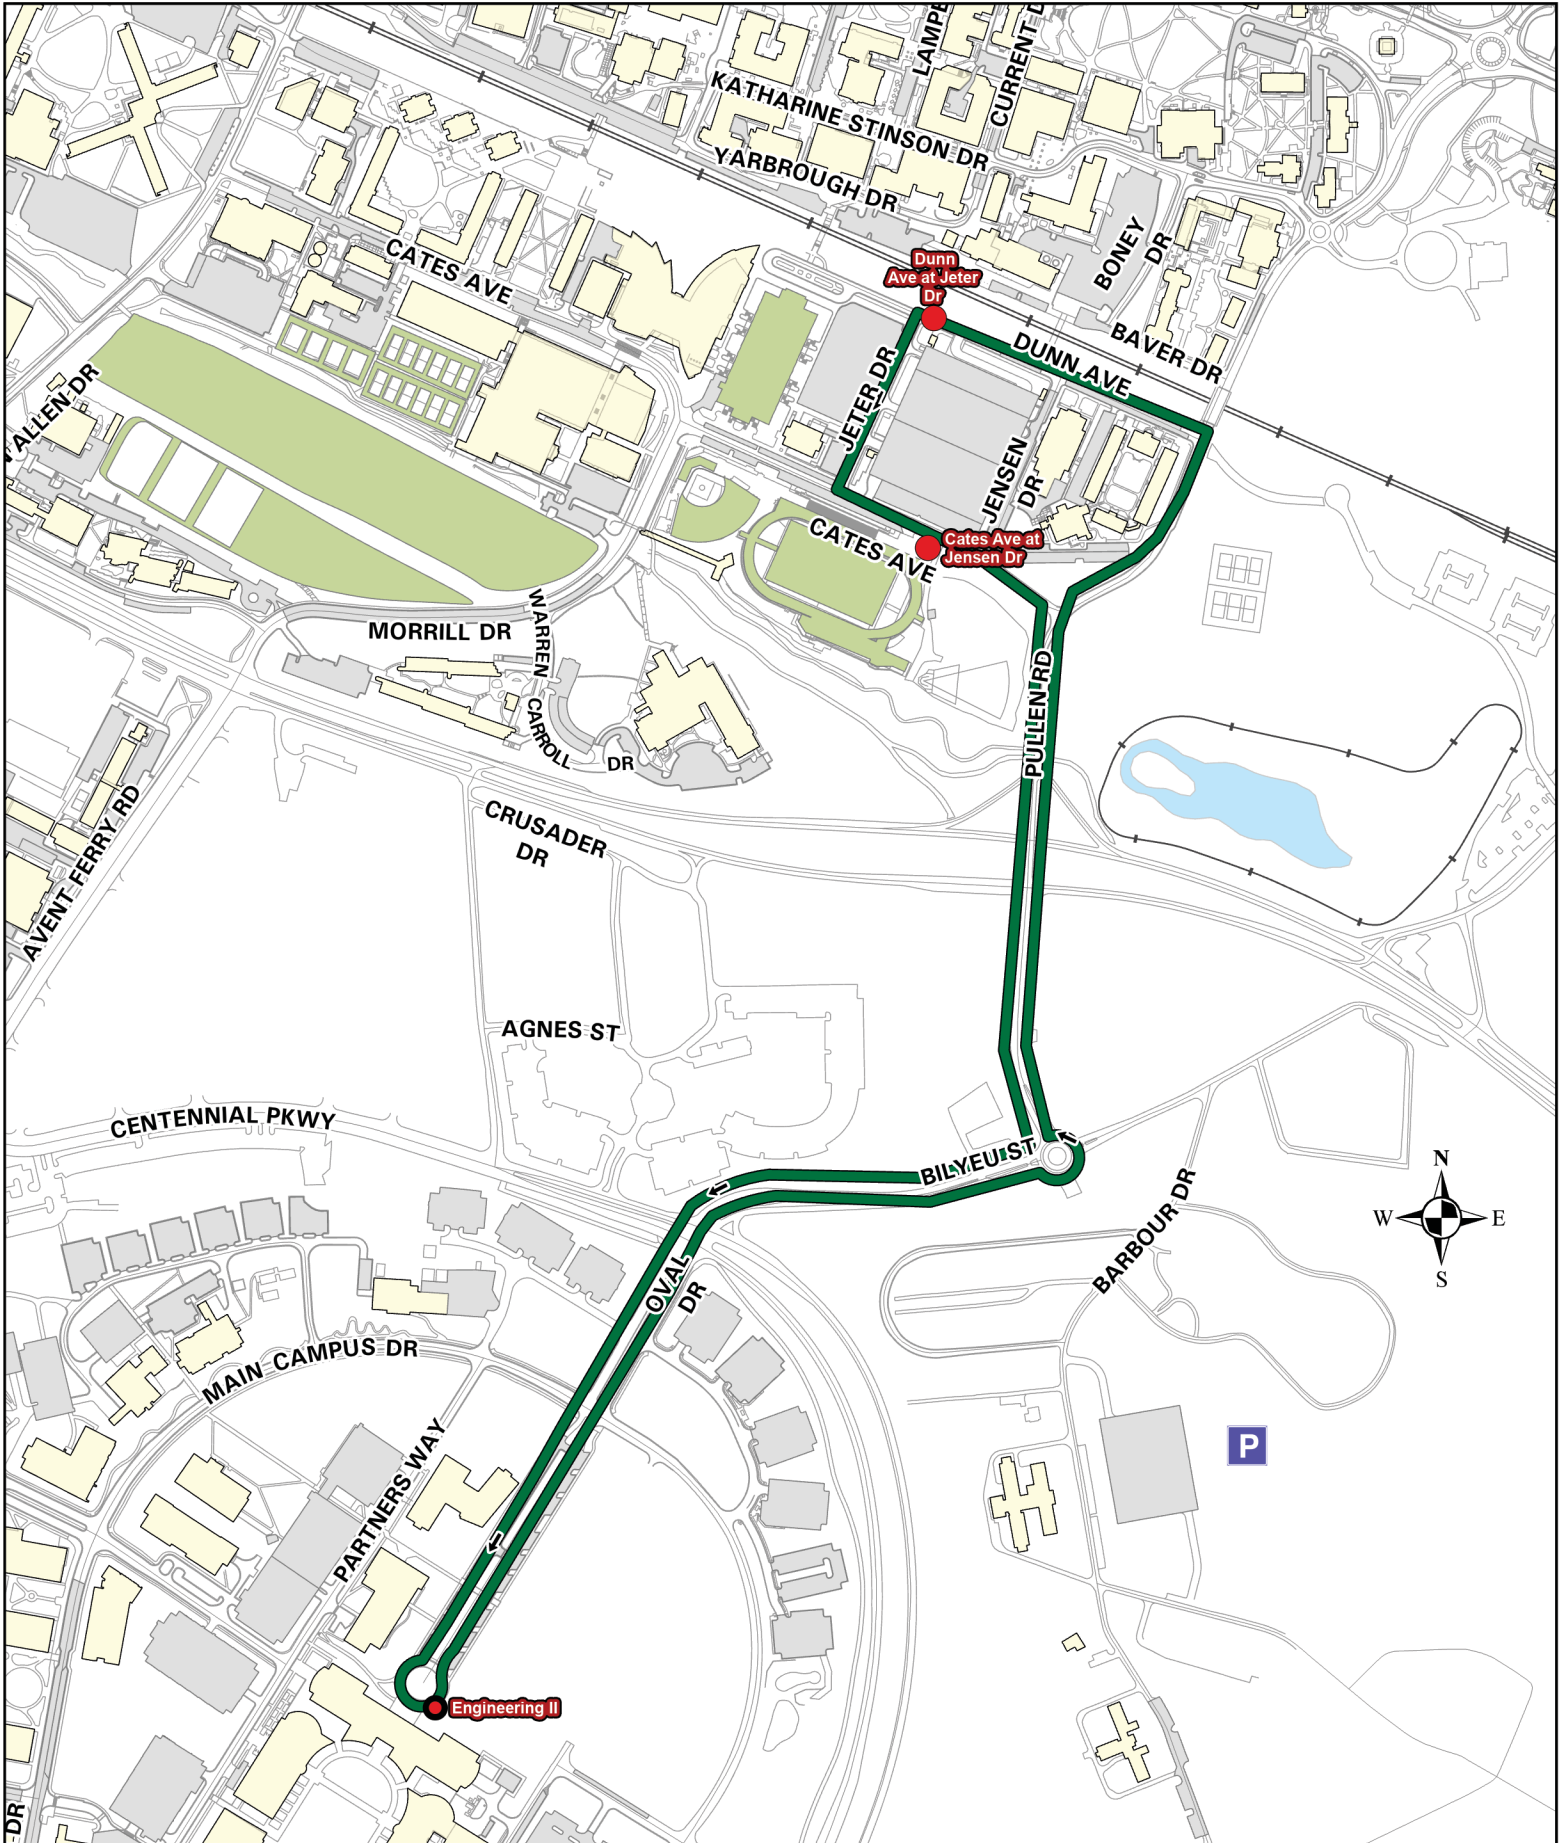

Wolfline Fall 2026

Route 40

Route 40 - Centennial Campus, Talley

Fall '26
Weekday

Stops in **BOLD** have scheduled layovers and departures. All other times are estimated.