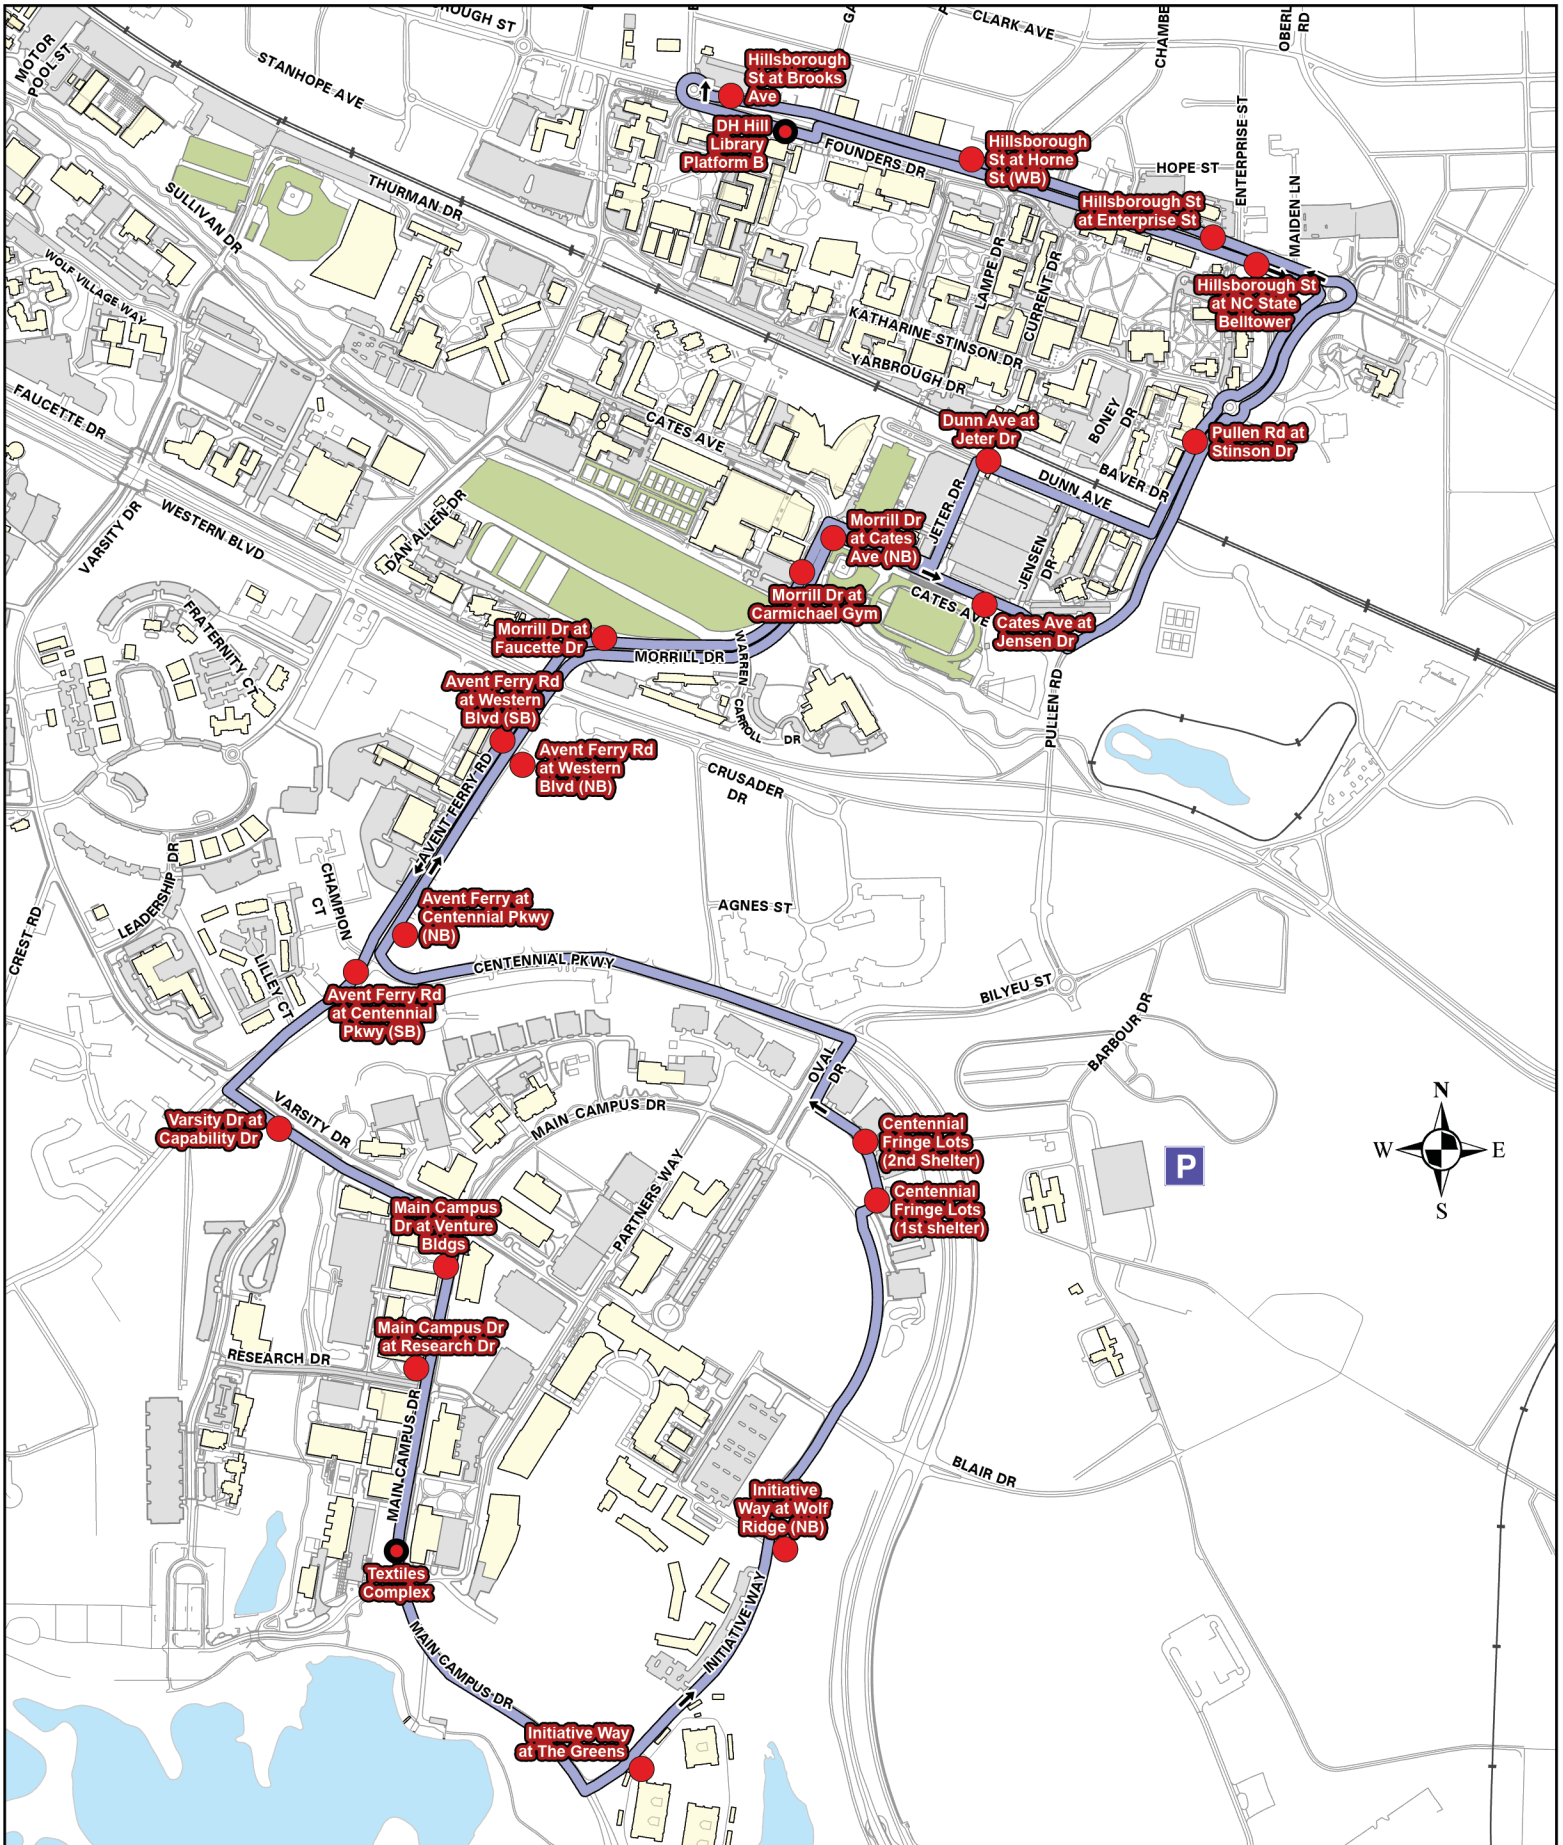

Wolfline Fall 2026 Route 41

Route 41 - DH Hill Library, Talley, Centennial Campus

Fall '26
Weekday

Stops in **BOLD** have scheduled layovers and departures. All other times are estimated.