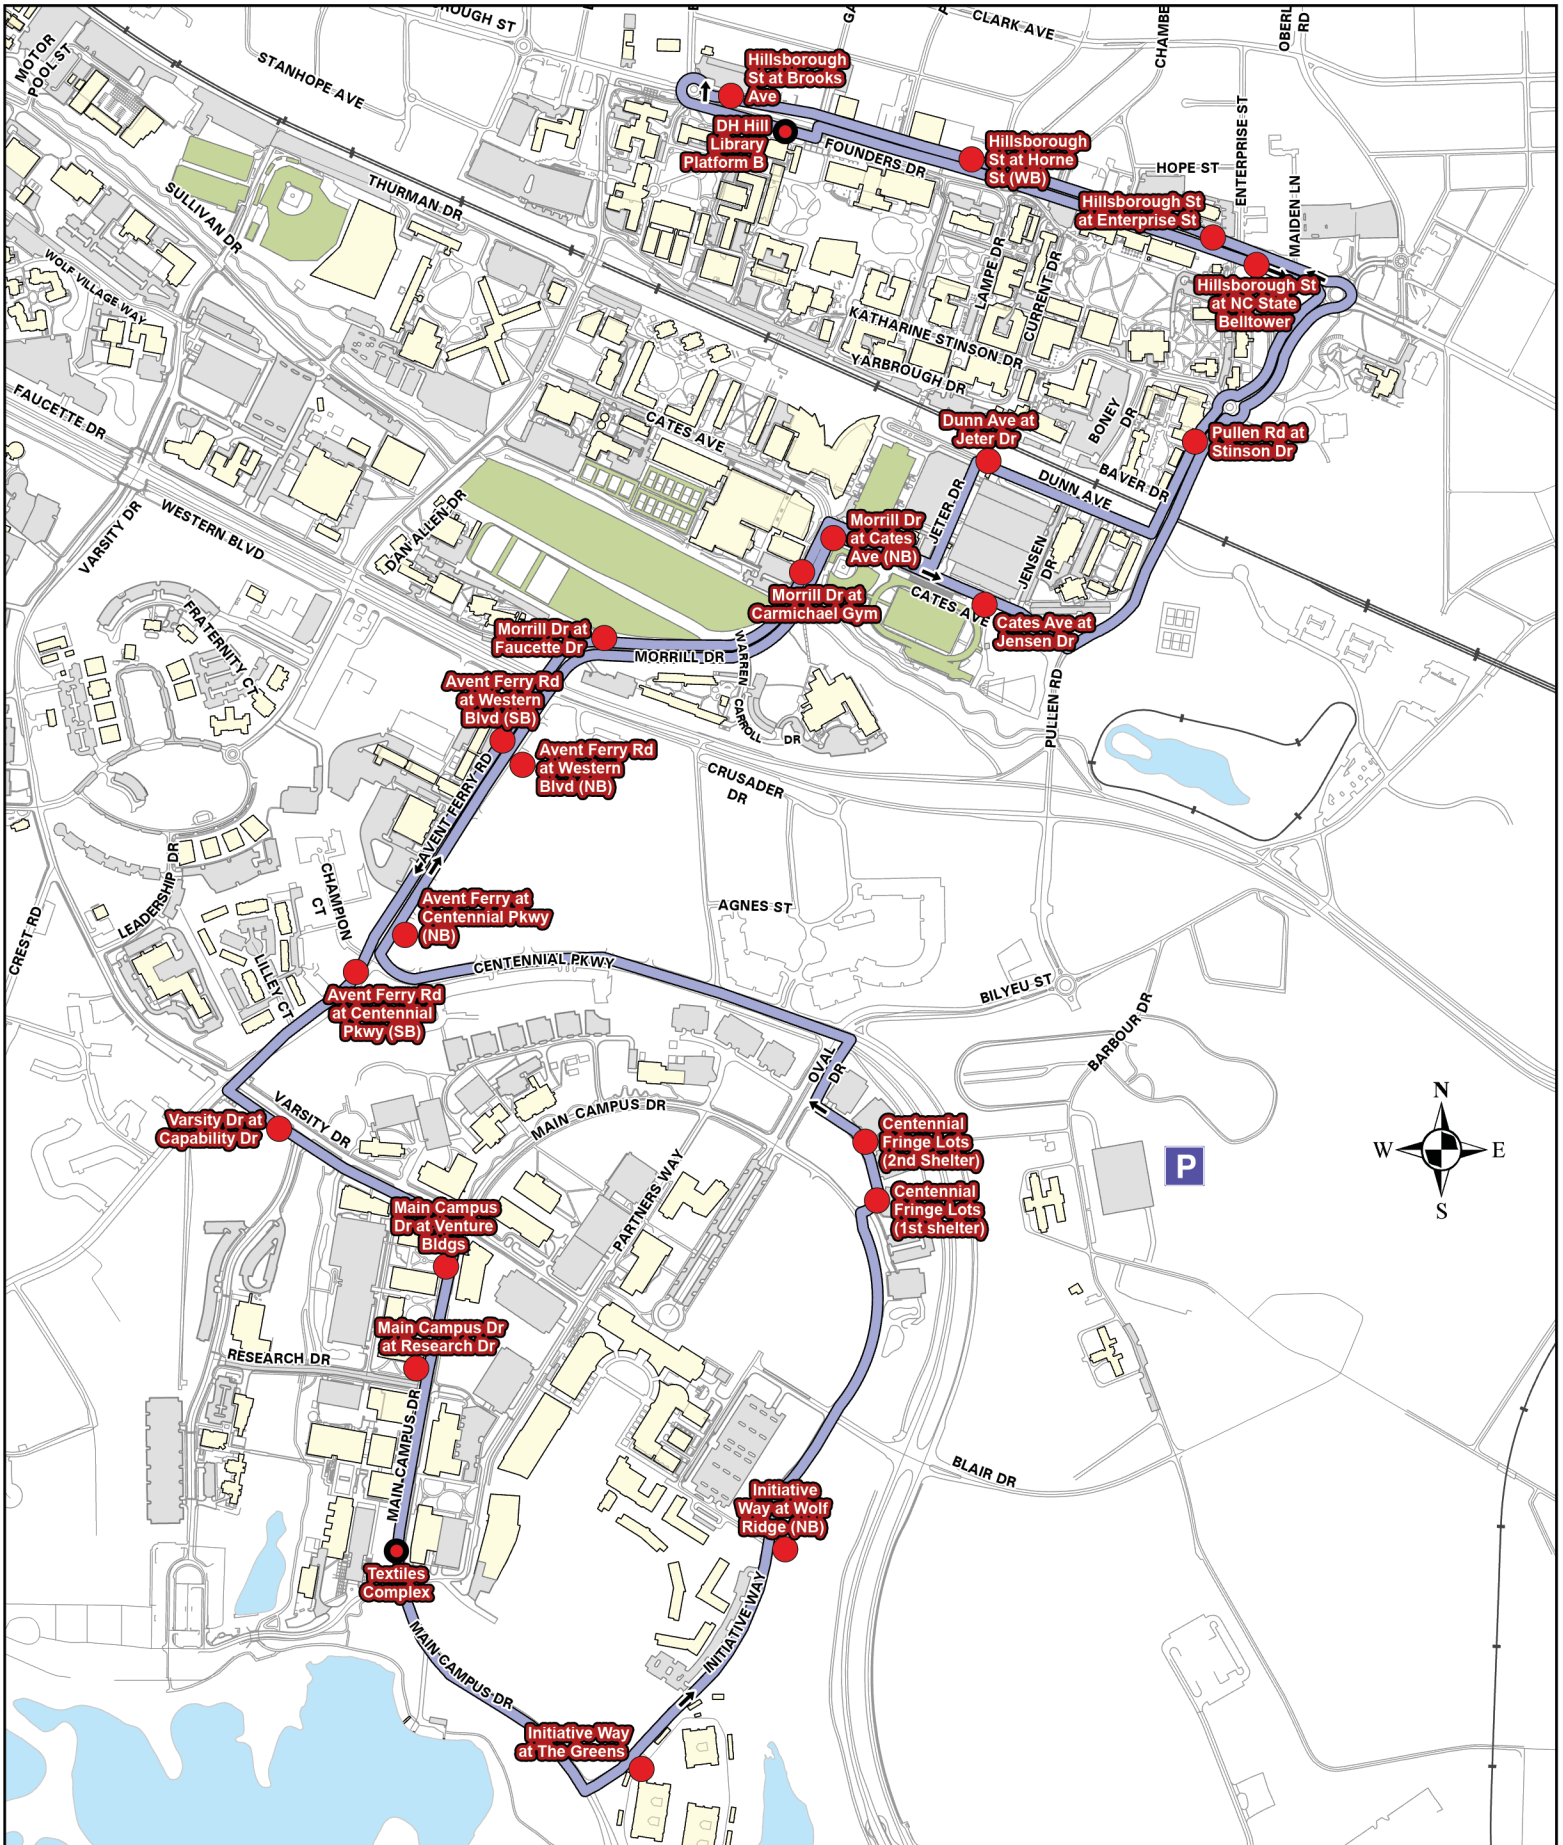

# Wolfline Fall 2026 Route 41

**Route 41 - DH Hill Library, Talley, Centennial Campus** **Fall '26**  
**Reduced**

Stops in **BOLD** have scheduled layovers and departures. All other times are estimated.

\* Bus 2 ends service at 6:52 PM, Bus 1 ends service at 9:35 PM, Bus 3 ends service at 9:57 PM