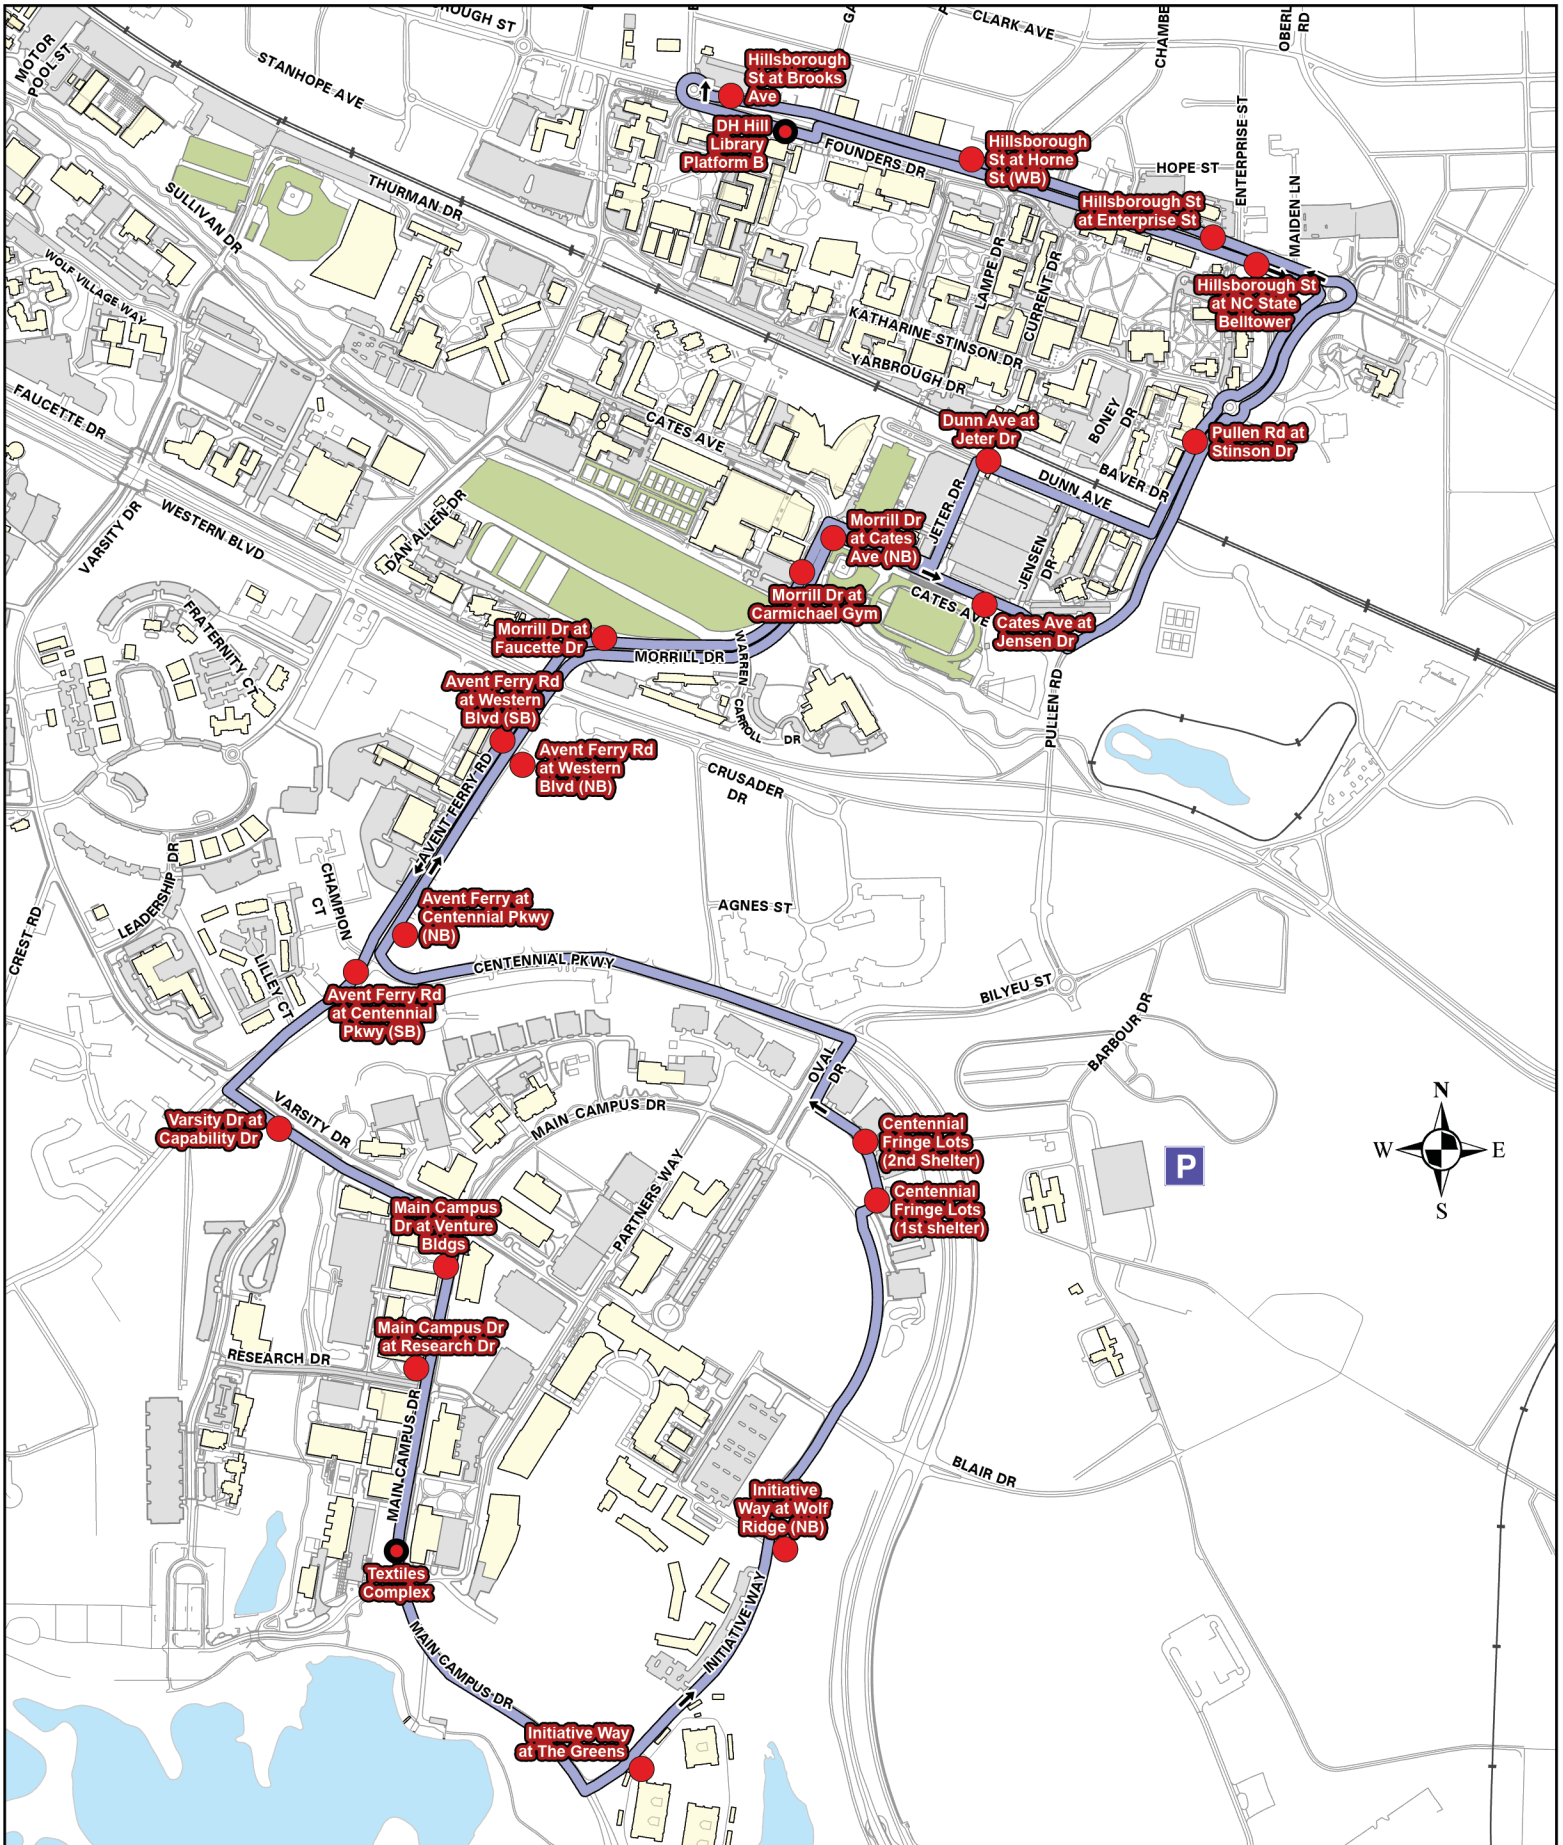

Wolfline Fall 2026 Route 41

Route 41 - DH Hill Library, Talley, Centennial Campus

Fall '26
Weekend

Stops in **BOLD** have scheduled layovers and departures. All other times are estimated.

North Campus → Centennial Campus