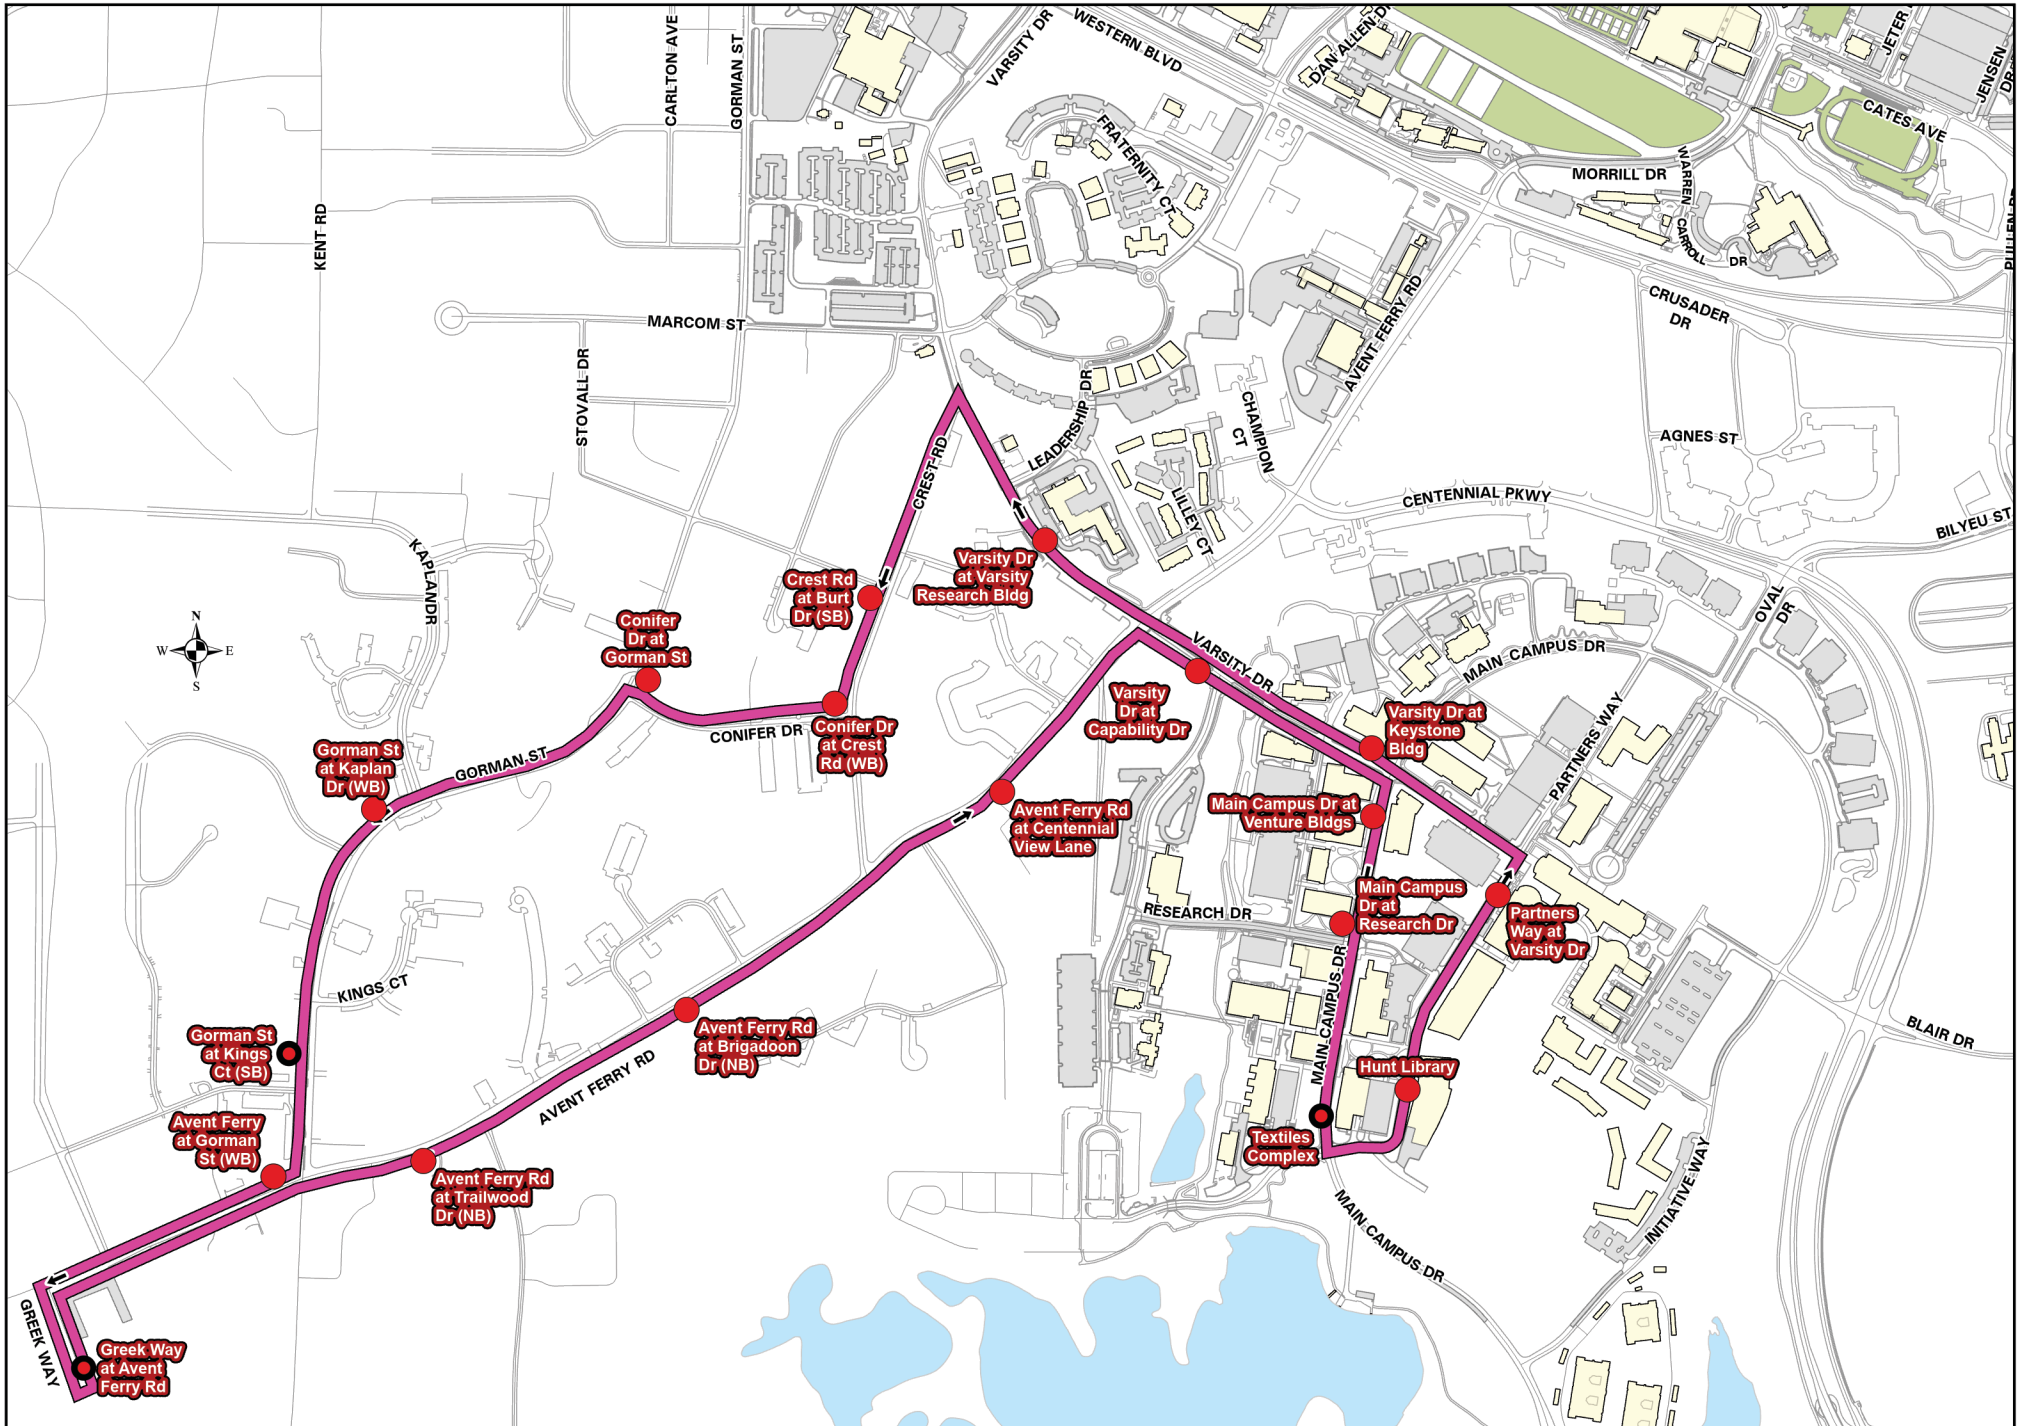

Wolfline Fall 2026 Route 42

Route 42 - Greek way, Avent Ferry Rd, Gorman St, Centennial

Fall '26
Red Wknd

Stops in **BOLD** have scheduled layovers and departures. All other times are estimated.

Greek Way → Centennial Campus			Centennial Campus → Greek Way			
Greek Way	Avent Ferry at Centennial View	Textiles Complex	Textiles Complex	Conifer Dr at Gorman St	Greek Way	
<i>Scheduled Departure</i>	<i>Estimated Departure</i>	<i>Estimated Arrival</i>	<i>Scheduled Departure</i>	<i>Estimated Departure</i>	<i>Estimated Arrival</i>	
25 Minute Frequency						
1	8:30 AM	8:34 AM	8:38 AM	8:42 AM	8:50 AM	8:55 AM
1	8:55 AM	8:59 AM	9:03 AM	9:07 AM	9:15 AM	9:20 AM
1	9:20 AM	9:24 AM	9:28 AM	9:32 AM	9:40 AM	9:45 AM
1	9:45 AM	9:49 AM	9:53 AM	9:57 AM	10:05 AM	10:10 AM
1	10:10 AM	10:14 AM	10:18 AM	10:22 AM	10:30 AM	10:35 AM
1	10:35 AM	10:39 AM	10:43 AM	10:47 AM	10:55 AM	11:00 AM
1	11:00 AM	11:04 AM	11:08 AM	11:12 AM	11:20 AM	11:25 AM
1	11:25 AM	11:29 AM	11:33 AM	11:37 AM	11:45 AM	11:50 AM
1	11:50 AM	11:54 AM	11:58 AM	12:02 PM	12:10 PM	12:15 PM
1	12:15 PM	12:19 PM	12:23 PM	12:27 PM	12:35 PM	12:40 PM
1	12:40 PM	12:44 PM	12:48 PM	12:52 PM	1:00 PM	1:05 PM
1	1:05 PM	1:09 PM	1:13 PM	1:17 PM	1:25 PM	1:30 PM
1	1:30 PM	1:34 PM	1:38 PM	1:42 PM	1:50 PM	1:55 PM
1	1:55 PM	1:59 PM	2:03 PM	2:07 PM	2:15 PM	2:20 PM
1	2:20 PM	2:24 PM	2:28 PM	2:32 PM	2:40 PM	2:45 PM
1	2:45 PM	2:49 PM	2:53 PM	2:57 PM	3:05 PM	3:10 PM
1	3:10 PM	3:14 PM	3:18 PM	3:22 PM	3:30 PM	3:35 PM
1	3:35 PM	3:39 PM	3:43 PM	3:47 PM	3:55 PM	4:00 PM
1	4:00 PM	4:04 PM	4:08 PM	4:12 PM	4:20 PM	4:25 PM
1	4:25 PM	4:29 PM	4:33 PM	4:37 PM	4:45 PM	4:50 PM
1	4:50 PM	4:54 PM	4:58 PM	5:02 PM	5:10 PM	5:15 PM
1	5:15 PM	5:19 PM	5:23 PM	5:27 PM	5:35 PM	5:40 PM
1	5:40 PM	5:44 PM	5:48 PM	5:52 PM	6:00 PM	6:05 PM
1	6:05 PM	6:09 PM	6:13 PM	6:17 PM	6:25 PM	6:30 PM
1	6:30 PM	6:34 PM	6:38 PM	6:42 PM	6:50 PM	6:55 PM
1	6:55 PM	6:59 PM	7:03 PM	7:07 PM	7:15 PM	7:20 PM
1	7:20 PM	7:24 PM	7:28 PM	7:32 PM	7:40 PM	7:45 PM
1	7:45 PM	7:49 PM	7:53 PM	7:57 PM	8:05 PM	8:10 PM
1	8:10 PM	8:14 PM	8:18 PM	8:22 PM	8:30 PM	8:35 PM
1	8:35 PM	8:39 PM	8:43 PM	8:47 PM	8:55 PM	9:00 PM
1	9:00 PM	9:04 PM	9:08 PM	9:12 PM	9:20 PM	9:25 PM
1	9:25 PM	9:29 PM	9:33 PM	9:37 PM	9:45 PM	9:50 PM
1	9:50 PM	9:54 PM	9:58 PM			

* Bus ends service at 9:58 PM