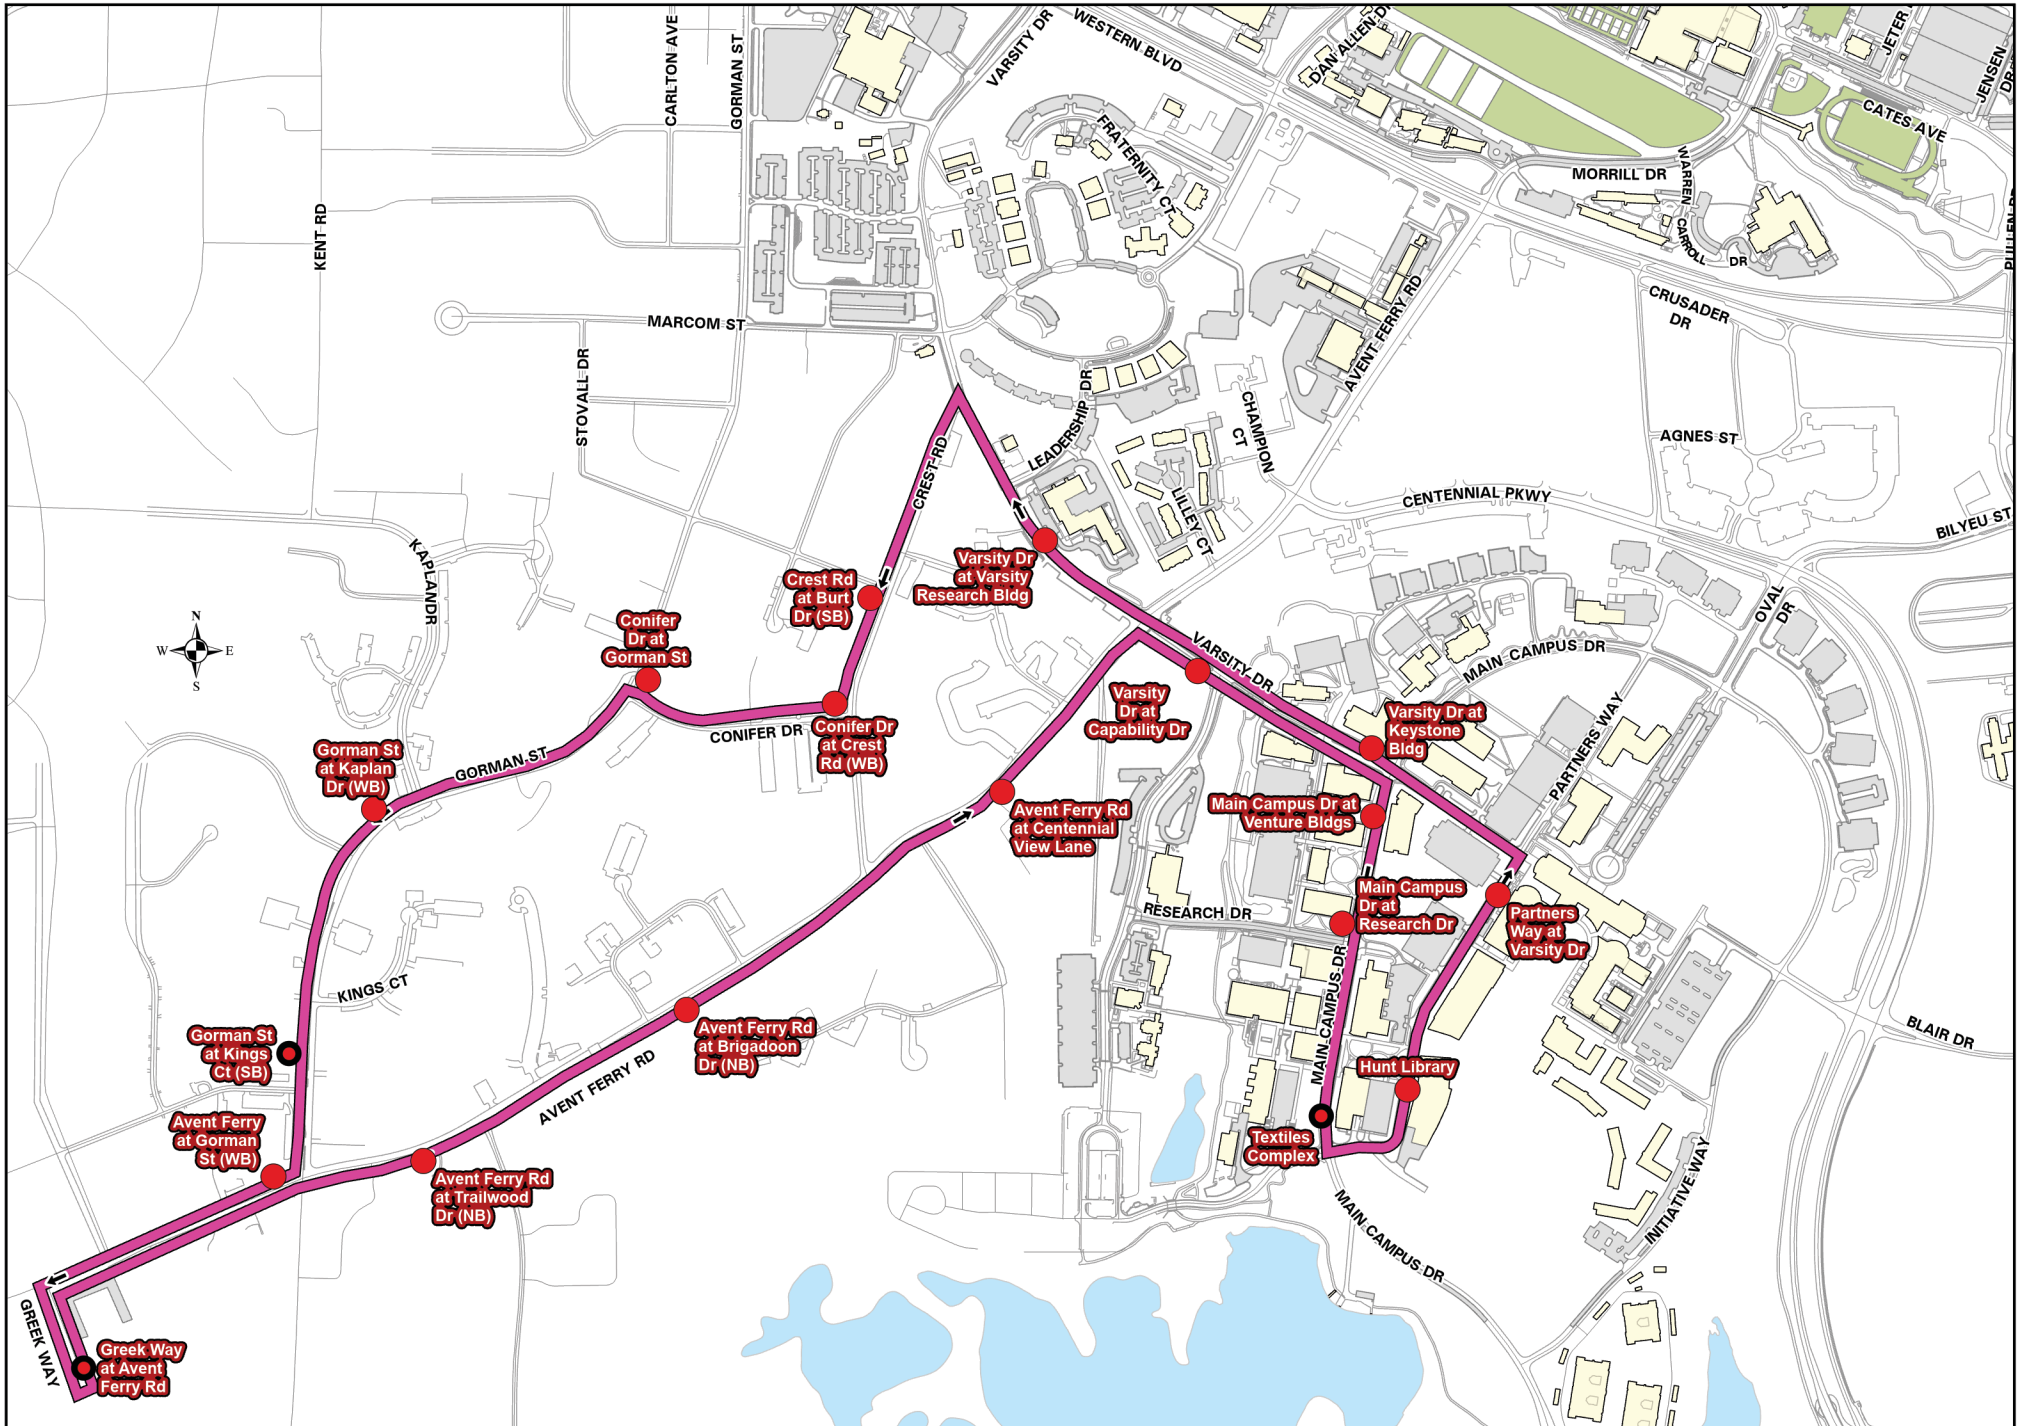

Wolfline Fall 2026 Route 42

Route 42 - Greek way, Avent Ferry Rd, Gorman St, Centennial **Fall '26**
Weekend

Stops in **BOLD** have scheduled layovers and departures. All other times are estimated.

Greek Way → Centennial Campus			Centennial Campus → Greek Way			
Greek Way	Avent Ferry at Centennial View	Textiles Complex	Textiles Complex	Conifer Dr at Gorman St	Greek Way	
<i>Scheduled Departure</i>	<i>Estimated Departure</i>	<i>Estimated Arrival</i>	<i>Scheduled Departure</i>	<i>Estimated Departure</i>	<i>Estimated Arrival</i>	
25 Minute Frequency						
1	8:30 AM	8:34 AM	8:38 AM	8:42 AM	8:50 AM	8:55 AM
1	8:55 AM	8:59 AM	9:03 AM	9:07 AM	9:15 AM	9:20 AM
1	9:20 AM	9:24 AM	9:28 AM	9:32 AM	9:40 AM	9:45 AM
1	9:45 AM	9:49 AM	9:53 AM	9:57 AM	10:05 AM	10:10 AM
1	10:10 AM	10:14 AM	10:18 AM	10:22 AM	10:30 AM	10:35 AM
1	10:35 AM	10:39 AM	10:43 AM	10:47 AM	10:55 AM	11:00 AM
1	11:00 AM	11:04 AM	11:08 AM	11:12 AM	11:20 AM	11:25 AM
1	11:25 AM	11:29 AM	11:33 AM	11:37 AM	11:45 AM	11:50 AM
1	11:50 AM	11:54 AM	11:58 AM	12:02 PM	12:10 PM	12:15 PM
1	12:15 PM	12:19 PM	12:23 PM	12:27 PM	12:35 PM	12:40 PM
1	12:40 PM	12:44 PM	12:48 PM	12:52 PM	1:00 PM	1:05 PM
1	1:05 PM	1:09 PM	1:13 PM	1:17 PM	1:25 PM	1:30 PM
1	1:30 PM	1:34 PM	1:38 PM	1:42 PM	1:50 PM	1:55 PM
1	1:55 PM	1:59 PM	2:03 PM	2:07 PM	2:15 PM	2:20 PM
1	2:20 PM	2:24 PM	2:28 PM	2:32 PM	2:40 PM	2:45 PM
1	2:45 PM	2:49 PM	2:53 PM	2:57 PM	3:05 PM	3:10 PM
1	3:10 PM	3:14 PM	3:18 PM	3:22 PM	3:30 PM	3:35 PM
1	3:35 PM	3:39 PM	3:43 PM	3:47 PM	3:55 PM	4:00 PM
1	4:00 PM	4:04 PM	4:08 PM	4:12 PM	4:20 PM	4:25 PM
1	4:25 PM	4:29 PM	4:33 PM	4:37 PM	4:45 PM	4:50 PM
1	4:50 PM	4:54 PM	4:58 PM	5:02 PM	5:10 PM	5:15 PM
1	5:15 PM	5:19 PM	5:23 PM	5:27 PM	5:35 PM	5:40 PM
1	5:40 PM	5:44 PM	5:48 PM	5:52 PM	6:00 PM	6:05 PM
1	6:05 PM	6:09 PM	6:13 PM	6:17 PM	6:25 PM	6:30 PM
1	6:30 PM	6:34 PM	6:38 PM	6:42 PM	6:50 PM	6:55 PM
1	6:55 PM	6:59 PM	7:03 PM	7:07 PM	7:15 PM	7:20 PM
1	7:20 PM	7:24 PM	7:28 PM	7:32 PM	7:40 PM	7:45 PM
1	7:45 PM	7:49 PM	7:53 PM	7:57 PM	8:05 PM	8:10 PM
1	8:10 PM	8:14 PM	8:18 PM	8:22 PM	8:30 PM	8:35 PM
1	8:35 PM	8:39 PM	8:43 PM	8:47 PM	8:55 PM	9:00 PM
1	9:00 PM	9:04 PM	9:08 PM	9:12 PM	9:20 PM	9:25 PM
1	9:25 PM	9:29 PM	9:33 PM	9:37 PM	9:45 PM	9:50 PM
1	9:50 PM	9:54 PM	9:58 PM	10:02 PM	10:10 PM	10:15 PM
1	10:15 PM	10:19 PM	10:23 PM	10:27 PM	10:35 PM	10:40 PM
1	10:40 PM	10:44 PM	10:48 PM	10:52 PM	11:00 PM	11:05 PM
1	11:05 PM	11:09 PM	11:13 PM	11:17 PM	11:25 PM	11:30 PM
1	11:30 PM	11:34 PM	11:38 PM	11:42 PM	11:50 PM	11:55 PM
1	11:55 PM	11:59 PM	12:03 AM	12:07 AM	12:15 AM	12:20 AM
1	12:20 AM	12:24 AM	12:28 AM	12:32 AM	12:40 AM	12:45 AM
1	12:45 AM	12:49 AM	12:53 AM			

* Bus ends service at 12:53 AM