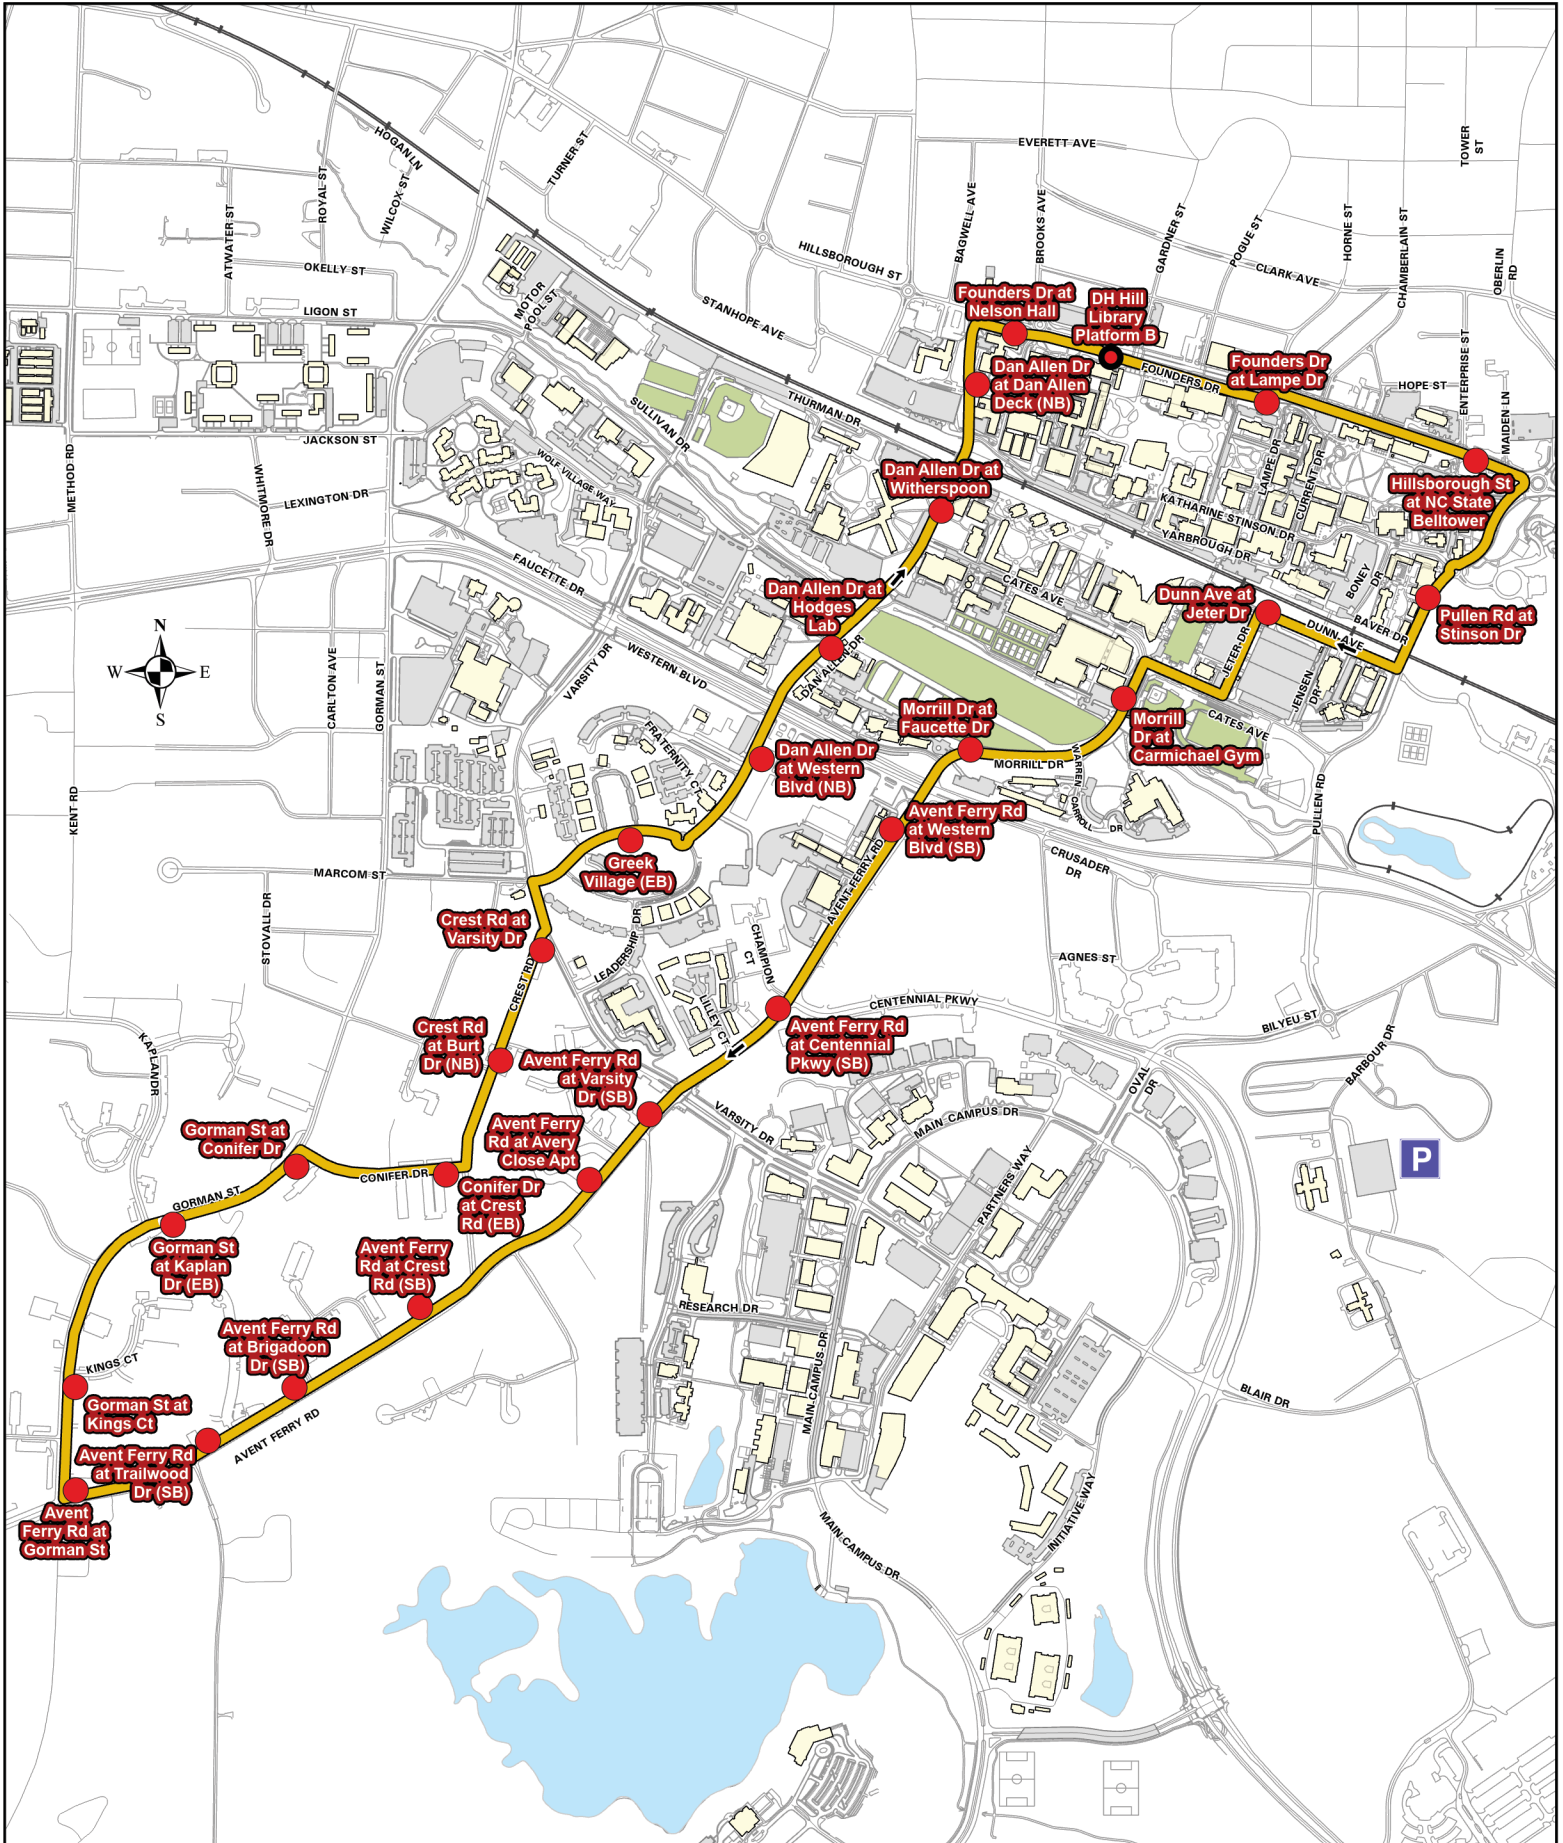

Wolfline Fall 2026 Route 52

Route 52 - Gorman St, Avent Ferry Rd, Talley, North Campus

Fall '26
Weekday

Stops in **BOLD** have scheduled layovers and departures. All other times are estimated.

Gorman St → North Campus

*Bus 2 ends service at 8:25 PM, Bus 1 ends service at 12:55 AM