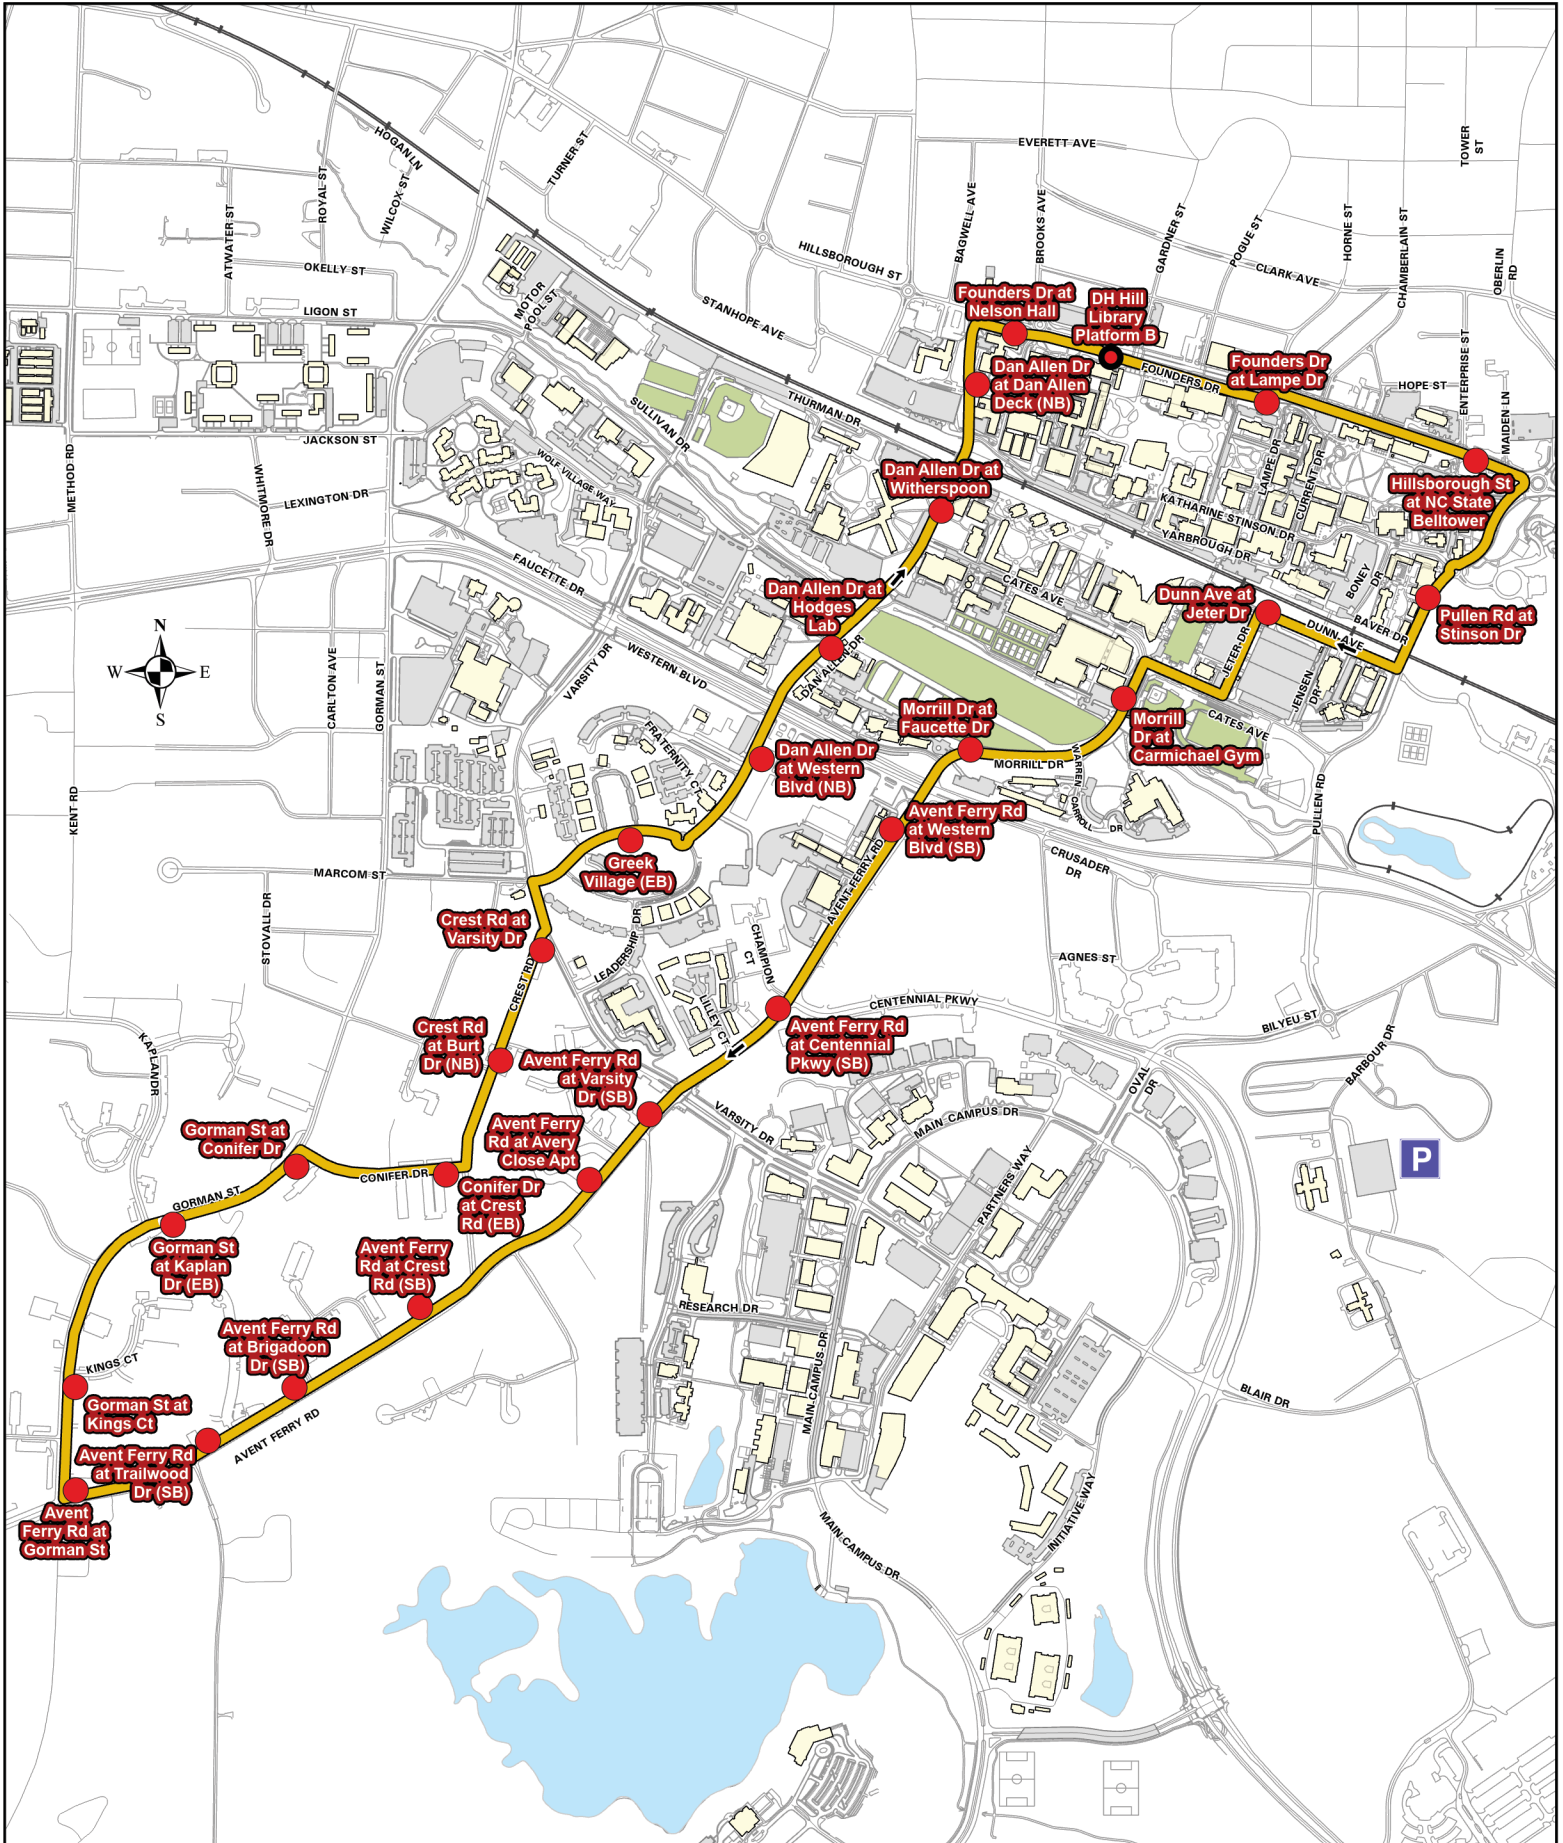

Wolfline Fall 2026 Route 52

Route 52 - Gorman St, Avent Ferry Rd, Talley, North Campus **Fall '26
Weekend**

Stops in **BOLD** have scheduled layovers and departures. All other times are estimated.

Gorman St → North Campus