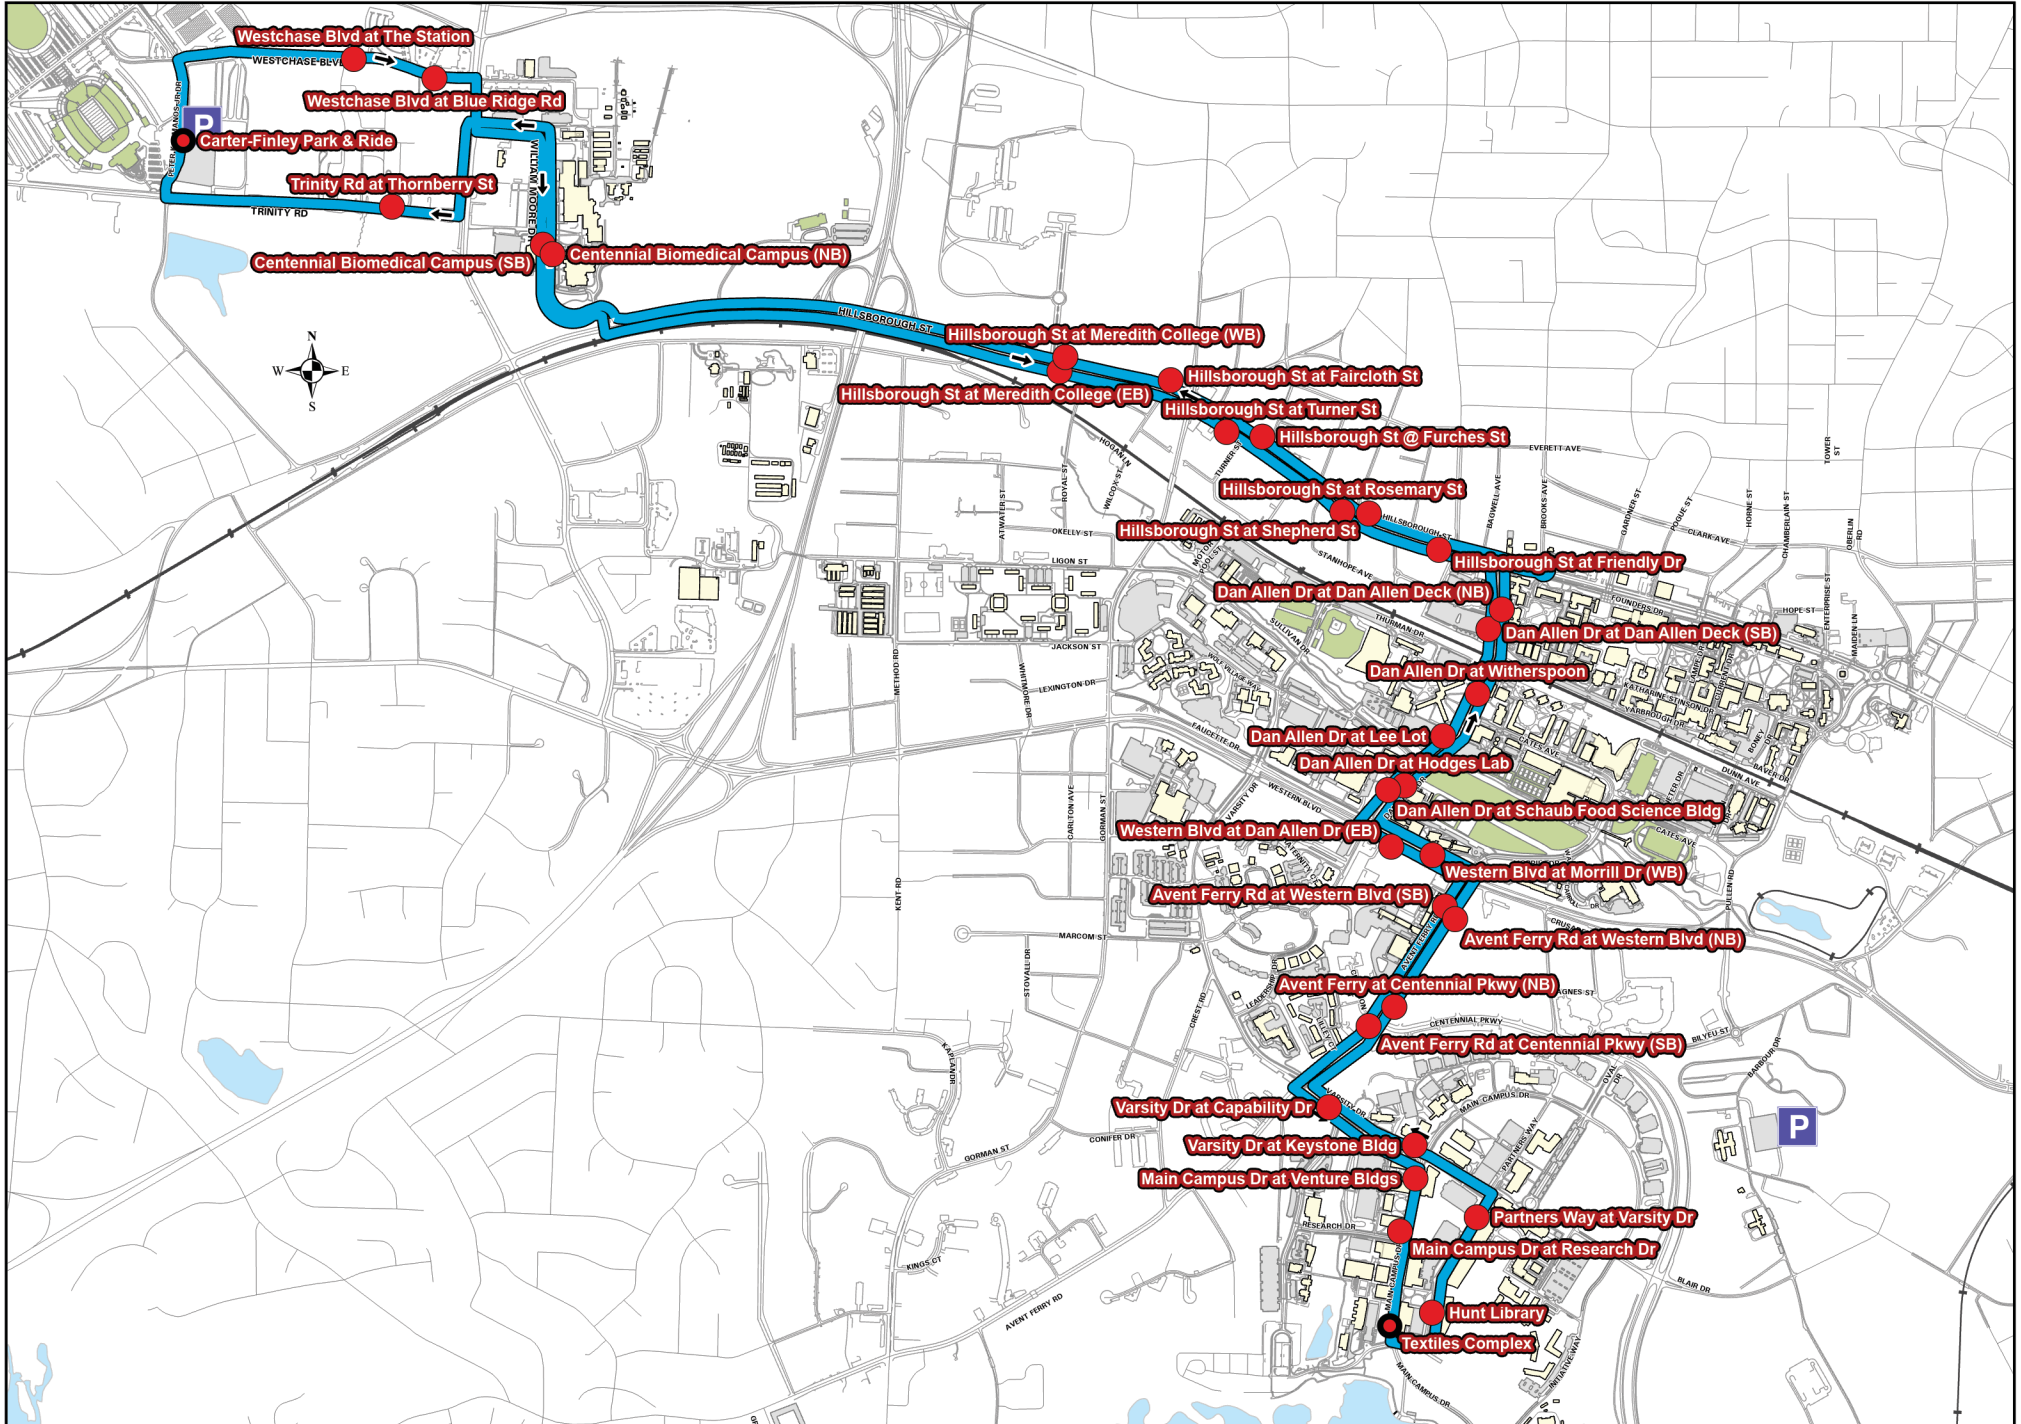

Wolfline Fall 2026 Route 60

Route 60 - Carter-Finley Park & Ride, Vet School, Centennial Campus

Fall '26
Reduced

Stops in **BOLD** have scheduled layovers and departures. All other times are estimated.

Carter-Finley → Centennial Campus				Centennial Campus → Carter Finley				
Carter Finley P&R	Vet School	Dan Allen Deck (SB)	Textiles	Textiles	Dan Allen Deck (NB)	Vet School	Carter Finley P&R	
<i>Scheduled Departure</i>	<i>Estimated Departure</i>	<i>Estimated Departure</i>	<i>Estimated Arrival</i>	<i>Scheduled Departure</i>	<i>Estimated Departure</i>	<i>Estimated Departure</i>	<i>Estimated Arrival</i>	
25 Minute Frequency								
1	7:00 AM	7:04 AM	7:11 AM	7:19 AM	7:25 AM	7:38 AM	7:46 AM	7:50 AM
2	7:25 AM	7:29 AM	7:36 AM	7:44 AM	7:50 AM	8:03 AM	8:11 AM	8:15 AM
1	7:50 AM	7:54 AM	8:01 AM	8:09 AM	8:15 AM	8:28 AM	8:36 AM	8:40 AM
2	8:15 AM	8:19 AM	8:26 AM	8:34 AM	8:40 AM	8:53 AM	9:01 AM	9:05 AM
1	8:40 AM	8:44 AM	8:51 AM	8:59 AM	9:05 AM	9:18 AM	9:26 AM	9:30 AM
2	9:05 AM	9:09 AM	9:16 AM	9:24 AM	9:30 AM	9:43 AM	9:51 AM	9:55 AM
1	9:30 AM	9:34 AM	9:41 AM	9:49 AM	9:55 AM	10:08 AM	10:16 AM	10:20 AM
2	9:55 AM	9:59 AM	10:06 AM	10:14 AM	10:20 AM	10:33 AM	10:41 AM	10:45 AM
1	10:20 AM	10:24 AM	10:31 AM	10:39 AM	10:45 AM	10:58 AM	11:06 AM	11:10 AM
2	10:45 AM	10:49 AM	10:56 AM	11:04 AM	11:10 AM	11:23 AM	11:31 AM	11:35 AM
1	11:10 AM	11:14 AM	11:21 AM	11:29 AM	11:35 AM	11:48 AM	11:56 AM	12:00 PM
2	11:35 AM	11:39 AM	11:46 AM	11:54 AM	12:00 PM	12:13 PM	12:21 PM	12:25 PM
1	12:00 PM	12:04 PM	12:11 PM	12:19 PM	12:25 PM	12:38 PM	12:46 PM	12:50 PM
2	12:25 PM	12:29 PM	12:36 PM	12:44 PM	12:50 PM	1:03 PM	1:11 PM	1:15 PM
1	12:50 PM	12:54 PM	1:01 PM	1:09 PM	1:15 PM	1:28 PM	1:36 PM	1:40 PM
2	1:15 PM	1:19 PM	1:26 PM	1:34 PM	1:40 PM	1:53 PM	2:01 PM	2:05 PM
1	1:40 PM	1:44 PM	1:51 PM	1:59 PM	2:05 PM	2:18 PM	2:26 PM	2:30 PM
2	2:05 PM	2:09 PM	2:16 PM	2:24 PM	2:30 PM	2:43 PM	2:51 PM	2:55 PM
1	2:30 PM	2:34 PM	2:41 PM	2:49 PM	2:55 PM	3:08 PM	3:16 PM	3:20 PM
2	2:55 PM	2:59 PM	3:06 PM	3:14 PM	3:20 PM	3:33 PM	3:41 PM	3:45 PM
1	3:20 PM	3:24 PM	3:31 PM	3:39 PM	3:45 PM	3:58 PM	4:06 PM	4:10 PM
2	3:45 PM	3:49 PM	3:56 PM	4:04 PM	4:10 PM	4:23 PM	4:31 PM	4:35 PM
1	4:10 PM	4:14 PM	4:21 PM	4:29 PM	4:35 PM	4:48 PM	4:56 PM	5:00 PM
2	4:35 PM	4:39 PM	4:46 PM	4:54 PM	5:00 PM	5:13 PM	5:21 PM	5:25 PM
1	5:00 PM	5:04 PM	5:11 PM	5:19 PM	5:25 PM	5:38 PM	5:46 PM	5:50 PM
2	5:25 PM	5:29 PM	5:36 PM	5:44 PM	5:50 PM	6:03 PM	6:11 PM	6:15 PM
1	5:50 PM	5:54 PM	6:01 PM	6:09 PM	6:15 PM	6:28 PM	6:36 PM	6:40 PM
2	6:15 PM	6:19 PM	6:26 PM	6:34 PM	6:40 PM	6:53 PM	7:01 PM	7:05 PM
1	6:40 PM	6:44 PM	6:51 PM	6:59 PM	7:05 PM	7:18 PM	7:26 PM	7:30 PM
2	7:05 PM	7:09 PM	7:16 PM	7:24 PM	7:30 PM	7:43 PM	7:51 PM	7:55 PM
1	7:30 PM	7:34 PM	7:41 PM	7:49 PM	7:55 PM	8:08 PM	8:16 PM	8:20 PM
2	7:55 PM	7:59 PM	8:06 PM	8:14 PM	8:20 PM	8:33 PM	8:41 PM	8:45 PM
1	8:20 PM	8:24 PM	8:31 PM	8:39 PM	8:45 PM	8:58 PM	9:06 PM	9:10 PM
2	8:45 PM	8:49 PM	8:56 PM	9:04 PM	9:10 PM	9:23 PM	9:31 PM	9:35 PM
1	9:10 PM	9:14 PM	9:21 PM	9:29 PM	9:35 PM	9:48 PM	9:56 PM	10:00 PM

*Bus 2 ends at 9:35 PM, Bus 1 ends service at 10:00 PM